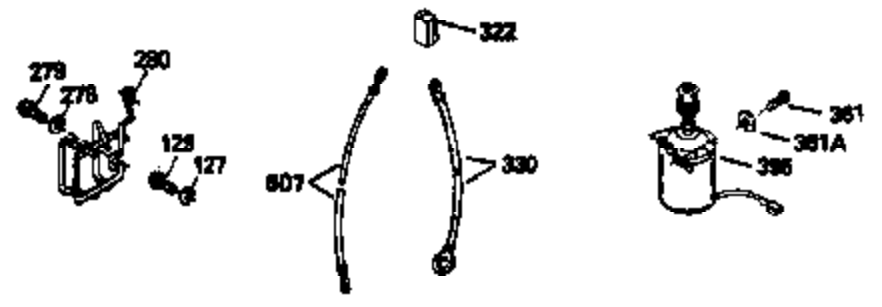

ILLUSTRATION SHOWS TYPICAL PARTS ONLY. ORDER BY PART NUMBER. PARTS NOT LISTED ARE SUPPLIED BY OEM.

VIEW 3 OF 3

Ref #	Part Number	Qty	Description
	RPMHigh		2900 to 3200
	RPMLow		2450 to 2750
19	31361	1	Extension Spring
69	35261	1	* Mounting Flange Gasket
92	650815	1	Belleville Washer
182	6201	2	Screw, 1/4-28 x 7/8"
185	31384A	1	Intake Pipe (Incl. 224)
186	34358	1	Governor Link
191	35039B	1	S.E. Brake Bracket (Incl. 195)
223	650451	2	Screw, 1/4-20 x 1"
238	650932	2	Screw, 10-32 x 49/64"
241	35797	1	Air Cleaner Collar
245	35066	1	Air Cleaner Filter
250	35065	1	Air Cleaner Cover
276	33753	1	Locking Plate
277	650795	2	Screw, 1/4-20 x 2-1/4"
370A	35840	1	Name Decal
416	391022	1	Spark Arrestor Screen (Optional)