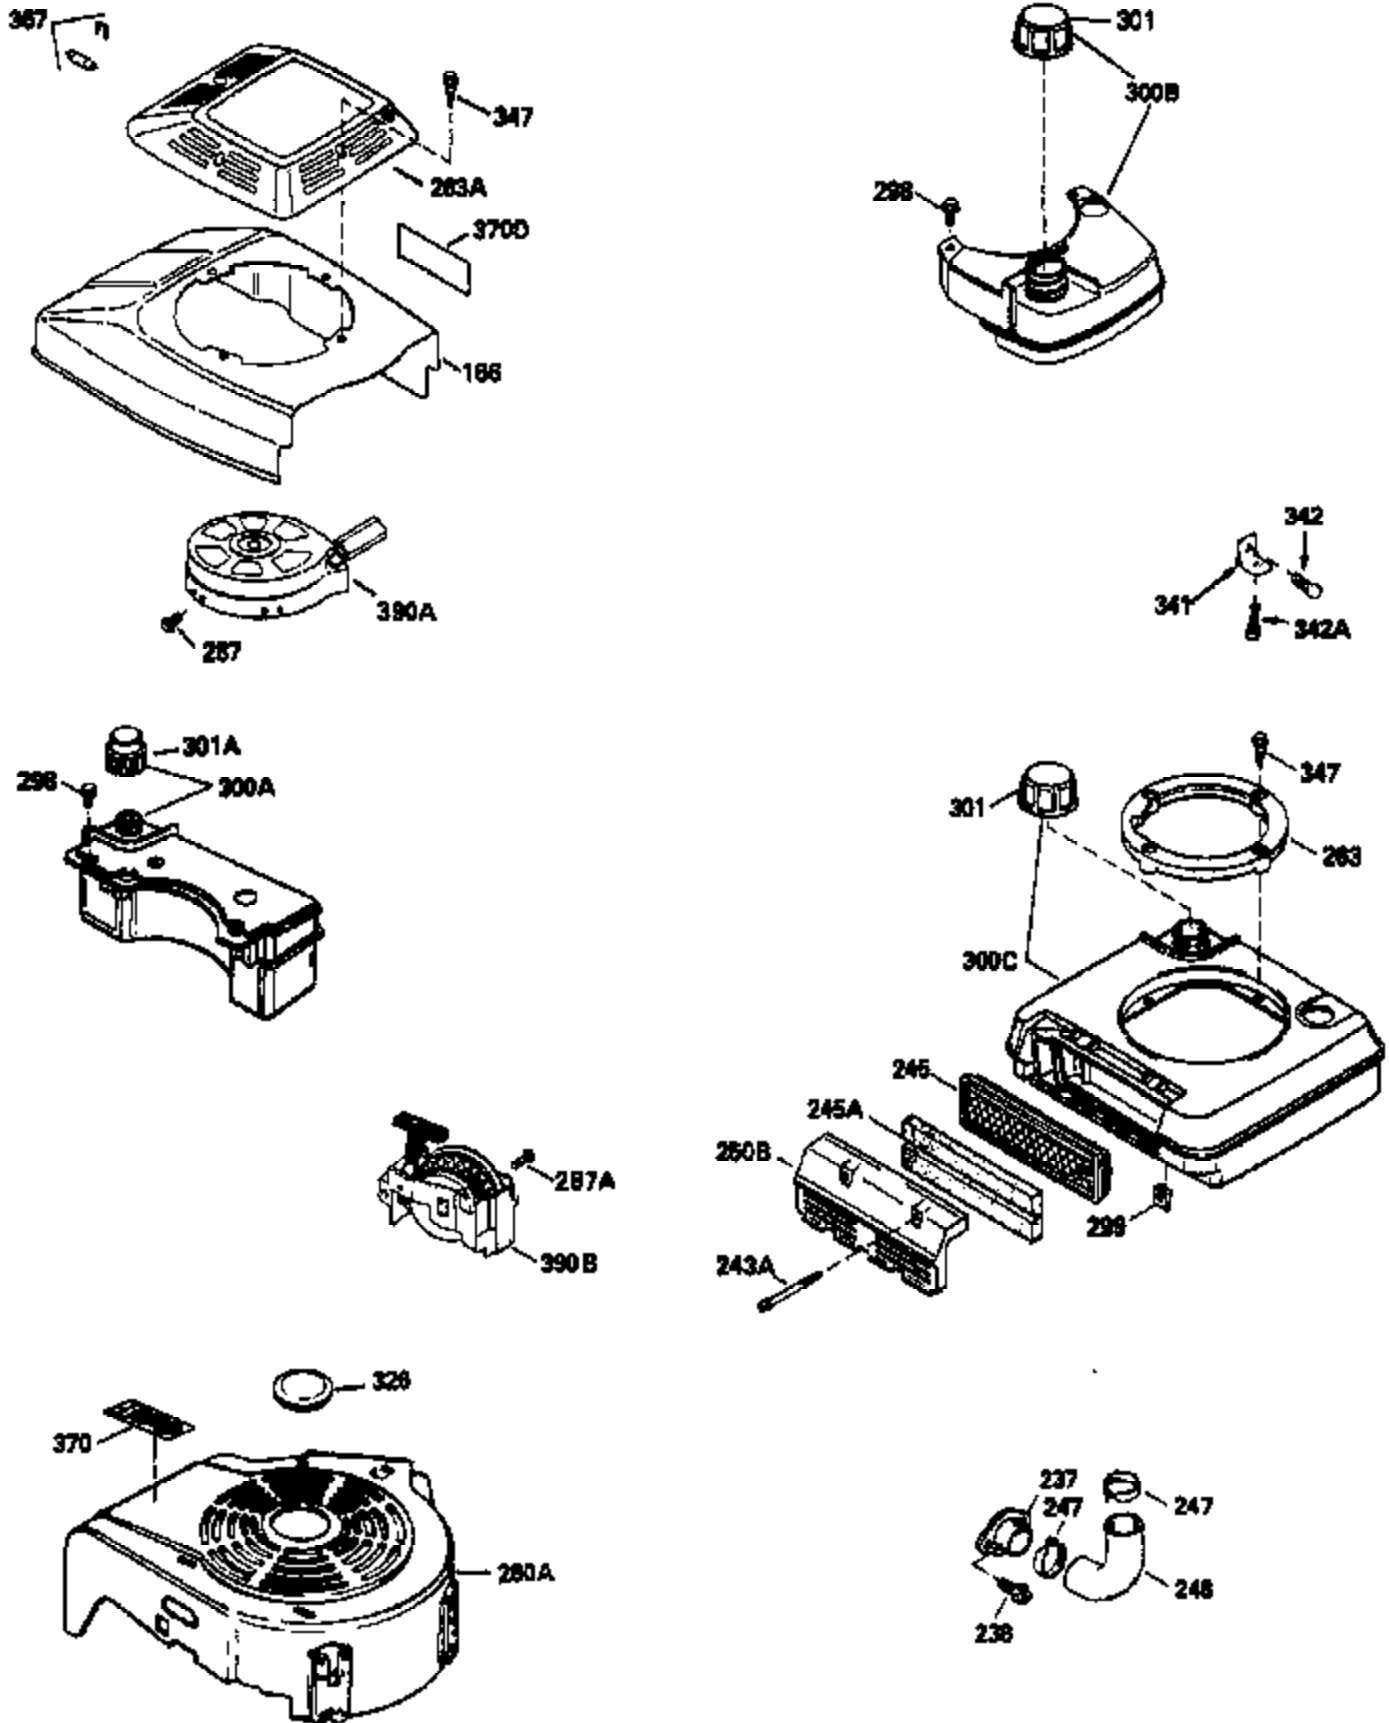

ILLUSTRATION SHOWS TYPICAL PARTS ONLY. ORDER BY PART NUMBER. PARTS NOT LISTED ARE SUPPLIED BY OEM.
VIEW 2 OF 3

Ref #	Part Number	Qty	Description
	RPMHigh		2900 to 3200
	RPMLow		2450 to 2750
92	650815	1	Belleville Washer
166	35827	1	Engine Shroud
191	35039B	1	S.E. Brake Bracket (Incl. 195)
238	650932	2	Screw, 10-32 x 49/64"
245	35066	1	Air Cleaner Filter
263A	35821	1	Grill Starter
287	650884	2	Screw, 8/32 x 1/2"
301	35355	1	Fuel Cap
347	650898	4	Screw, 10-32 x 27/32"
370A	35840	1	Name Decal
370	35167	1	Instruction Decal
390	590637	1	Rewind Starter