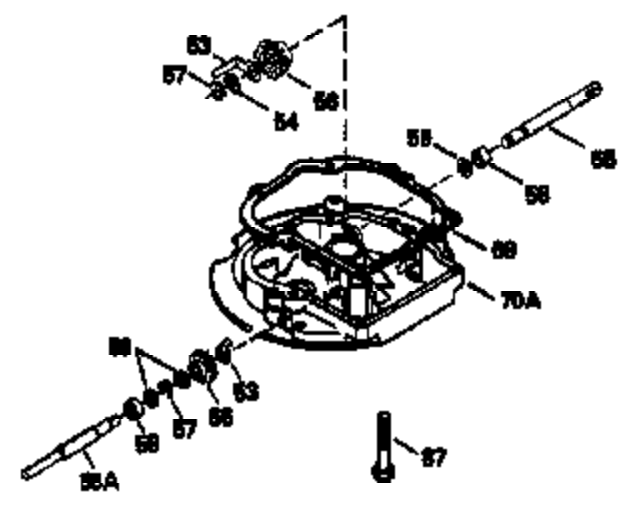

ILLUSTRATION SHOWS TYPICAL PARTS ONLY. ORDER BY PART NUMBER. PARTS NOT LISTED ARE SUPPLIED BY OEM.

VIEW 3 OF 3

Ref #	Part Number	Qty	Description
	RPMHigh		2900 to 3200
	RPMLow		2450 to 2750
19	31361	1	Extension Spring
69	35261	1	* Mounting Flange Gasket
92	650815	1	Belleville Washer
182	6201	2	Screw, 1/4-28 x 7/8"
185	31384A	1	Intake Pipe (Incl. 224)
186	34358	1	Governor Link
191	35039B	1	S.E. Brake Bracket (Incl. 195)
223	650451	2	Screw, 1/4-20 x 1"
238	650932	2	Screw, 10-32 x 49/64"
241	35797	1	Air Cleaner Collar
245	35066	1	Air Cleaner Filter
250	35065	1	Air Cleaner Cover
276	33753	1	Locking Plate
277	650795	2	Screw, 1/4-20 x 2-1/4"
370A	35840	1	Name Decal
416	391022	1	Spark Arrestor Screen (Optional)