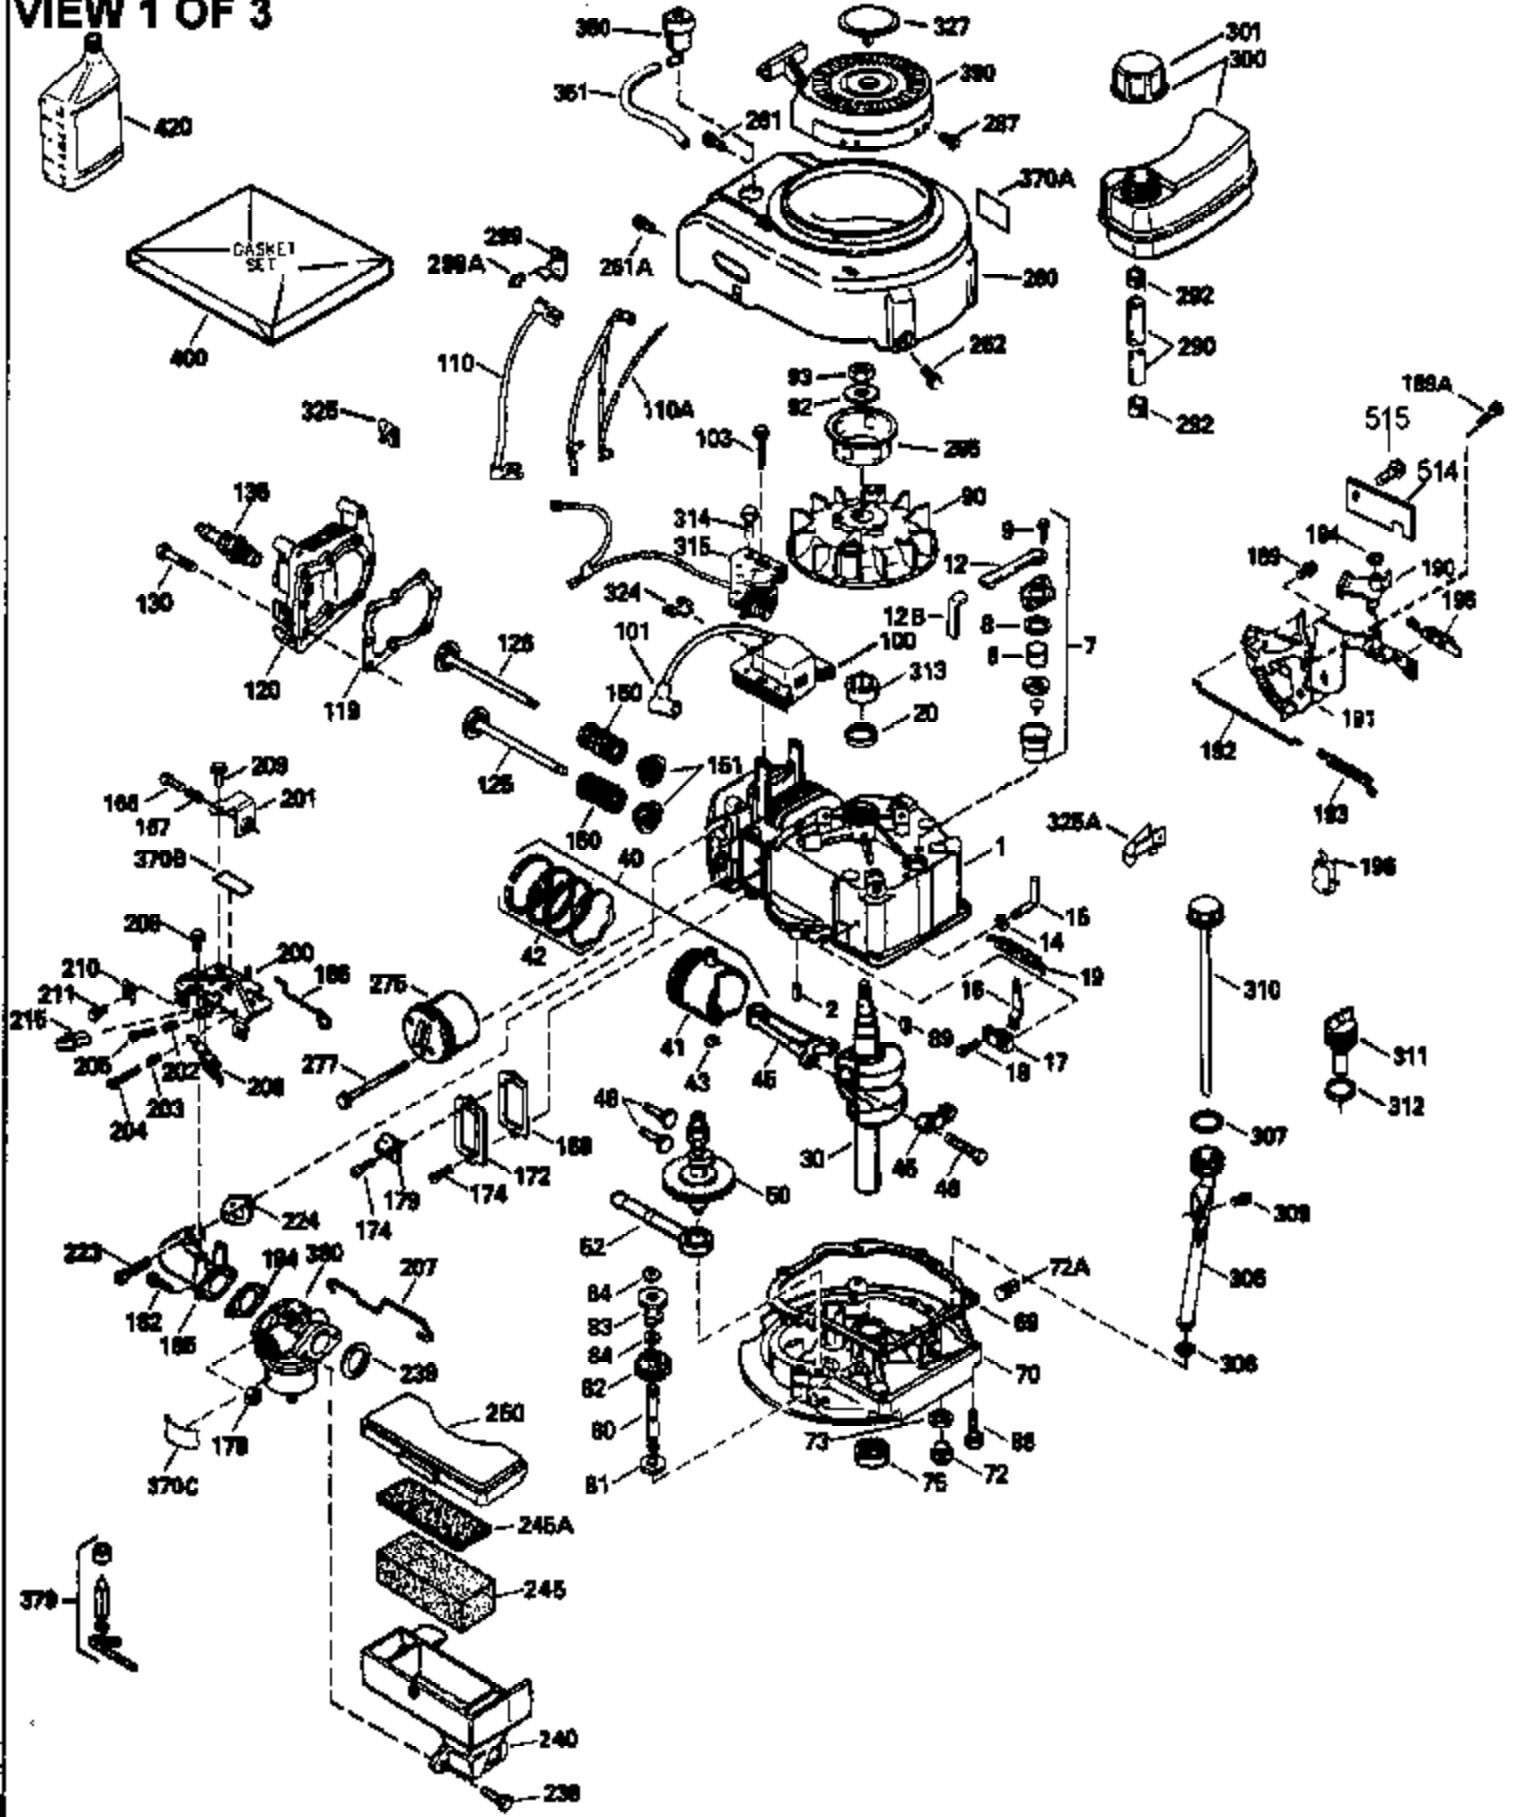

### VIEW 1 OF 3

Ref #	Part Number	Qty	Description
	RPMHigh		2900 to 3200
	RPMLow		2450 to 2750
1	33968B	1	Cylinder (Incl. 2 & 20)
2	26727	2	Dowel Pin
6	33734	1	Breather Element
7	34214A	1	Breather Ass'y. (Incl.6,8,9,12 & 12B)
8	33735	1	* Breather Gasket
9	30200	2	Screw, 10-24 x 9/16"
12	33886	1	Breather Tube
12B	34695	1	Breather Tube Elbow
14	28277	1	Washer
15	30589	1	Governor Rod (Incl. 14)
16	31383A	1	Governor Lever
17	31335	1	Governor Lever Clamp
18	650548	1	Screw, 8-32 x 5/16"
19	31361	1	Extension Spring
20	32600	1	Oil Seal
30	35801	1	Crankshaft
40	34535	1	Piston, Pin & Ring Set (Std.)
40	34536	1	Piston, Pin & Ring Set (.010" OS)
40	34537	1	Piston, Pin & Ring Set (.020" OS)
41	33562B	1	Piston & Pin Ass'y. (Std.) (Incl. 43)
41	33563B	1	Piston & Pin Ass'y. (.010" OS) (Incl. 43)
41	33564B	1	Piston & Pin Ass'y. (.020" OS) (Incl. 43)
42	33567	1	Ring Set (Std.)
42	33568	1	Ring Set (.010" OS)
42	33569	1	Ring Set (.020" OS)
43	20381	2	Piston Pin Retaining Ring
45	32875	1	Connecting Rod Ass'y. (Incl. 46)
46	32610A	2	Connecting Rod Bolt
48	27241	2	Valve Lifter
50	33553	1	Camshaft (MCR)
52	29914	1	Oil Pump Ass'y.
69	35261	1	* Mounting Flange Gasket
70	34311D	1	Mounting Flange (Incl. 72, 75 & 80)
72	30572	1	Oil Drain Plug (Incl. 73)
73	28833	1	Drain Plug Gasket
75	27897	1	Oil Seal
80	30574	1	Governor Shaft
81	30590A	1	Washer
82	30591	1	Governor Gear Ass'y. (Incl. 81)
83	30588A	1	Governor Spool
84	29193	2	Retaining Ring
86	650488	6	Screw, 1/4-20 x 1-1/4"
89	611004	1	Flywheel Key
90	611109	1	Flywheel
92	650815	1	Belleville Washer
93	650816	1	Flywheel Nut
100	34443A	1	Solid State Ignition
101	610118	1	Spark Plug Cover
103	650814	2	Screw, Torx T-15, 10-24 x 1"
110	34961	1	Ground Wire
119	33554A	1	* Cylinder Head Gasket
120	34342	1	Cylinder Head
125	29313C	1	Exhaust Valve (Std.) (Incl. 151)
125	29315C	1	Exhaust Valve (1/32" OS) (Incl. 151)
126	29314B	1	Intake Valve (Std.) (Incl. 151)
126	29315C	1	Intake Valve (1/32" OS) (Incl. 151)