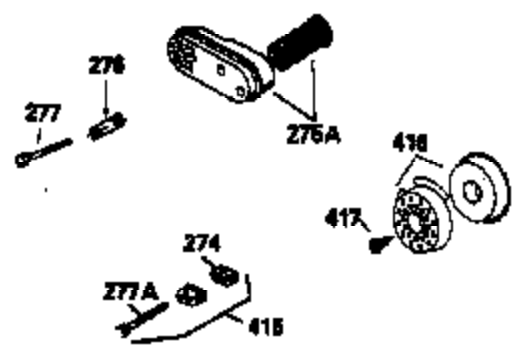

ILLUSTRATION SHOWS TYPICAL PARTS ONLY. ORDER BY PART NUMBER. PARTS NOT LISTED ARE SUPPLIED BY OEM.

VIEW 3 OF 3

Ref #	Part Number	Qty	Description
	RPMHigh		2900 to 3200
	RPMLow		2450 to 2750
19	31361	1	Extension Spring
69	35261	1	* Mounting Flange Gasket
92	650815	1	Belleville Washer
182	6201	2	Screw, 1/4-28 x 7/8"
185	31384A	1	Intake Pipe (Incl. 224)
186	34358	1	Governor Link
191	35039B	1	S.E. Brake Bracket (Incl. 195)
223	650451	2	Screw, 1/4-20 x 1"
238	650932	2	Screw, 10-32 x 49/64"
241	35797	1	Air Cleaner Collar
245	35066	1	Air Cleaner Filter
250	35065	1	Air Cleaner Cover
276	33753	1	Locking Plate
277	650795	2	Screw, 1/4-20 x 2-1/4"
370A	35840	1	Name Decal
416	391022	1	Spark Arrestor Screen (Optional)