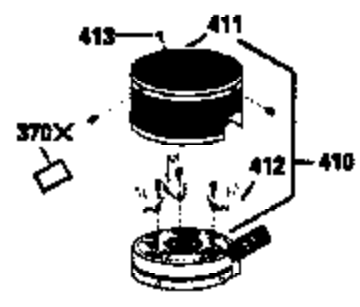

ILLUSTRATION SHOWS TYPICAL PARTS ONLY. ORDER BY PART NUMBER. PARTS NOT LISTED ARE SUPPLIED BY OEM.

VIEW 3 OF 3

Ref #	Part Number	Qty	Description
	RPMHigh		2900 to 3200
	RPMLow		2450 to 2750
19	31361	1	Extension Spring
69	35261	1	* Mounting Flange Gasket
92	650815	1	Belleville Washer
182	6201	2	Screw, 1/4-28 x 7/8"
185	31384A	1	Intake Pipe (Incl. 224)
186	34358	1	Governor Link
191	35039B	1	S.E. Brake Bracket (Incl. 195)
223	650451	2	Screw, 1/4-20 x 1"
238	650932	2	Screw, 10-32 x 49/64"
241	35797	1	Air Cleaner Collar
245	35066	1	Air Cleaner Filter
250	35065	1	Air Cleaner Cover
276	33753	1	Locking Plate
277	650795	2	Screw, 1/4-20 x 2-1/4"
370A	35840	1	Name Decal
416	391022	1	Spark Arrestor Screen (Optional)