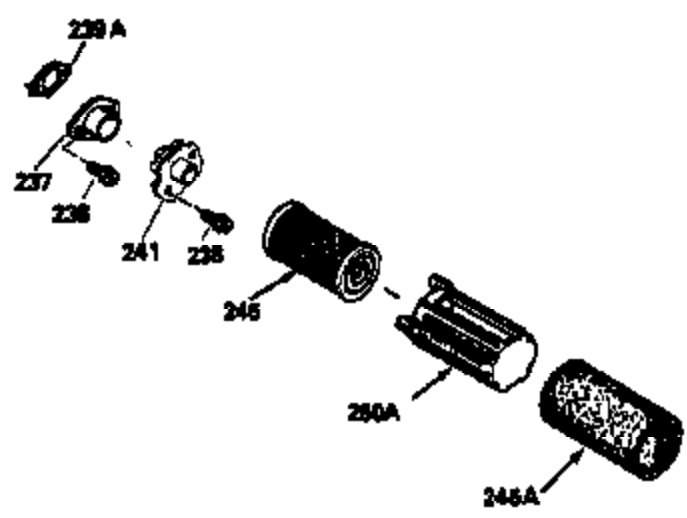

ILLUSTRATION SHOWS TYPICAL PARTS ONLY. ORDER BY PART NUMBER. PARTS NOT LISTED ARE SUPPLIED BY OEM.

VIEW 3 OF 3

Ref #	Part Number	Qty	Description
	RPMHigh		2900 to 3200
	RPMLow		2450 to 2750
19	31361	1	Extension Spring
69	35261	1	* Mounting Flange Gasket
92	650815	1	Belleville Washer
182	6201	2	Screw, 1/4-28 x 7/8"
185	31384A	1	Intake Pipe (Incl. 224)
186	34358	1	Governor Link
191	35039B	1	S.E. Brake Bracket (Incl. 195)
223	650451	2	Screw, 1/4-20 x 1"
238	650932	2	Screw, 10-32 x 49/64"
241	35797	1	Air Cleaner Collar
245	35066	1	Air Cleaner Filter
250	35065	1	Air Cleaner Cover
276	33753	1	Locking Plate
277	650795	2	Screw, 1/4-20 x 2-1/4"
370A	35840	1	Name Decal
416	391022	1	Spark Arrestor Screen (Optional)