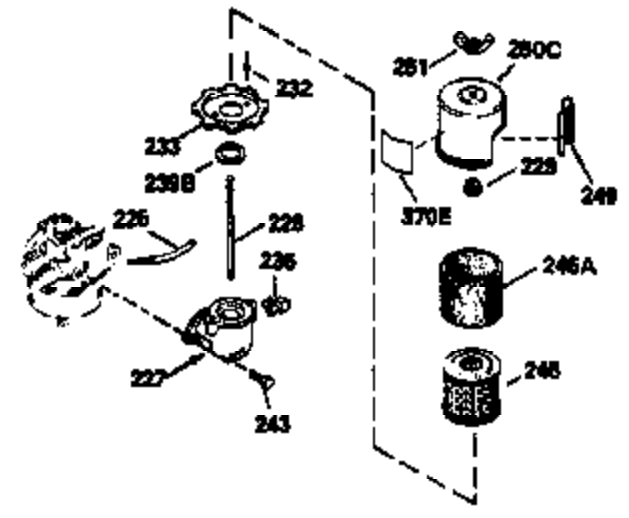

ILLUSTRATION SHOWS TYPICAL PARTS ONLY. ORDER BY PART NUMBER. PARTS NOT LISTED ARE SUPPLIED BY OEM.

VIEW 3 OF 3

Ref #	Part Number	Qty	Description
	RPMHigh		2900 to 3200
	RPMLow		2450 to 2750
19	31361	1	Extension Spring
69	35261	1	* Mounting Flange Gasket
92	650815	1	Belleville Washer
182	6201	2	Screw, 1/4-28 x 7/8"
185	31384A	1	Intake Pipe (Incl. 224)
186	34358	1	Governor Link
191	35039B	1	S.E. Brake Bracket (Incl. 195)
223	650451	2	Screw, 1/4-20 x 1"
238	650932	2	Screw, 10-32 x 49/64"
241	35797	1	Air Cleaner Collar
245	35066	1	Air Cleaner Filter
250	35065	1	Air Cleaner Cover
276	33753	1	Locking Plate
277	650795	2	Screw, 1/4-20 x 2-1/4"
370A	35840	1	Name Decal
416	391022	1	Spark Arrestor Screen (Optional)