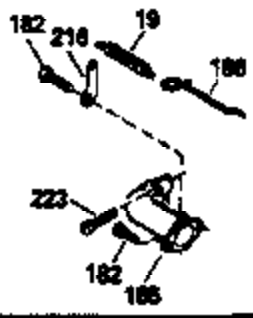

ILLUSTRATION SHOWS TYPICAL PARTS ONLY. ORDER BY PART NUMBER. PARTS NOT LISTED ARE SUPPLIED BY OEM.

VIEW 3 OF 3

Ref #	Part Number	Qty	Description
	RPMHigh		2900 to 3200
	RPMLow		2450 to 2750
19	31361	1	Extension Spring
69	35261	1	* Mounting Flange Gasket
92	650815	1	Belleville Washer
182	6201	2	Screw, 1/4-28 x 7/8"
185	31384A	1	Intake Pipe (Incl. 224)
186	34358	1	Governor Link
191	35039B	1	S.E. Brake Bracket (Incl. 195)
223	650451	2	Screw, 1/4-20 x 1"
238	650932	2	Screw, 10-32 x 49/64"
241	35797	1	Air Cleaner Collar
245	35066	1	Air Cleaner Filter
250	35065	1	Air Cleaner Cover
276	33753	1	Locking Plate
277	650795	2	Screw, 1/4-20 x 2-1/4"
370A	35840	1	Name Decal
416	391022	1	Spark Arrestor Screen (Optional)