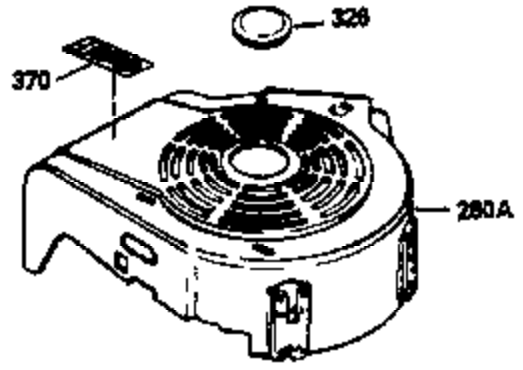

ILLUSTRATION SHOWS TYPICAL PARTS ONLY. ORDER BY PART NUMBER. PARTS NOT LISTED ARE SUPPLIED BY OEM.
VIEW 2 OF 3

Ref #	Part Number	Qty	Description
	RPMHigh		2700 to 3000
	RPMLow		2300 to 2600
92	650815	1	Belleville Washer
166	35827	1	Engine Shroud
191	35039B	1	S.E. Brake Bracket (Incl. 195)
238	650932	2	Screw, 10-32 x 49/64"
245	35066	1	Air Cleaner Filter
263A	35821	1	Grill Starter
287	650884	2	Screw, 8-32 x 1/2"
301	35355	1	Fuel Cap
347	650898	4	Screw, 10-32 x 27/32"
370A	35977	1	Instruction Decal
390	590637	1	Rewind Starter