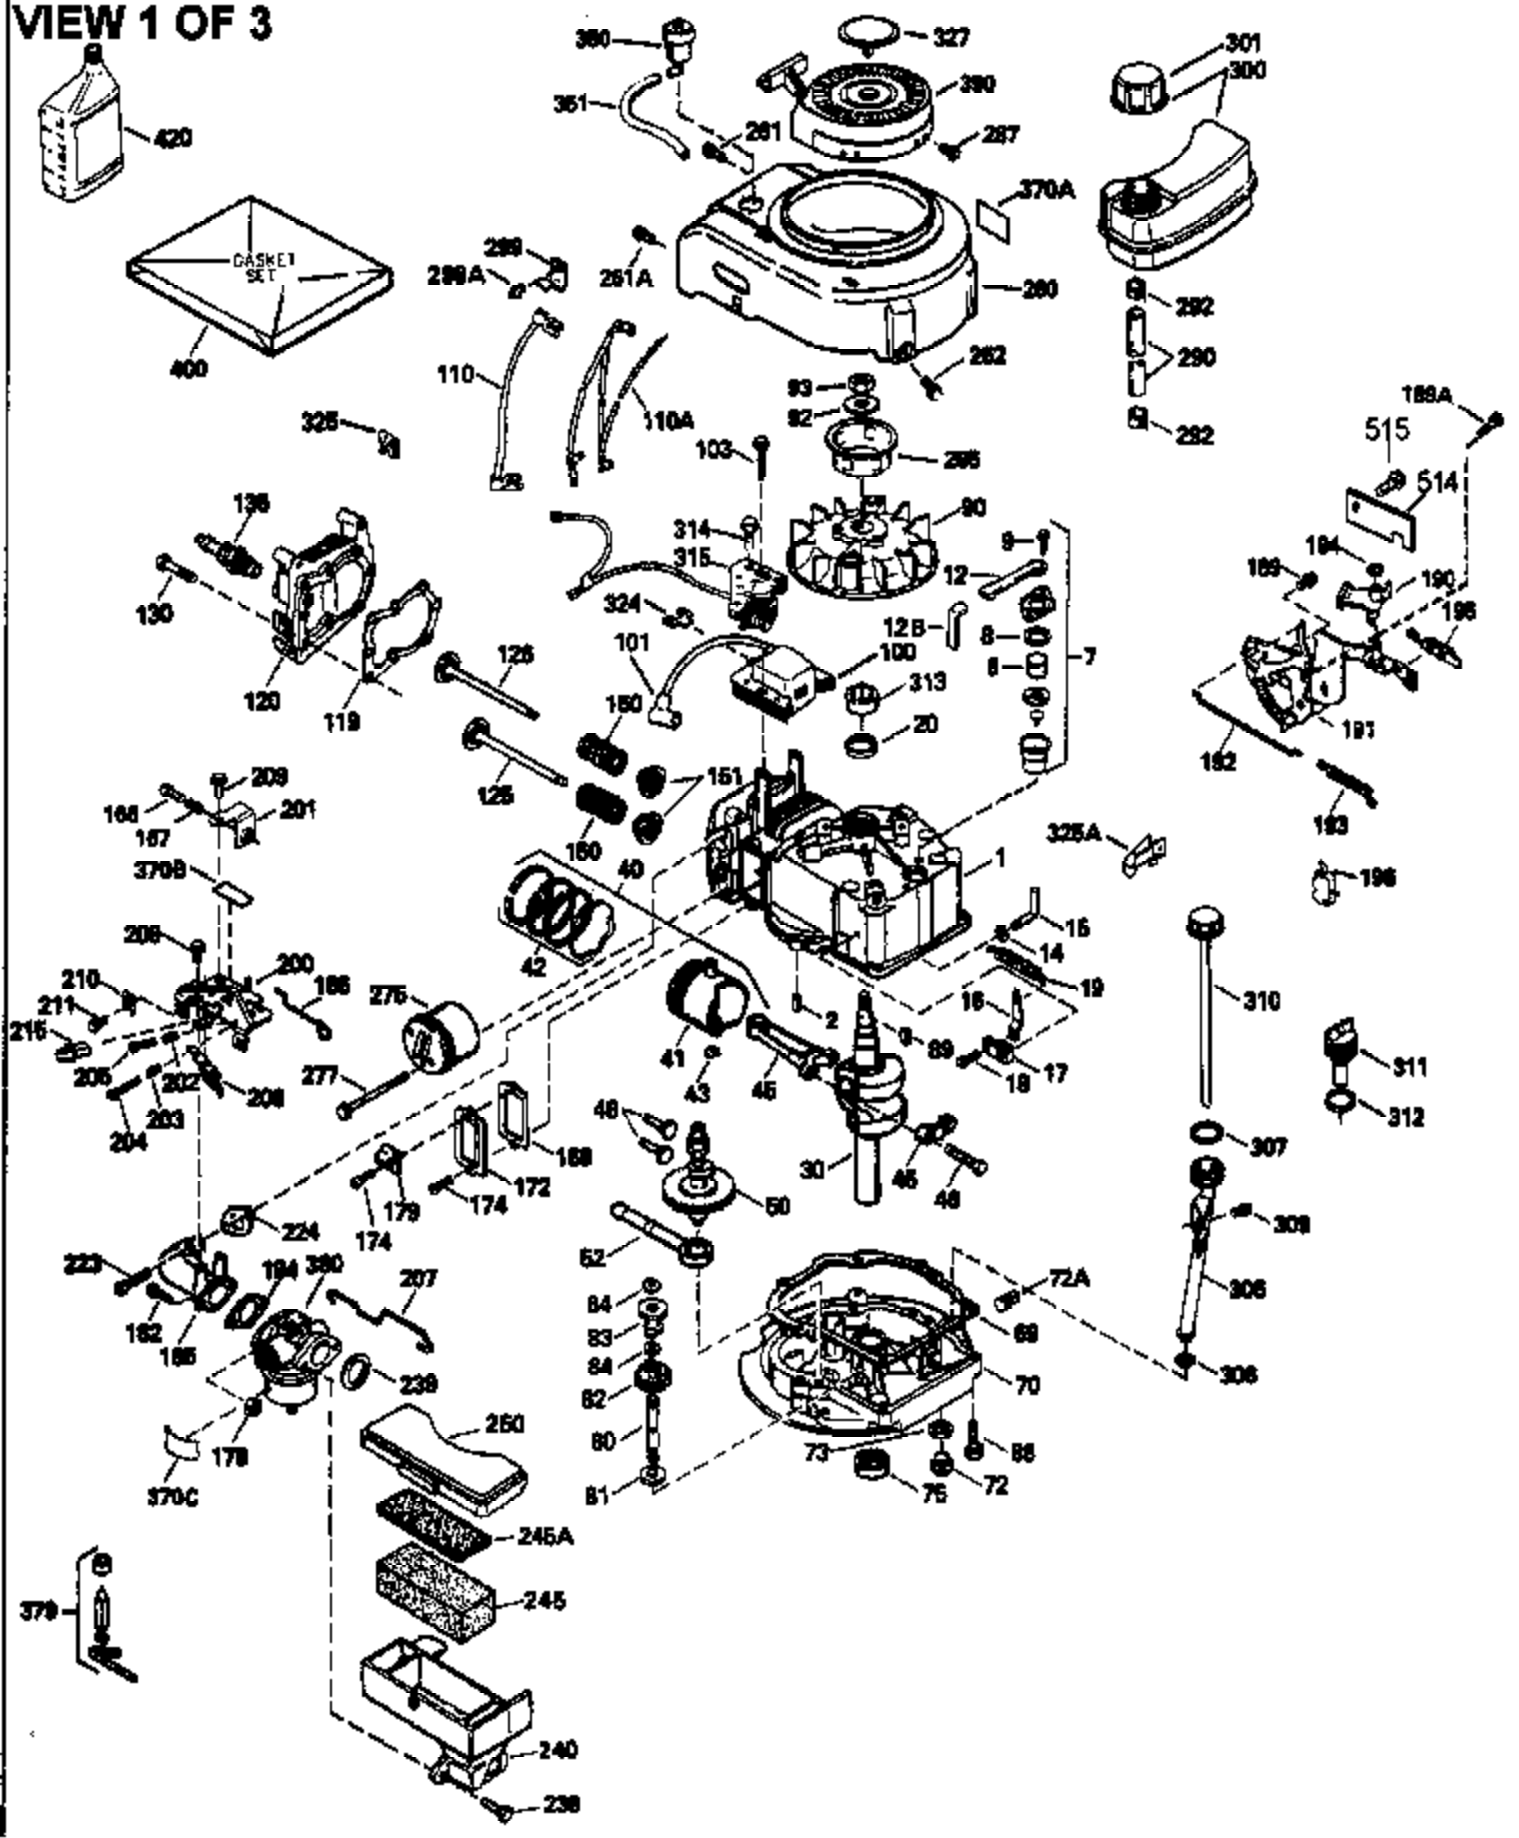

ILLUSTRATION SHOWS TYPICAL PARTS ONLY. ORDER BY PART NUMBER. PARTS NOT LISTED ARE SUPPLIED BY OEM.

VIEW 1 OF 3

Ref #	Part Number	Qty	Description
	RPMHigh		2700 to 3000
	RPMLow		2300 to 2600
1	33968B	1	Cylinder (Incl. 2 & 20)
2	26727	2	Dowel Pin
6	33734	1	Breather Element
7	34214A	1	Breather Ass'y. (Incl.6,8,9,12 & 12B)
8	33735	1	* Breather Gasket
9	30200	2	Screw, 10-24 x 9/16"
12B	34695	1	Breather Tube Elbow
12	33886	1	Breather Tube
14	28277	1	Washer
15	30589	1	Governor Rod (Incl. 14)
16	31383A	1	Governor Lever
17	31335	1	Governor Lever Clamp
18	650548	1	Screw, 8-32 x 5/16"
19	31361	1	Extension Spring
20	32600	1	Oil Seal
30	35801	1	Crankshaft
40	34535	1	Piston, Pin & Ring Set (Std.)
40	34536	1	Piston, Pin & Ring Set (.010" OS)
40	34537	1	Piston, Pin & Ring Set (.020" OS)
41	33562B	1	Piston & Pin Ass'y. (Std.) (Incl. 43)
41	33563B	1	Piston & Pin Ass'y. (.010" OS) (Incl. 43)
41	33564B	1	Piston & Pin Ass'y. (.020" OS) (Incl. 43)
42	33567	1	Ring Set (Std.)
42	33568	1	Ring Set (.010" OS)
42	33569	1	Ring Set (.020" OS)
43	20381	2	Piston Pin Retaining Ring
45	32875	1	Connecting Rod Ass'y. (Incl. 46)
46	32610A	2	Connecting Rod Bolt
48	27241	2	Valve Lifter
50	35992	1	Camshaft (MCR)
52	29914	1	Oil Pump Ass'y.
69	35261	1	* Mounting Flange Gasket
70	34311D	1	Mounting Flange (Incl. 72, 75 & 80)
72	30572	1	Oil Drain Plug (Incl. 73)
73	28833	1	Drain Plug Gasket
75	27897	1	Oil Seal
80	30574	1	Governor Shaft
81	30590A	1	Washer
82	30591	1	Governor Gear Ass'y. (Incl. 81)
83	30588A	1	Governor Spool
84	29193	2	Retaining Ring
86	650488	6	Screw, 1/4-20 x 1-1/4"
89	611004	1	Flywheel Key
90	611109	1	Flywheel
92	650815	1	Belleville Washer
93	650816	1	Flywheel Nut
100	34443A	1	Solid State Ignition
101	610118	1	Spark Plug Cover
103	650814	2	Screw, Torx T-15, 10-24 x 1"
110	34961	1	Ground Wire
119	33554A	1	* Cylinder Head Gasket
120	34342	1	Cylinder Head
125	29313C	1	Exhaust Valve (Std.) (Incl. 151)
125	29315C	1	Exhaust Valve (1/32" OS) (Incl. 151)
126	29314B	1	Intake Valve (Std.) (Incl. 151)
126	29315C	1	Intake Valve (1/32" OS) (Incl. 151)