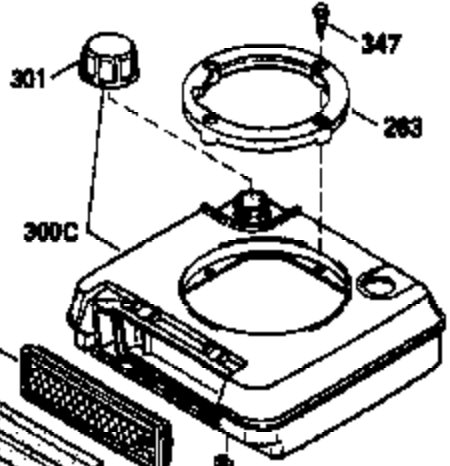

ILLUSTRATION SHOWS TYPICAL PARTS ONLY. ORDER BY PART NUMBER. PARTS NOT LISTED ARE SUPPLIED BY OEM.
VIEW 2 OF 3

Ref #	Part Number	Qty	Description
	RPMHigh		2700 to 3000
	RPMLow		2300 to 2600
92	650815	1	Belleville Washer
166	35827	1	Engine Shroud
191	35039B	1	S.E. Brake Bracket (Incl. 195)
238	650932	2	Screw, 10-32 x 49/64"
245	35066	1	Air Cleaner Filter
263A	35821	1	Grill Starter
287	650884	2	Screw, 8-32 x 1/2"
301	35355	1	Fuel Cap
347	650898	4	Screw, 10-32 x 27/32"
370A	35977	1	Instruction Decal
390	590637	1	Rewind Starter