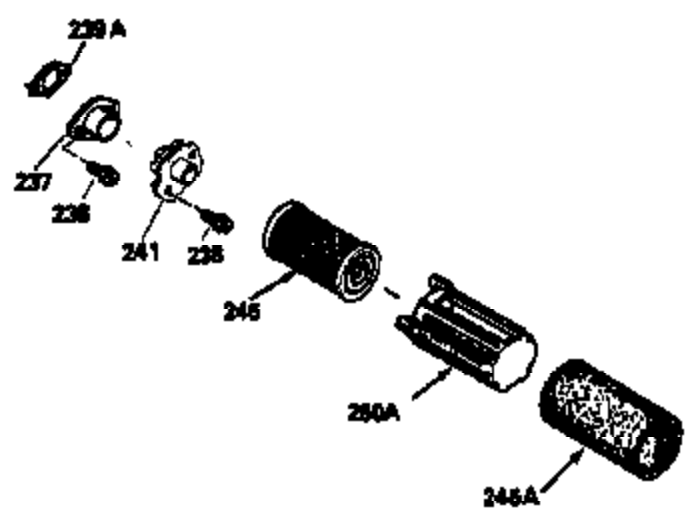

ILLUSTRATION SHOWS TYPICAL PARTS ONLY. ORDER BY PART NUMBER. PARTS NOT LISTED ARE SUPPLIED BY OEM.

VIEW 3 OF 3

Ref #	Part Number	Qty	Description
	RPMHigh		2700 to 3000
	RPMLow		2300 to 2600
19	31361	1	Extension Spring
69	35261	1	* Mounting Flange Gasket
92	650815	1	Belleville Washer
182	6201	2	Screw, 1/4-28 x 7/8"
185	31384A	1	Intake Pipe (Incl. 224)
186	34337	1	Governor Link
191	35039B	1	S.E. Brake Bracket (Incl. 195)
223	650451	2	Screw, 1/4-20 x 1"
238	650932	2	Screw, 10-32 x 49/64"
241	35797	1	Air Cleaner Collar
245	35066	1	Air Cleaner Filter
250	35986	1	Air Cleaner Cover
276	35994	1	Locking Plate
277	650957	2	Screw, 1/4-20 x 2-31/32"
370A	35977	1	Instruction Decal