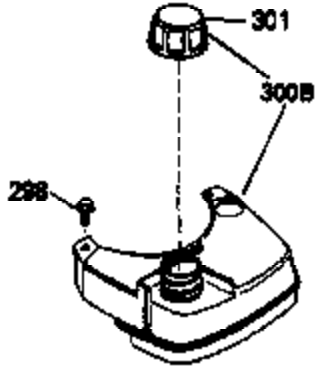

ILLUSTRATION SHOWS TYPICAL PARTS ONLY. ORDER BY PART NUMBER. PARTS NOT LISTED ARE SUPPLIED BY OEM.
VIEW 2 OF 3

Ref #	Part Number	Qty	Description
	RPMHigh		2700 to 3000
	RPMLow		2300 to 2600
92	650815	1	Belleville Washer
166	35827	1	Engine Shroud
191	35039B	1	S.E. Brake Bracket (Incl. 195)
238	650932	2	Screw, 10-32 x 49/64"
245	35066	1	Air Cleaner Filter
263A	35821	1	Grill Starter
287	650884	2	Screw, 8-32 x 1/2"
301	35355	1	Fuel Cap
347	650898	4	Screw, 10-32 x 27/32"
370A	35977	1	Instruction Decal
390	590637	1	Rewind Starter