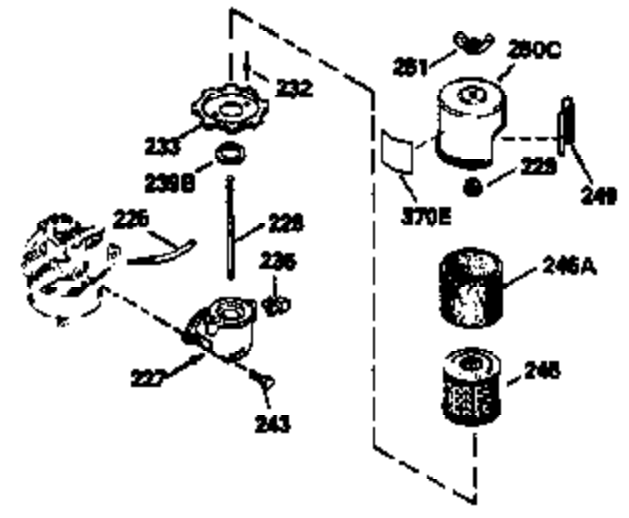

ILLUSTRATION SHOWS TYPICAL PARTS ONLY. ORDER BY PART NUMBER. PARTS NOT LISTED ARE SUPPLIED BY OEM.

VIEW 3 OF 3

Ref #	Part Number	Qty	Description
	RPMHigh		2700 to 3000
	RPMLow		2300 to 2600
19	31361	1	Extension Spring
69	35261	1	* Mounting Flange Gasket
92	650815	1	Belleville Washer
182	6201	2	Screw, 1/4-28 x 7/8"
185	31384A	1	Intake Pipe (Incl. 224)
186	34337	1	Governor Link
191	35039B	1	S.E. Brake Bracket (Incl. 195)
223	650451	2	Screw, 1/4-20 x 1"
238	650932	2	Screw, 10-32 x 49/64"
241	35797	1	Air Cleaner Collar
245	35066	1	Air Cleaner Filter
250	35986	1	Air Cleaner Cover
276	35994	1	Locking Plate
277	650957	2	Screw, 1/4-20 x 2-31/32"
322	35013	1	Connector Body
370A	35840	1	Name Decal
395	35707	1	Electric Starter Motor (12 Volt)
507	35853	1	Starter Wire