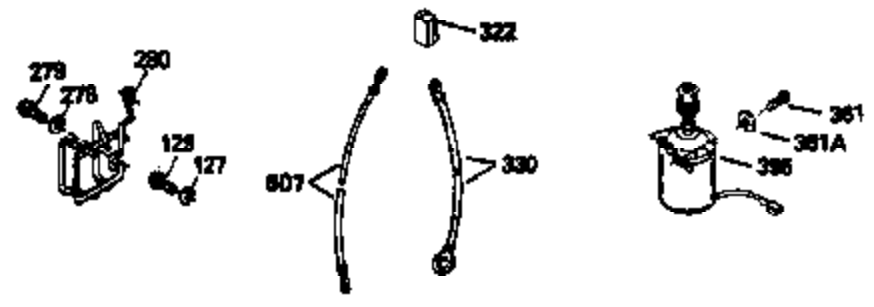

ILLUSTRATION SHOWS TYPICAL PARTS ONLY. ORDER BY PART NUMBER. PARTS NOT LISTED ARE SUPPLIED BY OEM.

VIEW 3 OF 3

Ref #	Part Number	Qty	Description
	RPMHigh		2700 to 3000
	RPMLow		2300 to 2600
19	31361	1	Extension Spring
69	35261	1	* Mounting Flange Gasket
92	650815	1	Belleville Washer
182	6201	2	Screw, 1/4-28 x 7/8"
185	31384A	1	Intake Pipe (Incl. 224)
186	34337	1	Governor Link
191	35039B	1	S.E. Brake Bracket (Incl. 195)
223	650451	2	Screw, 1/4-20 x 1"
238	650932	2	Screw, 10-32 x 49/64"
241	35797	1	Air Cleaner Collar
245	35066	1	Air Cleaner Filter
250	35986	1	Air Cleaner Cover
276	35994	1	Locking Plate
277	650957	2	Screw, 1/4-20 x 2-31/32"
322	35013	1	Connector Body
370A	35840	1	Name Decal
395	35707	1	Electric Starter Motor (12 Volt)
507	35853	1	Starter Wire