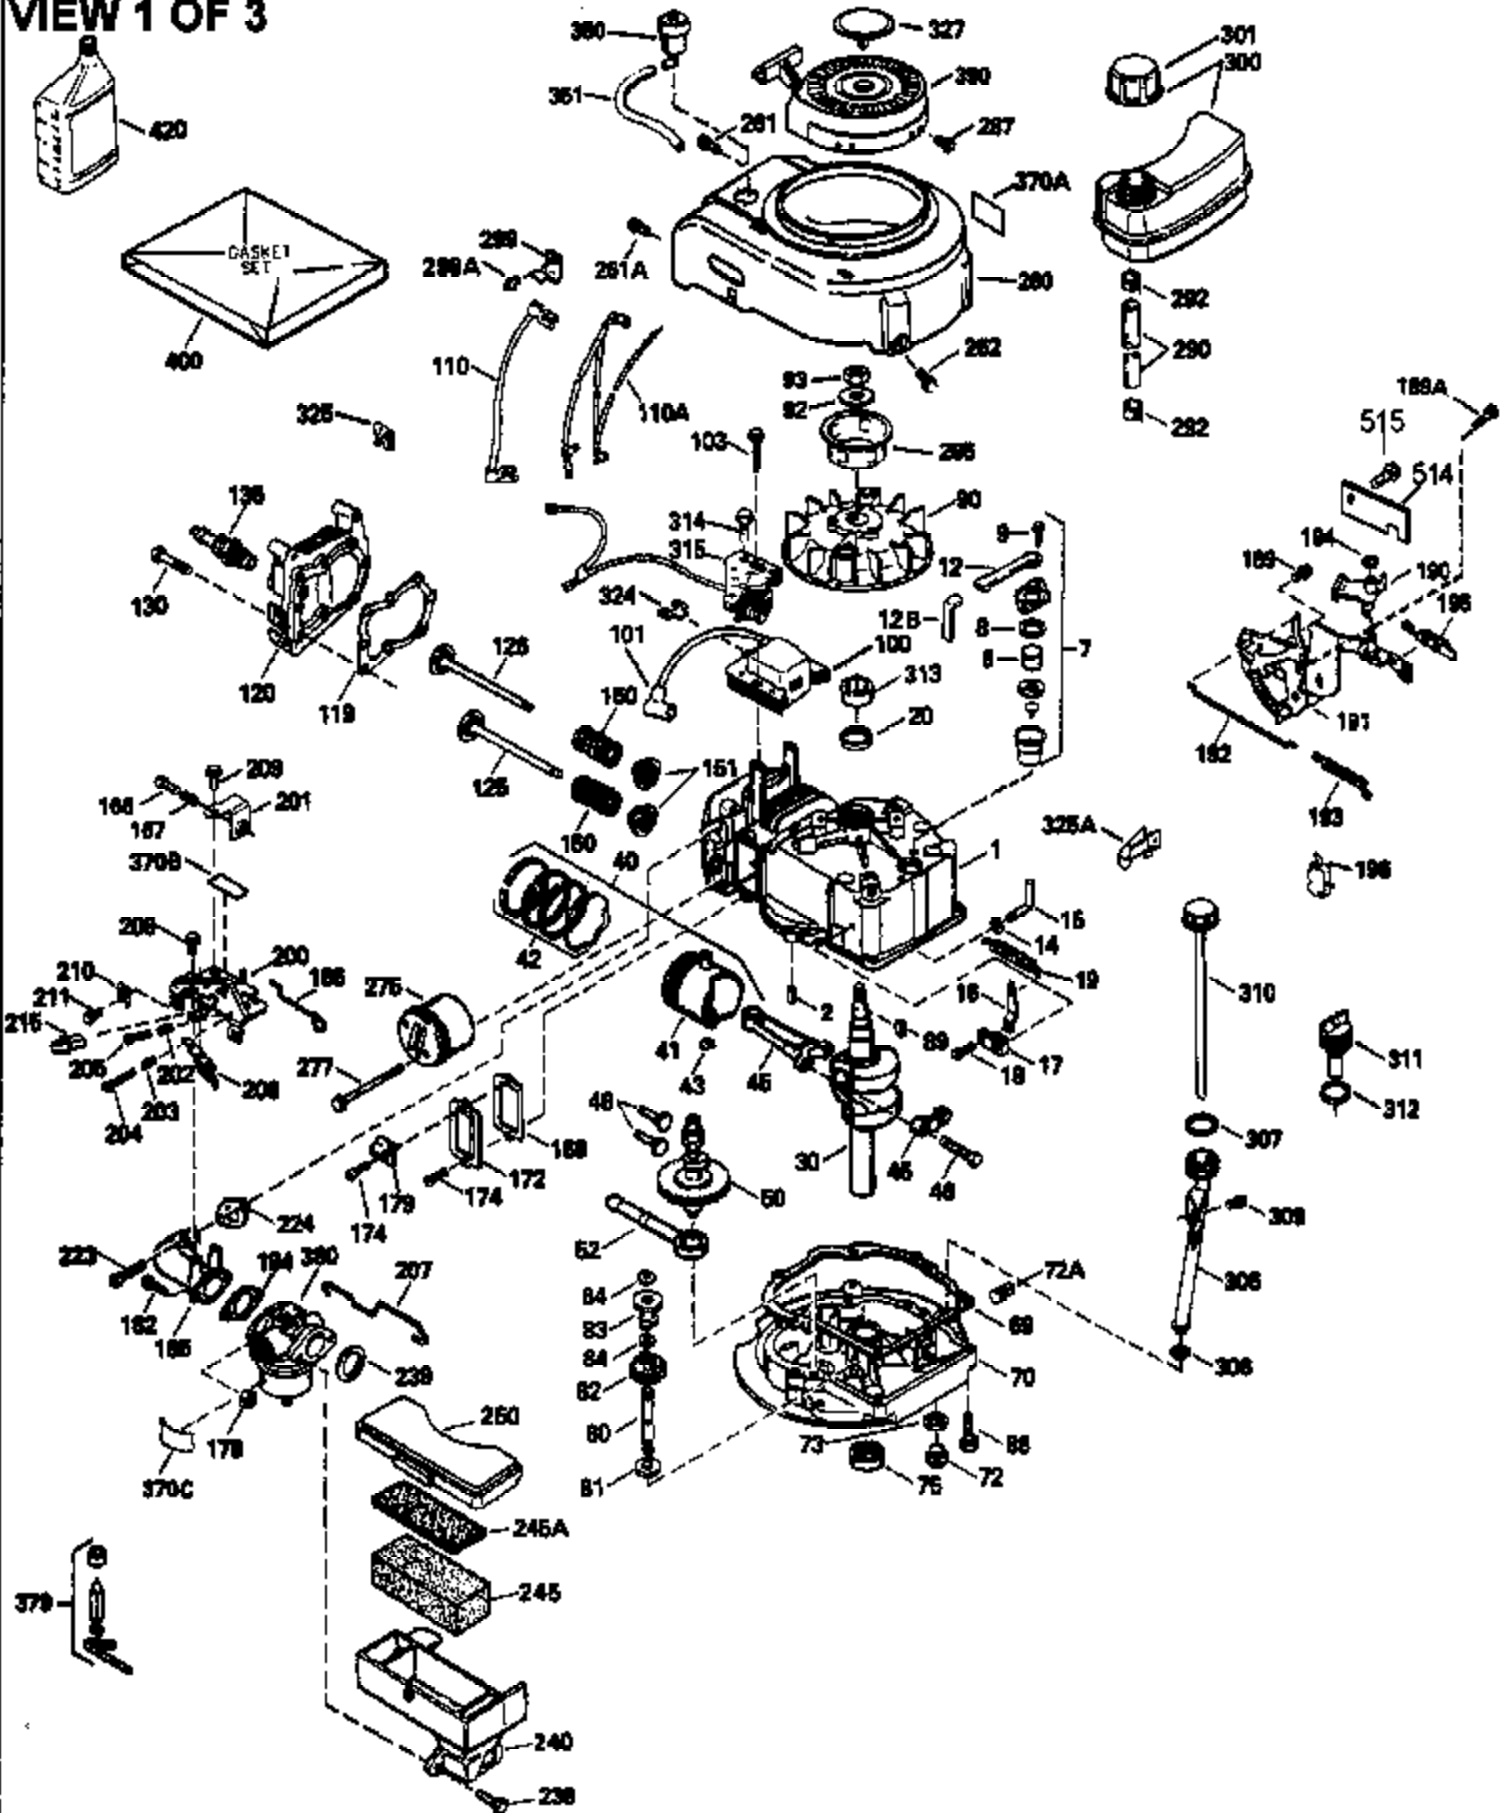

ILLUSTRATION SHOWS TYPICAL PARTS ONLY. ORDER BY PART NUMBER. PARTS NOT LISTED ARE SUPPLIED BY OEM.

VIEW 1 OF 3

Ref #	Part Number	Qty	Description
	RPMHigh		2700 to 3000
	RPMLow		2300 to 2600
1	33968B	1	Cylinder (Incl. 2 & 20)
2	26727	2	Dowel Pin
6	33734	1	Breather Element
7	34214A	1	Breather Ass'y. (Incl.6,8,9,12 & 12B)
8	33735	1	* Breather Gasket
9	30200	2	Screw, 10-24 x 9/16"
12	33886	1	Breather Tube
12B	34695	1	Breather Tube Elbow
14	28277	1	Washer
15	30589	1	Governor Rod (Incl. 14)
16	31383A	1	Governor Lever
17	31335	1	Governor Lever Clamp
18	650548	1	Screw, 8-32 x 5/16"
19	31361	1	Extension Spring
20	32600	1	Oil Seal
30	35801	1	Crankshaft
40	34535	1	Piston, Pin & Ring Set (Std.)
40	34536	1	Piston, Pin & Ring Set (.010" OS)
40	34537	1	Piston, Pin & Ring Set (.020" OS)
41	33562B	1	Piston & Pin Ass'y. (Std.) (Incl. 43)
41	33563B	1	Piston & Pin Ass'y. (.010" OS) (Incl. 43)
41	33564B	1	Piston & Pin Ass'y. (.020" OS) (Incl. 43)
42	33567	1	Ring Set (Std.)
42	33568	1	Ring Set (.010" OS)
42	33569	1	Ring Set (.020" OS)
43	20381	2	Piston Pin Retaining Ring
45	32875	1	Connecting Rod Ass'y. (Incl. 46)
46	32610A	2	Connecting Rod Bolt
48	27241	2	Valve Lifter
50	35992	1	Camshaft (MCR)
52	29914	1	Oil Pump Ass'y.
69	35261	1	* Mounting Flange Gasket
70	34311D	1	Mounting Flange (Incl. 72, 75 & 80)
72	30572	1	Oil Drain Plug (Incl. 73)
73	28833	1	Drain Plug Gasket
75	27897	1	Oil Seal
80	30574	1	Governor Shaft
81	30590A	1	Washer
82	30591	1	Governor Gear Ass'y. (Incl. 81)
83	30588A	1	Governor Spool
84	29193	2	Retaining Ring
86	650488	6	Screw, 1/4-20 x 1-1/4"
89	611004	1	Flywheel Key
90	611150	1	Flywheel
92	650815	1	Belleville Washer
93	650816	1	Flywheel Nut
100	34443A	1	Solid State Ignition
101	610118	1	Spark Plug Cover
103	650814	2	Screw, Torx T-15, 10-24 x 1"
110	34961	1	Ground Wire
110A	34970	1	Ground Wire
119	33554A	1	* Cylinder Head Gasket
120	34342	1	Cylinder Head
125	29313C	1	Exhaust Valve (Std.) (Incl. 151)
125	29315C	1	Exhaust Valve (1/32" OS) (Incl. 151)
126	29314B	1	Intake Valve (Std.) (Incl. 151)