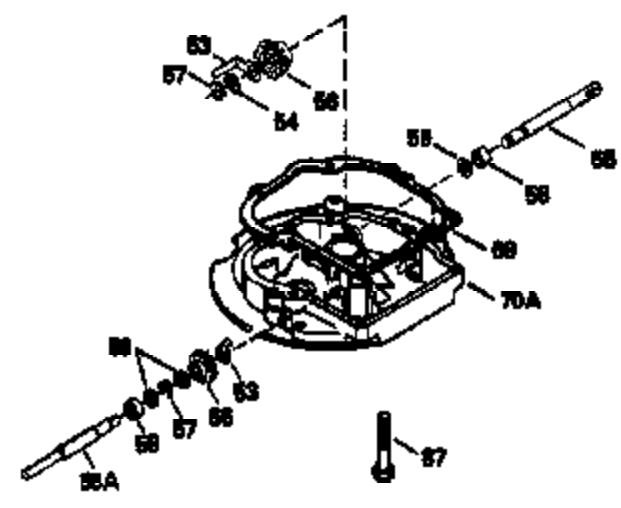

ILLUSTRATION SHOWS TYPICAL PARTS ONLY. ORDER BY PART NUMBER. PARTS NOT LISTED ARE SUPPLIED BY OEM.

VIEW 3 OF 3

Ref #	Part Number	Qty	Description
	RPMHigh		2700 to 3000
	RPMLow		2300 to 2600
19	31361	1	Extension Spring
69	35261	1	* Mounting Flange Gasket
92	650815	1	Belleville Washer
182	6201	2	Screw, 1/4-28 x 7/8"
185	31384A	1	Intake Pipe (Incl. 224)
186	34337	1	Governor Link
191	35039B	1	S.E. Brake Bracket (Incl. 195)
223	650451	2	Screw, 1/4-20 x 1"
238	650932	2	Screw, 10-32 x 49/64"
241	35797	1	Air Cleaner Collar
245	35066	1	Air Cleaner Filter
250	35986	1	Air Cleaner Cover
276	35994	1	Locking Plate
277	650957	2	Screw, 1/4-20 x 2-31/32"
322	35013	1	Connector Body
370A	35840	1	Name Decal
395	35707	1	Electric Starter Motor (12 Volt)
507	35853	1	Starter Wire