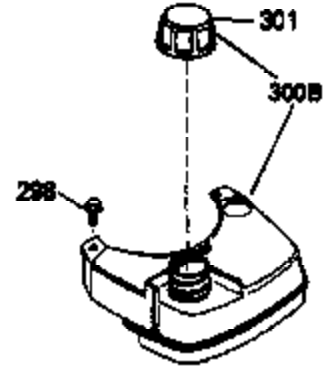

ILLUSTRATION SHOWS TYPICAL PARTS ONLY. ORDER BY PART NUMBER. PARTS NOT LISTED ARE SUPPLIED BY OEM.
VIEW 2 OF 3

Ref #	Part Number	Qty	Description
	RPMHigh		2700 to 3000
	RPMLow		2300 to 2600
92	650815	1	Belleville Washer
166	35827	1	Engine Shroud
191	35039B	1	S.E. Brake Bracket (Incl. 195)
238	650932	2	Screw, 10-32 x 49/64"
245	35066	1	Air Cleaner Filter
263A	35821	1	Grill Starter
287	650884	2	Screw, 8/32 x 1/2"
301	35355	1	Fuel Cap
347	650898	4	Screw, 10-32 x 27/32"
370A	35840	1	Name Decal
370	35977	1	Instruction Decal
390	590637	1	Rewind Starter