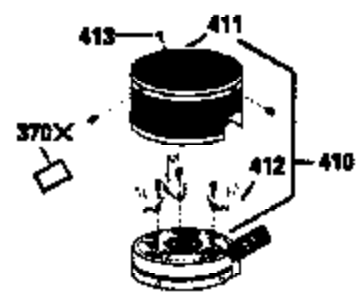

ILLUSTRATION SHOWS TYPICAL PARTS ONLY. ORDER BY PART NUMBER. PARTS NOT LISTED ARE SUPPLIED BY OEM.

VIEW 3 OF 3

Ref #	Part Number	Qty	Description
	RPMHigh		2700 to 3000
	RPMLow		2300 to 2600
19	31361	1	Extension Spring
69	35261	1	* Mounting Flange Gasket
92	650815	1	Belleville Washer
182	6201	2	Screw, 1/4-28 x 7/8"
185	31384A	1	Intake Pipe (Incl. 224)
186	34337	1	Governor Link
191	35039B	1	S.E. Brake Bracket (Incl. 195)
223	650451	2	Screw, 1/4-20 x 1"
238	650932	2	Screw, 10-32 x 49/64"
241	35797	1	Air Cleaner Collar
245	35066	1	Air Cleaner Filter
250	35986	1	Air Cleaner Cover
276	35994	1	Locking Plate
277	650957	2	Screw, 1/4-20 x 2-31/32"
322	35013	1	Connector Body
370A	35840	1	Name Decal
395	35707	1	Electric Starter Motor (12 Volt)
507	35853	1	Starter Wire