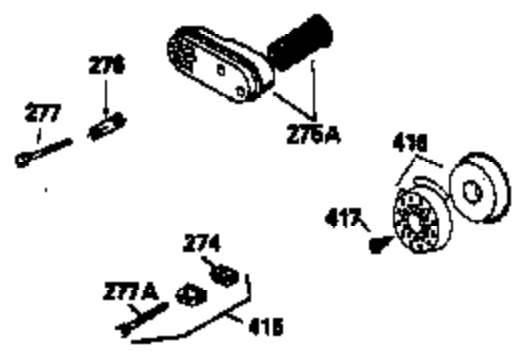

ILLUSTRATION SHOWS TYPICAL PARTS ONLY. ORDER BY PART NUMBER. PARTS NOT LISTED ARE SUPPLIED BY OEM.

VIEW 3 OF 3

Ref #	Part Number	Qty	Description
	RPMHigh		2700 to 3000
	RPMLow		2300 to 2600
19	31361	1	Extension Spring
69	35261	1	* Mounting Flange Gasket
92	650815	1	Belleville Washer
182	6201	2	Screw, 1/4-28 x 7/8"
185	31384A	1	Intake Pipe (Incl. 224)
186	34337	1	Governor Link
191	35039B	1	S.E. Brake Bracket (Incl. 195)
223	650451	2	Screw, 1/4-20 x 1"
238	650932	2	Screw, 10-32 x 49/64"
241	35797	1	Air Cleaner Collar
245	35066	1	Air Cleaner Filter
250	35986	1	Air Cleaner Cover
276	35994	1	Locking Plate
277	650957	2	Screw, 1/4-20 x 2-31/32"
322	35013	1	Connector Body
370A	35840	1	Name Decal
395	35707	1	Electric Starter Motor (12 Volt)
507	35853	1	Starter Wire