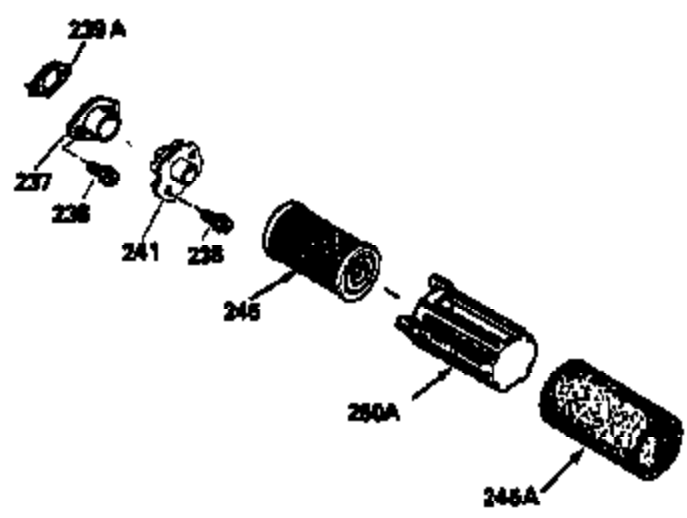

ILLUSTRATION SHOWS TYPICAL PARTS ONLY. ORDER BY PART NUMBER. PARTS NOT LISTED ARE SUPPLIED BY OEM.

VIEW 3 OF 3

Ref #	Part Number	Qty	Description
	RPMHigh		2700 to 3000
	RPMLow		2300 to 2600
19	31361	1	Extension Spring
69	35261	1	* Mounting Flange Gasket
92	650815	1	Belleville Washer
182	6201	2	Screw, 1/4-28 x 7/8"
185	31384A	1	Intake Pipe (Incl. 224)
186	34337	1	Governor Link
191	35039B	1	S.E. Brake Bracket (Incl. 195)
223	650451	2	Screw, 1/4-20 x 1"
238	650932	2	Screw, 10-32 x 49/64"
241	35797	1	Air Cleaner Collar
245	35066	1	Air Cleaner Filter
250	35986	1	Air Cleaner Cover
276	35994	1	Locking Plate
277	650957	2	Screw, 1/4-20 x 2-31/32"
322	35013	1	Connector Body
370A	35840	1	Name Decal
395	35707	1	Electric Starter Motor (12 Volt)
507	35853	1	Starter Wire