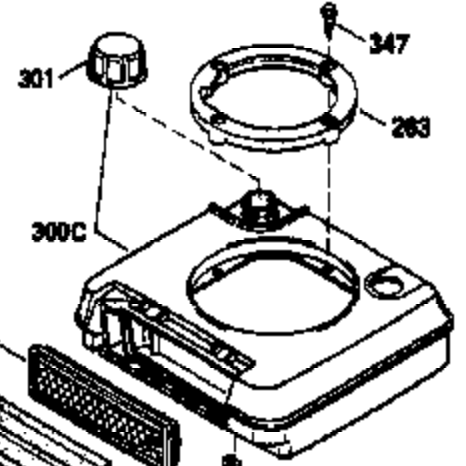

ILLUSTRATION SHOWS TYPICAL PARTS ONLY. ORDER BY PART NUMBER. PARTS NOT LISTED ARE SUPPLIED BY OEM.
VIEW 2 OF 3

Ref #	Part Number	Qty	Description
	RPMHigh		2700 to 3000
	RPMLow		2300 to 2600
92	650815	1	Belleville Washer
166	35827	1	Engine Shroud
191	35039B	1	S.E. Brake Bracket (Incl. 195)
238	650932	2	Screw, 10-32 x 49/64"
245	35066	1	Air Cleaner Filter
263A	35821	1	Grill Starter
287	650884	2	Screw, 8/32 x 1/2"
301	35355	1	Fuel Cap
347	650898	4	Screw, 10-32 x 27/32"
370A	35840	1	Name Decal
370	35977	1	Instruction Decal
390	590637	1	Rewind Starter