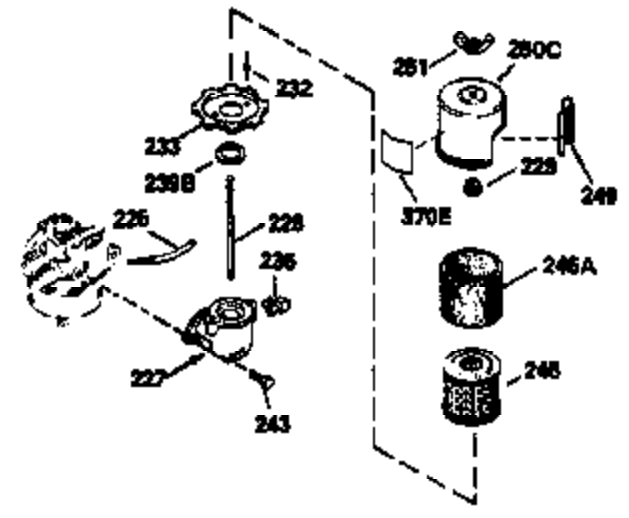

ILLUSTRATION SHOWS TYPICAL PARTS ONLY. ORDER BY PART NUMBER. PARTS NOT LISTED ARE SUPPLIED BY OEM.

VIEW 3 OF 3

Ref #	Part Number	Qty	Description
	RPMHigh		3200 to 3500
	RPMLow		00
19	31361	1	Extension Spring
69	35261	1	* Mounting Flange Gasket
92	650815	1	Belleville Washer
182	6201	2	Screw, 1/4-28 x 7/8"
185	31384A	1	Intake Pipe (Incl. 224)
186	32653	1	Governor Link
191	35039B	1	S.E. Brake Bracket (Incl. 195)
216	33086	1	R.P.M. Adjusting Lever
223	650451	2	Screw, 1/4-20 x 1"
238	650932	2	Screw, 10-32 x 49/64"
241	35797	1	Air Cleaner Collar
245	35066	1	Air Cleaner Filter
250	35065	1	Air Cleaner Cover
276	33753	1	Locking Plate
277	650795	2	Screw, 1/4-20 x 2-1/4"
370A	35977	1	Instruction Decal
416	391022	1	Spark Arrestor Screen (Optional)