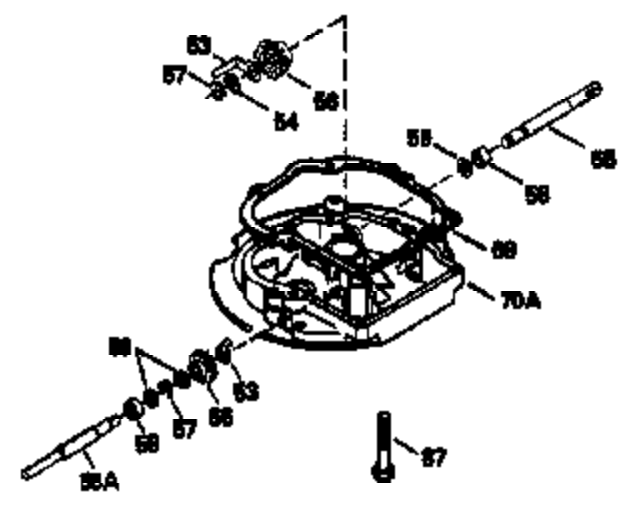

ILLUSTRATION SHOWS TYPICAL PARTS ONLY. ORDER BY PART NUMBER. PARTS NOT LISTED ARE SUPPLIED BY OEM.

VIEW 3 OF 3

Ref #	Part Number	Qty	Description
	RPMHigh		3200 to 3500
	RPMLow		00
19	31361	1	Extension Spring
69	35261	1	* Mounting Flange Gasket
92	650815	1	Belleville Washer
182	6201	2	Screw, 1/4-28 x 7/8"
185	31384A	1	Intake Pipe (Incl. 224)
186	32653	1	Governor Link
191	35039B	1	S.E. Brake Bracket (Incl. 195)
216	33086	1	R.P.M. Adjusting Lever
223	650451	2	Screw, 1/4-20 x 1"
238	650932	2	Screw, 10-32 x 49/64"
241	35797	1	Air Cleaner Collar
245	35066	1	Air Cleaner Filter
250	35065	1	Air Cleaner Cover
276	33753	1	Locking Plate
277	650795	2	Screw, 1/4-20 x 2-1/4"
370A	35977	1	Instruction Decal
416	391022	1	Spark Arrestor Screen (Optional)