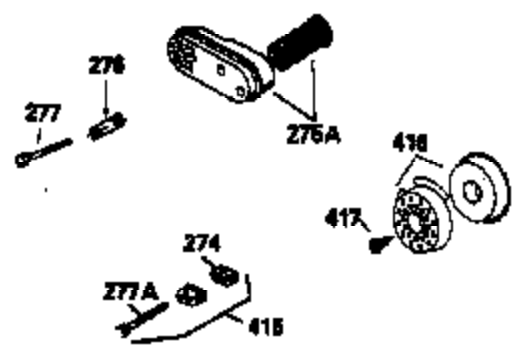

ILLUSTRATION SHOWS TYPICAL PARTS ONLY. ORDER BY PART NUMBER. PARTS NOT LISTED ARE SUPPLIED BY OEM.

VIEW 3 OF 3

Ref #	Part Number	Qty	Description
	RPMHigh		3200 to 3500
	RPMLow		00
19	31361	1	Extension Spring
69	35261	1	* Mounting Flange Gasket
92	650815	1	Belleville Washer
182	6201	2	Screw, 1/4-28 x 7/8"
185	31384A	1	Intake Pipe (Incl. 224)
186	32653	1	Governor Link
191	35039B	1	S.E. Brake Bracket (Incl. 195)
216	33086	1	R.P.M. Adjusting Lever
223	650451	2	Screw, 1/4-20 x 1"
238	650932	2	Screw, 10-32 x 49/64"
241	35797	1	Air Cleaner Collar
245	35066	1	Air Cleaner Filter
250	35065	1	Air Cleaner Cover
276	33753	1	Locking Plate
277	650795	2	Screw, 1/4-20 x 2-1/4"
370A	35977	1	Instruction Decal
416	391022	1	Spark Arrestor Screen (Optional)