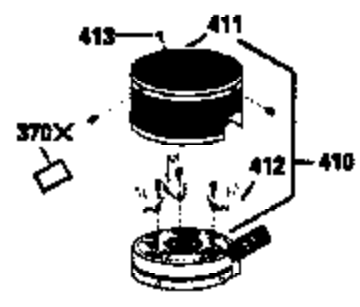

ILLUSTRATION SHOWS TYPICAL PARTS ONLY. ORDER BY PART NUMBER. PARTS NOT LISTED ARE SUPPLIED BY OEM.

VIEW 3 OF 3

Ref #	Part Number	Qty	Description
	RPMHigh		3200 to 3500
	RPMLow		00
19	31361	1	Extension Spring
69	35261	1	* Mounting Flange Gasket
92	650815	1	Belleville Washer
182	6201	2	Screw, 1/4-28 x 7/8"
185	31384A	1	Intake Pipe (Incl. 224)
186	32653	1	Governor Link
191	35039B	1	S.E. Brake Bracket (Incl. 195)
216	33086	1	R.P.M. Adjusting Lever
223	650451	2	Screw, 1/4-20 x 1"
238	650932	2	Screw, 10-32 x 49/64"
241	35797	1	Air Cleaner Collar
245	35066	1	Air Cleaner Filter
250	35065	1	Air Cleaner Cover
276	33753	1	Locking Plate
277	650795	2	Screw, 1/4-20 x 2-1/4"
370A	35977	1	Instruction Decal
416	391022	1	Spark Arrestor Screen (Optional)