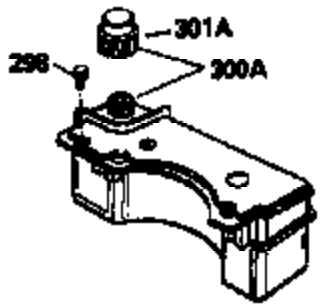

ILLUSTRATION SHOWS TYPICAL PARTS ONLY. ORDER BY PART NUMBER. PARTS NOT LISTED ARE SUPPLIED BY OEM.
VIEW 2 OF 3

Ref #	Part Number	Qty	Description
	RPMHigh		3200 to 3500
	RPMLow		00
92	650815	1	Belleville Washer
166	35827	1	Engine Shroud
191	35039B	1	S.E. Brake Bracket (Incl. 195)
238	650932	2	Screw, 10-32 x 49/64"
245	35066	1	Air Cleaner Filter
263A	35821	1	Grill Starter
287	650884	2	Screw, 8-32 x 1/2"
301	35355	1	Fuel Cap
347	650898	4	Screw, 10-32 x 27/32"
370A	35977	1	Instruction Decal
370	34144	1	Primer Decal
390	590637	1	Rewind Starter