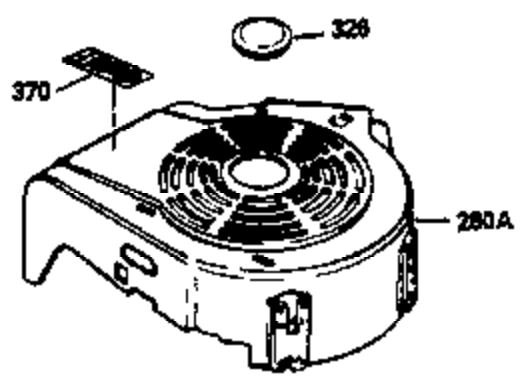

ILLUSTRATION SHOWS TYPICAL PARTS ONLY. ORDER BY PART NUMBER. PARTS NOT LISTED ARE SUPPLIED BY OEM.
VIEW 2 OF 3

Ref #	Part Number	Qty	Description
	RPMHigh		3200 to 3500
	RPMLow		00
92	650815	1	Belleville Washer
166	35827	1	Engine Shroud
191	35039B	1	S.E. Brake Bracket (Incl. 195)
238	650932	2	Screw, 10-32 x 49/64"
245	35066	1	Air Cleaner Filter
263A	35821	1	Grill Starter
287	650884	2	Screw, 8-32 x 1/2"
301	35355	1	Fuel Cap
347	650898	4	Screw, 10-32 x 27/32"
370A	35977	1	Instruction Decal
370	34144	1	Primer Decal
390	590637	1	Rewind Starter