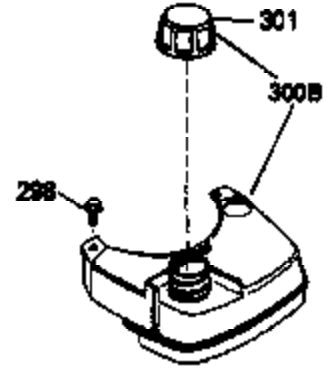

ILLUSTRATION SHOWS TYPICAL PARTS ONLY. ORDER BY PART NUMBER. PARTS NOT LISTED ARE SUPPLIED BY OEM.
VIEW 2 OF 3

Ref #	Part Number	Qty	Description
	RPMHigh		3200 to 3500
	RPMLow		00
92	650815	1	Belleville Washer
166	35827	1	Engine Shroud
191	35039B	1	S.E. Brake Bracket (Incl. 195)
238	650932	2	Screw, 10-32 x 49/64"
245	35066	1	Air Cleaner Filter
263A	35821	1	Grill Starter
287	650884	2	Screw, 8-32 x 1/2"
301	35355	1	Fuel Cap
347	650898	4	Screw, 10-32 x 27/32"
370A	35977	1	Instruction Decal
370	34144	1	Primer Decal
390	590637	1	Rewind Starter