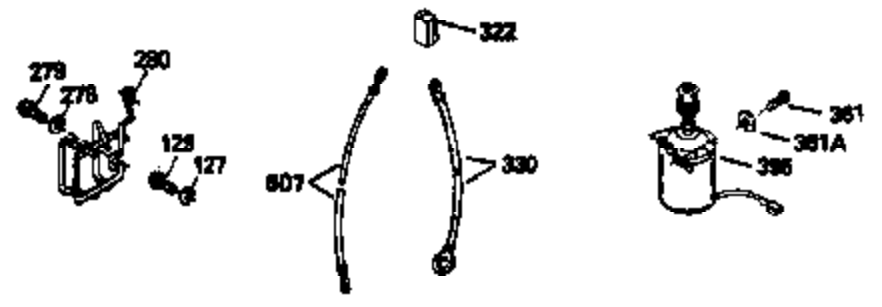

ILLUSTRATION SHOWS TYPICAL PARTS ONLY. ORDER BY PART NUMBER. PARTS NOT LISTED ARE SUPPLIED BY OEM.

VIEW 3 OF 3

Ref #	Part Number	Qty	Description
	RPMHigh		3200 to 3500
	RPMLow		00
19	31361	1	Extension Spring
69	35261	1	* Mounting Flange Gasket
92	650815	1	Belleville Washer
182	6201	2	Screw, 1/4-28 x 7/8"
185	31384A	1	Intake Pipe (Incl. 224)
186	32653	1	Governor Link
191	35039B	1	S.E. Brake Bracket (Incl. 195)
216	33086	1	R.P.M. Adjusting Lever
223	650451	2	Screw, 1/4-20 x 1"
238	650932	2	Screw, 10-32 x 49/64"
241	35797	1	Air Cleaner Collar
245	35066	1	Air Cleaner Filter
250	35065	1	Air Cleaner Cover
276	33753	1	Locking Plate
277	650795	2	Screw, 1/4-20 x 2-1/4"
370A	35977	1	Instruction Decal
416	391022	1	Spark Arrestor Screen (Optional)