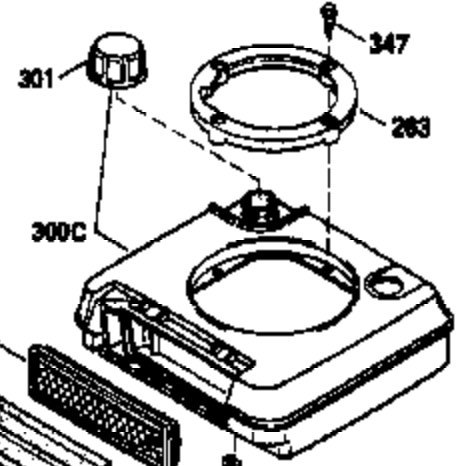

ILLUSTRATION SHOWS TYPICAL PARTS ONLY. ORDER BY PART NUMBER. PARTS NOT LISTED ARE SUPPLIED BY OEM.
VIEW 2 OF 3

Ref #	Part Number	Qty	Description
	RPMHigh		3200 to 3500
	RPMLow		00
92	650815	1	Belleville Washer
166	35827	1	Engine Shroud
191	35039B	1	S.E. Brake Bracket (Incl. 195)
238	650932	2	Screw, 10-32 x 49/64"
245	35066	1	Air Cleaner Filter
263A	35821	1	Grill Starter
287	650884	2	Screw, 8-32 x 1/2"
301	35355	1	Fuel Cap
347	650898	4	Screw, 10-32 x 27/32"
370A	35977	1	Instruction Decal
370	34144	1	Primer Decal
390	590637	1	Rewind Starter