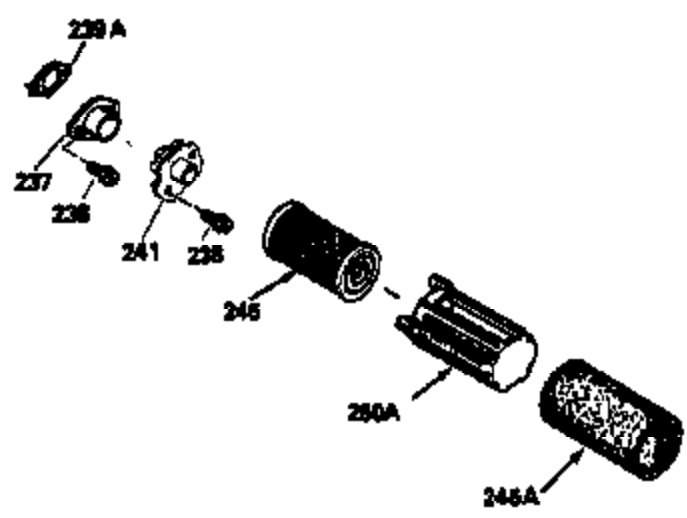

ILLUSTRATION SHOWS TYPICAL PARTS ONLY. ORDER BY PART NUMBER. PARTS NOT LISTED ARE SUPPLIED BY OEM.

VIEW 3 OF 3

Ref #	Part Number	Qty	Description
	RPMHigh		3200 to 3500
	RPMLow		00
19	31361	1	Extension Spring
69	35261	1	* Mounting Flange Gasket
92	650815	1	Belleville Washer
182	6201	2	Screw, 1/4-28 x 7/8"
185	31384A	1	Intake Pipe (Incl. 224)
186	32653	1	Governor Link
191	35039B	1	S.E. Brake Bracket (Incl. 195)
216	33086	1	R.P.M. Adjusting Lever
223	650451	2	Screw, 1/4-20 x 1"
238	650932	2	Screw, 10-32 x 49/64"
241	35797	1	Air Cleaner Collar
245	35066	1	Air Cleaner Filter
250	35065	1	Air Cleaner Cover
276	33753	1	Locking Plate
277	650795	2	Screw, 1/4-20 x 2-1/4"
370A	35977	1	Instruction Decal
416	391022	1	Spark Arrestor Screen (Optional)