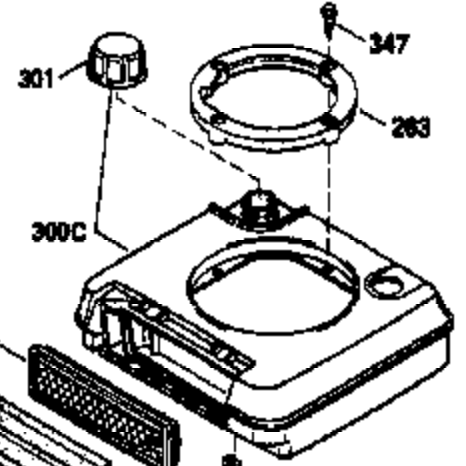

ILLUSTRATION SHOWS TYPICAL PARTS ONLY. ORDER BY PART NUMBER. PARTS NOT LISTED ARE SUPPLIED BY OEM.
VIEW 2 OF 3

Ref #	Part Number	Qty	Description
	RPMHigh		2900 to 3200
	RPMLow		2450 to 2750
92	650815	1	Belleville Washer
166	35827	1	Engine Shroud
191	35039B	1	S.E. Brake Bracket (Incl. 195)
238	650932	2	Screw, 10-32 x 49/64"
245	35066	1	Air Cleaner Filter
263A	35821	1	Grill Starter
287	650884	2	Screw, 8-32 x 1/2"
301	35355	1	Fuel Cap
347	650898	4	Screw, 10-32 x 27/32"
370	35167	1	Instruction Decal
390	590637	1	Rewind Starter