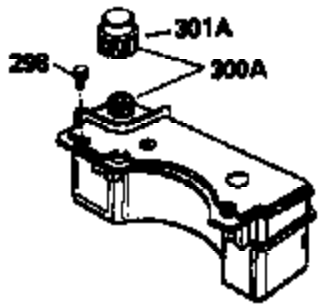

ILLUSTRATION SHOWS TYPICAL PARTS ONLY. ORDER BY PART NUMBER. PARTS NOT LISTED ARE SUPPLIED BY OEM.
VIEW 2 OF 3

Ref #	Part Number	Qty	Description
	RPMHigh		2900 to 3200
	RPMLow		2450 to 2750
92	650815	1	Belleville Washer
166	35827	1	Engine Shroud
191	35039B	1	S.E. Brake Bracket (Incl. 195)
238	650932	2	Screw, 10-32 x 49/64"
245	35066	1	Air Cleaner Filter
263A	35821	1	Grill Starter
287	650884	2	Screw, 8-32 x 1/2"
301	35355	1	Fuel Cap
347	650898	4	Screw, 10-32 x 27/32"
370	35167	1	Instruction Decal
390	590637	1	Rewind Starter