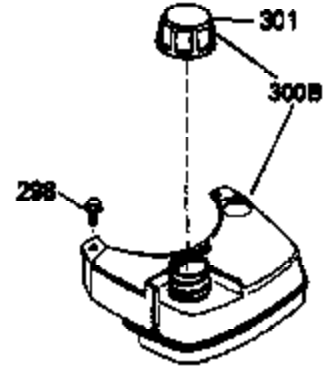

ILLUSTRATION SHOWS TYPICAL PARTS ONLY. ORDER BY PART NUMBER. PARTS NOT LISTED ARE SUPPLIED BY OEM.
VIEW 2 OF 3

Ref #	Part Number	Qty	Description
	RPMHigh		2900 to 3200
	RPMLow		2450 to 2750
92	650815	1	Belleville Washer
166	35827	1	Engine Shroud
191	35039B	1	S.E. Brake Bracket (Incl. 195)
238	650932	2	Screw, 10-32 x 49/64"
245	35066	1	Air Cleaner Filter
263A	35821	1	Grill Starter
287	650884	2	Screw, 8-32 x 1/2"
301	35355	1	Fuel Cap
347	650898	4	Screw, 10-32 x 27/32"
370	35167	1	Instruction Decal
390	590637	1	Rewind Starter