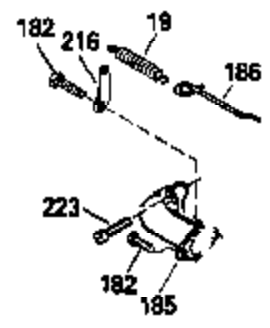

Ref #	Part Number	Qty	Description
	RPMHigh		3100 to 3400
	RPMLow		2700 to 3000
12B	34695	1	Breather Tube Elbow
19	36281	1	Extension Spring
69	35261	1	* Mounting Flange Gasket
166	35827	1	Engine Shroud
182	6201	2	Screw, 1/4-28 x 7/8"
185	31384A	1	Intake Pipe (Incl. 224)
186	34358	1	Governor Link
209	30200	2	Screw, 10-24 x 9/16"
223	650451	2	Screw, 1/4-20 x 1"
238	650932	2	Screw, 10-32 x 49/64"
241	35797	1	Air Cleaner Collar
245	35066	1	Air Cleaner Filter
250	35065	1	Air Cleaner Cover
263A	35821	1	Grill Starter