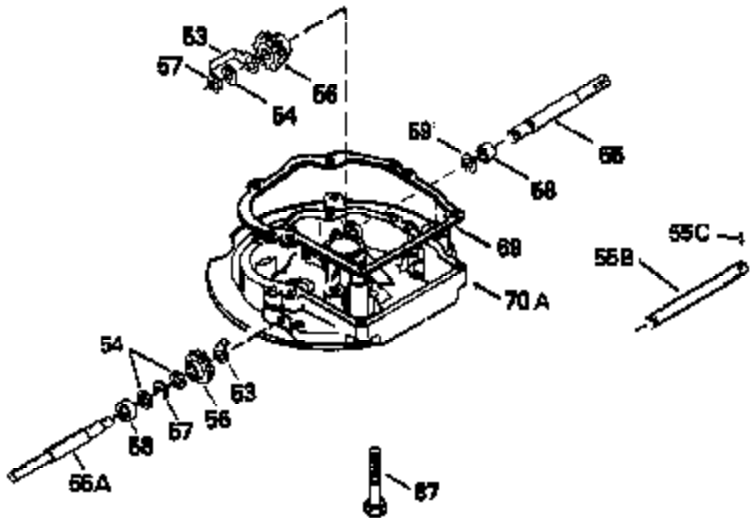

Ref #	Part Number	Qty	Description
	RPMHigh		3100 to 3400
	RPMLow		2700 to 3000
12B	34695	1	Breather Tube Elbow
19	36281	1	Extension Spring
69	35261	1	* Mounting Flange Gasket
166	35827	1	Engine Shroud
182	6201	2	Screw, 1/4-28 x 7/8"
185	31384A	1	Intake Pipe (Incl. 224)
186	34358	1	Governor Link
209	30200	2	Screw, 10-24 x 9/16"
223	650451	2	Screw, 1/4-20 x 1"
238	650932	2	Screw, 10-32 x 49/64"
241	35797	1	Air Cleaner Collar
245	35066	1	Air Cleaner Filter
250	35065	1	Air Cleaner Cover
263A	35821	1	Grill Starter