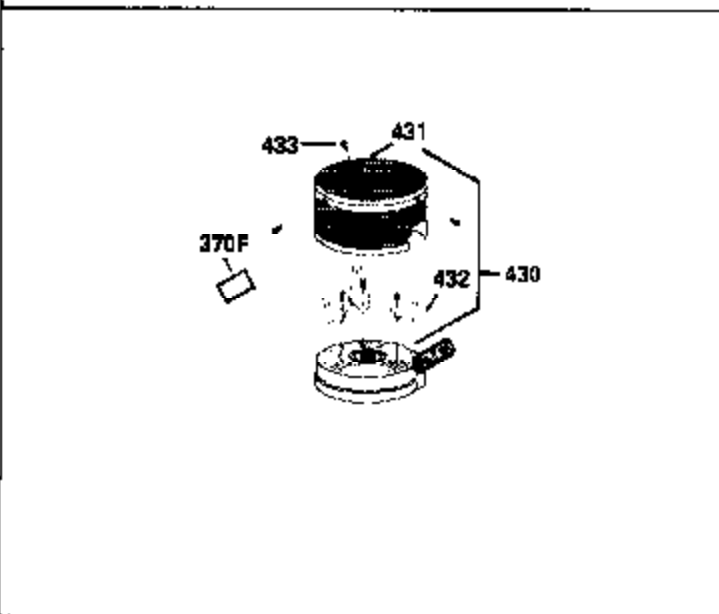

Ref #	Part Number	Qty	Description
	RPMHigh		3100 to 3400
	RPMLow		2700 to 3000
12B	34695	1	Breather Tube Elbow
166	35827	1	Engine Shroud
189	650839	2	Screw, 1/4-20 x 3/8"
190	35831	1	Brake Lever
191	35039B	1	S.E. Brake Bracket (Incl. 195)
194	32309	1	Retaining Ring
195	610973	1	Terminal
263A	35821	1	Grill Starter
275A	36424	1	Spark Arrestor Muffler (Optional)
276	33753	1	Locking Plate
277	650795	2	Screw, 1/4-20 x 2-1/4"