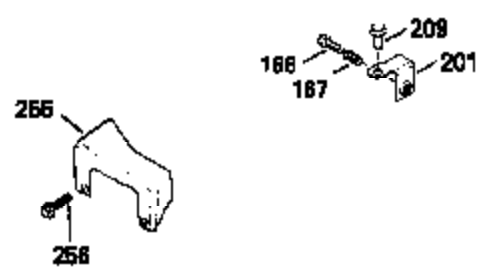

Ref #	Part Number	Qty	Description
	RPMHigh		3100 to 3400
	RPMLow		2700 to 3000
12B	34695	1	Breather Tube Elbow
19	36281	1	Extension Spring
69	35261	1	* Mounting Flange Gasket
166	35827	1	Engine Shroud
182	6201	2	Screw, 1/4-28 x 7/8"
185	31384A	1	Intake Pipe (Incl. 224)
186	34358	1	Governor Link
209	30200	2	Screw, 10-24 x 9/16"
223	650451	2	Screw, 1/4-20 x 1"
238	650932	2	Screw, 10-32 x 49/64"
241	35797	1	Air Cleaner Collar
245	35066	1	Air Cleaner Filter
250	35065	1	Air Cleaner Cover
263A	35821	1	Grill Starter