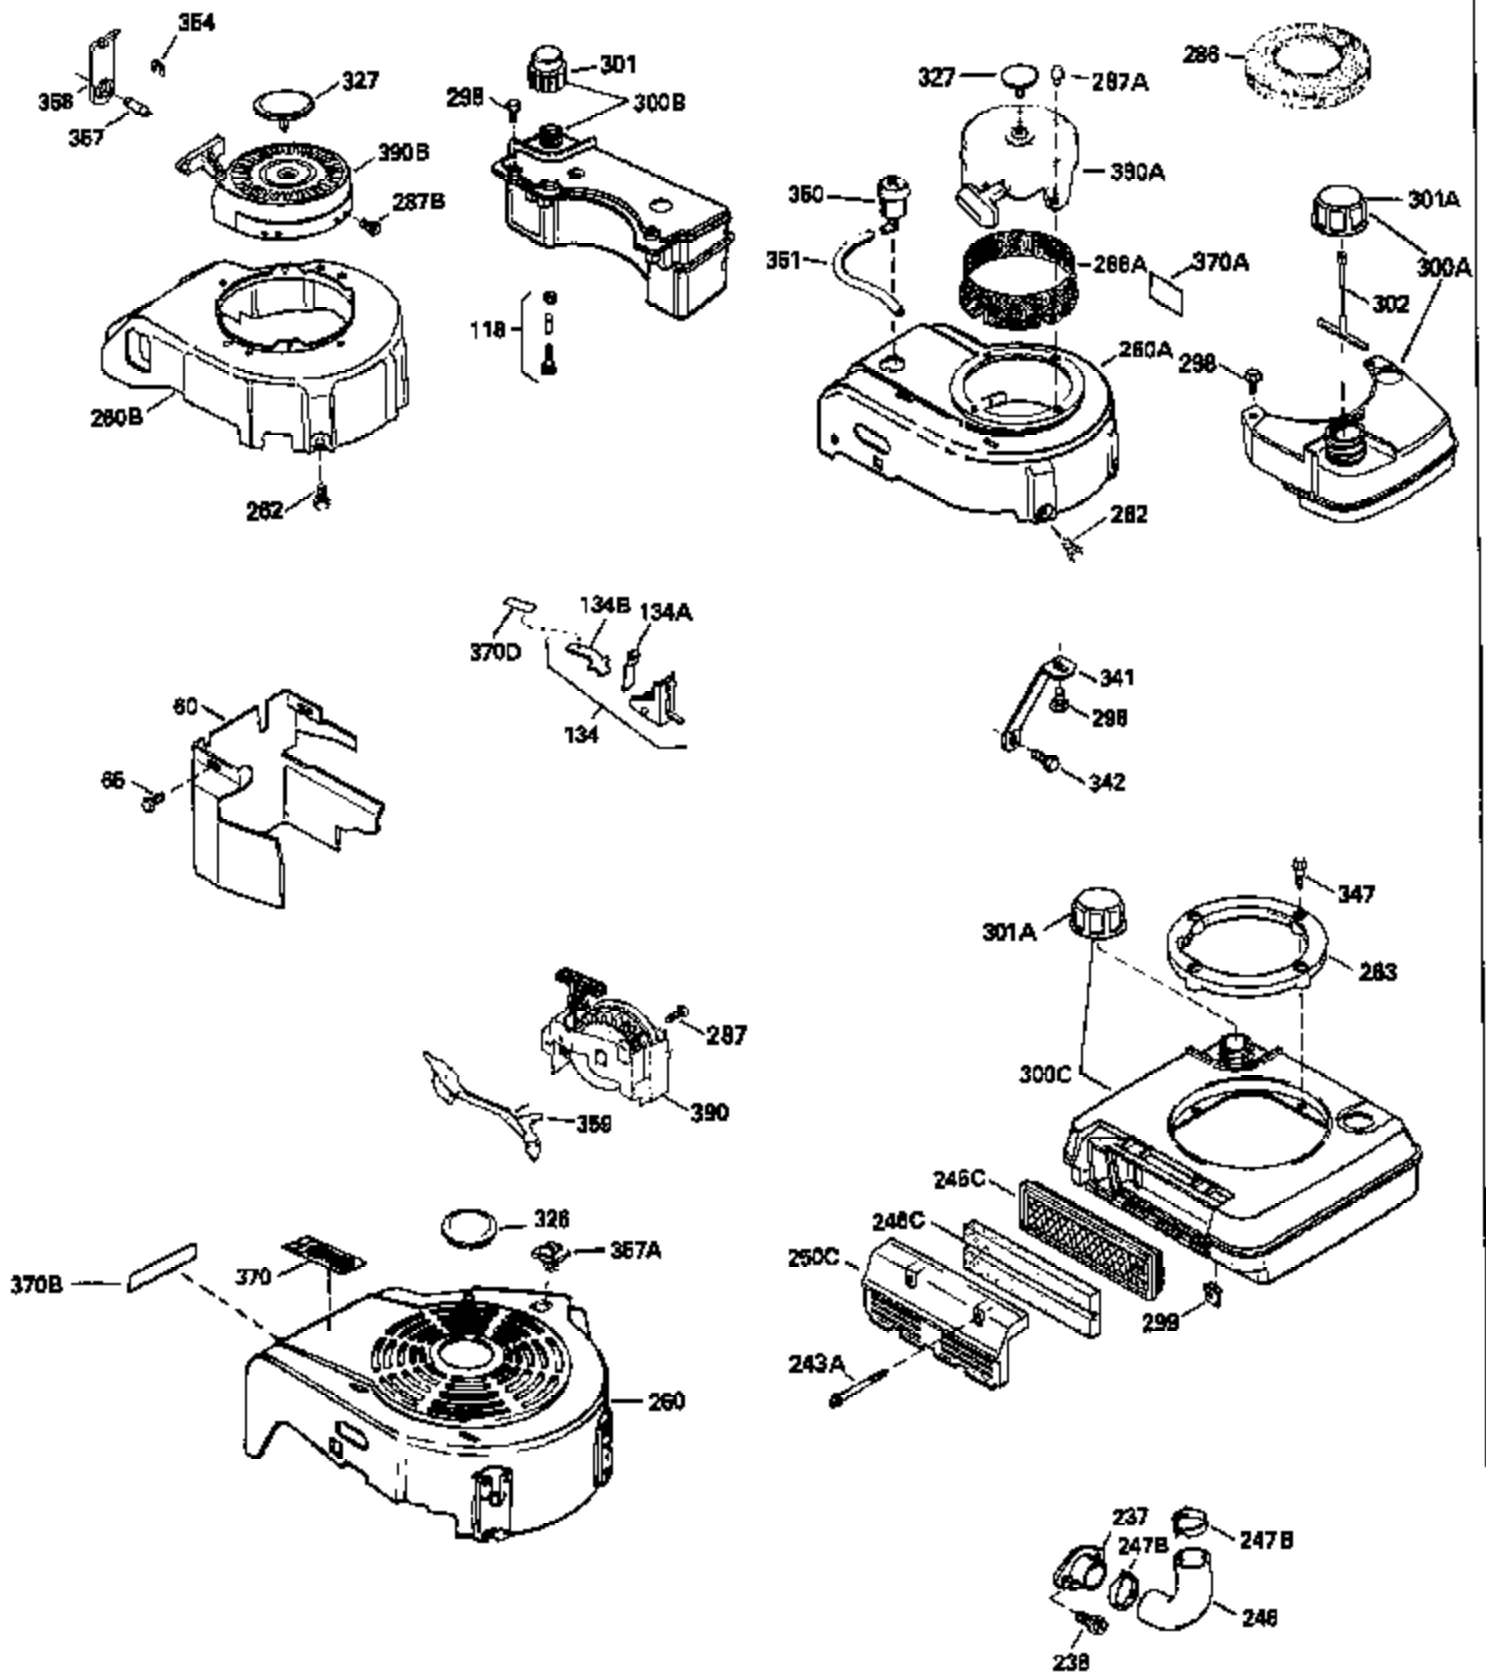

ILLUSTRATION SHOWS TYPICAL PARTS ONLY. ORDER BY PART NUMBER. PARTS NOT LISTED ARE SUPPLIED BY OEM.

Ref #	Part Number	Qty	Description
	RPMHigh		3100 to 3400
	RPMLow		2700 to 3000
12B	34695	1	Breather Tube Elbow
166	35827	1	Engine Shroud
238	650932	2	Screw, 10-32 x 49/64"
260	35826	1	Blower Housing
262	650831	2	Screw, 1/4-20 x 1/2"
263A	35821	1	Grill Starter
287	650926	2	Screw, 8-32 x 21/64"
301	35355	1	Fuel Cap
327	35392	1	Starter Plug
347	650898	4	Screw, 10-32 x 27/32"
370	35167	1	Instruction Decal
390	590637	1	Rewind Starter