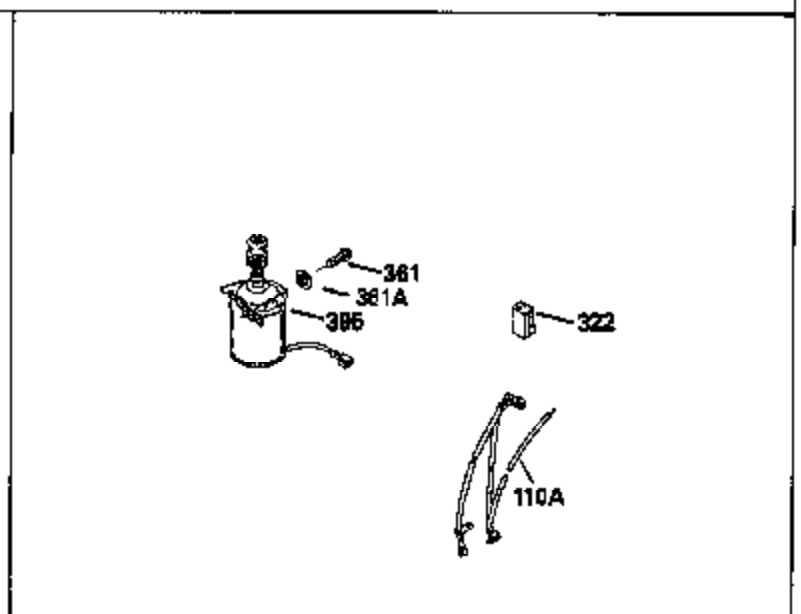

Ref #	Part Number	Qty	Description
	RPMHigh		3100 to 3400
	RPMLow		2700 to 3000
12B	34695	1	Breather Tube Elbow
166	35827	1	Engine Shroud
189	650839	2	Screw, 1/4-20 x 3/8"
190	35831	1	Brake Lever
191	35039B	1	S.E. Brake Bracket (Incl. 195)
194	32309	1	Retaining Ring
195	610973	1	Terminal
263A	35821	1	Grill Starter
275A	36424	1	Spark Arrestor Muffler (Optional)
276	33753	1	Locking Plate
277	650795	2	Screw, 1/4-20 x 2-1/4"