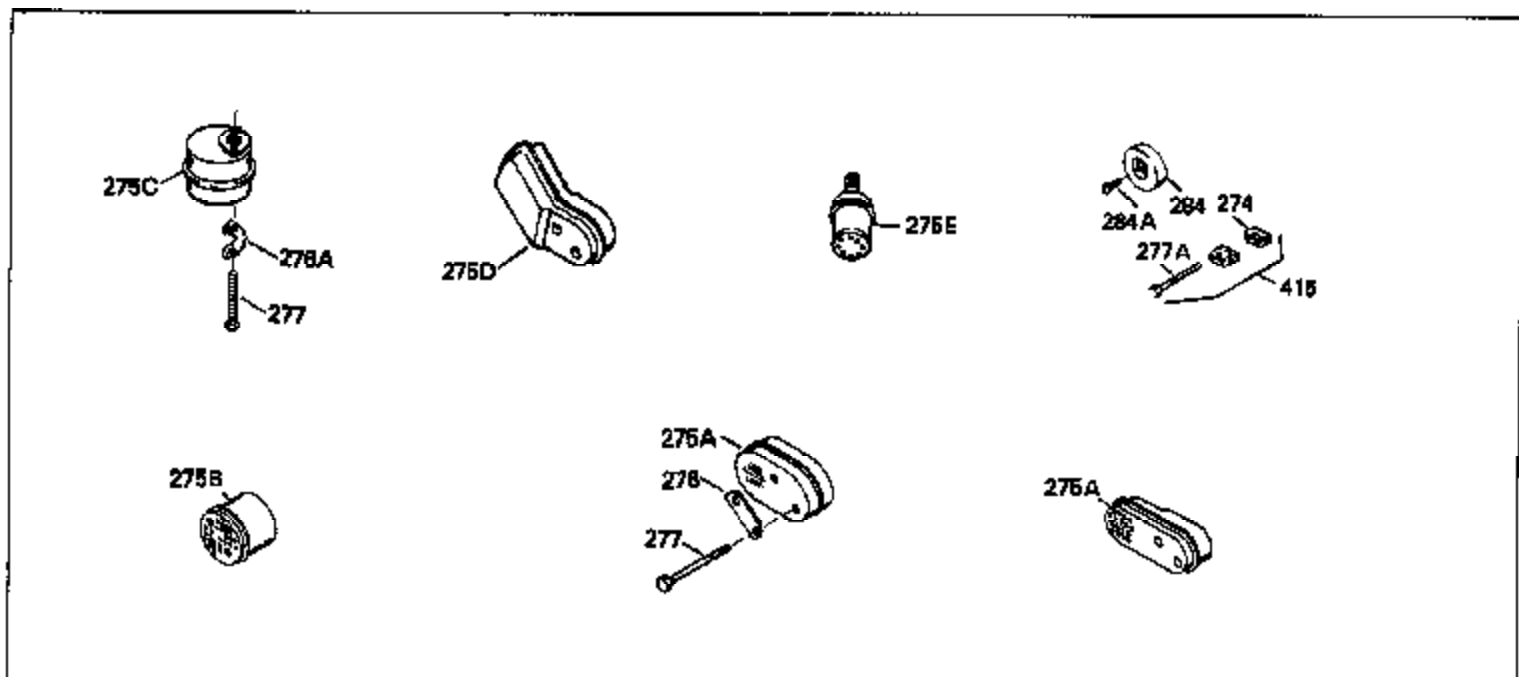

Ref #	Part Number	Qty	Description
	RPMHigh		3100 to 3400
	RPMLow		2700 to 3000
12B	34695	1	Breather Tube Elbow
166	35827	1	Engine Shroud
189	650839	2	Screw, 1/4-20 x 3/8"
190	35831	1	Brake Lever
191	35039B	1	S.E. Brake Bracket (Incl. 195)
194	32309	1	Retaining Ring
195	610973	1	Terminal
263A	35821	1	Grill Starter
275A	36424	1	Spark Arrestor Muffler (Optional)
276	33753	1	Locking Plate
277	650795	2	Screw, 1/4-20 x 2-1/4"