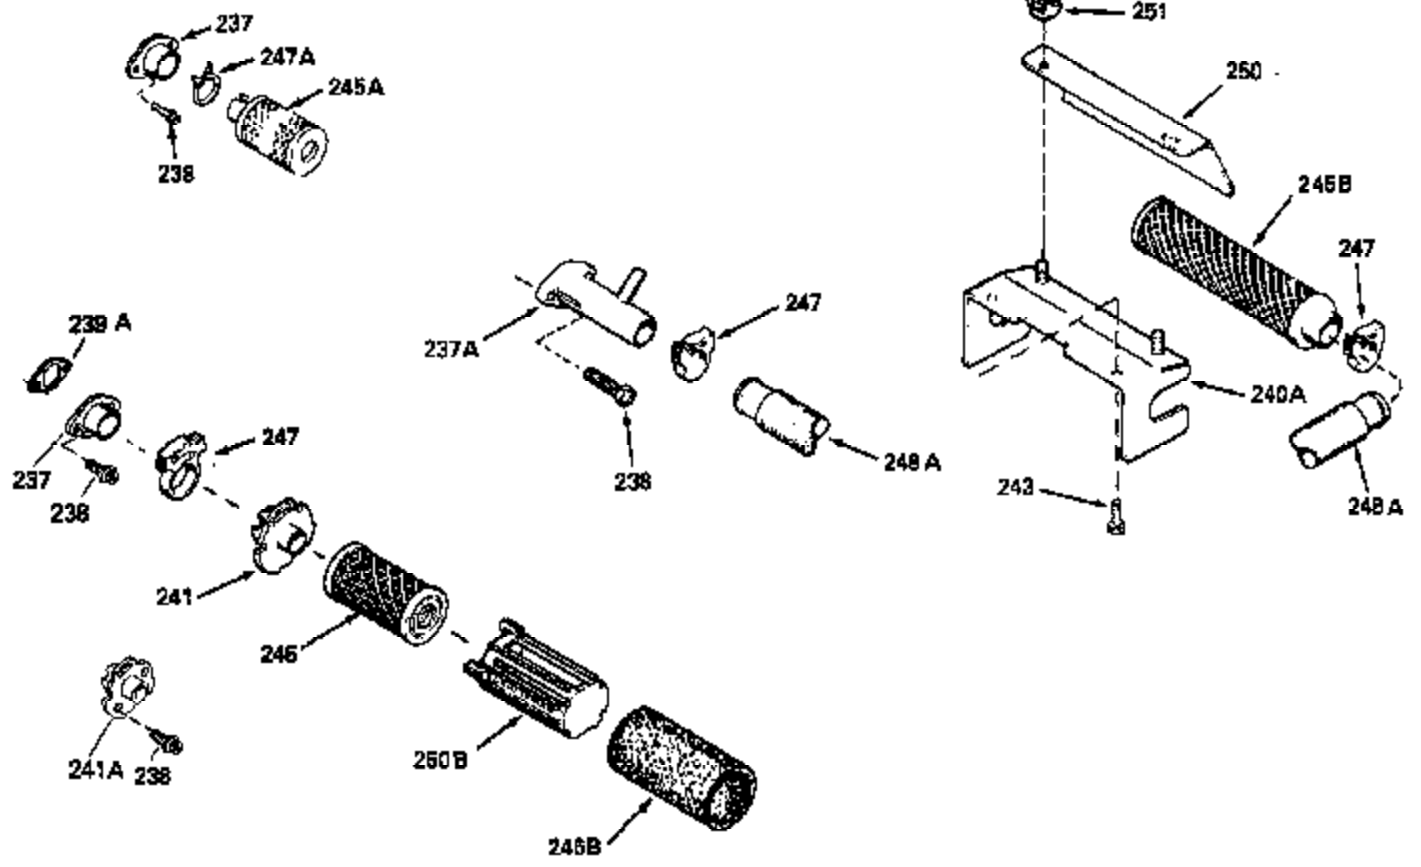

Ref #	Part Number	Qty	Description
	RPMHigh		3100 to 3400
	RPMLow		2700 to 3000
12B	34695	1	Breather Tube Elbow
19	36281	1	Extension Spring
69	35261	1	* Mounting Flange Gasket
166	35827	1	Engine Shroud
182	6201	2	Screw, 1/4-28 x 7/8"
185	31384A	1	Intake Pipe (Incl. 224)
186	34358	1	Governor Link
209	30200	2	Screw, 10-24 x 9/16"
223	650451	2	Screw, 1/4-20 x 1"
238	650932	2	Screw, 10-32 x 49/64"
241	35797	1	Air Cleaner Collar
245	35066	1	Air Cleaner Filter
250	35065	1	Air Cleaner Cover
263A	35821	1	Grill Starter