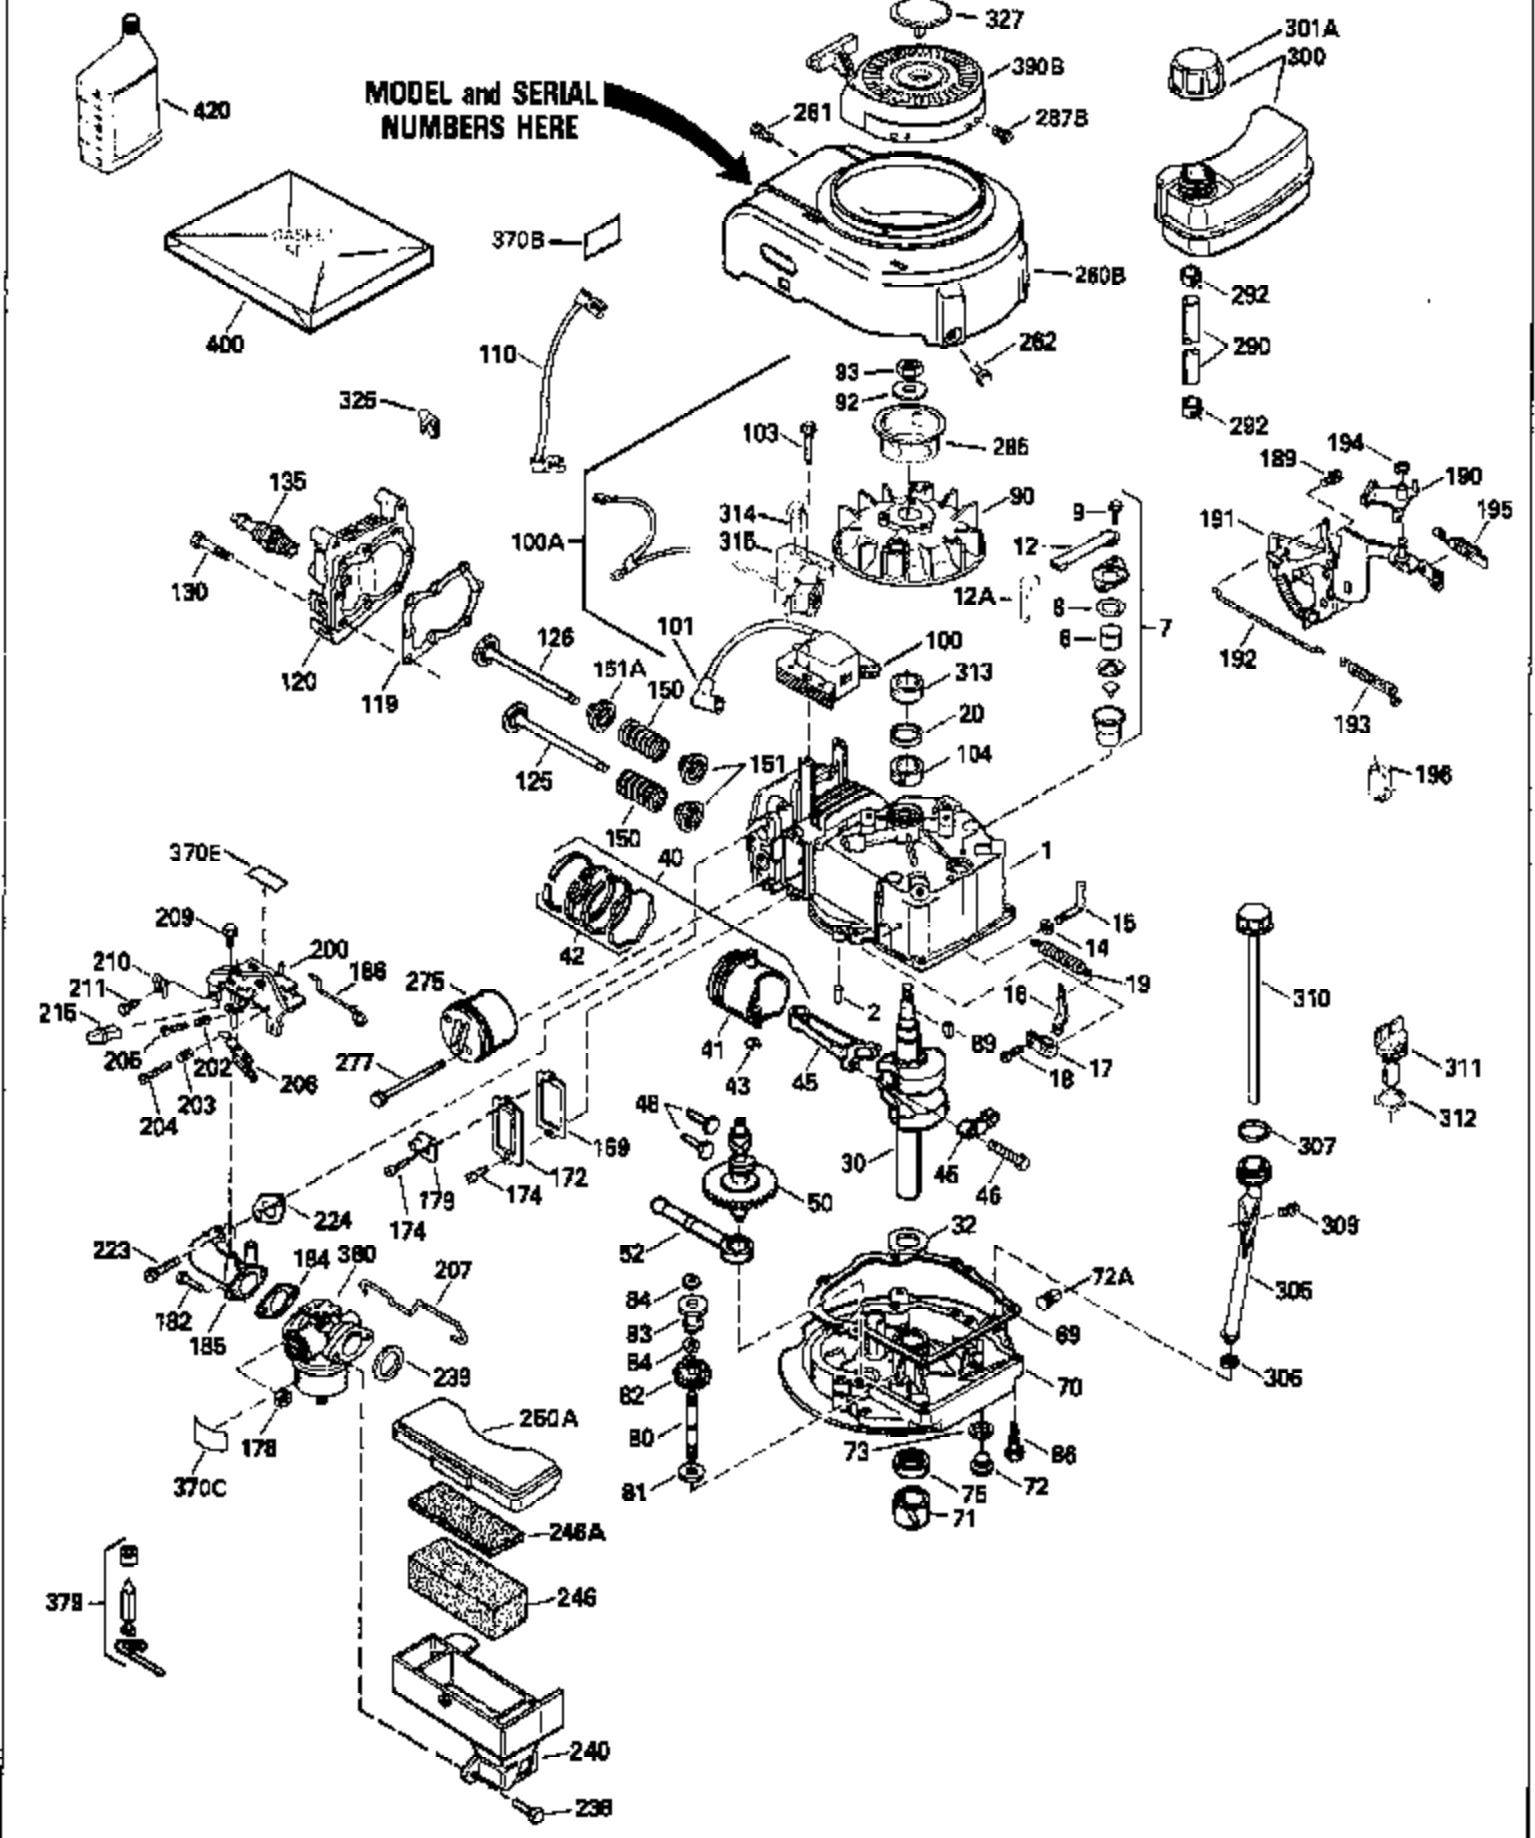

ILLUSTRATION SHOWS TYPICAL PARTS ONLY. ORDER BY PART NUMBER. PARTS NOT LISTED ARE SUPPLIED BY OEM.

MODEL and SERIAL
NUMBERS HERE

Ref #	Part Number	Qty	Description
	RPMHigh		3100 to 3400
	RPMLow		2700 to 3000
1	36265	1	Cylinder (Incl. 2 & 20)
2	26727	2	Dowel Pin
6	33734	1	Breather Element
7	34214A	1	Breather Ass'y.(Incl.6,8,9,12 & 12B)
8	33735	1	* Breather Gasket
9	30200	2	Screw, 10-24 x 9/16"
12	33886	1	Breather Tube
12B	34695	1	Breather Tube Elbow
14	28277	1	Washer
15	30589	1	Governor Rod (Incl. 14)
16	31383A	1	Governor Lever
17	31335	1	Governor Lever Clamp
18	650548	1	Screw, 8-32 x 5/16"
19	36281	1	Extension Spring
20	32600	1	Oil Seal
30	34477B	1	Crankshaft
40	36073	1	Piston, Pin & Ring Set (Std.)
40	36074	1	Piston, Pin & Ring Set (.010" OS)
40	36075	1	Piston, Pin & Ring Set (.020" OS)
41	36070	1	Piston & Pin Ass'y. (Std.) (Incl. 43)
41	36071	1	Piston & Pin Ass'y. (.010" OS) (Incl. 43)
41	36072	1	Piston & Pin Ass'y. (.020" OS) (Incl. 43)
42	36076	1	Ring Set (Std.)
42	36077	1	Ring Set (.010" OS)
42	36078	1	Ring Set (.020" OS)
43	20381	2	Piston Pin Retaining Ring
45	32875	1	Connecting Rod Ass'y. (Incl. 46)
46	32610A	2	Connecting Rod Bolt
48	27241	2	Valve Lifter
50	35992	1	Camshaft (MCR)
52	29914	1	Oil Pump Ass'y.
69	35261	1	* Mounting Flange Gasket
70	34311D	1	Mounting Flange (Incl. 72 thru 83)
72	36083	1	Oil Drain Plug
75	27897	1	Oil Seal
80	30574A	1	Governor Shaft
81	30590A	1	Washer
82	30591	1	Governor Gear Ass'y. (Incl. 81)
83	30588A	1	Governor Spool
86	650488	6	Screw, 1/4-20 x 1-1/4"
89	611004	1	Flywheel Key
90	611109	1	Flywheel
92	650815	1	Belleville Washer
93	650816	1	Flywheel Nut
100	34443A	1	Solid State Ignition
101	610118	1	Spark Plug Cover
103	650814	2	Screw, Torx T-15, 10-24 x 1"
110	34961	1	Ground Wire
119	33554A	1	* Cylinder Head Gasket
120	34342	1	Cylinder Head
125	29313C	1	Exhaust Valve (Std.) (Incl. 151)
125	29315C	1	Exhaust Valve (1/32" OS) (Incl. 151)
126	29314B	1	Intake Valve (Std.) (Incl. 151)
126	29315C	1	Intake Valve (1/32" OS) (Incl. 151)
130	6021A	8	Screw, 5/16-18 x 1-1/2"
135	35395	1	Resistor Spark Plug (RJ19LM)