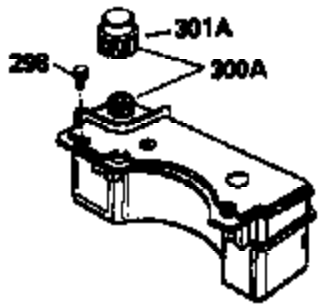

Ref #	Part Number	Qty	Description
151	31673	2	Valve Spring Cap
169	27234A	1	* Valve Cover Gasket
172	32755	1	Valve Cover
174	30200	2	Screw, 10-24 x 9/16"
178	29752	2	Nut & Lock Washer, 1/4-28
182	6201	2	Screw, 1/4-28 x 7/8"
184	26756	1	* Carburetor To Intake Pipe Gasket
185	31384A	1	Intake Pipe (Incl. 224)
186	34337	1	Governor Link
189	650839	2	Screw, 1/4-20 x 3/8"
190	35831	1	Brake Lever
191	35039B	1	S.E. Brake Bracket (Incl. 195)
192	34966	1	Brake Control Link
193	34965	1	Brake Spring
194	32309	1	Retaining Ring
195	610973	1	Terminal
200	35727	1	Control Bracket (202 thru 205)
202	36482	1	Compression Spring
203	31342	1	Compression Spring
204	650549	1	Screw, 5-40 x 7/16"
205	650777	1	Screw, 6-32 x 21/32"
207	34336	1	Throttle Link
209	30200	2	Screw, 10-24 x 9/16"
215	35511	1	Control Knob
223	650451	2	Screw, 1/4-20 x 1"
224	34690A	1	* Intake Pipe Gasket
238	650932	2	Screw, 10-32 x 49/64"
239	34338	1	* Air Cleaner Gasket
245	35066	1	Air Cleaner Filter
260	35826	1	Blower Housing
261	30200	2	Screw, 10-24 x 9/16"
262	650831	2	Screw, 1/4-20 x 1/2"
275	36473	1	Muffler (Incl. 277)
275B	391020	1	Spark Arrestor Muffler (Optional)(Incl. 277A)
277	650988	2	Screw, 1/4-20 x 2-5/16"
285	35000	1	Starter Cup
287	650926	2	Screw, 8-32 x 21/64"
290	34357	1	Fuel Line
292	26460	2	Fuel Line Clamp
300	35586	1	Fuel Tank (Incl. 292 & 301)
301	35355	1	Fuel Cap
305	35819A	1	Oil Fill Tube
306	34265	1	* "O"-Ring
307	35499	1	"O"-Ring
309	650936	1	Screw, 10-32 x 13/32"
310	35822	1	Dipstick
313	34080	1	Spacer
370	36261	1	Instruction Decal
370A	35167	1	Instruction Decal
380	632681	1	Carburetor (Incl. 184)
390	590702	1	Rewind Starter (NOTE: This engine could have been built with 590637 starter. Refer to the design of the air intake louvers for part identification. Individual starter parts do not interchange.)
400	36481	1	* Gasket Set (Incl. items marked PK in notes) Incl. part #'s 26756 (1), 27234A (1), 33735 (1), 34265 (1), 34338 (1), 34690A (1), 35261 (1), 36477 (1)

ILLUSTRATION SHOWS TYPICAL PARTS ONLY. ORDER BY PART NUMBER. PARTS NOT LISTED ARE SUPPLIED BY OEM.
VIEW 2 OF 3