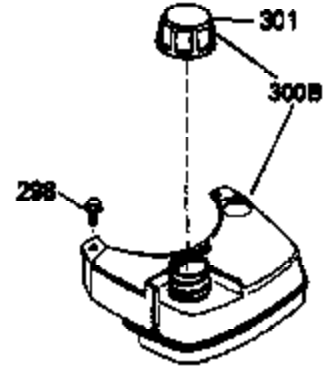

Ref #	Part Number	Qty	Description
151	31673	2	Valve Spring Cap
169	27234A	1	* Valve Cover Gasket
172	32755	1	Valve Cover
174	30200	2	Screw, 10-24 x 9/16"
178	29752	2	Nut & Lock Washer, 1/4-28
182	6201	2	Screw, 1/4-28 x 7/8"
184	26756	1	* Carburetor To Intake Pipe Gasket
185	31384A	1	Intake Pipe (Incl. 224)
186	34337	1	Governor Link
189	650839	2	Screw, 1/4-20 x 3/8"
190	35831	1	Brake Lever
191	35039B	1	S.E. Brake Bracket (Incl. 195)
192	34966	1	Brake Control Link
193	34965	1	Brake Spring
194	32309	1	Retaining Ring
195	610973	1	Terminal
200	35727	1	Control Bracket (202 thru 205)
202	36482	1	Compression Spring
203	31342	1	Compression Spring
204	650549	1	Screw, 5-40 x 7/16"
205	650777	1	Screw, 6-32 x 21/32"
207	34336	1	Throttle Link
209	30200	2	Screw, 10-24 x 9/16"
215	35511	1	Control Knob
223	650451	2	Screw, 1/4-20 x 1"
224	34690A	1	* Intake Pipe Gasket
238	650932	2	Screw, 10-32 x 49/64"
239	34338	1	* Air Cleaner Gasket
245	35066	1	Air Cleaner Filter
260	35826	1	Blower Housing
261	30200	2	Screw, 10-24 x 9/16"
262	650831	2	Screw, 1/4-20 x 1/2"
275	36473	1	Muffler (Incl. 277)
275B	391020	1	Spark Arrestor Muffler (Optional)(Incl. 277A)
277	650988	2	Screw, 1/4-20 x 2-5/16"
285	35000	1	Starter Cup
287	650926	2	Screw, 8-32 x 21/64"
290	34357	1	Fuel Line
292	26460	2	Fuel Line Clamp
300	35586	1	Fuel Tank (Incl. 292 & 301)
301	35355	1	Fuel Cap
305	35819A	1	Oil Fill Tube
306	34265	1	* "O"-Ring
307	35499	1	"O"-Ring
309	650936	1	Screw, 10-32 x 13/32"
310	35822	1	Dipstick
313	34080	1	Spacer
370	36261	1	Instruction Decal
370A	35167	1	Instruction Decal
380	632681	1	Carburetor (Incl. 184)
390	590702	1	Rewind Starter (NOTE: This engine could have been built with 590637 starter. Refer to the design of the air intake louvers for part identification. Individual starter parts do not interchange.)
400	36481	1	* Gasket Set (Incl. items marked PK in notes) Incl. part #'s 26756 (1), 27234A (1), 33735 (1), 34265 (1), 34338 (1), 34690A (1), 35261 (1), 36477 (1)

ILLUSTRATION SHOWS TYPICAL PARTS ONLY. ORDER BY PART NUMBER. PARTS NOT LISTED ARE SUPPLIED BY OEM.
VIEW 2 OF 3