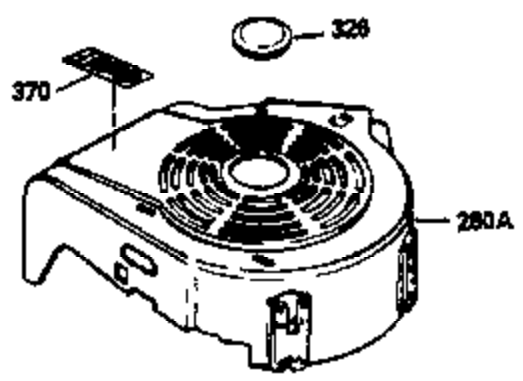

Ref #	Part Number	Qty	Description
151	31673	2	Valve Spring Cap
169	27234A	1	* Valve Cover Gasket
172	32755	1	Valve Cover
174	30200	2	Screw, 10-24 x 9/16"
178	29752	2	Nut & Lock Washer, 1/4-28
182	6201	2	Screw, 1/4-28 x 7/8"
184	26756	1	* Carburetor To Intake Pipe Gasket
185	31384A	1	Intake Pipe (Incl. 224)
186	34337	1	Governor Link
189	650839	2	Screw, 1/4-20 x 3/8"
190	35831	1	Brake Lever
191	35039B	1	S.E. Brake Bracket (Incl. 195)
192	34966	1	Brake Control Link
193	34965	1	Brake Spring
194	32309	1	Retaining Ring
195	610973	1	Terminal
200	35727	1	Control Bracket (202 thru 205)
202	36482	1	Compression Spring
203	31342	1	Compression Spring
204	650549	1	Screw, 5-40 x 7/16"
205	650777	1	Screw, 6-32 x 21/32"
207	34336	1	Throttle Link
209	30200	2	Screw, 10-24 x 9/16"
215	35511	1	Control Knob
223	650451	2	Screw, 1/4-20 x 1"
224	34690A	1	* Intake Pipe Gasket
238	650932	2	Screw, 10-32 x 49/64"
239	34338	1	* Air Cleaner Gasket
245	35066	1	Air Cleaner Filter
260	35826	1	Blower Housing
261	30200	2	Screw, 10-24 x 9/16"
262	650831	2	Screw, 1/4-20 x 1/2"
275	36473	1	Muffler (Incl. 277)
275B	391020	1	Spark Arrestor Muffler (Optional)(Incl. 277A)
277	650988	2	Screw, 1/4-20 x 2-5/16"
285	35000	1	Starter Cup
287	650926	2	Screw, 8-32 x 21/64"
290	34357	1	Fuel Line
292	26460	2	Fuel Line Clamp
300	35586	1	Fuel Tank (Incl. 292 & 301)
301	35355	1	Fuel Cap
305	35819A	1	Oil Fill Tube
306	34265	1	* "O"-Ring
307	35499	1	"O"-Ring
309	650936	1	Screw, 10-32 x 13/32"
310	35822	1	Dipstick
313	34080	1	Spacer
370	36261	1	Instruction Decal
370A	35167	1	Instruction Decal
380	632681	1	Carburetor (Incl. 184)
390	590702	1	Rewind Starter (NOTE: This engine could have been built with 590637 starter. Refer to the design of the air intake louvers for part identification. Individual starter parts do not interchange.)
400	36481	1	* Gasket Set (Incl. items marked PK in notes) Incl. part #'s 26756 (1), 27234A (1), 33735 (1), 34265 (1), 34338 (1), 34690A (1), 35261 (1), 36477 (1)

ILLUSTRATION SHOWS TYPICAL PARTS ONLY. ORDER BY PART NUMBER. PARTS NOT LISTED ARE SUPPLIED BY OEM.
VIEW 2 OF 3