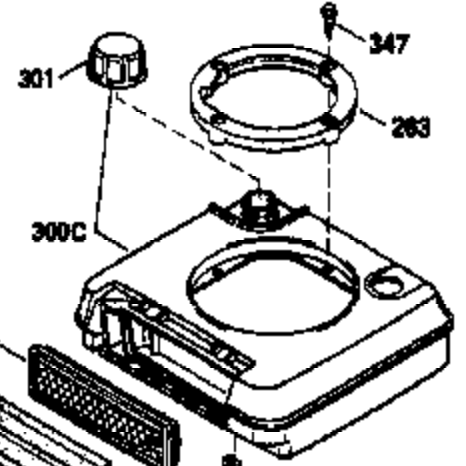

Ref #	Part Number	Qty	Description
151	31673	2	Valve Spring Cap
169	27234A	1	* Valve Cover Gasket
172	32755	1	Valve Cover
174	30200	2	Screw, 10-24 x 9/16"
178	29752	2	Nut & Lock Washer, 1/4-28
182	6201	2	Screw, 1/4-28 x 7/8"
184	26756	1	* Carburetor To Intake Pipe Gasket
185	31384A	1	Intake Pipe (Incl. 224)
186	34337	1	Governor Link
189	650839	2	Screw, 1/4-20 x 3/8"
190	35831	1	Brake Lever
191	35039B	1	S.E. Brake Bracket (Incl. 195)
192	34966	1	Brake Control Link
193	34965	1	Brake Spring
194	32309	1	Retaining Ring
195	610973	1	Terminal
200	35727	1	Control Bracket (202 thru 205)
202	36482	1	Compression Spring
203	31342	1	Compression Spring
204	650549	1	Screw, 5-40 x 7/16"
205	650777	1	Screw, 6-32 x 21/32"
207	34336	1	Throttle Link
209	30200	2	Screw, 10-24 x 9/16"
215	35511	1	Control Knob
223	650451	2	Screw, 1/4-20 x 1"
224	34690A	1	* Intake Pipe Gasket
238	650932	2	Screw, 10-32 x 49/64"
239	34338	1	* Air Cleaner Gasket
245	35066	1	Air Cleaner Filter
260	35826	1	Blower Housing
261	30200	2	Screw, 10-24 x 9/16"
262	650831	2	Screw, 1/4-20 x 1/2"
275	36473	1	Muffler (Incl. 277)
275B	391020	1	Spark Arrestor Muffler (Optional)(Incl. 277A)
277	650988	2	Screw, 1/4-20 x 2-5/16"
285	35000	1	Starter Cup
287	650926	2	Screw, 8-32 x 21/64"
290	34357	1	Fuel Line
292	26460	2	Fuel Line Clamp
300	35586	1	Fuel Tank (Incl. 292 & 301)
301	35355	1	Fuel Cap
305	35819A	1	Oil Fill Tube
306	34265	1	* "O"-Ring
307	35499	1	"O"-Ring
309	650936	1	Screw, 10-32 x 13/32"
310	35822	1	Dipstick
313	34080	1	Spacer
370	36261	1	Instruction Decal
370A	35167	1	Instruction Decal
380	632681	1	Carburetor (Incl. 184)
390	590702	1	Rewind Starter (NOTE: This engine could have been built with 590637 starter. Refer to the design of the air intake louvers for part identification. Individual starter parts do not interchange.)
400	36481	1	* Gasket Set (Incl. items marked PK in notes) Incl. part #'s 26756 (1), 27234A (1), 33735 (1), 34265 (1), 34338 (1), 34690A (1), 35261 (1), 36477 (1)

ILLUSTRATION SHOWS TYPICAL PARTS ONLY. ORDER BY PART NUMBER. PARTS NOT LISTED ARE SUPPLIED BY OEM.
VIEW 2 OF 3