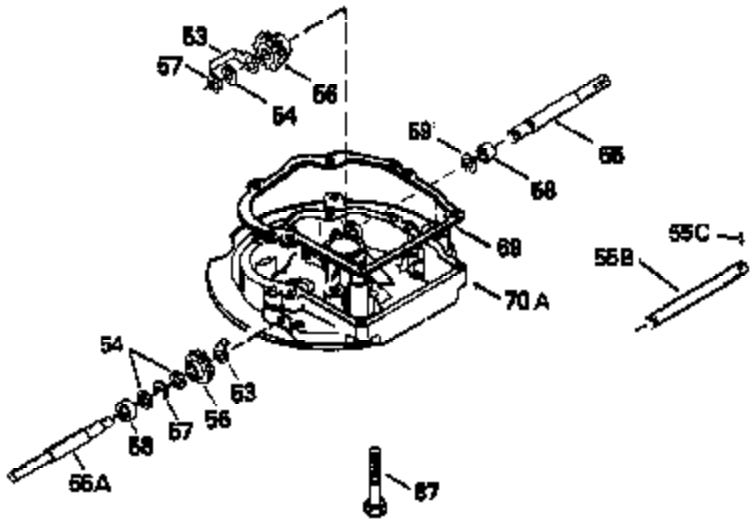

Ref #	Part Number	Qty	Description
12B	34695	1	Breather Tube Elbow
19	36281	1	Extension Spring
69	35261	1	* Mounting Flange Gasket
110C	34961	1	Ground Wire
166	35827	1	Engine Shroud
182	6201	2	Screw, 1/4-28 x 7/8"
185	31384A	1	Intake Pipe (Incl. 224)
186	34337	1	Governor Link
209	30200	2	Screw, 10-24 x 9/16"
223	650451	2	Screw, 1/4-20 x 1"
238	650932	2	Screw, 10-32 x 49/64"
241	35797	1	Air Cleaner Collar
245	35066	1	Air Cleaner Filter
250	35065	1	Air Cleaner Cover
263A	35821	1	Starter Grill