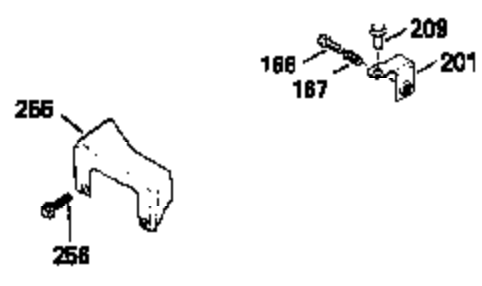

Ref #	Part Number	Qty	Description
12B	34695	1	Breather Tube Elbow
19	36281	1	Extension Spring
69	35261	1	* Mounting Flange Gasket
110C	34961	1	Ground Wire
166	35827	1	Engine Shroud
182	6201	2	Screw, 1/4-28 x 7/8"
185	31384A	1	Intake Pipe (Incl. 224)
186	34337	1	Governor Link
209	30200	2	Screw, 10-24 x 9/16"
223	650451	2	Screw, 1/4-20 x 1"
238	650932	2	Screw, 10-32 x 49/64"
241	35797	1	Air Cleaner Collar
245	35066	1	Air Cleaner Filter
250	35065	1	Air Cleaner Cover
263A	35821	1	Starter Grill