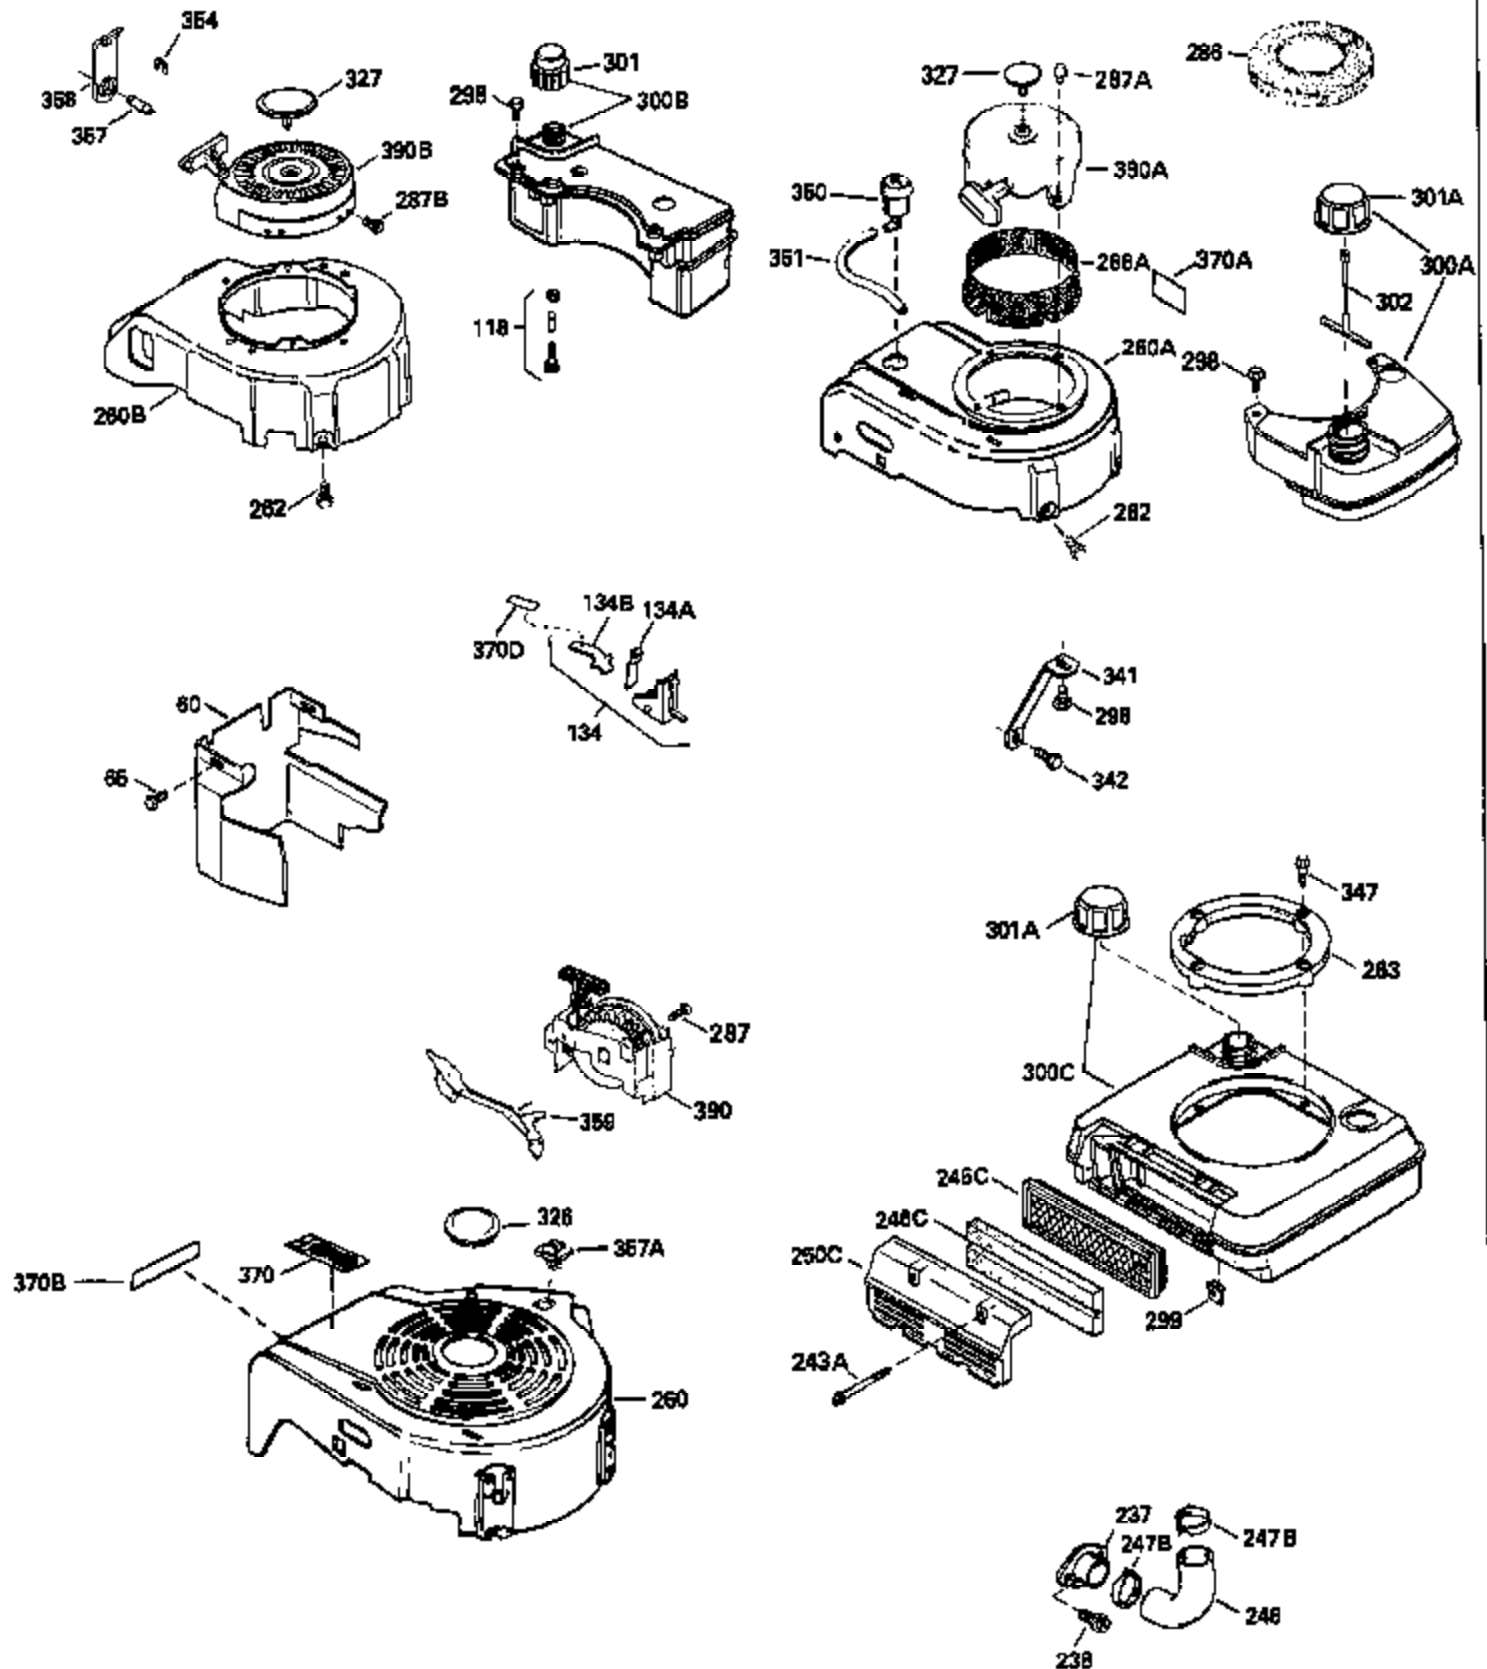

ILLUSTRATION SHOWS TYPICAL PARTS ONLY. ORDER BY PART NUMBER. PARTS NOT LISTED ARE SUPPLIED BY OEM.

Ref #	Part Number	Qty	Description
12B	34695	1	Breather Tube Elbow
110C	34961	1	Ground Wire
166	35827	1	Engine Shroud
238	650932	2	Screw, 10-32 x 49/64"
260	35826	1	Blower Housing
262	650831	2	Screw, 1/4-20 x 1/2"
263A	35821	1	Starter Grill
287	650926	2	Screw, 8-32 x 21/64"
301	35355	1	Fuel Cap
347	650898	4	Screw, 10-32 x 19/32"
370A	35167	1	Instruction Decal
370	36261	1	Instruction Decal
390	590702	1	Rewind Starter (NOTE: This engine could have been built with 590637 starter. Refer to the design of the air intake louvers for part identification. Individual starter parts do not interchange.)