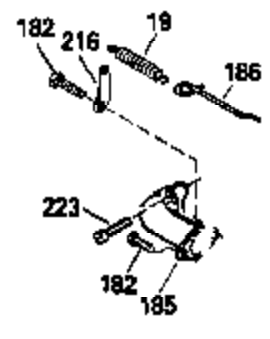

Ref #	Part Number	Qty	Description
12B	34695	1	Breather Tube Elbow
19	36281	1	Extension Spring
69	35261	1	* Mounting Flange Gasket
110C	34961	1	Ground Wire
166	35827	1	Engine Shroud
182	6201	2	Screw, 1/4-28 x 7/8"
185	31384A	1	Intake Pipe (Incl. 224)
186	34337	1	Governor Link
209	30200	2	Screw, 10-24 x 9/16"
223	650451	2	Screw, 1/4-20 x 1"
238	650932	2	Screw, 10-32 x 49/64"
241	35797	1	Air Cleaner Collar
245	35066	1	Air Cleaner Filter
250	35065	1	Air Cleaner Cover
263A	35821	1	Starter Grill