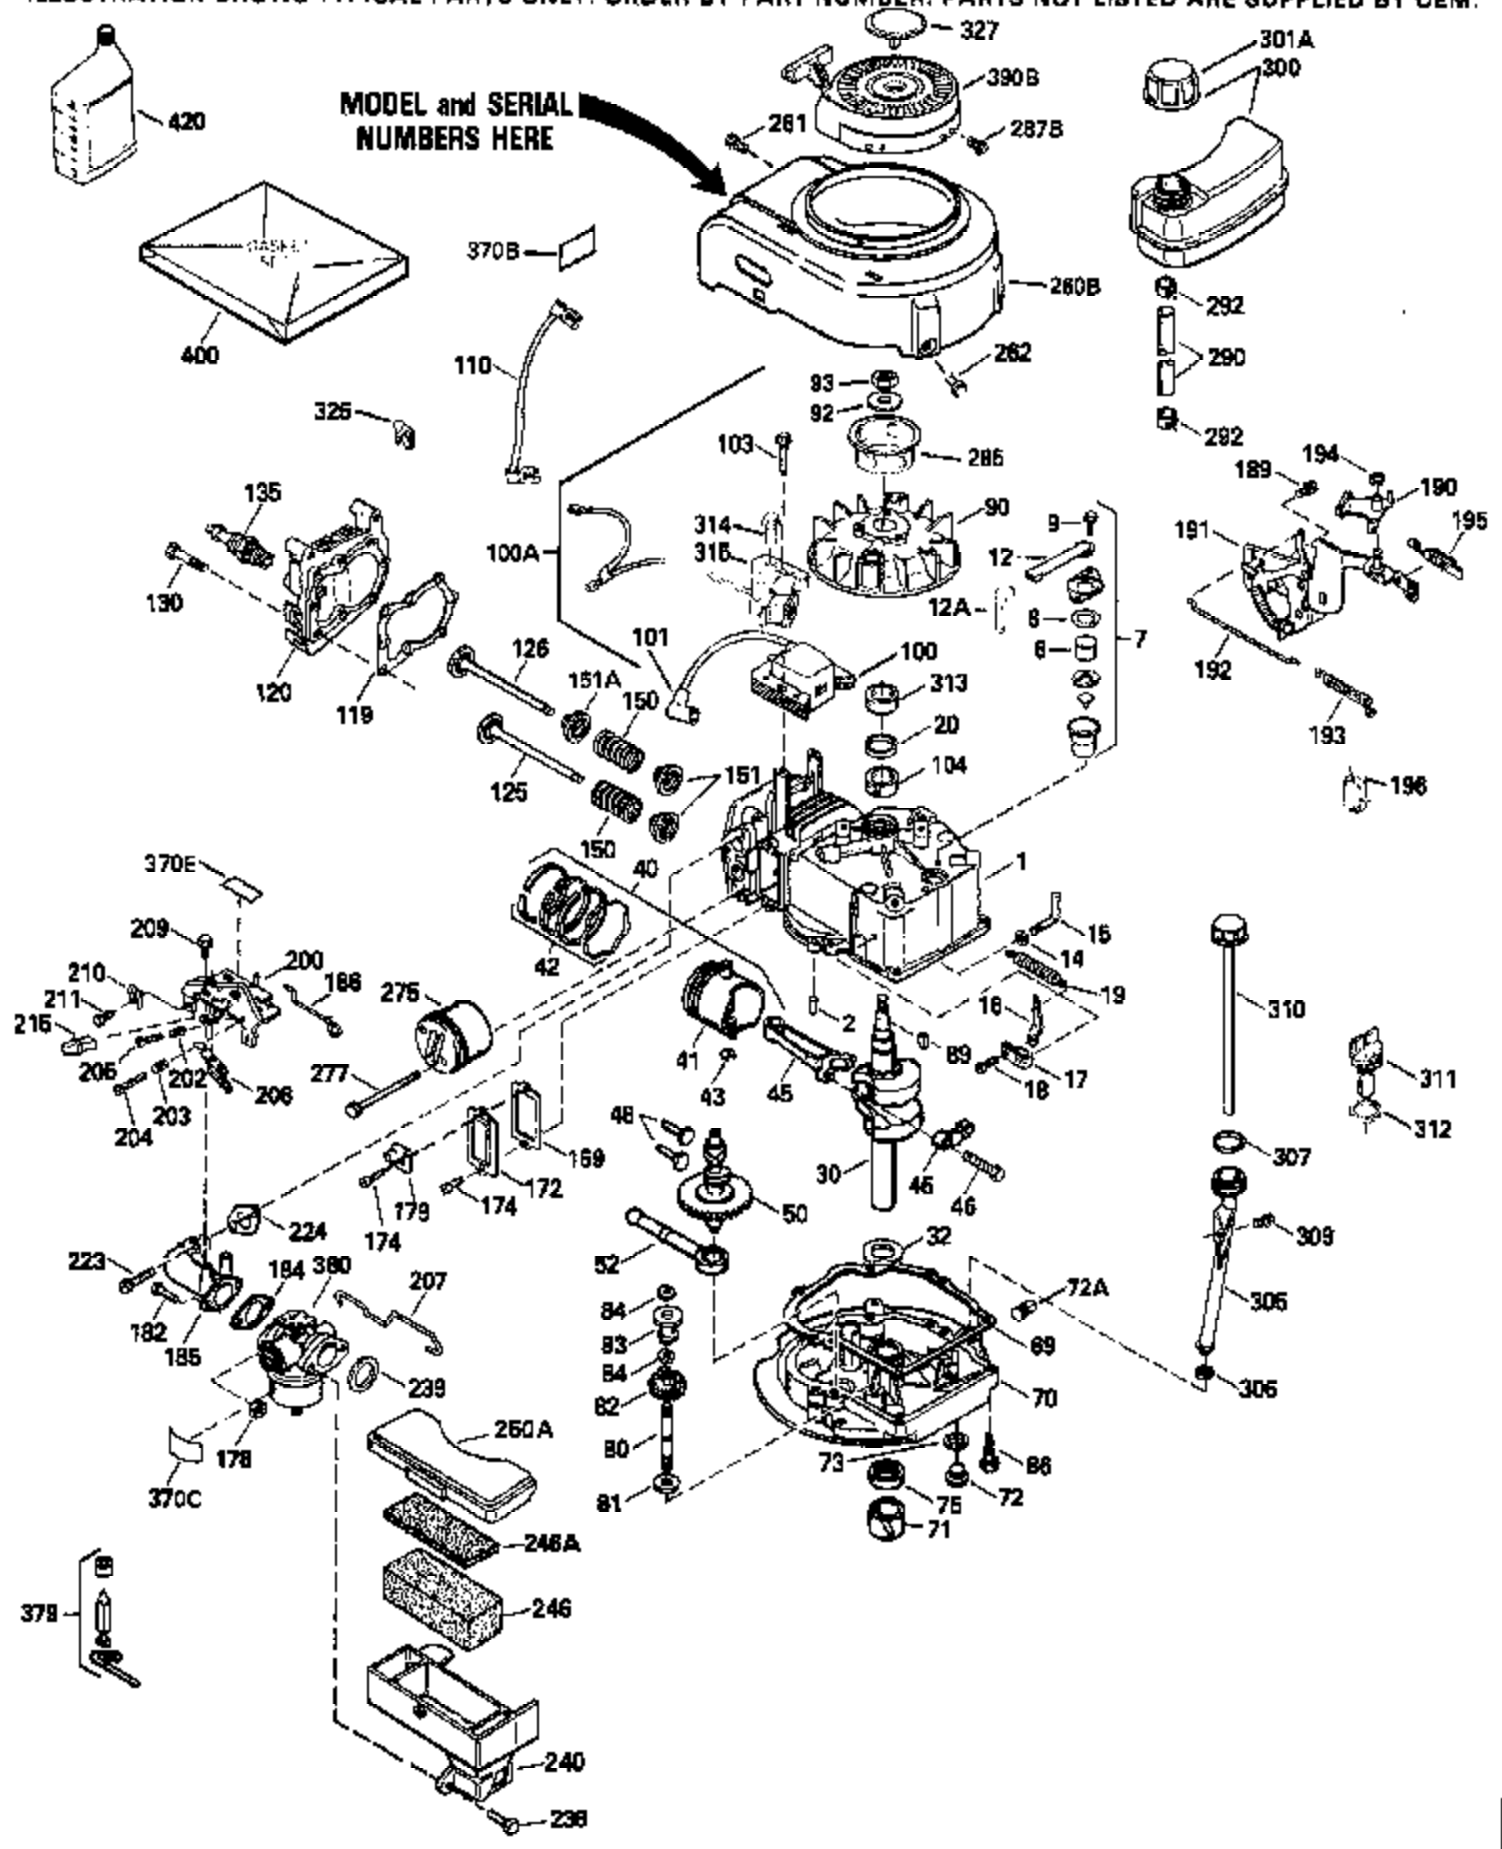

ILLUSTRATION SHOWS TYPICAL PARTS ONLY. ORDER BY PART NUMBER. PARTS NOT LISTED ARE SUPPLIED BY OEM.

MODEL and SERIAL  
NUMBERS HERE

Ref #	Part Number	Qty	Description
	1 36478	1	Cylinder (Incl. 2 & 20)
	2 26727	2	Dowel Pin
	6 33734	1	Breather Element
	7 34214A	1	Breather Ass'y. (Incl.6,8,9,12,12B)
	8 33735	1	* Breather Gasket
	9 30200	2	Screw, 10-24 x 9/16"
12B	34695	1	Breather Tube Elbow
	12 33886	1	Breather Tube
	14 28277	1	Washer
	15 30589	1	Governor Rod (Incl. 14)
	16 31383A	1	Governor Lever
	17 31335	1	Governor Lever Clamp
	18 650548	1	Screw, 8-32 x 5/16"
	19 36281	1	Extension Spring
	20 32600	1	Oil Seal
	30 35801	1	Crankshaft
	40 36073	1	Piston, Pin & Ring Set (Std.)
	40 36074	1	Piston, Pin & Ring Set (.010" OS)
	40 36075	1	Piston, Pin & Ring Set (.020" OS)
	41 36070	1	Piston & Pin Ass'y. (Std.) (Incl. 43)
	41 36071	1	Piston & Pin Ass'y. (.010" OS) (Incl. 43)
	41 36072	1	Piston & Pin Ass'y. (.020" OS) (Incl. 43)
	42 36076	1	Ring Set (Std.)
	42 36077	1	Ring Set (.010" OS)
	42 36078	1	Ring Set (.020" OS)
	43 20381	2	Piston Pin Retaining Ring
	45 32875	1	Connecting Rod Ass'y. (Incl. 46)
	46 32610A	2	Connecting Rod Bolt
	48 27241	2	Valve Lifter
	50 35992	1	Camshaft (MCR)
	52 29914	1	Oil Pump Ass'y.
	69 35261	1	* Mounting Flange Gasket
	70 34311D	1	Mounting Flange (Incl. 72 thru 83)
	72 30572	1	Oil Drain Plug
	73 28833	1	Drain Plug Gasket
	75 27897	1	Oil Seal
	80 30574A	1	Governor Shaft
	81 30590A	1	Washer
	82 30591	1	Governor Gear Ass'y. (Incl. 81)
	83 30588A	1	Governor Spool
	86 650488	6	Screw, 1/4-20 x 1-1/4"
	89 611004	1	Flywheel Key
	90 611150	1	Flywheel
	92 650815	1	Belleville Washer
	93 650816	1	Flywheel Nut
	100 34443A	1	Solid State Ignition
	101 610118	1	Spark Plug Cover
	103 650814	2	Screw, Torx T-15 10-24 x 1"
110C	34961	1	Ground Wire
	110 34970	1	Ground Wire
	119 36477	1	* Cylinder Head Gasket
	120 36476	1	Cylinder Head
	125 36471	1	Exhaust Valve (Std.) (Incl. 151)
	125 36472	1	Exhaust Valve (1/32" OS) (Incl. 151)
	126 29314B	1	Intake Valve (Std.) (Incl. 151)
	126 29315C	1	Intake Valve (1/32" OS) (Incl. 151)
	130 6021A	8	Screw, 5/16-18 x 1-1/2"
	135 35395	1	Resistor Spark Plug (RJ19LM)