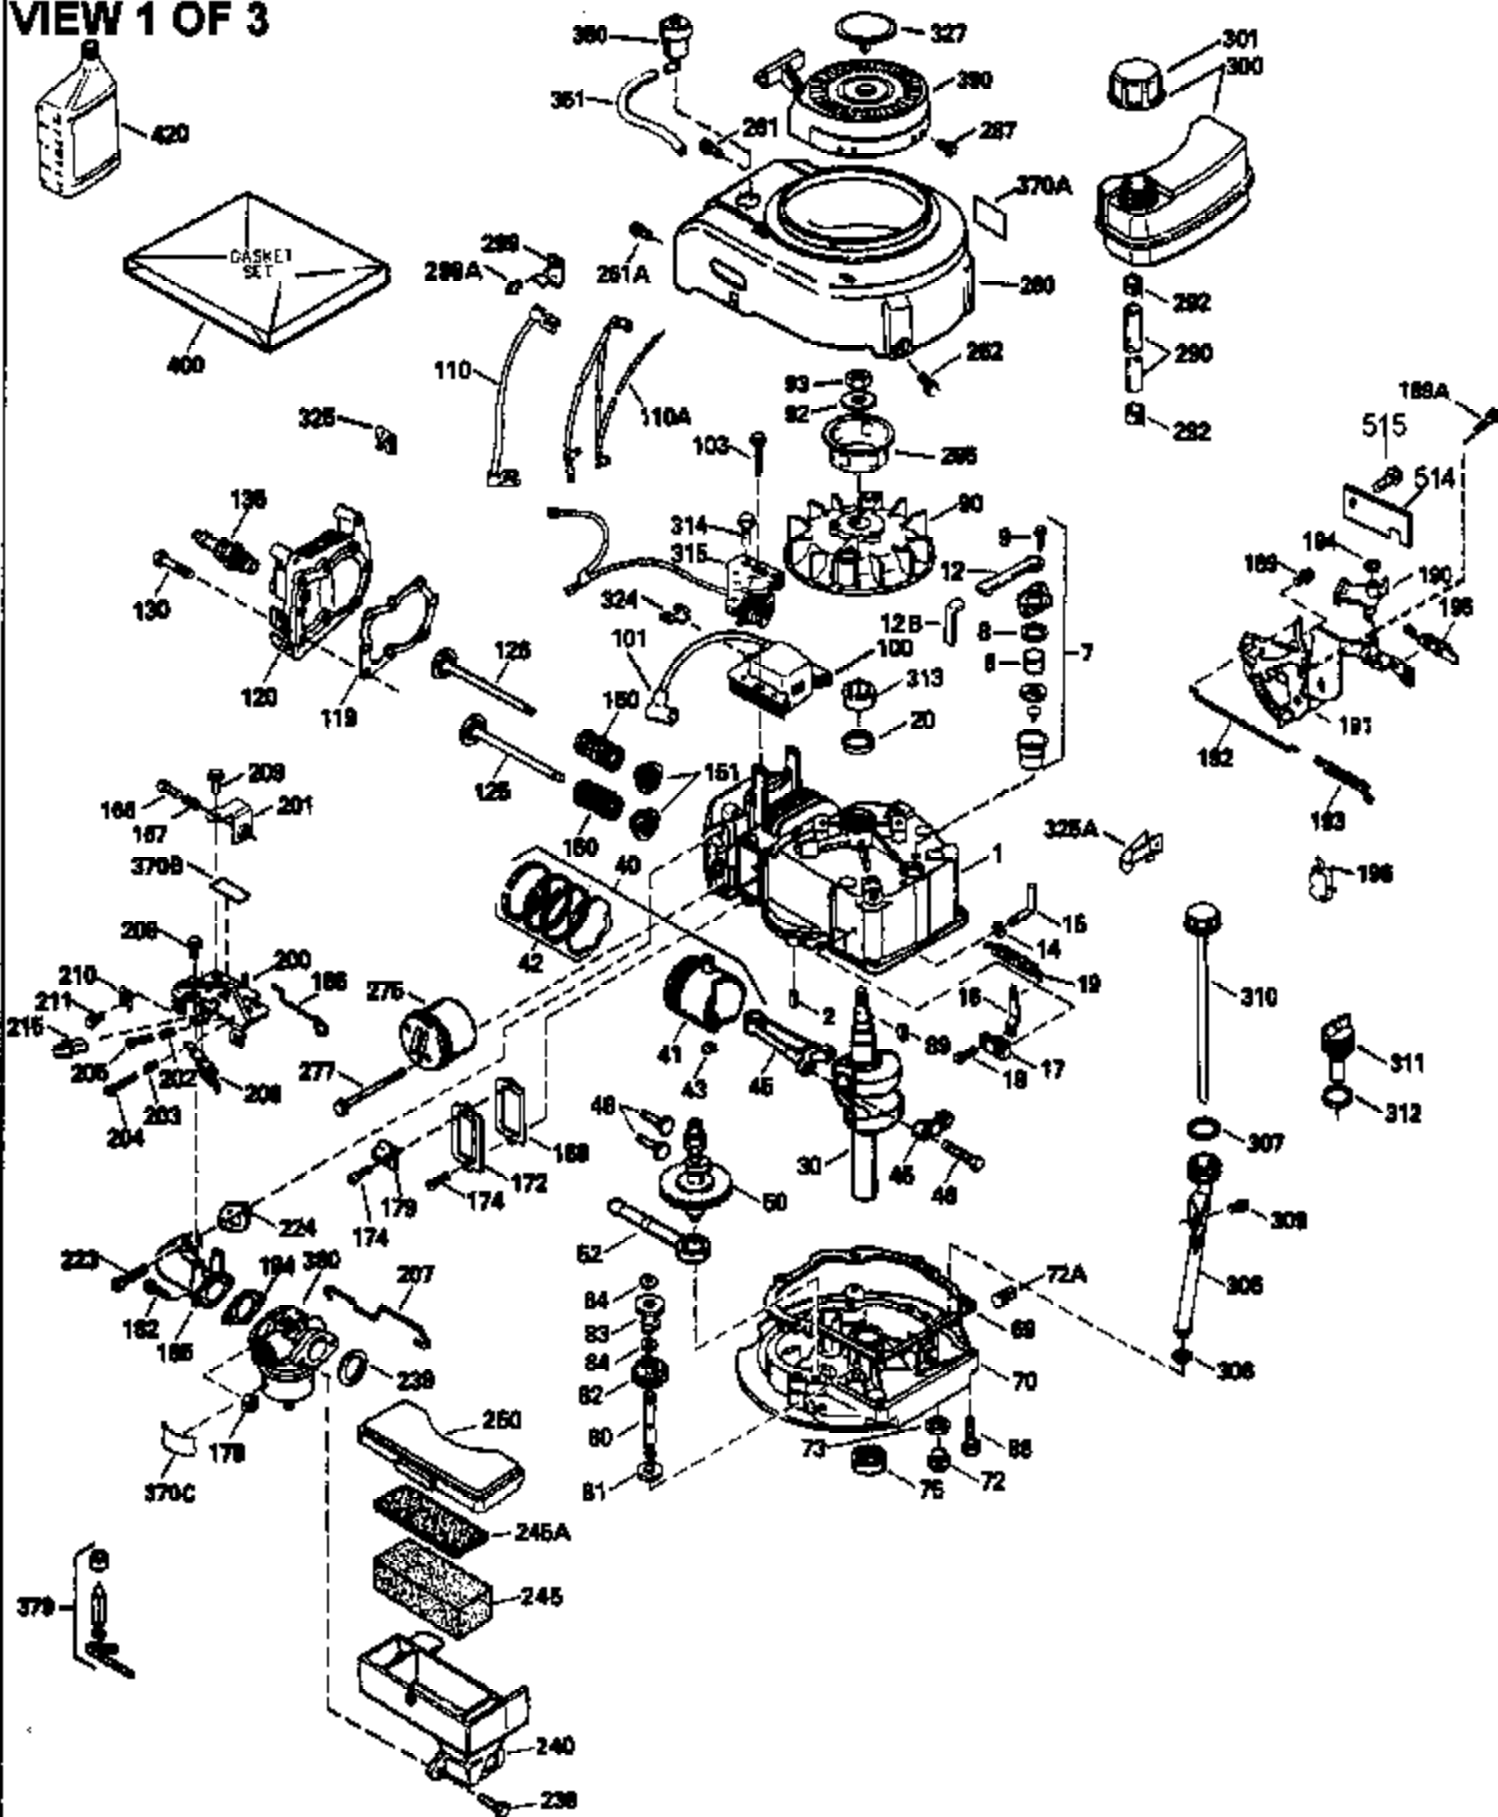

ILLUSTRATION SHOWS TYPICAL PARTS ONLY. ORDER BY PART NUMBER. PARTS NOT LISTED ARE SUPPLIED BY OEM.

VIEW 1 OF 3

Ref #	Part Number	Qty	Description
1	36478	1	Cylinder (Incl. 2 & 20)
2	26727	2	Dowel Pin
6	33734	1	Breather Element
7	34214A	1	Breather Ass'y. (Incl. 6,8,9,12,12B)
8	33735	1	* Breather Gasket
9	30200	2	Screw, 10-24 x 9/16"
12	33886	1	Breather Tube
12B	34695	1	Breather Tube Elbow
14	28277	1	Washer
15	30589	1	Governor Rod (Incl. 14)
16	31383A	1	Governor Lever
17	31335	1	Governor Lever Clamp
18	650548	1	Screw, 8-32 x 5/16"
19	36281	1	Extension Spring
20	32600	1	Oil Seal
30	35801	1	Crankshaft
40	36073	1	Piston, Pin & Ring Set (Std.)
40	36074	1	Piston, Pin & Ring Set (.010" OS)
40	36075	1	Piston, Pin & Ring Set (.020" OS)
41	36070	1	Piston & Pin Ass'y. (Std.) (Incl. 43)
41	36071	1	Piston & Pin Ass'y. (.010" OS) (Incl. 43)
41	36072	1	Piston & Pin Ass'y. (.020" OS) (Incl. 43)
42	36076	1	Ring Set (Std.)
42	36077	1	Ring Set (.010" OS)
42	36078	1	Ring Set (.020" OS)
43	20381	2	Piston Pin Retaining Ring
45	32875	1	Connecting Rod Ass'y. (Incl. 46)
46	32610A	2	Connecting Rod Bolt
48	27241	2	Valve Lifter
50	35992	1	Camshaft (MCR)
52	29914	1	Oil Pump Ass'y.
69	35261	1	* Mounting Flange Gasket
70	34311D	1	Mounting Flange (Incl. 72 thru 83)
72	30572	1	Oil Drain Plug
73	28833	1	Drain Plug Gasket
75	27897	1	Oil Seal
80	30574A	1	Governor Shaft
81	30590A	1	Washer
82	30591	1	Governor Gear Ass'y. (Incl. 81)
83	30588A	1	Governor Spool
86	650488	6	Screw, 1/4-20 x 1-1/4"
89	611004	1	Flywheel Key
90	611109	1	Flywheel
92	650815	1	Belleville Washer
93	650816	1	Flywheel Nut
100	34443A	1	Solid State Ignition
101	610118	1	Spark Plug Cover
103	650814	2	Screw, Torx T-15, 10-24 x 1"
110	34961	1	Ground Wire
119	36477	1	* Cylinder Head Gasket
120	36476	1	Cylinder Head
125	36471	1	Exhaust Valve (Std.) (Incl. 151)
125	36472	1	Exhaust Valve (1/32" OS) (Incl. 151)
126	29314B	1	Intake Valve (Std.) (Incl. 151)
126	29315C	1	Intake Valve (1/32" OS) (Incl. 151)
130	6021A	8	Screw, 5/16-18 x 1-1/2"
135	35395	1	Resistor Spark Plug (RJ19LM)
150	35991	2	Valve Spring