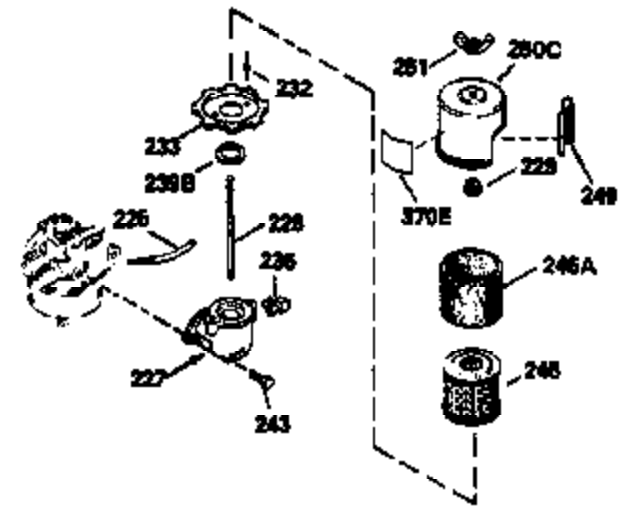

Ref #	Part Number	Qty	Description
	92 650815	1	Belleville Washer
110B	35853	1	D.C. Starter Wire
110C	34970	1	Ground Wire
166	35827	1	Engine Shroud
191	36559	1	S.E. Brake Bracket (Incl. 195)
238	650932	2	Screw, 10-32 x 49/64"
245	35066	1	Air Cleaner Filter
263A	35821	1	Starter Grill
287	650926	2	Screw, 8-32 x 21/64"
301	35355	1	Fuel Cap
322A	610885	1	Connector Body
347	650898A	4	Screw, 10-32 x 27/32"
370A	36261	1	Lubrication Decal
390	590702	1	Rewind Starter (NOTE: This engine could have been built with 590637 starter. Refer to the design of the air intake louvers for part identification. Individual starter parts do not interchange.)

ILLUSTRATION SHOWS TYPICAL PARTS ONLY. ORDER BY PART NUMBER. PARTS NOT LISTED ARE SUPPLIED BY OEM.

VIEW 3 OF 3