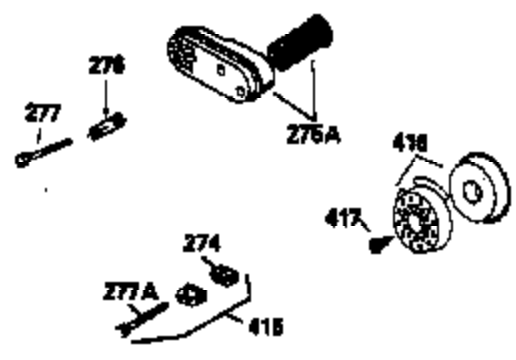

Ref #	Part Number	Qty	Description
	92 650815	1	Belleville Washer
110B	35853	1	D.C. Starter Wire
110C	34970	1	Ground Wire
166	35827	1	Engine Shroud
191	36559	1	S.E. Brake Bracket (Incl. 195)
238	650932	2	Screw, 10-32 x 49/64"
245	35066	1	Air Cleaner Filter
263A	35821	1	Starter Grill
287	650926	2	Screw, 8-32 x 21/64"
301	35355	1	Fuel Cap
322A	610885	1	Connector Body
347	650898A	4	Screw, 10-32 x 27/32"
370A	36261	1	Lubrication Decal
390	590702	1	Rewind Starter (NOTE: This engine could have been built with 590637 starter. Refer to the design of the air intake louvers for part identification. Individual starter parts do not interchange.)

ILLUSTRATION SHOWS TYPICAL PARTS ONLY. ORDER BY PART NUMBER. PARTS NOT LISTED ARE SUPPLIED BY OEM.

VIEW 3 OF 3