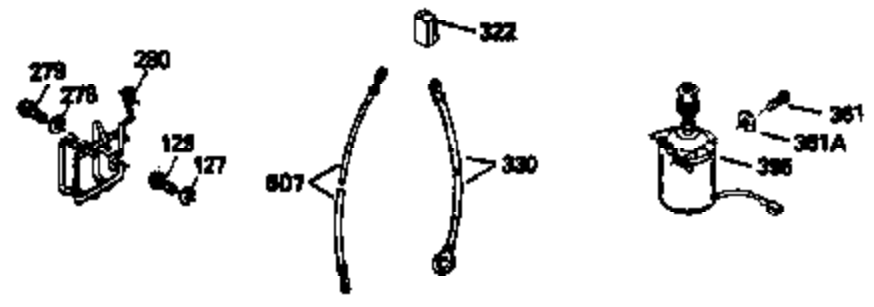

Ref #	Part Number	Qty	Description
	92 650815	1	Belleville Washer
110B	35853	1	D.C. Starter Wire
110C	34970	1	Ground Wire
166	35827	1	Engine Shroud
191	36559	1	S.E. Brake Bracket (Incl. 195)
238	650932	2	Screw, 10-32 x 49/64"
245	35066	1	Air Cleaner Filter
263A	35821	1	Starter Grill
287	650926	2	Screw, 8-32 x 21/64"
301	35355	1	Fuel Cap
322A	610885	1	Connector Body
347	650898A	4	Screw, 10-32 x 27/32"
370A	36261	1	Lubrication Decal
390	590702	1	Rewind Starter (NOTE: This engine could have been built with 590637 starter. Refer to the design of the air intake louvers for part identification. Individual starter parts do not interchange.)

ILLUSTRATION SHOWS TYPICAL PARTS ONLY. ORDER BY PART NUMBER. PARTS NOT LISTED ARE SUPPLIED BY OEM.

VIEW 3 OF 3