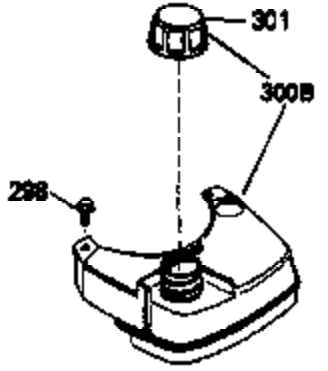

ILLUSTRATION SHOWS TYPICAL PARTS ONLY. ORDER BY PART NUMBER. PARTS NOT LISTED ARE SUPPLIED BY OEM.
VIEW 2 OF 3

Ref #	Part Number	Qty	Description
	92 650815	1	Belleville Washer
110B	35853	1	D.C. Starter Wire
110C	34970	1	Ground Wire
166	35827	1	Engine Shroud
191	36559	1	S.E. Brake Bracket (Incl. 195)
238	650932	2	Screw, 10-32 x 49/64"
245	35066	1	Air Cleaner Filter
263A	35821	1	Starter Grill
287	650926	2	Screw, 8-32 x 21/64"
301	35355	1	Fuel Cap
322A	610885	1	Connector Body
347	650898A	4	Screw, 10-32 x 27/32"
370A	36261	1	Lubrication Decal
390	590702	1	Rewind Starter (NOTE: This engine could have been built with 590637 starter. Refer to the design of the air intake louvers for part identification. Individual starter parts do not interchange.)