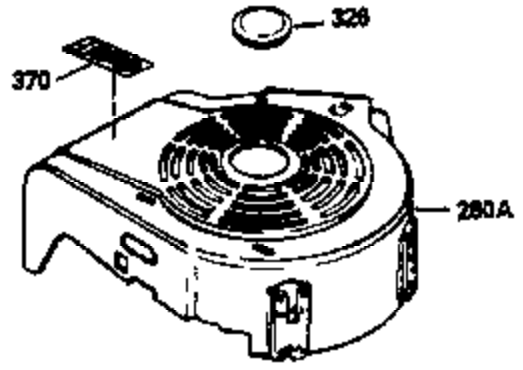

Ref #	Part Number	Qty	Description
151	31673	2	Valve Spring Cap
169	27234A	1	* Valve Cover Gasket
172	32755	1	Valve Cover
174	30200	2	Screw, 10-24 x 9/16"
178	29752	2	Nut & Lock Washer, 1/4-28
182	6201	2	Screw, 1/4-28 x 7/8"
184	26756	1	* Carburetor To Intake Pipe Gasket
185	31384A	1	Intake Pipe (Incl. 224)
186	34337	1	Governor Link
189	650839	2	Screw, 1/4-20 x 3/8"
190	35831	1	Brake Lever
191	35039B	1	S.E. Brake Bracket (Incl. 195)
192	34966	1	Brake Control Link
193	34965	1	Brake Spring
194	32309	1	Retaining Ring
195	610973	1	Terminal
200	35727	1	Control Bracket (Incl. 202 thru 205)
202	36482	1	Compression Spring
203	31342	1	Compression Spring
204	650549	1	Screw, 5-40 x 7/16"
205	650777	1	Screw, 6-32 x 21/32"
207	34336	1	Throttle Link
209	30200	2	Screw, 10-24 x 9/16"
215	35511	1	Control Knob
223	650451	2	Screw, 1/4-20 x 1"
224	34690A	1	* Intake Pipe Gasket
238	650932	2	Screw, 10-32 x 49/64"
239	34338	1	* Air Cleaner Gasket
245	35066	1	Air Cleaner Filter
260	35826	1	Blower Housing
261	30200	2	Screw, 10-24 x 9/16"
262	650831	2	Screw, 1/4-20 x 1/2"
275	36473	1	Muffler (Incl. 277)
277	650988	2	Screw, 1/4-20 x 2-5/16"
285	35000A	1	Starter Cup
287	650926	2	Screw, 8-32 x 21/64"
290	34357	1	Fuel Line
292	26460	2	Fuel Line Clamp
300	35586	1	Fuel Tank (Incl. 292 & 301)
301	35355	1	Fuel Cap
305	35819A	1	Oil Fill Tube
306	34265	1	* "O"-Ring
307	35499	1	"O"-Ring
309	650936	1	Screw, 10-32 x 13/32"
310	35822	1	Dipstick
313	34080	1	Spacer
370	36261	1	Instruction Decal
370A	35167	1	Control Decal
380	632681	1	Carburetor (Incl. 184)
390	590702	1	Rewind Starter (NOTE: This engine could have been built with 590637 starter. Refer to the design of the air intake louvers for part identification. Individual starter parts do not interchange.)
400	36481	1	* Gasket Set (Incl. items marked PK in notes) Incl. part #'s 26756 (1), 27234A (1), 33735 (1), 34265 (1), 34338 (1), 34690A (1), 35261 (1), 36477 (1)

ILLUSTRATION SHOWS TYPICAL PARTS ONLY. ORDER BY PART NUMBER. PARTS NOT LISTED ARE SUPPLIED BY OEM.
VIEW 2 OF 3