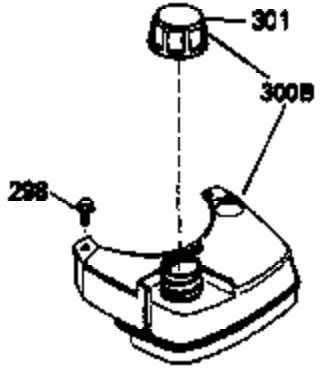

Ref #	Part Number	Qty	Description
151	31673	2	Valve Spring Cap
169	27234A	1	* Valve Cover Gasket
172	32755	1	Valve Cover
174	30200	2	Screw, 10-24 x 9/16"
178	29752	2	Nut & Lock Washer, 1/4-28
182	6201	2	Screw, 1/4-28 x 7/8"
184	26756	1	* Carburetor To Intake Pipe Gasket
185	31384A	1	Intake Pipe (Incl. 224)
186	34337	1	Governor Link
189	650839	2	Screw, 1/4-20 x 3/8"
190	35831	1	Brake Lever
191	35039B	1	S.E. Brake Bracket (Incl. 195)
192	34966	1	Brake Control Link
193	34965	1	Brake Spring
194	32309	1	Retaining Ring
195	610973	1	Terminal
200	35727	1	Control Bracket (Incl. 202 thru 205)
202	36482	1	Compression Spring
203	31342	1	Compression Spring
204	650549	1	Screw, 5-40 x 7/16"
205	650777	1	Screw, 6-32 x 21/32"
207	34336	1	Throttle Link
209	30200	2	Screw, 10-24 x 9/16"
215	35511	1	Control Knob
223	650451	2	Screw, 1/4-20 x 1"
224	34690A	1	* Intake Pipe Gasket
238	650932	2	Screw, 10-32 x 49/64"
239	34338	1	* Air Cleaner Gasket
245	35066	1	Air Cleaner Filter
260	35826	1	Blower Housing
261	30200	2	Screw, 10-24 x 9/16"
262	650831	2	Screw, 1/4-20 x 1/2"
275	36473	1	Muffler (Incl. 277)
277	650988	2	Screw, 1/4-20 x 2-5/16"
285	35000A	1	Starter Cup
287	650926	2	Screw, 8-32 x 21/64"
290	34357	1	Fuel Line
292	26460	2	Fuel Line Clamp
300	35586	1	Fuel Tank (Incl. 292 & 301)
301	35355	1	Fuel Cap
305	35819A	1	Oil Fill Tube
306	34265	1	* "O"-Ring
307	35499	1	"O"-Ring
309	650936	1	Screw, 10-32 x 13/32"
310	35822	1	Dipstick
313	34080	1	Spacer
370	36261	1	Instruction Decal
370A	35167	1	Control Decal
380	632681	1	Carburetor (Incl. 184)
390	590702	1	Rewind Starter (NOTE: This engine could have been built with 590637 starter. Refer to the design of the air intake louvers for part identification. Individual starter parts do not interchange.)
400	36481	1	* Gasket Set (Incl. items marked PK in notes) Incl. part #'s 26756 (1), 27234A (1), 33735 (1), 34265 (1), 34338 (1), 34690A (1), 35261 (1), 36477 (1)

ILLUSTRATION SHOWS TYPICAL PARTS ONLY. ORDER BY PART NUMBER. PARTS NOT LISTED ARE SUPPLIED BY OEM.
VIEW 2 OF 3