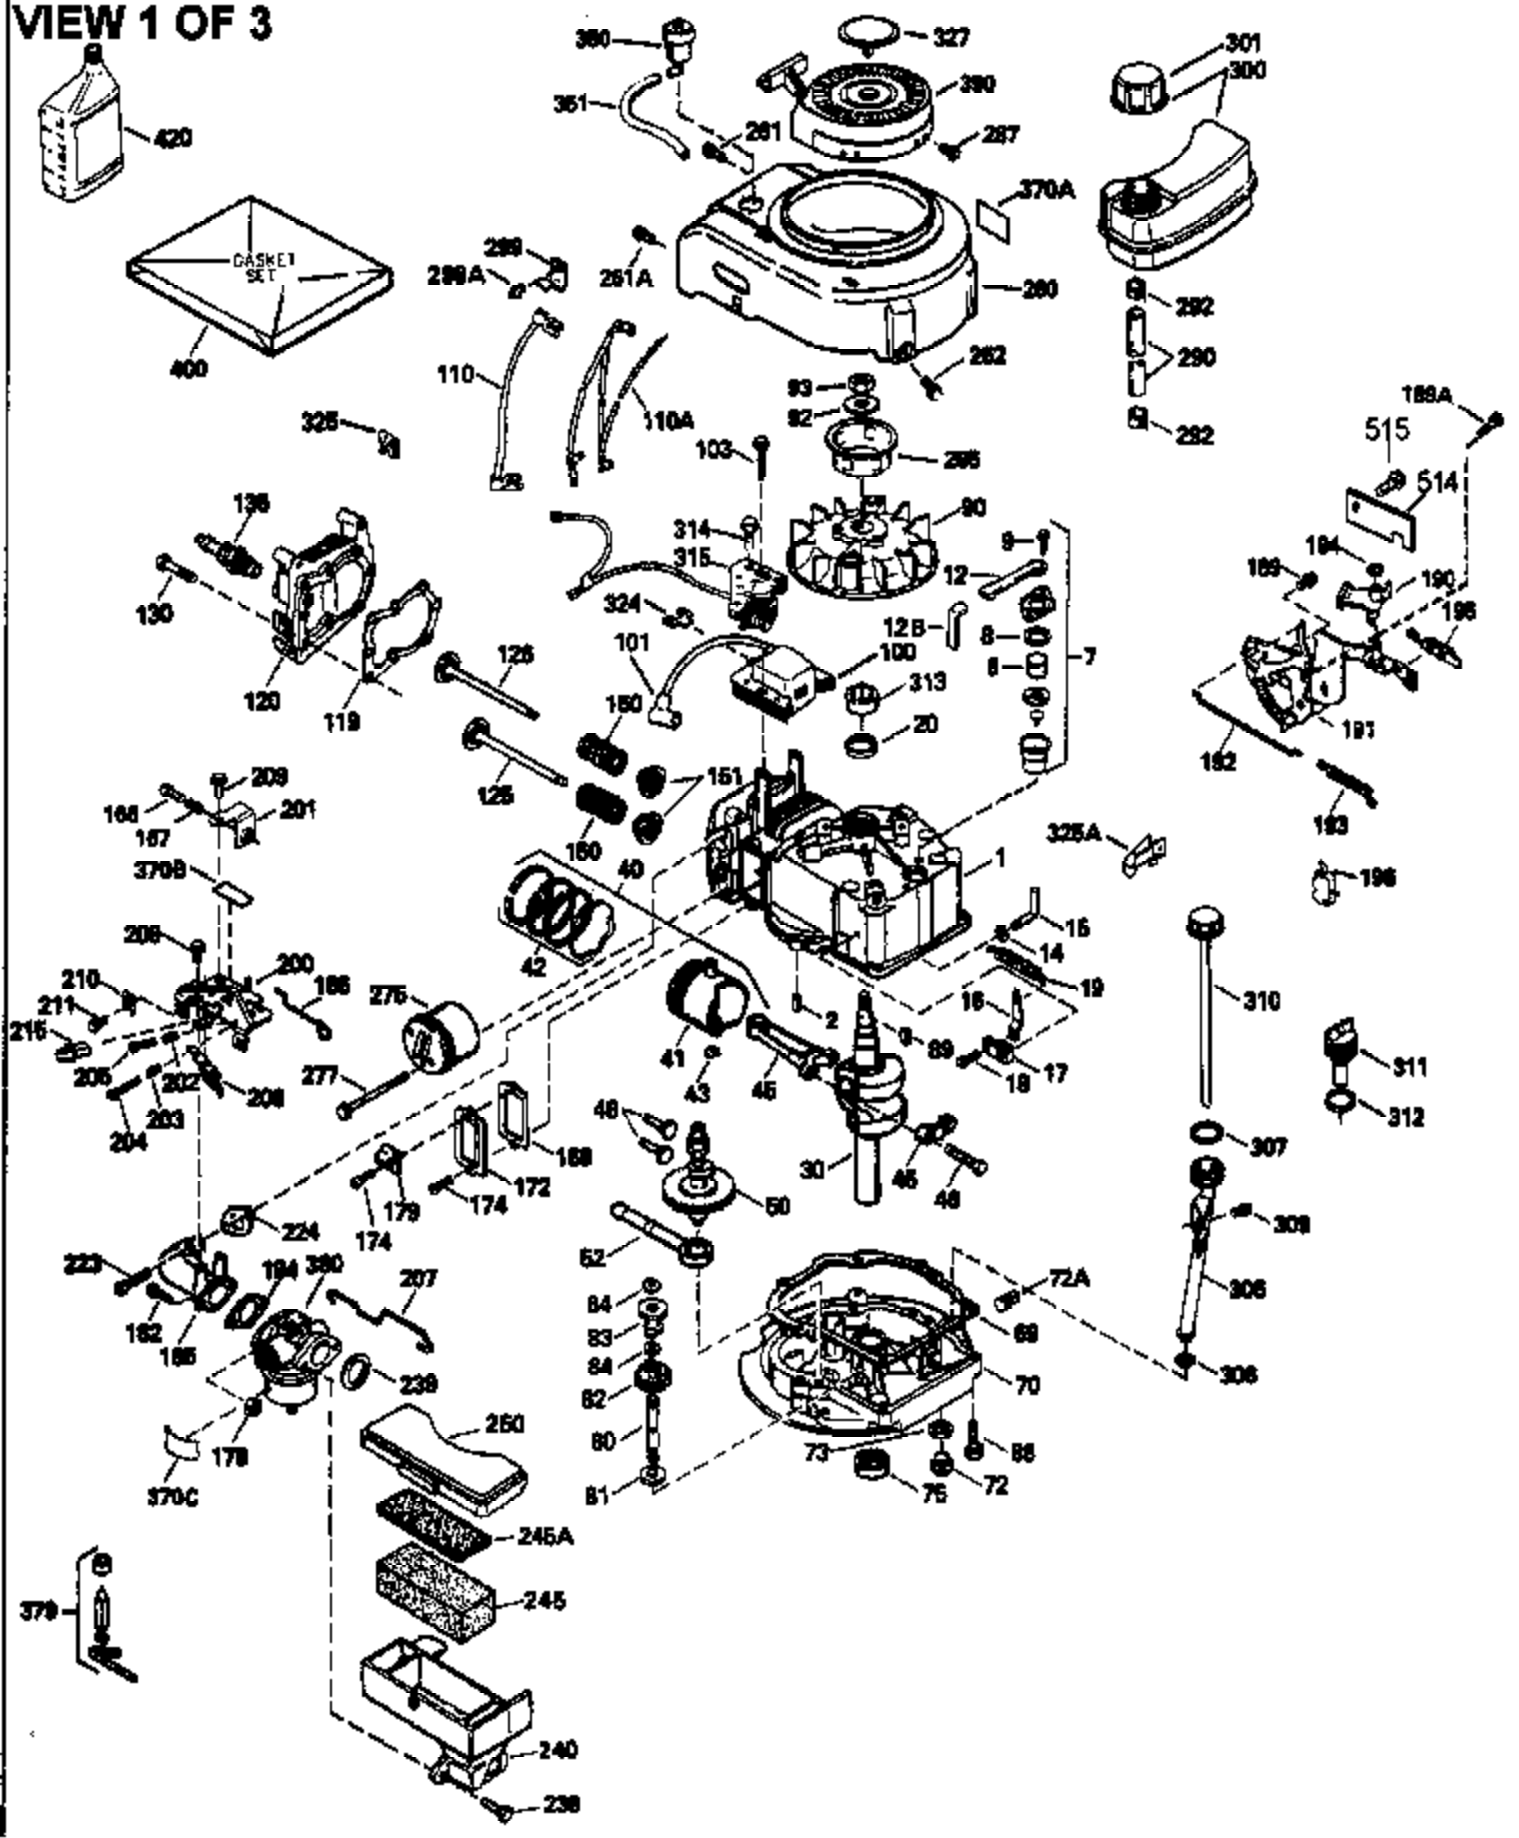

### VIEW 1 OF 3

Ref #	Part Number	Qty	Description
1	36478	1	Cylinder (Incl. 2,20 & 125)
2	26727	2	Dowel Pin
6	33734	1	Breather Element
7	34214A	1	Breather Ass'y. (Incl.6,8,9,12 & 12B)
8	33735	1	* Breather Gasket
9	30200	2	Screw, 10-24 x 9/16"
12	33886	1	Breather Tube
12B	34695	1	Breather Tube Elbow
14	28277	1	Washer
15	30589	1	Governor Rod (Incl. 14)
16	31383A	1	Governor Lever
17	31335	1	Governor Lever Clamp
18	650548	1	Screw, 8-32 x 5/16"
19	36281	1	Extension Spring
20	32600	1	Oil Seal
30	35801	1	Crankshaft
40	36073	1	Piston, Pin & Ring Set (Std.)
40	36074	1	Piston, Pin & Ring Set (.010" OS)
40	36075	1	Piston, Pin & Ring Set (.020" OS)
41	36070	1	Piston & Pin Ass'y. (Std.) (Incl. 43)
41	36071	1	Piston & Pin Ass'y. (.010" OS) (Incl. 43)
41	36072	1	Piston & Pin Ass'y. (.020" OS) (Incl. 43)
42	36076	1	Ring Set (Std.)
42	36077	1	Ring Set (.010" OS)
42	36078	1	Ring Set (.020" OS)
43	20381	2	Piston Pin Retaining Ring
45	32875	1	Connecting Rod Ass'y. (Incl. 46)
46	32610A	2	Connecting Rod Bolt
48	27241	2	Valve Lifter
50	35992	1	Camshaft (MCR)
52	29914	1	Oil Pump Ass'y.
69	35261	1	* Mounting Flange Gasket
70	34311D	1	Mounting Flange (Incl. 72 thru 83)
72	30572	1	Oil Drain Plug
73	28833	1	Drain Plug Gasket
75	27897	1	Oil Seal
80	30574A	1	Governor Shaft
81	30590A	1	Washer
82	30591	1	Governor Gear Ass'y. (Incl. 81)
83	30588A	1	Governor Spool
86	650488	6	Screw, 1/4-20 x 1-1/4"
89	611004	1	Flywheel Key
90	611109	1	Flywheel
92	650815	1	Belleville Washer
93	650816	1	Flywheel Nut
100	34443A	1	Solid State Ignition
101	610118	1	Spark Plug Cover
103	650814	2	Screw, Torx T-15, 10-24 x 1"
110	34961	1	Ground Wire
119	36477	1	* Cylinder Head Gasket
120	36476	1	Cylinder Head
125	36471	1	Exhaust Valve (Std.) (Incl. 151)
125	36472	1	Exhaust Valve (1/32" OS) (Incl. 151)
126	29314B	1	Intake Valve (Std.) (Incl. 151)
126	29315C	1	Intake Valve (1/32" OS) (Incl. 151)
130	6021A	8	Screw, 5/16-18 x 1-1/2"
135	35395	1	Resistor Spark Plug (RJ19LM)
150	35991	2	Valve Spring