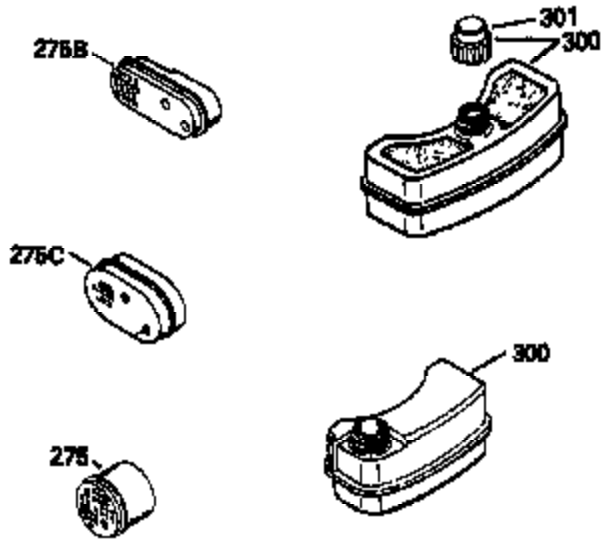

ILLUSTRATION SHOWS TYPICAL PARTS ONLY. ORDER BY PART NUMBER. PARTS NOT LISTED ARE SUPPLIED BY OEM.

Ref #	Part Number	Qty	Description
12B	34695	1	Breather Tube Elbow
12A	36558	1	Breather Cover & Tube (Incl. 12B)
40	36073	1	Piston, Pin & Ring Set (Std.)
40	36074	1	Piston, Pin & Ring Set (.010" OS)
40	36075	1	Piston, Pin & Ring Set (.020" OS)
69	35261	1	* Mounting Flange Gasket
72	30572	1	Oil Drain Plug (Incl. 73)
73	28833	1	Drain Plug Gasket
75	27897	1	Oil Seal
86	650488	6	Screw, 1/4-20 x 1-1/4"
166	35827	1	Engine Shroud
215	35511	1	Control Knob
238	650932	2	Screw, 10-32 x 49/64"
239	34338	1	* Air Cleaner Gasket
241	35797	1	Air Cleaner Collar
250	35065	1	Air Cleaner Cover
260	35826	1	Blower Housing
263A	35821	1	Starter Grill
275	36473	1	Muffler (Incl. 277)
300	35586	1	Fuel Tank (Incl. 292 & 301)
301	36246	1	Fuel Cap
370B	35167	1	Control Decal
370A	36261	1	Lubrication Decal
380	632733	1	Carburetor (Incl. 184)
416	36085	1	Spark Arrestor Kit (Incl. 416)(Optional)
417	650760	1	Screw, 8-32 x 3/8" (Optional)