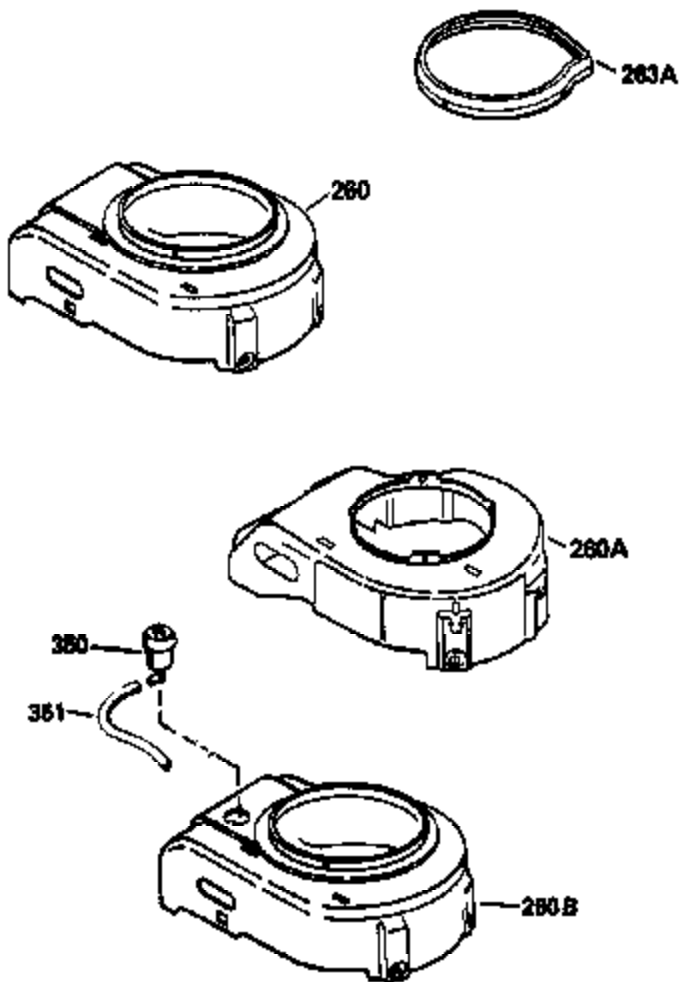

ILLUSTRATION SHOWS TYPICAL PARTS ONLY. ORDER BY PART NUMBER. PARTS NOT LISTED ARE SUPPLIED BY OEM.

Ref #	Part Number	Qty	Description
12B	34695	1	Breather Tube Elbow
12A	36558	1	Breather Cover & Tube (Incl. 12B)
40	36073	1	Piston, Pin & Ring Set (Std.)
40	36074	1	Piston, Pin & Ring Set (.010" OS)
40	36075	1	Piston, Pin & Ring Set (.020" OS)
69	35261	1	* Mounting Flange Gasket
72	30572	1	Oil Drain Plug (Incl. 73)
73	28833	1	Drain Plug Gasket
75	27897	1	Oil Seal
86	650488	6	Screw, 1/4-20 x 1-1/4"
166	35827	1	Engine Shroud
215	35511	1	Control Knob
238	650932	2	Screw, 10-32 x 49/64"
239	34338	1	* Air Cleaner Gasket
241	35797	1	Air Cleaner Collar
250	35065	1	Air Cleaner Cover
260	35826	1	Blower Housing
263A	35821	1	Starter Grill
275	36473	1	Muffler (Incl. 277)
300	35586	1	Fuel Tank (Incl. 292 & 301)
301	36246	1	Fuel Cap
370B	35167	1	Control Decal
370A	36261	1	Lubrication Decal
380	632733	1	Carburetor (Incl. 184)
416	36085	1	Spark Arrestor Kit (Incl. 416)(Optional)
417	650760	1	Screw, 8-32 x 3/8" (Optional)