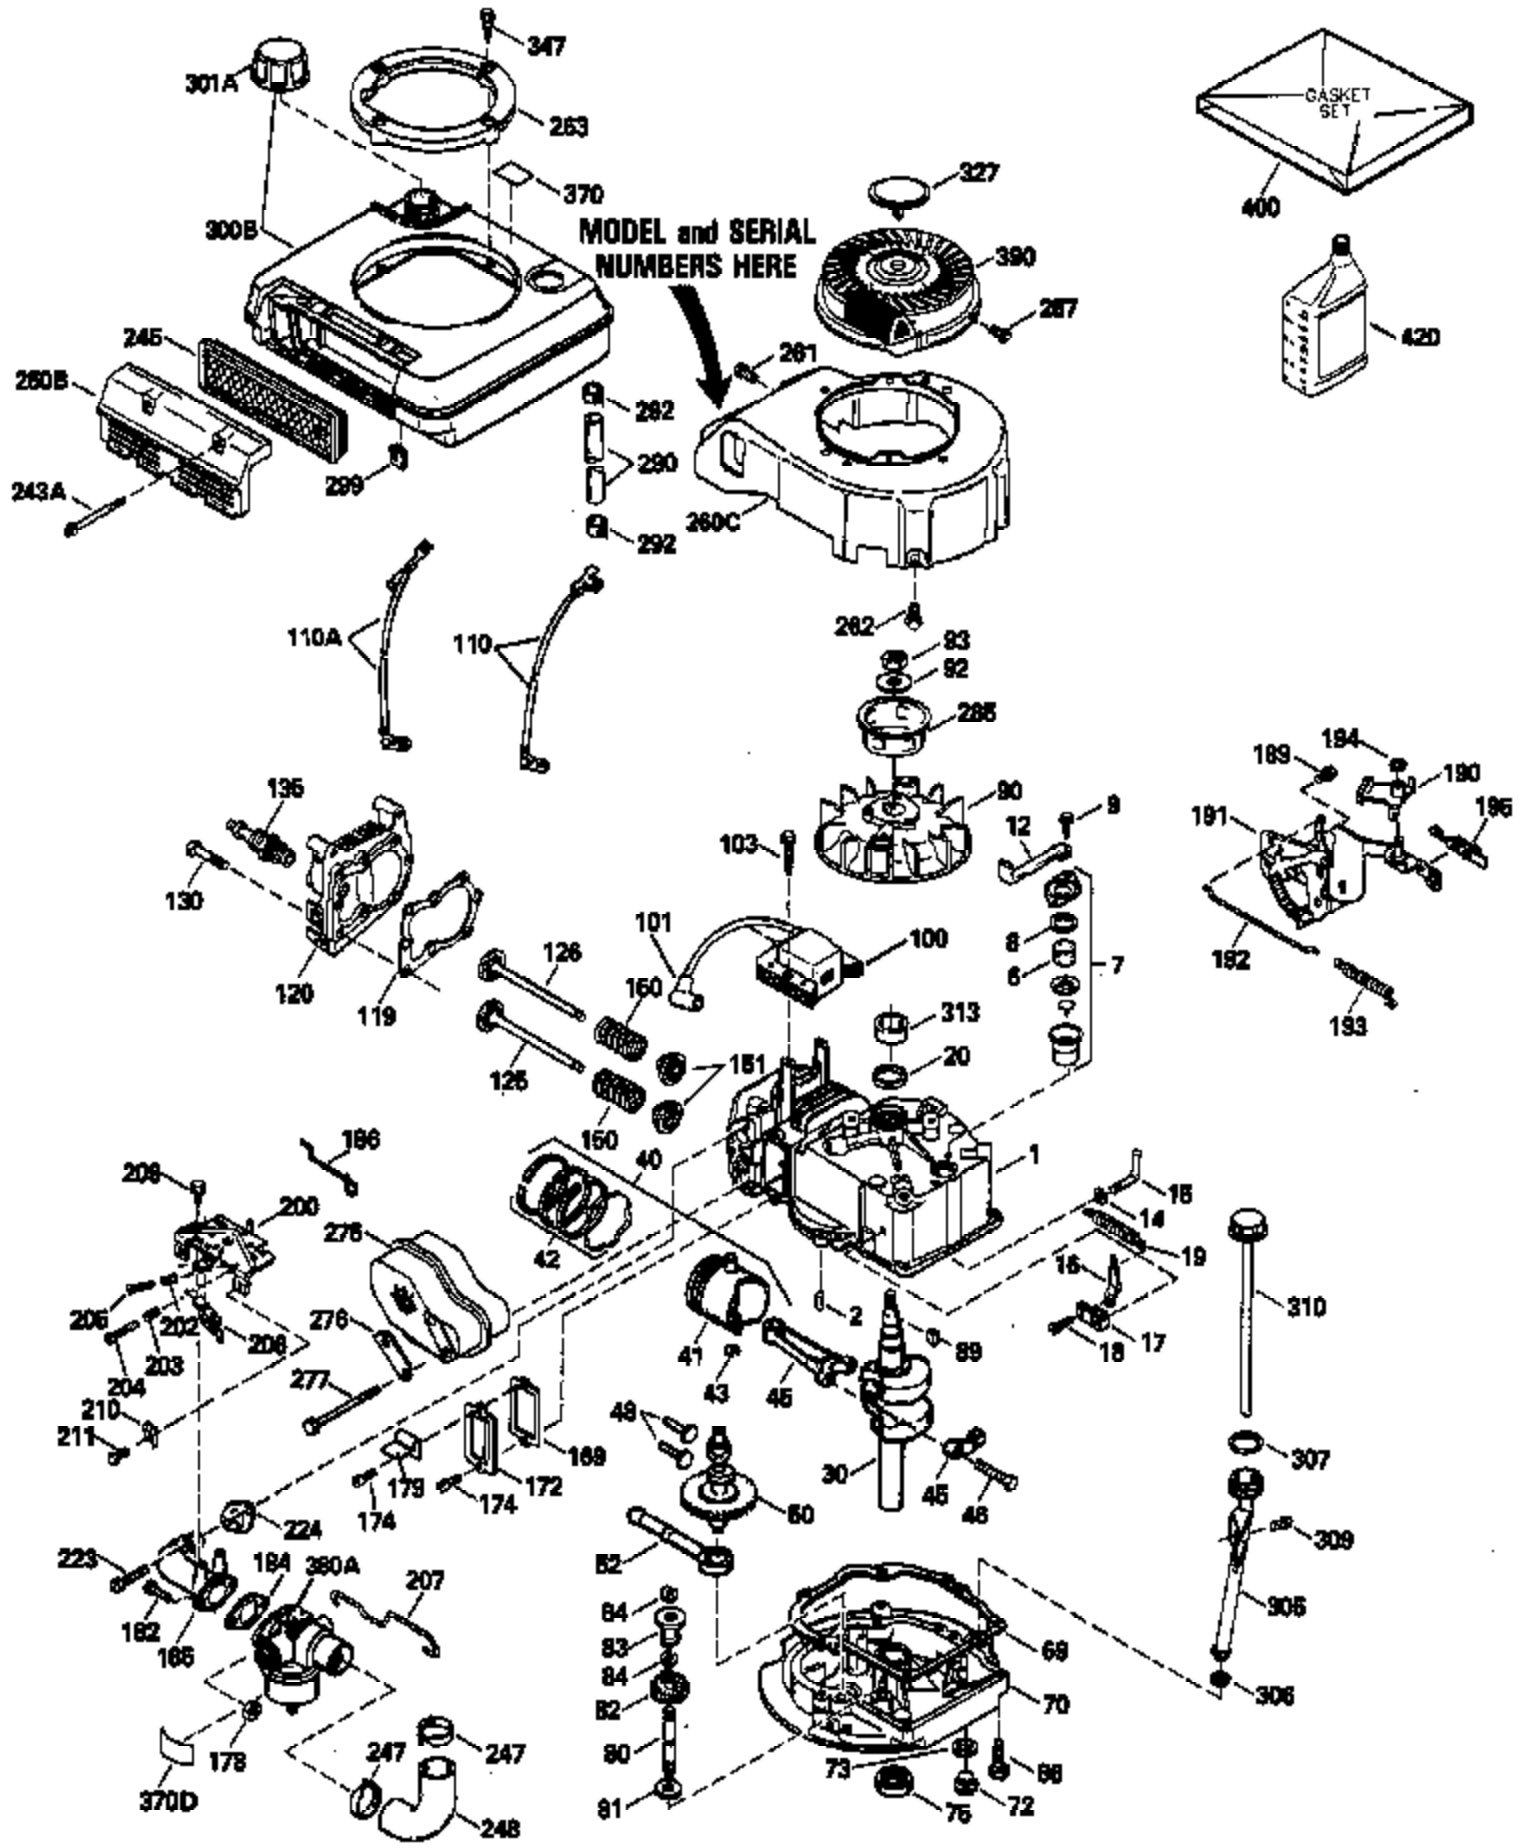

ILLUSTRATION SHOWS TYPICAL PARTS ONLY. ORDER BY PART NUMBER. PARTS NOT LISTED ARE SUPPLIED BY OEM.

Ref #	Part Number	Qty	Description
1	36478A	1	Cylinder (Incl. 2,7,20 & 125)
2	26727	2	Dowel Pin
6	33734	1	Breather Element
7	36557	1	Breather Body Ass'y. (Incl. 6 & 12A)
12B	34695	1	Breather Tube Elbow
12A	36558	1	Breather Cover & Tube (Incl. 12B)
14	28277	1	Washer
15	30589	1	Governor Rod (Incl. 14)
16	32651	1	Governor Lever
17	31335	1	Governor Lever Clamp
18	650548	1	Screw, 8-32 x 5/16"
19	36281	1	Extension Spring
20	32600	1	Oil Seal
30	35801	1	Crankshaft
40	36073	1	Piston, Pin & Ring Set (Std.)
40	36074	1	Piston, Pin & Ring Set (.010" OS)
40	36075	1	Piston, Pin & Ring Set (.020" OS)
41	36070	1	Piston & Pin Ass'y. (Std.) (Incl. 43)
41	36071	1	Piston & Pin Ass'y. (.010" OS) (Incl. 43)
41	36072	1	Piston & Pin Ass'y. (.020" OS) (Incl. 43)
42	36076	1	Ring Set (Std.)
42	36077	1	Ring Set (.010" OS)
42	36078	1	Ring Set (.020" OS)
43	20381	2	Piston Pin Retaining Ring
45	32875A	1	Connecting Rod Ass'y. (Incl. 46)
46	32610A	2	Connecting Rod Bolt
48	27241	2	Valve Lifter
50	35992	1	Camshaft (MCR)
52	29914	1	Oil Pump Ass'y.
69	35261	1	* Mounting Flange Gasket
70	34311D	1	Mounting Flange (Incl. 72 thru 83)
72	30572	1	Oil Drain Plug (Incl. 73)
73	28833	1	Drain Plug Gasket
75	27897	1	Oil Seal
80	30574A	1	Governor Shaft
81	30590A	1	Washer
82	30591	1	Governor Gear Ass'y. (Incl. 81)
83	30588A	1	Governor Spool
86	650488	6	Screw, 1/4-20 x 1-1/4"
89	611004	1	Flywheel Key
90	611109	1	Flywheel
92	650815	1	Belleville Washer
93	650816	1	Flywheel Nut
100	34443A	1	Solid State Ignition
101	610118	1	Spark Plug Cover
103	651007	2	Screw, Torx T-15, 10-24 x 15/16"
110	34961	1	Ground Wire
119	36477	1	* Cylinder Head Gasket
120	36476	1	Cylinder Head
125	36471	1	Exhaust Valve (Std.) (Incl. 151)
125	36472	1	Exhaust Valve (1/32" OS) (Incl. 151)
126	29314B	1	Intake Valve (Std.) (Incl. 151)
126	29315C	1	Intake Valve (1/32" OS) (Incl. 151)
130	6021A	8	Screw, 5/16-18 x 1-1/2"
135	35395	1	Resistor Spark Plug (RJ19LM)
150	35991	2	Valve Spring
151	31673	2	Valve Spring Cap
166	35827	1	Engine Shroud