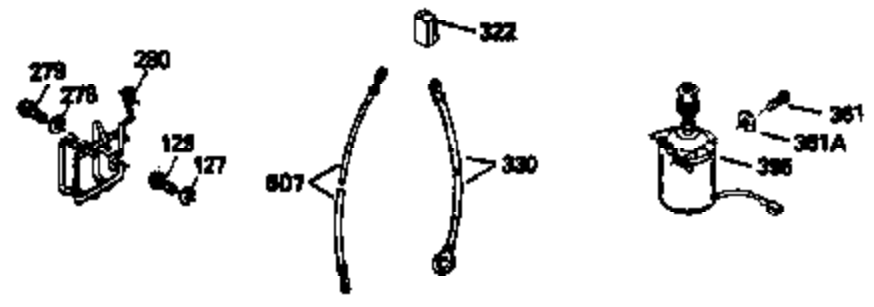

ILLUSTRATION SHOWS TYPICAL PARTS ONLY. ORDER BY PART NUMBER. PARTS NOT LISTED ARE SUPPLIED BY OEM.

VIEW 3 OF 3

Ref #	Part Number	Qty	Description
12A	36558	1	Breather Cover & Tube (Incl. 12B)
19	35998	1	Extension Spring
69	35261	1	* Mounting Flange Gasket
92	650815	1	Belleville Washer
127	650691	2	Washer
129	650818	2	Screw, 5/16-18 x 1-1/2"
182	6201	2	Screw, 1/4-28 x 7/8"
185	36544	1	Intake Pipe
186	36255	1	Governor Link
191	36559	1	S.E. Brake Bracket (Incl. 195)
223	650451	2	Screw, 1/4-20 x 1"
238	650932	2	Screw, 10-32 x 49/64"
241	35797	1	Air Cleaner Collar
245	35066	1	Air Cleaner Filter
250	35986	1	Air Cleaner Cover
277	650988	2	Screw, 1/4-20 x 2-5/16"
370A	36261	1	Lubrication Decal
416	36085	1	Spark Arrestor Kit (Incl. 417)(Optional)
417	650760	1	Screw, 8-32 x 3/8" (Optional)