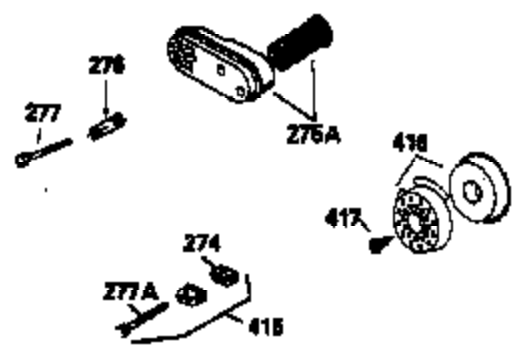

ILLUSTRATION SHOWS TYPICAL PARTS ONLY. ORDER BY PART NUMBER. PARTS NOT LISTED ARE SUPPLIED BY OEM.

VIEW 3 OF 3

Ref #	Part Number	Qty	Description
12A	36558	1	Breather Cover & Tube (Incl. 12B)
19	35998	1	Extension Spring
69	35261	1	* Mounting Flange Gasket
92	650815	1	Belleville Washer
127	650691	2	Washer
129	650818	2	Screw, 5/16-18 x 1-1/2"
182	6201	2	Screw, 1/4-28 x 7/8"
185	36544	1	Intake Pipe
186	36255	1	Governor Link
191	36559	1	S.E. Brake Bracket (Incl. 195)
223	650451	2	Screw, 1/4-20 x 1"
238	650932	2	Screw, 10-32 x 49/64"
241	35797	1	Air Cleaner Collar
245	35066	1	Air Cleaner Filter
250	35986	1	Air Cleaner Cover
277	650988	2	Screw, 1/4-20 x 2-5/16"
370A	36261	1	Lubrication Decal
416	36085	1	Spark Arrestor Kit (Incl. 417)(Optional)
417	650760	1	Screw, 8-32 x 3/8" (Optional)