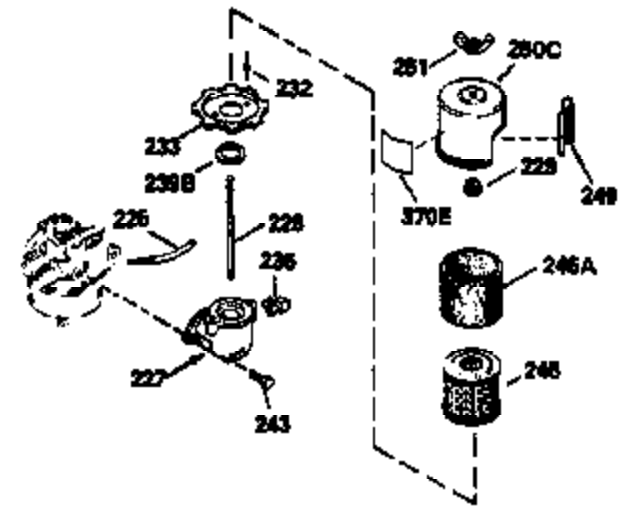

ILLUSTRATION SHOWS TYPICAL PARTS ONLY. ORDER BY PART NUMBER. PARTS NOT LISTED ARE SUPPLIED BY OEM.

VIEW 3 OF 3

Ref #	Part Number	Qty	Description
12A	36558	1	Breather Cover & Tube (Incl. 12B)
19	35998	1	Extension Spring
69	35261	1	* Mounting Flange Gasket
92	650815	1	Belleville Washer
127	650691	2	Washer
129	650818	2	Screw, 5/16-18 x 1-1/2"
182	6201	2	Screw, 1/4-28 x 7/8"
185	36544	1	Intake Pipe
186	36255	1	Governor Link
191	36559	1	S.E. Brake Bracket (Incl. 195)
223	650451	2	Screw, 1/4-20 x 1"
238	650932	2	Screw, 10-32 x 49/64"
241	35797	1	Air Cleaner Collar
245	35066	1	Air Cleaner Filter
250	35986	1	Air Cleaner Cover
277	650988	2	Screw, 1/4-20 x 2-5/16"
370A	36261	1	Lubrication Decal
416	36085	1	Spark Arrestor Kit (Incl. 417)(Optional)
417	650760	1	Screw, 8-32 x 3/8" (Optional)