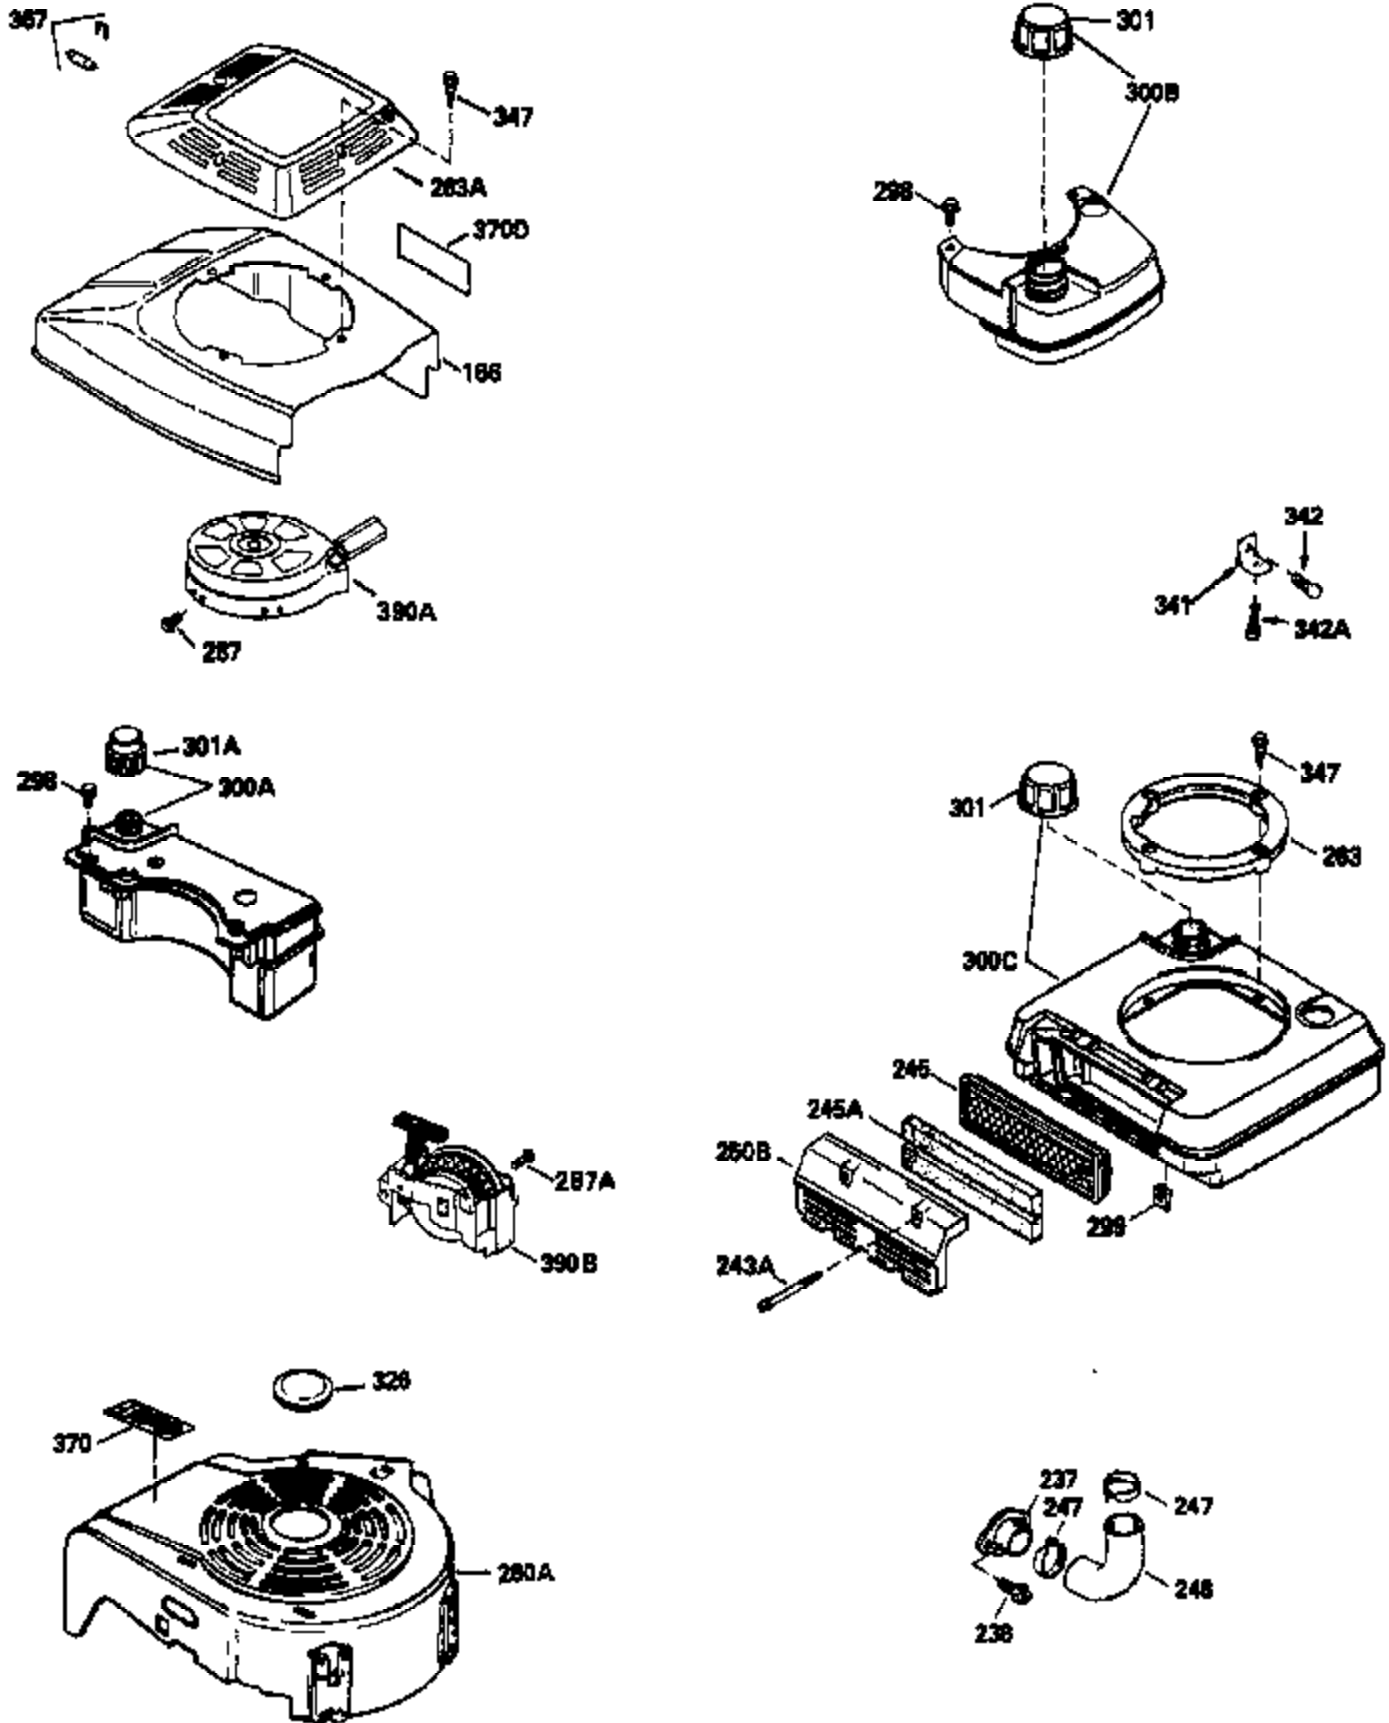

ILLUSTRATION SHOWS TYPICAL PARTS ONLY. ORDER BY PART NUMBER. PARTS NOT LISTED ARE SUPPLIED BY OEM.
VIEW 2 OF 3

Ref #	Part Number	Qty	Description
12A	36558	1	Breather Cover & Tube (Incl. 12B)
92	650815	1	Belleville Washer
130A	650818	2	Screw, 5/16-18 x 1-1/2"
166	35827	1	Engine Shroud
191	36559	1	S.E. Brake Bracket (Incl. 195)
238	650932	2	Screw, 10-32 x 49/64"
245	35066	1	Air Cleaner Filter
263A	35821	1	Starter Grill
287	650926	2	Screw, 8-32 x 21/64"
301	36246	1	Fuel Cap
347	650898A	4	Screw, 10-32 x 27/32"
359	36609	1	Starter Guard
370A	36261	1	Lubrication Decal
390	590702	1	Rewind Starter (NOTE: This engine could have been built with 590739 starter. Refer to the design of the rope pulley strength ribs for part identification. Individual starter parts do not interchange. Refer to service bulletin 116.)