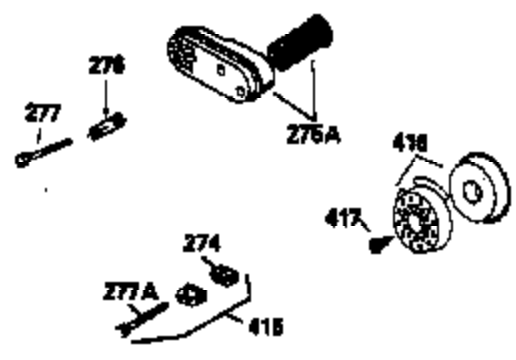

ILLUSTRATION SHOWS TYPICAL PARTS ONLY. ORDER BY PART NUMBER. PARTS NOT LISTED ARE SUPPLIED BY OEM.

VIEW 3 OF 3

Ref #	Part Number	Qty	Description
12A	36558	1	Breather Cover & Tube (Incl. 12B)
19	36281	1	Extension Spring
69	35261	1	* Mounting Flange Gasket
92	650815	1	Belleville Washer
127	650691	2	Washer
130A	650818	2	Screw, 5/16-18 x 1-1/2"
182	6201	2	Screw, 1/4-28 x 7/8"
185	36544		Intake Pipe
186	34337	1	Governor Link
191	36559	1	S.E. Brake Bracket (Incl. 195)
223	650451	2	Screw, 1/4-20 x 1"
238	650932	2	Screw, 10-32 x 49/64"
241	35797	1	Air Cleaner Collar
245	35066	1	Air Cleaner Filter
250	35986	1	Air Cleaner Cover
277	650988	2	Screw, 1/4-20 x 2-5/16"
359	36609	1	Starter Guard
370A	36261	1	Lubrication Decal