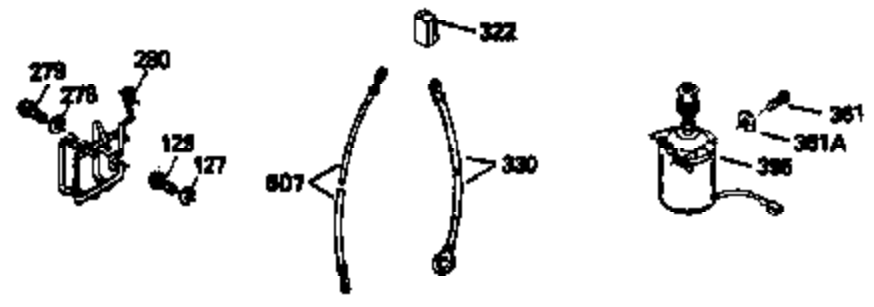

ILLUSTRATION SHOWS TYPICAL PARTS ONLY. ORDER BY PART NUMBER. PARTS NOT LISTED ARE SUPPLIED BY OEM.

VIEW 3 OF 3

Ref #	Part Number	Qty	Description
12A	36558	1	Breather Cover & Tube (Incl. 12B)
19	36281	1	Extension Spring
69	35261	1	* Mounting Flange Gasket
92	650815	1	Belleville Washer
127	650691	2	Washer
130A	650818	2	Screw, 5/16-18 x 1-1/2"
182	6201	2	Screw, 1/4-28 x 7/8"
185	36544		Intake Pipe
186	34337	1	Governor Link
191	36559	1	S.E. Brake Bracket (Incl. 195)
223	650451	2	Screw, 1/4-20 x 1"
238	650932	2	Screw, 10-32 x 49/64"
241	35797	1	Air Cleaner Collar
245	35066	1	Air Cleaner Filter
250	35986	1	Air Cleaner Cover
277	650988	2	Screw, 1/4-20 x 2-5/16"
359	36609	1	Starter Guard
370A	36261	1	Lubrication Decal