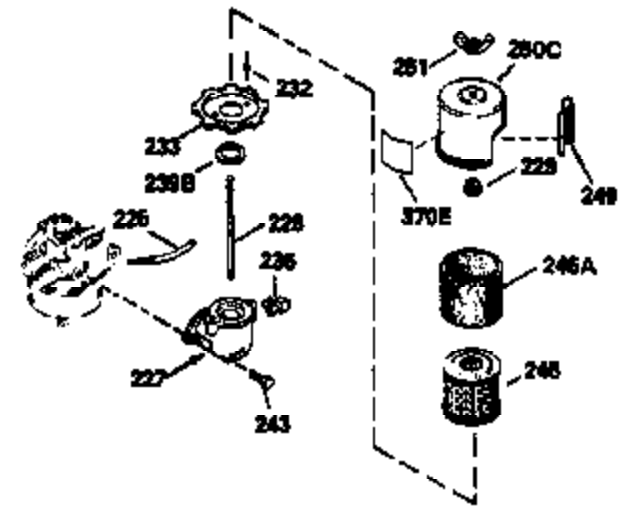

ILLUSTRATION SHOWS TYPICAL PARTS ONLY. ORDER BY PART NUMBER. PARTS NOT LISTED ARE SUPPLIED BY OEM.

VIEW 3 OF 3

Ref #	Part Number	Qty	Description
12A	36558	1	Breather Cover & Tube (Incl. 12B)
19	36281	1	Extension Spring
69	35261	1	* Mounting Flange Gasket
92	650815	1	Belleville Washer
127	650691	2	Washer
130A	650818	2	Screw, 5/16-18 x 1-1/2"
182	6201	2	Screw, 1/4-28 x 7/8"
185	36544		Intake Pipe
186	34337	1	Governor Link
191	36559	1	S.E. Brake Bracket (Incl. 195)
223	650451	2	Screw, 1/4-20 x 1"
238	650932	2	Screw, 10-32 x 49/64"
241	35797	1	Air Cleaner Collar
245	35066	1	Air Cleaner Filter
250	35986	1	Air Cleaner Cover
277	650988	2	Screw, 1/4-20 x 2-5/16"
359	36609	1	Starter Guard
370A	36261	1	Lubrication Decal