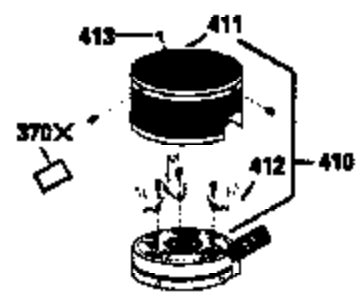

ILLUSTRATION SHOWS TYPICAL PARTS ONLY. ORDER BY PART NUMBER. PARTS NOT LISTED ARE SUPPLIED BY OEM.

VIEW 3 OF 3

Ref #	Part Number	Qty	Description
12A	36558	1	Breather Cover & Tube (Incl. 12B)
19	35998	1	Extension Spring
69	35261	1	* Mounting Flange Gasket
92	650815	1	Belleville Washer
182	6201	2	Screw, 1/4-28 x 7/8"
185	36544		Intake Pipe
186	36255	1	Governor Link
191	36559	1	S.E. Brake Bracket (Incl. 195)
223	650451	2	Screw, 1/4-20 x 1"
238	650932	2	Screw, 10-32 x 49/64"
241	35797	1	Air Cleaner Collar
245	35066	1	Air Cleaner Filter
250	35986	1	Air Cleaner Cover
277	650988	2	Screw, 1/4-20 x 2-5/16"
370A	36261	1	Lubrication Decal