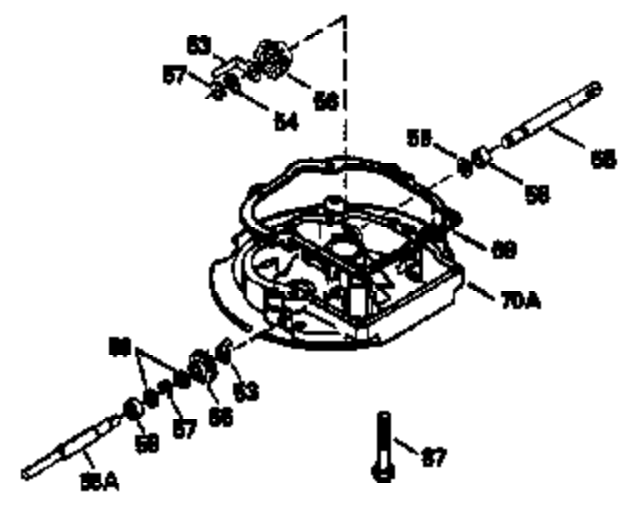

ILLUSTRATION SHOWS TYPICAL PARTS ONLY. ORDER BY PART NUMBER. PARTS NOT LISTED ARE SUPPLIED BY OEM.

VIEW 3 OF 3

Ref #	Part Number	Qty	Description
12A	36558	1	Breather Cover & Tube (Incl. 12B)
19	35998	1	Extension Spring
69	35261	1	* Mounting Flange Gasket
92	650815	1	Belleville Washer
182	6201	2	Screw, 1/4-28 x 7/8"
185	36544		Intake Pipe
186	36255	1	Governor Link
191	36559	1	S.E. Brake Bracket (Incl. 195)
223	650451	2	Screw, 1/4-20 x 1"
238	650932	2	Screw, 10-32 x 49/64"
241	35797	1	Air Cleaner Collar
245	35066	1	Air Cleaner Filter
250	35986	1	Air Cleaner Cover
277	650988	2	Screw, 1/4-20 x 2-5/16"
370A	36261	1	Lubrication Decal