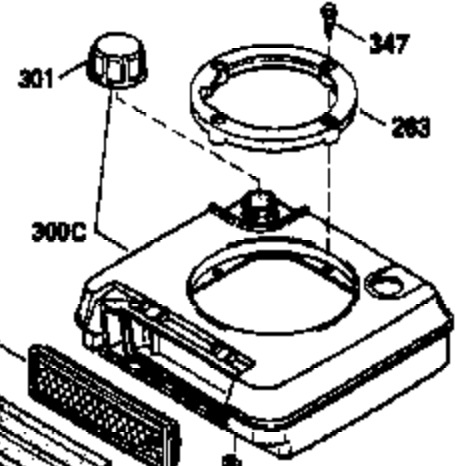

ILLUSTRATION SHOWS TYPICAL PARTS ONLY. ORDER BY PART NUMBER. PARTS NOT LISTED ARE SUPPLIED BY OEM.
VIEW 2 OF 3

Ref #	Part Number	Qty	Description
12A	36558	1	Breather Cover & Tube (Incl. 12B)
92	650815	1	Belleville Washer
166	35827	1	Engine Shroud
191	36559	1	S.E. Brake Bracket (Incl. 195)
238	650932	2	Screw, 10-32 x 49/64"
245	35066	1	Air Cleaner Filter
263A	35821	1	Starter Grill
287	650926	2	Screw, 8-32 x 21/64"
301	36246	1	Fuel Cap
347	650898A	4	Screw, 10-32 x 27/32"
370A	36261	1	Lubrication Decal
390	590702	1	Rewind Starter (NOTE: This engine could have been built with 590739 starter).