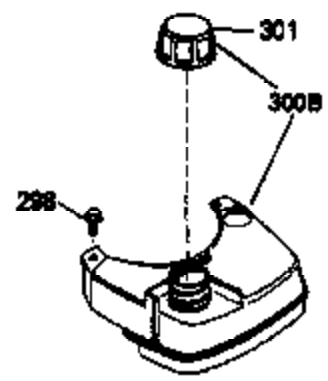

ILLUSTRATION SHOWS TYPICAL PARTS ONLY. ORDER BY PART NUMBER. PARTS NOT LISTED ARE SUPPLIED BY OEM.
VIEW 2 OF 3

Ref #	Part Number	Qty	Description
12A	36558	1	Breather Cover & Tube (Incl. 12B)
92	650815	1	Belleville Washer
166	35827	1	Engine Shroud
191	36559	1	S.E. Brake Bracket (Incl. 195)
238	650932	2	Screw, 10-32 x 49/64"
245	35066	1	Air Cleaner Filter
263A	35821	1	Starter Grill
287	650926	2	Screw, 8-32 x 21/64"
301	36246	1	Fuel Cap
347	650898A	4	Screw, 10-32 x 27/32"
370A	36261	1	Lubrication Decal
390	590702	1	Rewind Starter (NOTE: This engine could have been built with 590739 starter).