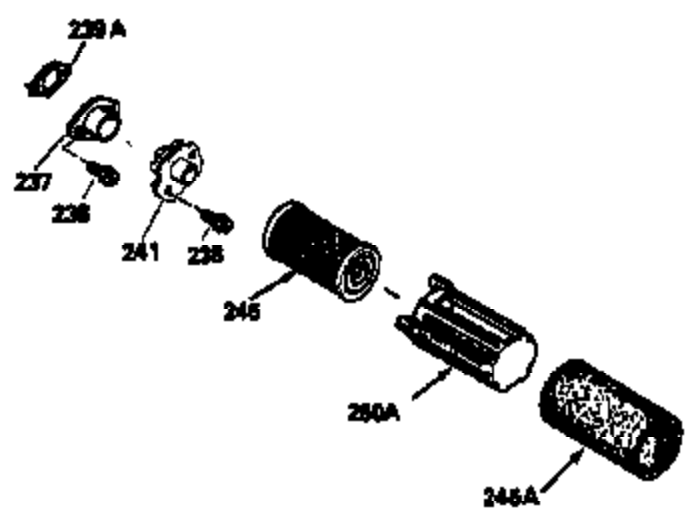

ILLUSTRATION SHOWS TYPICAL PARTS ONLY. ORDER BY PART NUMBER. PARTS NOT LISTED ARE SUPPLIED BY OEM.

VIEW 3 OF 3

Ref #	Part Number	Qty	Description
12A	36558	1	Breather Cover & Tube (Incl. 12B)
19	35998	1	Extension Spring
69	35261	1	* Mounting Flange Gasket
92	650815	1	Belleville Washer
182	6201	2	Screw, 1/4-28 x 7/8"
185	36544		Intake Pipe
186	36255	1	Governor Link
191	36559	1	S.E. Brake Bracket (Incl. 195)
223	650451	2	Screw, 1/4-20 x 1"
238	650932	2	Screw, 10-32 x 49/64"
241	35797	1	Air Cleaner Collar
245	35066	1	Air Cleaner Filter
250	35986	1	Air Cleaner Cover
277	650988	2	Screw, 1/4-20 x 2-5/16"
370A	36261	1	Lubrication Decal