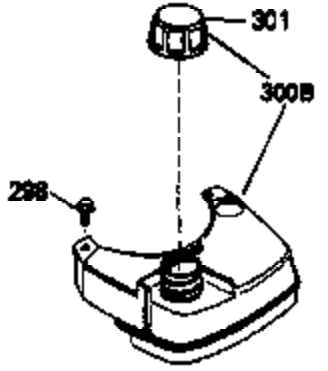

ILLUSTRATION SHOWS TYPICAL PARTS ONLY. ORDER BY PART NUMBER. PARTS NOT LISTED ARE SUPPLIED BY OEM.
VIEW 2 OF 3

Ref #	Part Number	Qty	Description
12A	36558	1	Breather Cover & Tube (Incl. 12B)
92	650815	1	Belleville Washer
166	35827	1	Engine Shroud
191	36559	1	S.E. Brake Bracket (Incl. 195)
238	650932	2	Screw, 10-32 x 49/64"
245	35066	1	Air Cleaner Filter
263A	35821	1	Starter Grill
287	650926	2	Screw, 8-32 x 21/64"
301	36246	1	Fuel Cap
347	650898A	4	Screw, 10-32 x 27/32"
370A	36261	1	Lubrication Decal
390	590739	1	Rewind Starter (NOTE: This engine could have been built with 590694 starter).