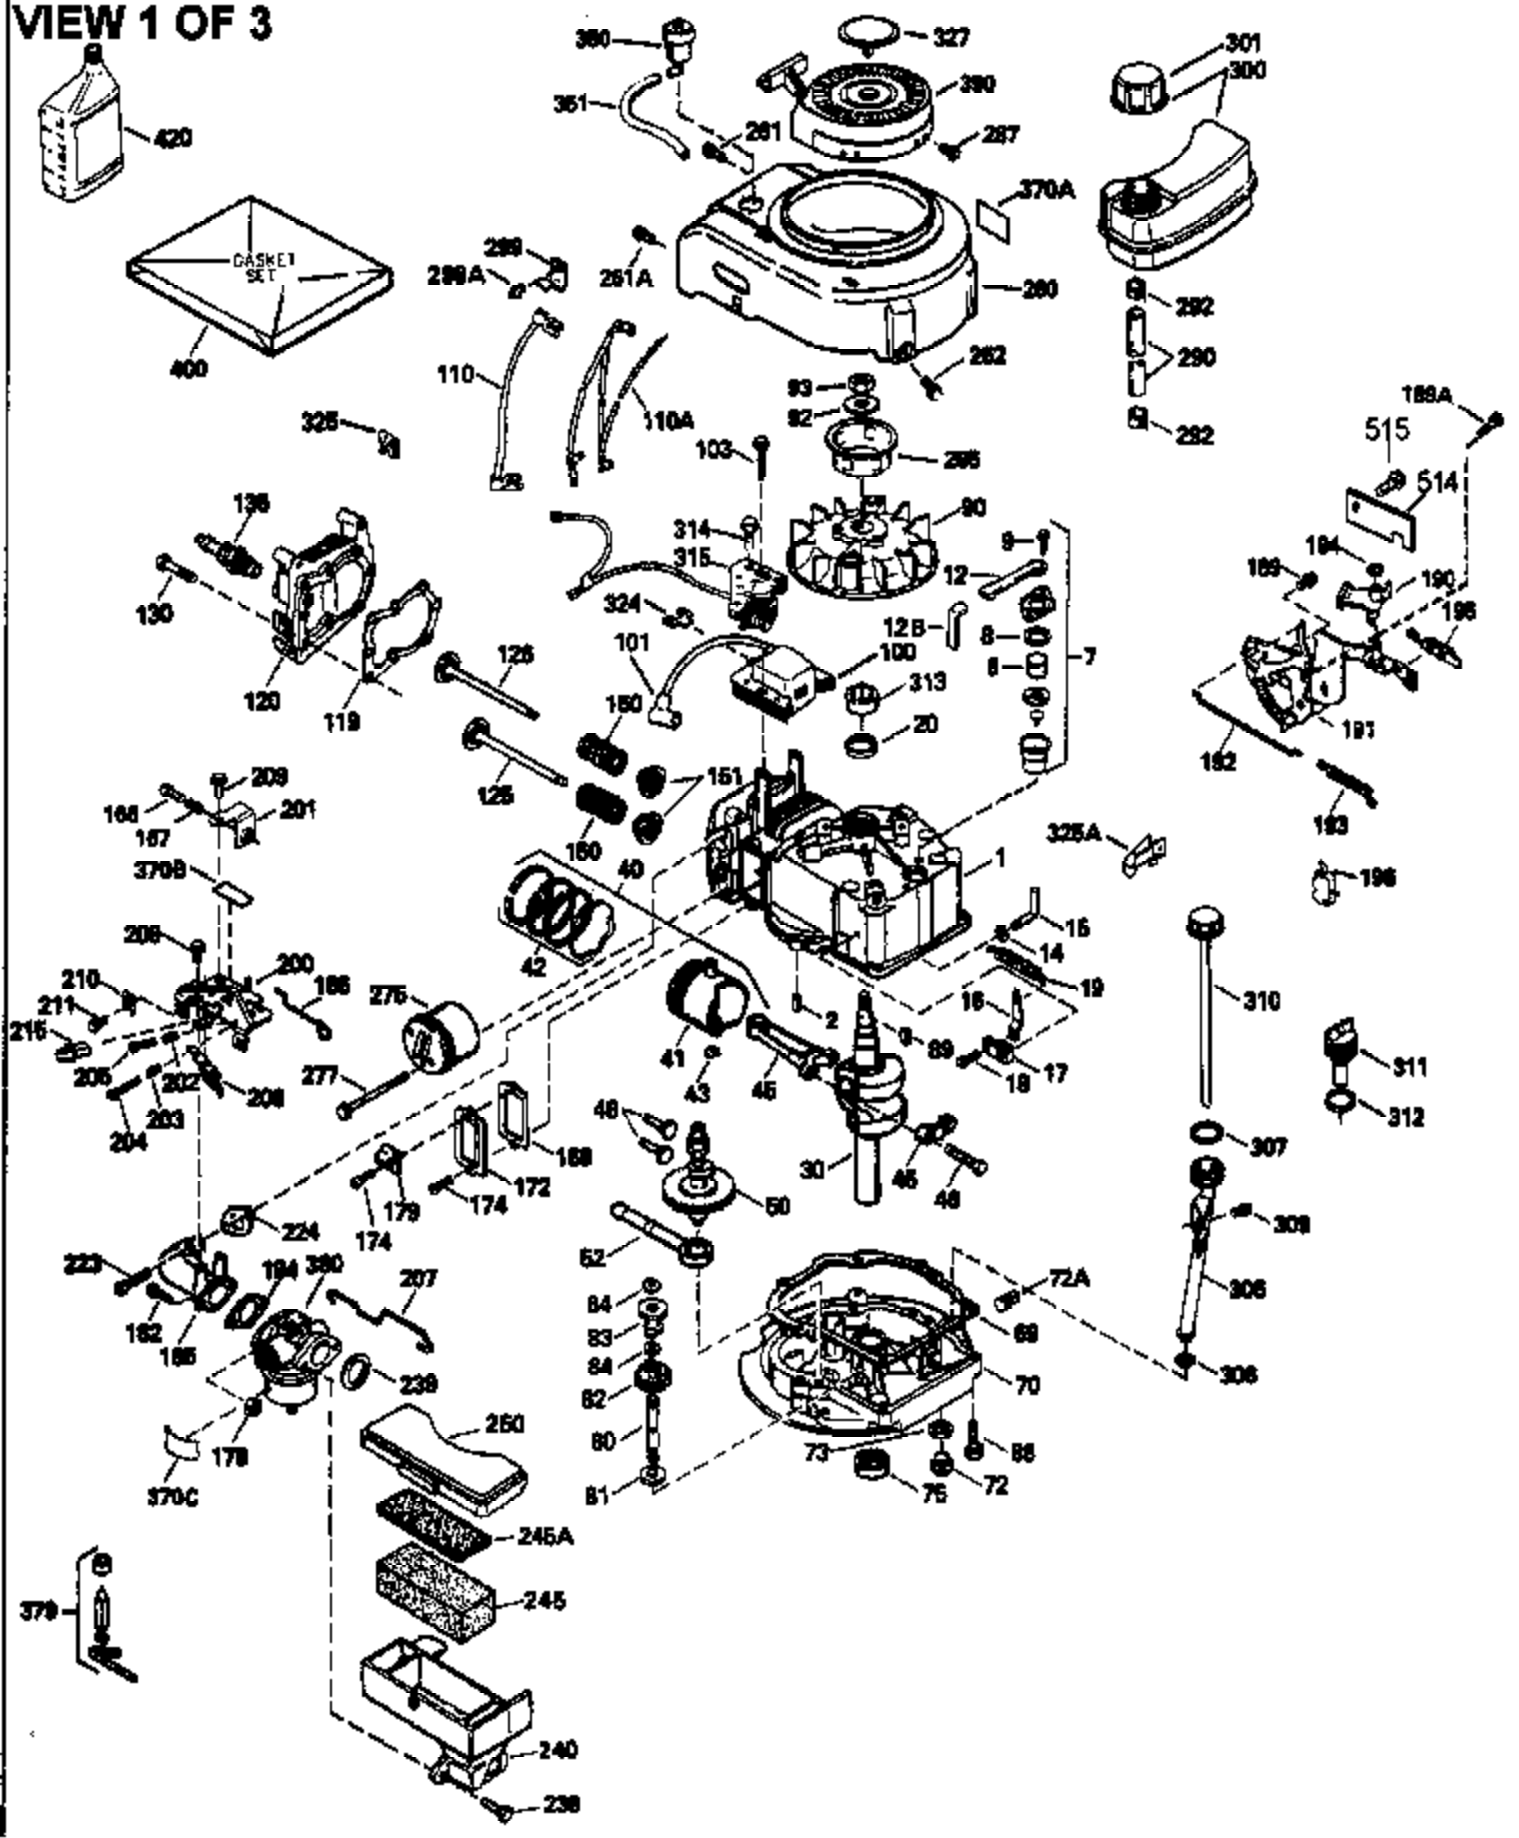

ILLUSTRATION SHOWS TYPICAL PARTS ONLY. ORDER BY PART NUMBER. PARTS NOT LISTED ARE SUPPLIED BY OEM.

VIEW 1 OF 3

Ref #	Part Number	Qty	Description
1	36478A	1	Cylinder (Incl. 2,7,20 & 125)
2	26727	2	Dowel Pin
6	33734	1	Breather Element
7	36557	1	Breather Ass'y. (Incl. 6 & 12A)
12B	34695	1	Breather Tube Elbow
12A	36558	1	Breather Cover & Tube (Incl. 12B)
14	28277	1	Washer
15	30589	1	Governor Rod (Incl. 14)
16	32651	1	Governor Lever
17	31335	1	Governor Lever Clamp
18	650548	1	Screw, 8-32 x 5/16"
19	36281	1	Extension Spring
20	32600	1	Oil Seal
30	35801	1	Crankshaft
40	36073	1	Piston, Pin & Ring Set (Std.)
40	36074	1	Piston, Pin & Ring Set (.010" OS)
40	36075	1	Piston, Pin & Ring Set (.020" OS)
41	36070	1	Piston & Pin Ass'y. (Std.) (Incl. 43)
41	36071	1	Piston & Pin Ass'y. (.010" OS) (Incl. 43)
41	36072	1	Piston & Pin Ass'y. (.020" OS) (Incl. 43)
42	36076	1	Ring Set (Std.)
42	36077	1	Ring Set (.010" OS)
42	36078	1	Ring Set (.020" OS)
43	20381	2	Piston Pin Retaining Ring
45	32875A	1	Connecting Rod Ass'y. (Incl. 46)
46	32610A	2	Connecting Rod Bolt
48	27241	2	Valve Lifter
50	35992	1	Camshaft (MCR)
52	29914	1	Oil Pump Ass'y.
69	35261	1	* Mounting Flange Gasket
70	34311D	1	Mounting Flange (Incl. 72 thru 83)
72	30572	1	Oil Drain Plug (Incl. 73)
73	28833	1	Drain Plug Gasket
75	27897	1	Oil Seal
80	30574A	1	Governor Shaft
81	30590A	1	Washer
82	30591	1	Governor Gear Ass'y. (Incl. 81)
83	30588A	1	Governor Spool
86	650488	6	Screw, 1/4-20 x 1-1/4"
89	611004	1	Flywheel Key
90	611109	1	Flywheel
92	650815	1	Belleville Washer
93	650816	1	Flywheel Nut
100	34443A	1	Solid State Ignition
101	610118	1	Spark Plug Cover
103	651007	2	Screw, Torx T-15, 10-24 x 15/16"
110	34961	1	Ground Wire
119	36477	1	* Cylinder Head Gasket
120	36476	1	Cylinder Head
125	36471	1	Exhaust Valve (Std.) (Incl. 151)
125	36472	1	Exhaust Valve (1/32" OS) (Incl. 151)
126	29314B	1	Intake Valve (Std.) (Incl. 151)
126	29315C	1	Intake Valve (1/32" OS) (Incl. 151)
130	6021A	8	Screw, 5/16-18 x 1-1/2"
135	35395	1	Resistor Spark Plug (RJ19LM)
150	35991	2	Valve Spring
151	31673	2	Valve Spring Cap
169	27234A	1	* Valve Cover Gasket