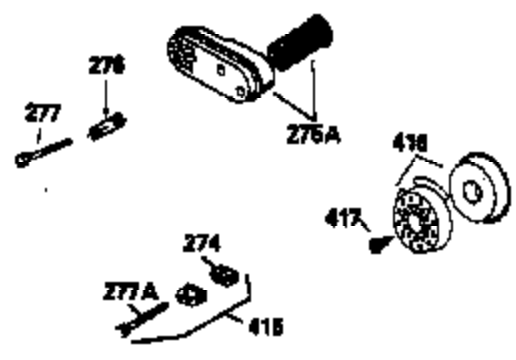

ILLUSTRATION SHOWS TYPICAL PARTS ONLY. ORDER BY PART NUMBER. PARTS NOT LISTED ARE SUPPLIED BY OEM.

VIEW 3 OF 3

Ref #	Part Number	Qty	Description
12A	36558	1	Breather Cover & Tube (Incl. 12B)
19	35998	1	Extension Spring
69	35261	1	* Mounting Flange Gasket
92	650815	1	Belleville Washer
182	6201	2	Screw, 1/4-28 x 7/8"
185	36544		Intake Pipe
186	36255	1	Governor Link
191	36559	1	S.E. Brake Bracket (Incl. 195)
223	650451	2	Screw, 1/4-20 x 1"
238	650932	2	Screw, 10-32 x 49/64"
241	35797	1	Air Cleaner Collar
245	35066	1	Air Cleaner Filter
250	35986	1	Air Cleaner Cover
277	650988	2	Screw, 1/4-20 x 2-5/16"
370A	36261	1	Lubrication Decal