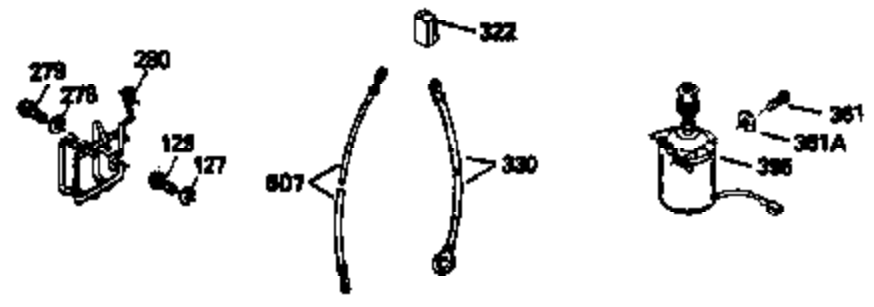

ILLUSTRATION SHOWS TYPICAL PARTS ONLY. ORDER BY PART NUMBER. PARTS NOT LISTED ARE SUPPLIED BY OEM.

VIEW 3 OF 3

Ref #	Part Number	Qty	Description
12A	36558	1	Breather Cover & Tube (Incl. 12B)
19	35998	1	Extension Spring
69	35261	1	* Mounting Flange Gasket
92	650815	1	Belleville Washer
182	6201	2	Screw, 1/4-28 x 7/8"
185	36544		Intake Pipe
186	36255	1	Governor Link
191	36559	1	S.E. Brake Bracket (Incl. 195)
223	650451	2	Screw, 1/4-20 x 1"
238	650932	2	Screw, 10-32 x 49/64"
241	35797	1	Air Cleaner Collar
245	35066	1	Air Cleaner Filter
250	35986	1	Air Cleaner Cover
277	650988	2	Screw, 1/4-20 x 2-5/16"
370A	36261	1	Lubrication Decal