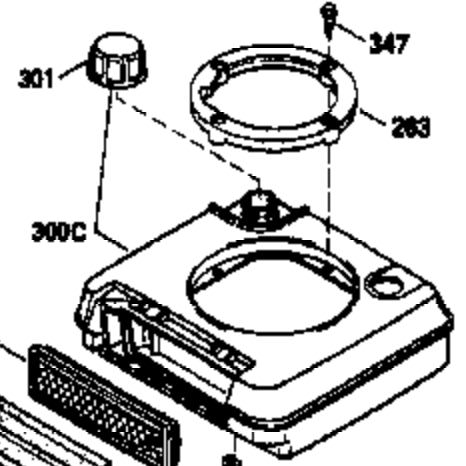

ILLUSTRATION SHOWS TYPICAL PARTS ONLY. ORDER BY PART NUMBER. PARTS NOT LISTED ARE SUPPLIED BY OEM.
VIEW 2 OF 3

Ref #	Part Number	Qty	Description
12A	36558	1	Breather Cover & Tube (Incl. 12B)
92	650815	1	Belleville Washer
166	35827	1	Engine Shroud
191	36559	1	S.E. Brake Bracket (Incl. 195)
238	650932	2	Screw, 10-32 x 49/64"
245	35066	1	Air Cleaner Filter
263A	35821	1	Starter Grill
287	650926	2	Screw, 8-32 x 21/64"
301	36246	1	Fuel Cap
347	650898A	4	Screw, 10-32 x 27/32"
370A	36261	1	Lubrication Decal
390	590739	1	Rewind Starter (NOTE: This engine could have been built with 590702 starter).