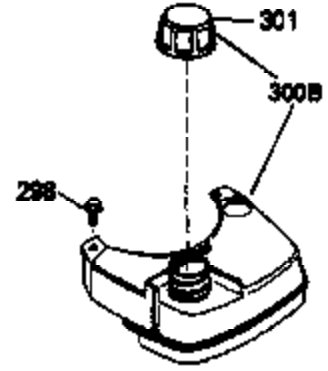

ILLUSTRATION SHOWS TYPICAL PARTS ONLY. ORDER BY PART NUMBER. PARTS NOT LISTED ARE SUPPLIED BY OEM.
VIEW 2 OF 3

Ref #	Part Number	Qty	Description
12A	36558	1	Breather Cover & Tube (Incl. 12B)
92	650815	1	Belleville Washer
166	35827	1	Engine Shroud
191	36559	1	S.E. Brake Bracket (Incl. 195)
238	650932	2	Screw, 10-32 x 49/64"
245	35066	1	Air Cleaner Filter
263A	35821	1	Starter Grill
287	650926	2	Screw, 8-32 x 21/64"
301	36246	1	Fuel Cap
347	650898A	4	Screw, 10-32 x 27/32"
370A	36261	1	Lubrication Decal
390	590739	1	Rewind Starter (NOTE: This engine could have been built with 590702 starter).