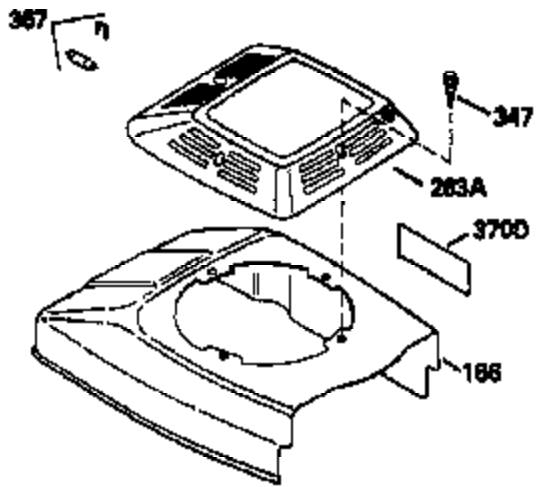

ILLUSTRATION SHOWS TYPICAL PARTS ONLY. ORDER BY PART NUMBER. PARTS NOT LISTED ARE SUPPLIED BY OEM.
VIEW 2 OF 3

Ref #	Part Number	Qty	Description
12A	36558	1	Breather Cover & Tube (Incl. 12B)
92	650815	1	Belleville Washer
166	35827	1	Engine Shroud
191	36559	1	S.E. Brake Bracket (Incl. 195)
238	650932	2	Screw, 10-32 x 49/64"
245	35066	1	Air Cleaner Filter
263A	35821	1	Starter Grill
287	650926	2	Screw, 8-32 x 21/64"
301	36246	1	Fuel Cap
347	650898A	4	Screw, 10-32 x 27/32"
370A	36261	1	Lubrication Decal
390	590739	1	Rewind Starter (NOTE: This engine could have been built with 590702 starter).