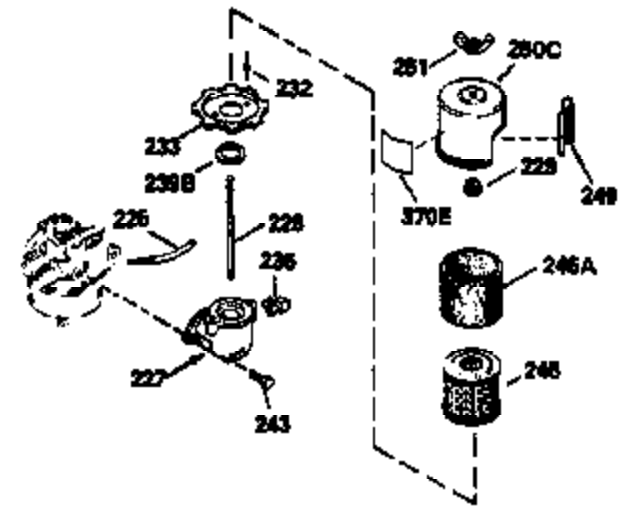

ILLUSTRATION SHOWS TYPICAL PARTS ONLY. ORDER BY PART NUMBER. PARTS NOT LISTED ARE SUPPLIED BY OEM.

VIEW 3 OF 3

Ref #	Part Number	Qty	Description
12A	36558	1	Breather Cover & Tube (Incl. 12B)
19	35998	1	Extension Spring
69	35261	1	* Mounting Flange Gasket
92	650815	1	Belleville Washer
182	6201	2	Screw, 1/4-28 x 7/8"
185	36544		Intake Pipe
186	36255	1	Governor Link
191	36559	1	S.E. Brake Bracket (Incl. 195)
223	650451	2	Screw, 1/4-20 x 1"
238	650932	2	Screw, 10-32 x 49/64"
241	35797	1	Air Cleaner Collar
245	35066	1	Air Cleaner Filter
250	35986	1	Air Cleaner Cover
277	650988	2	Screw, 1/4-20 x 2-5/16"
370A	36261	1	Lubrication Decal