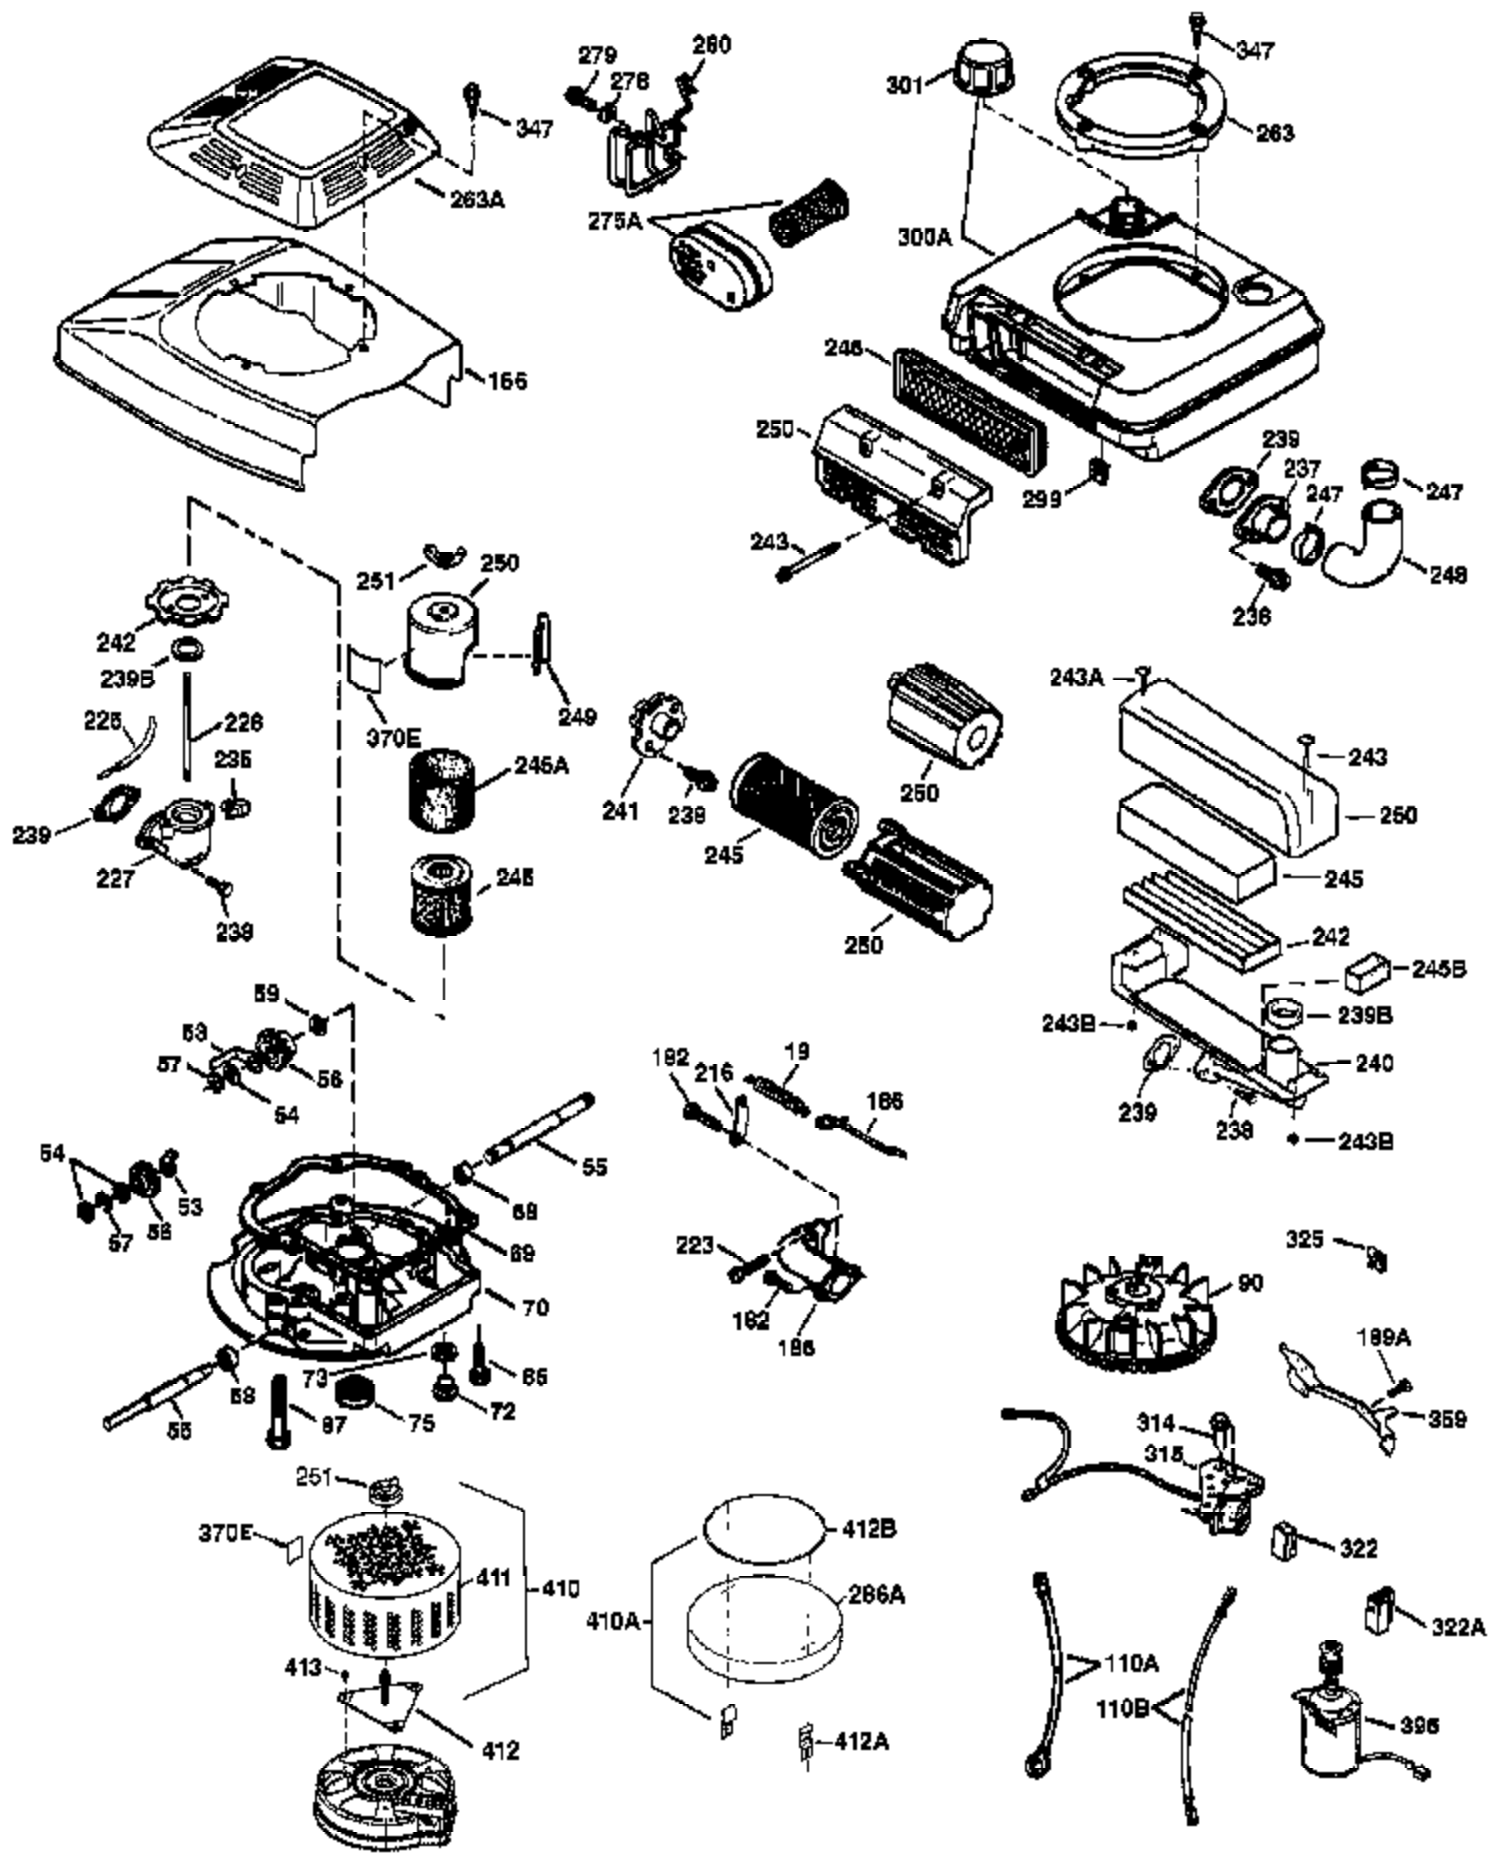

Ref #	Part Number	Qty	Description
19	35998	1	Extension Spring
69	35261	1	* Mounting Flange Gasket
70	34311E	1	Mounting Flange (Incl. 72 thru 83,306)
72	30572	1	Oil Drain Plug
73	28833	1	Drain Plug Gasket
75	27897	1	Oil Seal
86	650488	6	Screw, 1/4-20 x 1-1/4"
90	611109	1	Flywheel
166	35827	1	Engine Shroud
182	6201	2	Screw, 1/4-28 x 7/8"
185	36544		Intake Pipe
186	36255	1	Governor Link
206	610973	1	Terminal
223	650451	2	Screw, 1/4-20 x 1"
238	650932	2	Screw, 10-32 x 49/64"
239	34338	1	* Air Cleaner Gasket
241	35797	1	Air Cleaner Collar
245	35066	1	Air Cleaner Filter
250	35986	1	Air Cleaner Cover
263A	35821	1	Starter Grill
301	36246	1	Fuel Cap
347	650898A	4	Screw, 10-32 x 27/32"
370R	37317	1	Warning Decal
380	632733	1	Carburetor (Incl. 184)