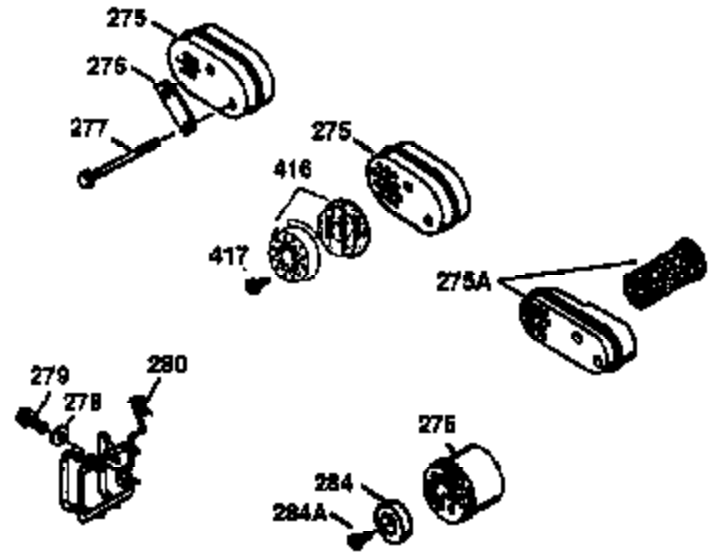

ILLUSTRATION SHOWS TYPICAL PARTS ONLY. ORDER BY PART NUMBER. PARTS NOT LISTED ARE SUPPLIED BY OEM.

VIEW 3 OF 3

Ref #	Part Number	Qty	Description
12A	36558	1	Breather Cover & Tube
90	611112	1	Flywheel
238	650806	2	Screw, 10-32 x 5/8"
239	34338	1	* Air Cleaner Gasket
240	36743	1	Air Cleaner Body
245	36745	1	Air Cleaner Filter
250	36744	1	Air Cleaner Cover
275	36473	1	Muffler (Incl. 277)
277	650988	2	Screw, 1/4-20 x 2-5/16"
370K	36695	1	Starter Decal
416	36085	1	Spark Arrestor Kit (Incl. 417)(Optional)
417	650760	1	Screw, 8-32 x 3/8" (Optional)