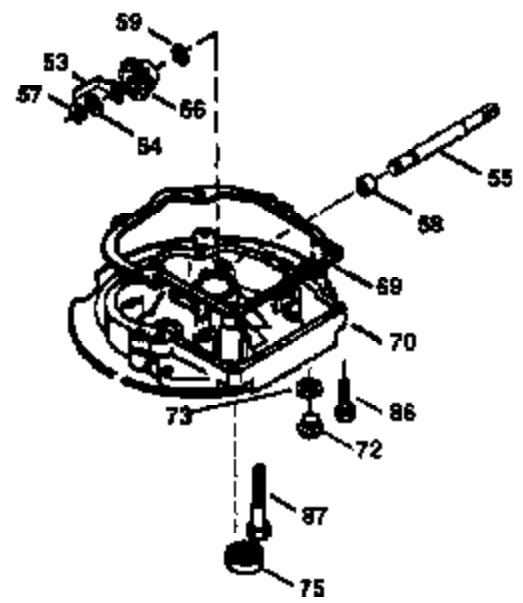

ILLUSTRATION SHOWS TYPICAL PARTS ONLY. ORDER BY PART NUMBER. PARTS NOT LISTED ARE SUPPLIED BY OEM.

VIEW 2 OF 3

Ref #	Part Number	Qty	Description
12A	36558	1	Breather Cover & Tube
19	35998	1	Extension Spring
69	35261	1	* Mounting Flange Gasket
70	34311D	1	Mounting Flange (Incl. 72 thru 83)
72	36083	1	Oil Drain Plug
75	27897	1	Oil Seal
86	650488	6	Screw, 1/4-20 x 1-1/4"
182	6201	2	Screw, 1/4-28 x 7/8"
185	36544	1	Intake Pipe
186	36255	1	Governor Link
223	650451	2	Screw, 1/4-20 x 1"
238	650806	2	Screw, 10-32 x 5/8"
239	34338	1	* Air Cleaner Gasket
245	36745	1	Air Cleaner Filter
250	36744	1	Air Cleaner Cover
263A	36758	1	Starter Grill
287	650926	2	Screw, 8-32 x 21/64"
298	28763	3	Screw, 10-32 x 35/64"
300	36757	1	Fuel Tank (Incl. 292 & 301)
301	36246	1	Fuel Cap
370K	36695	1	Starter Decal
390	590694	1	Rewind Starter (NOTE: This engine could have been built with 590737 starter.