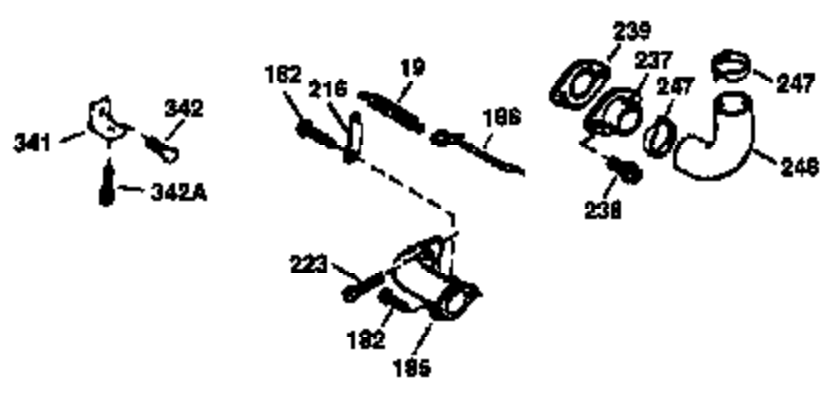

ILLUSTRATION SHOWS TYPICAL PARTS ONLY. ORDER BY PART NUMBER. PARTS NOT LISTED ARE SUPPLIED BY OEM.

VIEW 2 OF 3

Ref #	Part Number	Qty	Description
12A	36558	1	Breather Cover & Tube
19	35998	1	Extension Spring
69	35261	1	* Mounting Flange Gasket
70	34311D	1	Mounting Flange (Incl. 72 thru 83)
72	36083	1	Oil Drain Plug
75	27897	1	Oil Seal
86	650488	6	Screw, 1/4-20 x 1-1/4"
182	6201	2	Screw, 1/4-28 x 7/8"
185	36544	1	Intake Pipe
186	36255	1	Governor Link
223	650451	2	Screw, 1/4-20 x 1"
238	650806	2	Screw, 10-32 x 5/8"
239	34338	1	* Air Cleaner Gasket
245	36745	1	Air Cleaner Filter
250	36744	1	Air Cleaner Cover
263A	36758	1	Starter Grill
287	650926	2	Screw, 8-32 x 21/64"
298	28763	3	Screw, 10-32 x 35/64"
300	36757	1	Fuel Tank (Incl. 292 & 301)
301	36246	1	Fuel Cap
370K	36695	1	Starter Decal
390	590694	1	Rewind Starter (NOTE: This engine could have been built with 590737 starter.