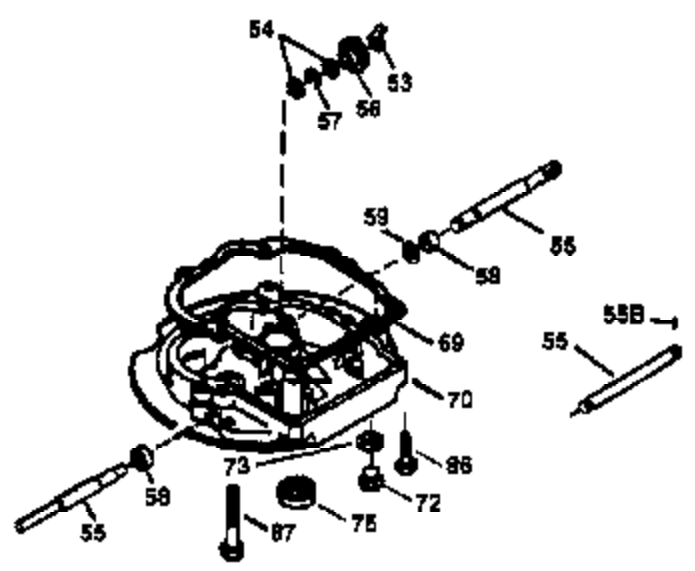

ILLUSTRATION SHOWS TYPICAL PARTS ONLY. ORDER BY PART NUMBER. PARTS NOT LISTED ARE SUPPLIED BY OEM.

VIEW 2 OF 3

Ref #	Part Number	Qty	Description
12A	36558	1	Breather Cover & Tube
19	35998	1	Extension Spring
69	35261	1	* Mounting Flange Gasket
70	34311D	1	Mounting Flange (Incl. 72 thru 83)
72	36083	1	Oil Drain Plug
75	27897	1	Oil Seal
86	650488	6	Screw, 1/4-20 x 1-1/4"
182	6201	2	Screw, 1/4-28 x 7/8"
185	36544	1	Intake Pipe
186	36255	1	Governor Link
223	650451	2	Screw, 1/4-20 x 1"
238	650806	2	Screw, 10-32 x 5/8"
239	34338	1	* Air Cleaner Gasket
245	36745	1	Air Cleaner Filter
250	36744	1	Air Cleaner Cover
263A	36758	1	Starter Grill
287	650926	2	Screw, 8-32 x 21/64"
298	28763	3	Screw, 10-32 x 35/64"
300	36757	1	Fuel Tank (Incl. 292 & 301)
301	36246	1	Fuel Cap
370K	36695	1	Starter Decal
390	590694	1	Rewind Starter (NOTE: This engine could have been built with 590737 starter.