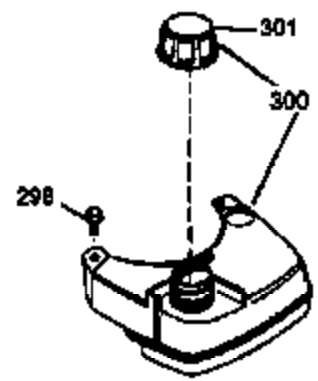

ILLUSTRATION SHOWS TYPICAL PARTS ONLY. ORDER BY PART NUMBER. PARTS NOT LISTED ARE SUPPLIED BY OEM.

VIEW 2 OF 3

Ref #	Part Number	Qty	Description
12A	36558	1	Breather Cover & Tube
19	35998	1	Extension Spring
69	35261	1	* Mounting Flange Gasket
70	34311D	1	Mounting Flange (Incl. 72 thru 83)
72	36083	1	Oil Drain Plug
75	27897	1	Oil Seal
86	650488	6	Screw, 1/4-20 x 1-1/4"
182	6201	2	Screw, 1/4-28 x 7/8"
185	36544	1	Intake Pipe
186	36255	1	Governor Link
223	650451	2	Screw, 1/4-20 x 1"
238	650806	2	Screw, 10-32 x 5/8"
239	34338	1	* Air Cleaner Gasket
245	36745	1	Air Cleaner Filter
250	36744	1	Air Cleaner Cover
263A	36758	1	Starter Grill
287	650926	2	Screw, 8-32 x 21/64"
298	28763	3	Screw, 10-32 x 35/64"
300	36757	1	Fuel Tank (Incl. 292 & 301)
301	36246	1	Fuel Cap
370K	36695	1	Starter Decal
390	590694	1	Rewind Starter (NOTE: This engine could have been built with 590737 starter.