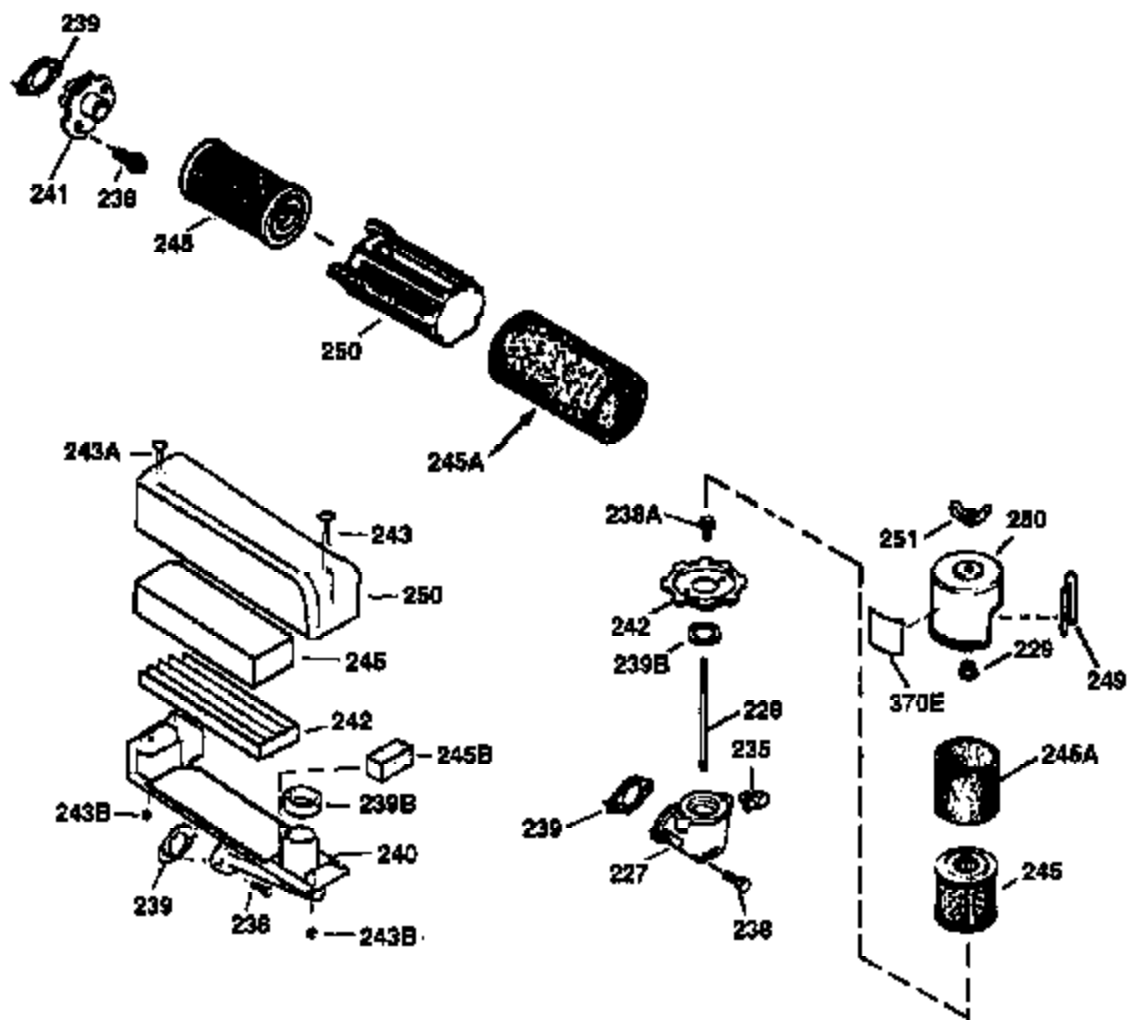

ILLUSTRATION SHOWS TYPICAL PARTS ONLY. ORDER BY PART NUMBER. PARTS NOT LISTED ARE SUPPLIED BY OEM.

VIEW 3 OF 3

Ref #	Part Number	Qty	Description
12A	36558	1	Breather Cover & Tube
90	611112	1	Flywheel
238	650806	2	Screw, 10-32 x 5/8"
239	34338	1	* Air Cleaner Gasket
240	36743	1	Air Cleaner Body
245	36745	1	Air Cleaner Filter
250	36744	1	Air Cleaner Cover
275	36473	1	Muffler (Incl. 277)
277	650988	2	Screw, 1/4-20 x 2-5/16"
370K	36695	1	Starter Decal
416	36085	1	Spark Arrestor Kit (Incl. 417)(Optional)
417	650760	1	Screw, 8-32 x 3/8" (Optional)