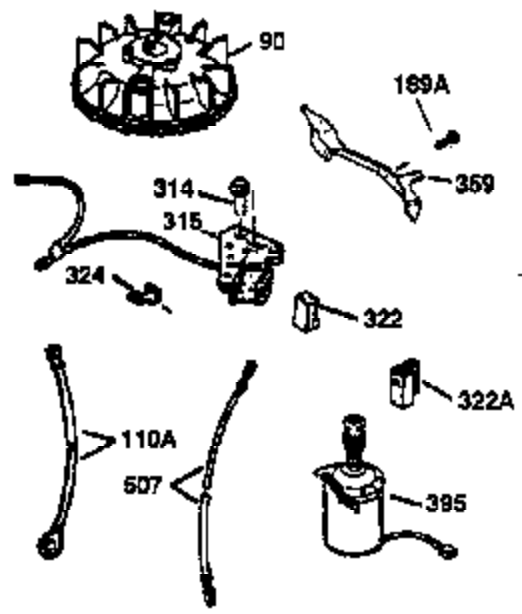

ILLUSTRATION SHOWS TYPICAL PARTS ONLY. ORDER BY PART NUMBER. PARTS NOT LISTED ARE SUPPLIED BY OEM.

VIEW 3 OF 3

Ref #	Part Number	Qty	Description
12A	36558	1	Breather Cover & Tube
90	611112	1	Flywheel
238	650806	2	Screw, 10-32 x 5/8"
239	34338	1	* Air Cleaner Gasket
240	36743	1	Air Cleaner Body
245	36745	1	Air Cleaner Filter
250	36744	1	Air Cleaner Cover
275	36473	1	Muffler (Incl. 277)
277	650988	2	Screw, 1/4-20 x 2-5/16"
370K	36695	1	Starter Decal
416	36085	1	Spark Arrestor Kit (Incl. 417)(Optional)
417	650760	1	Screw, 8-32 x 3/8" (Optional)