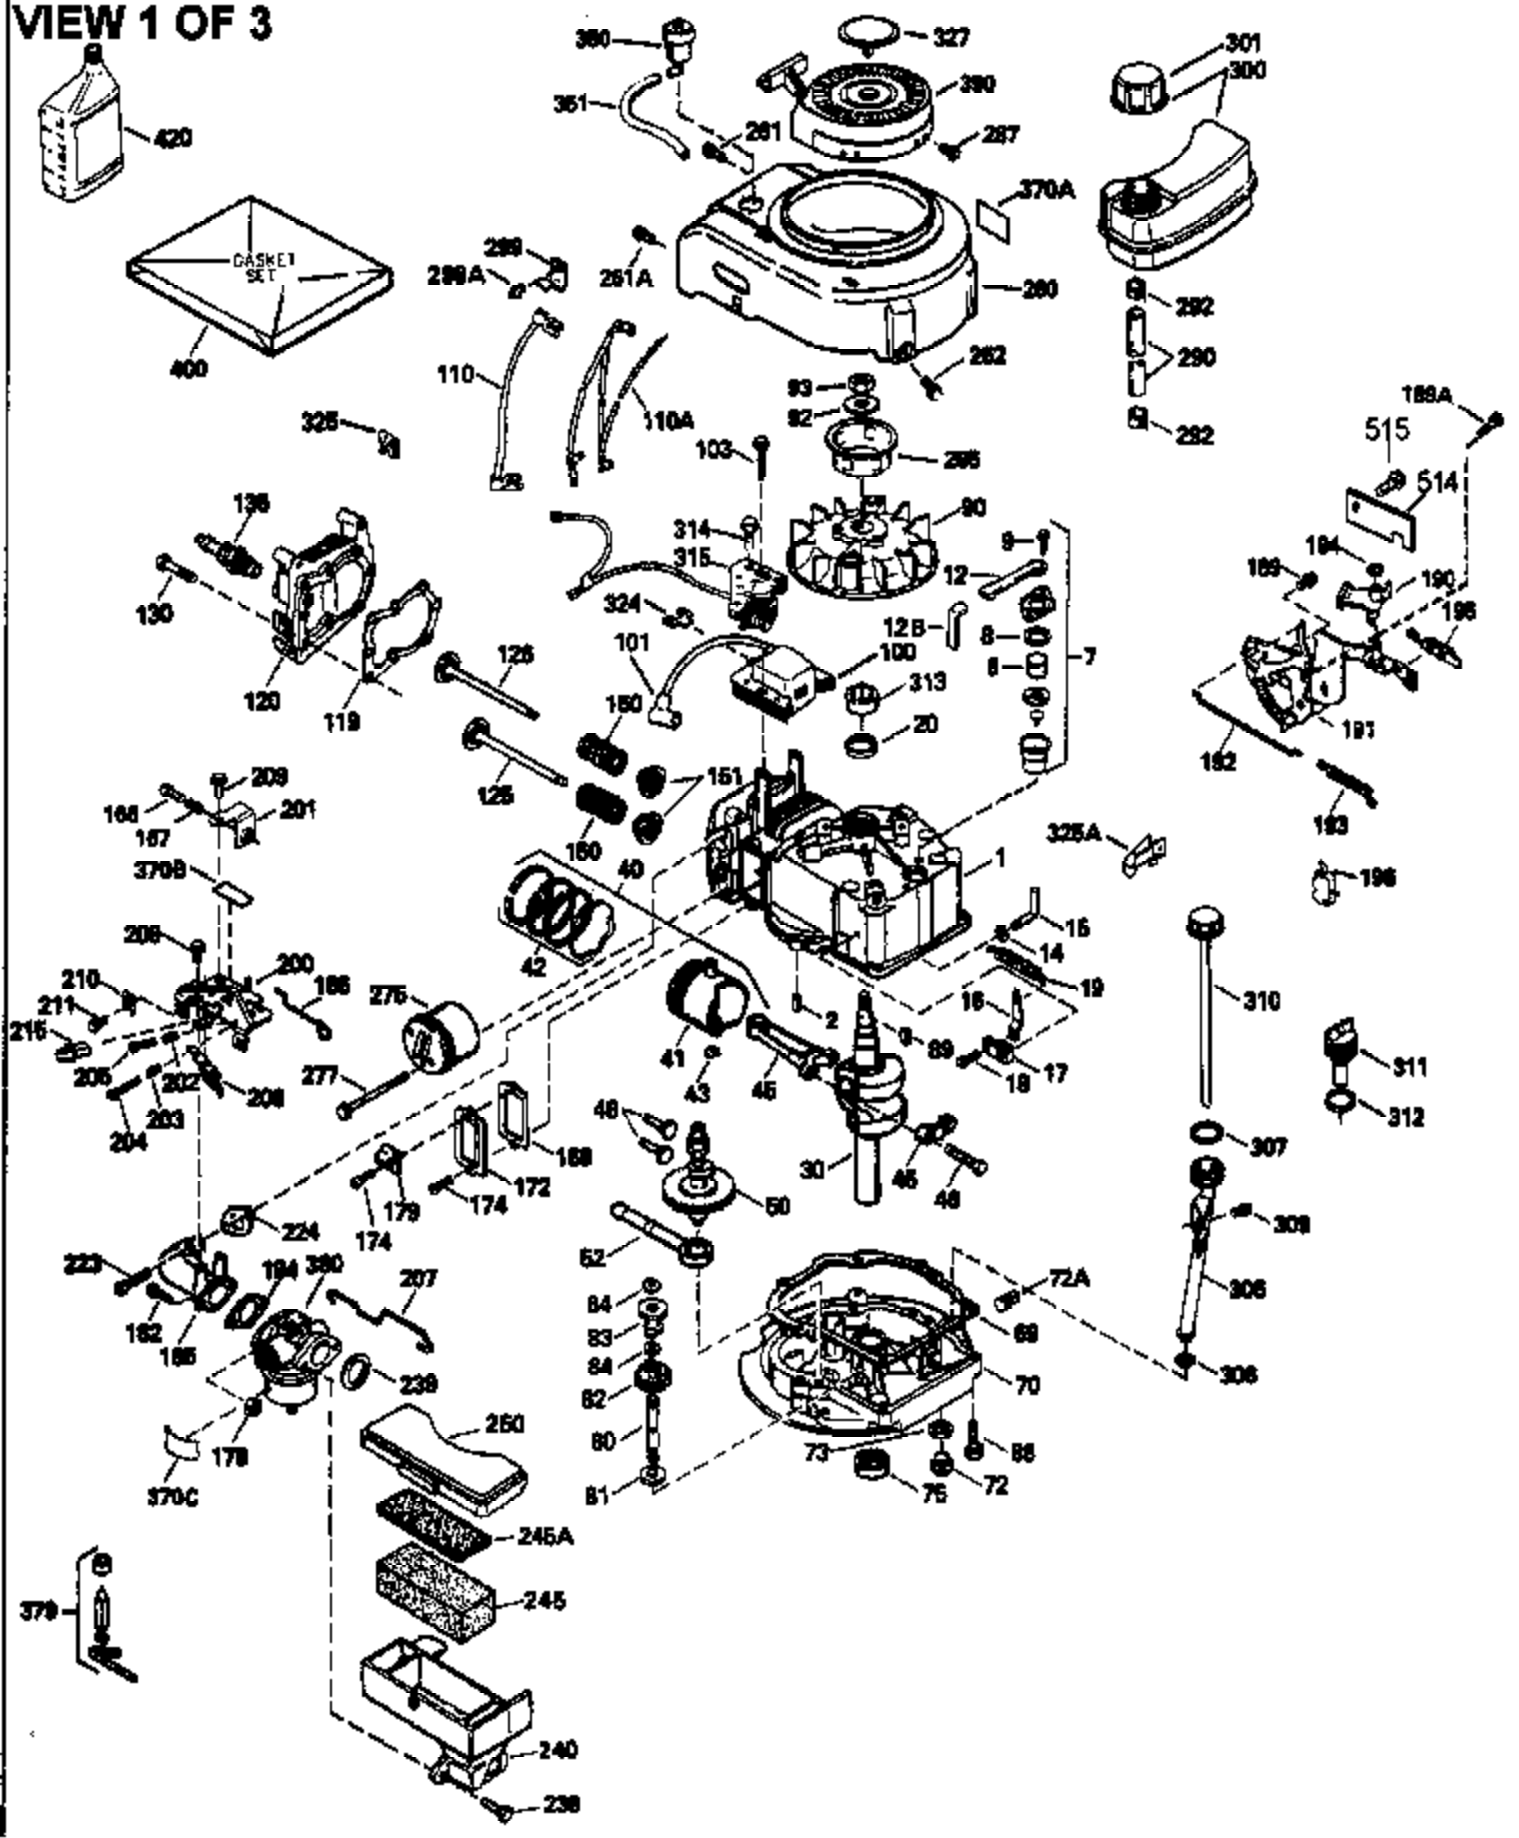

ILLUSTRATION SHOWS TYPICAL PARTS ONLY. ORDER BY PART NUMBER. PARTS NOT LISTED ARE SUPPLIED BY OEM.

VIEW 1 OF 3

Ref #	Part Number	Qty	Description
	1 36478A	1	Cylinder (Incl. 2,7,20 & 125)
	2 26727	2	Dowel Pin
	6 33734	1	Breather Element
	7 36557	1	Breather Ass'y. (Incl. 6 & 12A)
12A	36558	1	Breather Cover & Tube
	14 28277	1	Washer
	15 30589	1	Governor Rod
	16 32651	1	Governor Lever
	17 31335	1	Governor Lever Clamp
	18 651018	1	Screw, Torx T-15, 8-32 x 19/64"
	19 35998	1	Extension Spring
	20 32600	1	Oil Seal
	30 34570A	1	Crankshaft
	40 36073	1	Piston, Pin & Ring Set (Std.)
	40 36074	1	Piston, Pin & Ring Set (.010" OS)
	40 36075	1	Piston, Pin & Ring Set (.020" OS)
	41 36070	1	Piston & Pin Ass'y. (Std.) (Incl. 43)
	41 36071	1	Piston & Pin Ass'y. (.010" OS) (Incl. 43)
	41 36072	1	Piston & Pin Ass'y. (.020" OS) (Incl. 43)
	42 36076	1	Ring Set (Std.)
	42 36077	1	Ring Set (.010" OS)
	42 36078	1	Ring Set (.020" OS)
	43 20381	2	Piston Pin Retaining Ring
	45 32875A	1	Connecting Rod (Incl. 46)
	46 32610A	2	Connecting Rod Bolt
	48 27241	2	Valve Lifter
	50 35992	1	Camshaft (MCR)
	52 29914	1	Oil Pump Ass'y.
	69 35261	1	* Mounting Flange Gasket
	70 34311D	1	Mounting Flange (Incl. 72 thru 83)
	72 36083	1	Oil Drain Plug
	75 27897	1	Oil Seal
	80 30574A	1	Governor Shaft
	81 30590A	1	Washer
	82 30591	1	Governor Gear Ass'y. (Incl. 81)
	83 30588A	1	Governor Spool
	86 650488	6	Screw, 1/4-20 x 1-1/4"
	89 611004	1	Flywheel Key
	90 611112	1	Flywheel
	92 650815	1	Belleville Washer
	93 650816	1	Flywheel Nut
100	34443A	1	Solid State Ignition
101	610118	1	Spark Plug Cover
103	651007	2	Screw, Torx T-15, 10-24 x 15/16"
110	34961	1	Ground Wire
119	36477	1	* Cylinder Head Gasket
120	36476	1	Cylinder Head
125	36471	1	Exhaust Valve (Std.) (Incl. 151)
125	36472	1	Exhaust Valve (1/32" OS) (Incl. 151)
126	29314B	1	Intake Valve (Std.) (Incl. 151)
126	29315C	1	Intake Valve (1/32" OS) (Incl. 151)
130	6021A	6	Screw, 5/16-18 x 1-1/2"
135	35395	1	Resistor Spark Plug (RJ19LM)
150	35991	2	Valve Spring
151	31673	2	Valve Spring Cap
169	27234A	1	* Valve Cover Gasket
172	32755	1	Valve Cover
174	30200	2	Screw, 10-24 x 9/16"