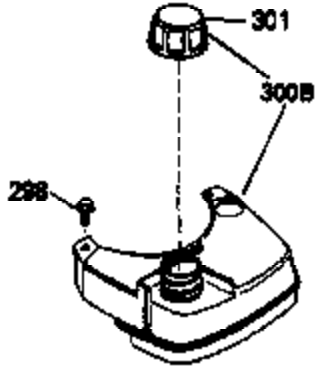

ILLUSTRATION SHOWS TYPICAL PARTS ONLY. ORDER BY PART NUMBER. PARTS NOT LISTED ARE SUPPLIED BY OEM.
VIEW 2 OF 3

Ref #	Part Number	Qty	Description
12A	36558	1	Breather Cover & Tube
92	650815	1	Belleville Washer
191	36559	1	S.E. Brake Bracket (Incl. 195)
238	650806	2	Screw, 10-32 x 5/8"
245	36745	1	Air Cleaner Filter
263A	36758	1	Starter Grill
284	36663	1	Muffler Deflector (Incl. 284A)(Optional)
284A	650760	1	Screw, 8-32 x 3/8" (Optional)
287	650926	2	Screw, 8-32 x 21/64"
298	28763	3	Screw, 10-32 x 35/64"
301	36246	1	Fuel Cap
370K	36695	1	Starter Decal
370A	36261	1	Lubrication Decal
390	590694	1	Rewind Starter (NOTE: This engine could have been built with 590737 starter).