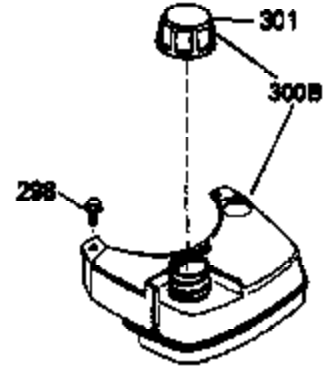

ILLUSTRATION SHOWS TYPICAL PARTS ONLY. ORDER BY PART NUMBER. PARTS NOT LISTED ARE SUPPLIED BY OEM.
VIEW 2 OF 3

Ref #	Part Number	Qty	Description
12A	36558	1	Breather Cover & Tube
92	650815	1	Belleville Washer
191	36559	1	S.E. Brake Bracket (Incl. 195)
238	650806	2	Screw, 10-32 x 5/8"
245	36745	1	Air Cleaner Filter
263A	36758	1	Starter Grill
284	36663	1	Muffler Deflector (Incl. 284A)(Optional)
284A	650760	1	Screw, 8-32 x 3/8" (Optional)
287	650926	2	Screw, 8-32 x 21/64"
298	28763	3	Screw, 10-32 x 35/64"
301	36246	1	Fuel Cap
370A	36261	1	Lubrication Decal
370D	35977	1	Caution Decal
370K	36695	1	Starter Decal
390	590694	1	Rewind Starter (NOTE: This engine could have been built with 590737 starter).