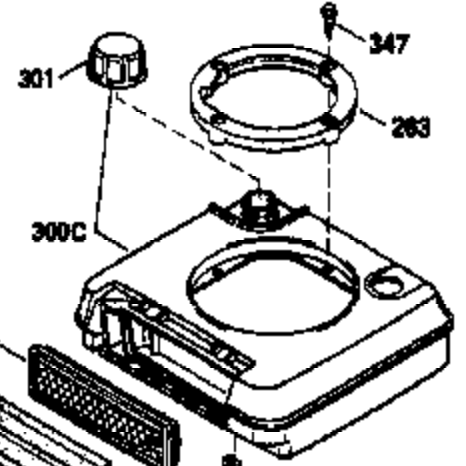

ILLUSTRATION SHOWS TYPICAL PARTS ONLY. ORDER BY PART NUMBER. PARTS NOT LISTED ARE SUPPLIED BY OEM.
VIEW 2 OF 3

Ref #	Part Number	Qty	Description
12A	36558	1	Breather Cover & Tube
92	650815	1	Belleville Washer
191	36559	1	S.E. Brake Bracket (Incl. 195)
238	650806	2	Screw, 10-32 x 5/8"
245	36745	1	Air Cleaner Filter
263A	36758	1	Starter Grill
284	36663	1	Muffler Deflector (Incl. 284A)(Optional)
284A	650760	1	Screw, 8-32 x 3/8" (Optional)
287	650926	2	Screw, 8-32 x 21/64"
298	28763	3	Screw, 10-32 x 35/64"
301	36246	1	Fuel Cap
370A	36261	1	Lubrication Decal
370D	35977	1	Caution Decal
370K	36695	1	Starter Decal
390	590694	1	Rewind Starter (NOTE: This engine could have been built with 590737 starter).