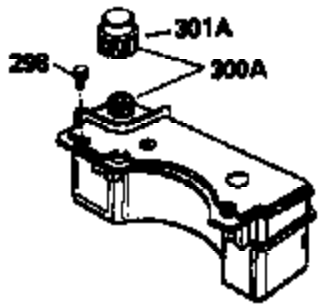

ILLUSTRATION SHOWS TYPICAL PARTS ONLY. ORDER BY PART NUMBER. PARTS NOT LISTED ARE SUPPLIED BY OEM.
VIEW 2 OF 3

Ref #	Part Number	Qty	Description
12A	36558	1	Breather Cover & Tube
92	650815	1	Belleville Washer
191	36559	1	S.E. Brake Bracket (Incl. 195)
238	650806	2	Screw, 10-32 x 5/8"
245	36745	1	Air Cleaner Filter
263A	36758	1	Starter Grill
284	36663	1	Muffler Deflector (Incl. 284A)(Optional)
284A	650760	1	Screw, 8-32 x 3/8" (Optional)
287	650926	2	Screw, 8-32 x 21/64"
298	28763	3	Screw, 10-32 x 35/64"
301	36246	1	Fuel Cap
370A	36261	1	Lubrication Decal
370D	35977	1	Caution Decal
370K	36695	1	Starter Decal
390	590694	1	Rewind Starter (NOTE: This engine could have been built with 590737 starter).