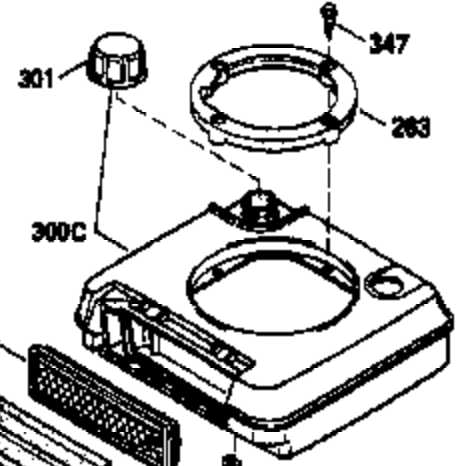

ILLUSTRATION SHOWS TYPICAL PARTS ONLY. ORDER BY PART NUMBER. PARTS NOT LISTED ARE SUPPLIED BY OEM.
VIEW 2 OF 3

Ref #	Part Number	Qty	Description
12A	36558	1	Breather Cover & Tube
92	650815	1	Belleville Washer
130B	650818	2	Screw, 5/16-18 x 1-1/2"
174A	651024	1	Stud
191	36559	1	S.E. Brake Bracket (Incl. 195)
238	650806	2	Screw, 10-32 x 5/8"
245	36745	1	Air Cleaner Filter
263A	36758	1	Starter Grill
279A	30200	1	Screw, 10-24 x 9/16"
287	650926	2	Screw, 8-32 x 21/64"
298	28763	3	Screw, 10-32 x 35/64"
301	36246	1	Fuel Cap
359	36773	1	Flywheel Guard
370K	36695	1	Starter Decal
370A	36261	1	Lubrication Decal
370D	35977	1	Caution Decal
390	590694	1	Rewind Starter (NOTE: This engine could have been built with 590737 starter).