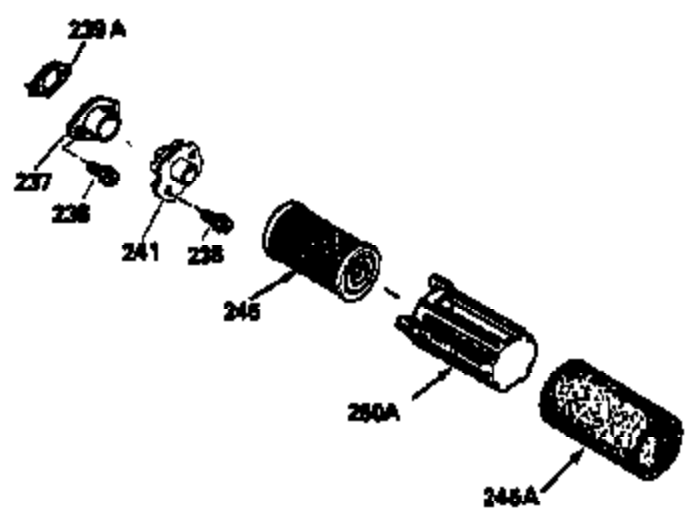

ILLUSTRATION SHOWS TYPICAL PARTS ONLY. ORDER BY PART NUMBER. PARTS NOT LISTED ARE SUPPLIED BY OEM.

VIEW 3 OF 3

Ref #	Part Number	Qty	Description
12A	36558	1	Breather Cover & Tube
19	35998	1	Extension Spring
69	35261	1	* Mounting Flange Gasket
92	650815	1	Belleville Washer
127	650691	2	Washer
130B	650818	2	Screw, 5/16-18 x 1-1/2"
174A	651024	1	Stud
182	6201	2	Screw, 1/4-28 x 7/8"
185	36544	1	Intake Pipe
186	36255	1	Governor Link
191	36559	1	S.E. Brake Bracket (Incl. 195)
223	650451	2	Screw, 1/4-20 x 1"
238	650806	2	Screw, 10-32 x 5/8"
245	36745	1	Air Cleaner Filter
250	36744	1	Air Cleaner Cover
277	650988	2	Screw, 1/4-20 x 2-5/16"
279	30063	2	Screw, Torx T-30, 1/4-20 x 1/2"
279A	30200	1	Screw, 10-24 x 9/16"
280	37010	1	Heat Shield
359	36773	1	Flywheel Guard
370A	36261	1	Lubrication Decal
370K	36695	1	Starter Decal
416	36085	1	Spark Arrestor Kit (Incl. 417)(Optional)
417	650760	1	Screw, 8-32 x 3/8" (Optional)