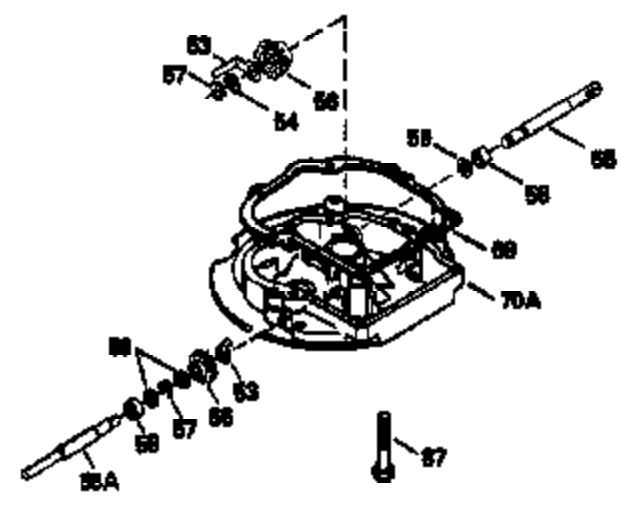

ILLUSTRATION SHOWS TYPICAL PARTS ONLY. ORDER BY PART NUMBER. PARTS NOT LISTED ARE SUPPLIED BY OEM.

VIEW 3 OF 3

Ref #	Part Number	Qty	Description
12A	36558	1	Breather Cover & Tube
19	35998	1	Extension Spring
69	35261	1	* Mounting Flange Gasket
92	650815	1	Belleville Washer
127	650691	2	Washer
130B	650818	2	Screw, 5/16-18 x 1-1/2"
174A	651024	1	Stud
182	6201	2	Screw, 1/4-28 x 7/8"
185	36544	1	Intake Pipe
186	36255	1	Governor Link
191	36559	1	S.E. Brake Bracket (Incl. 195)
223	650451	2	Screw, 1/4-20 x 1"
238	650806	2	Screw, 10-32 x 5/8"
245	36745	1	Air Cleaner Filter
250	36744	1	Air Cleaner Cover
277	650988	2	Screw, 1/4-20 x 2-5/16"
279	30063	2	Screw, Torx T-30, 1/4-20 x 1/2"
279A	30200	1	Screw, 10-24 x 9/16"
280	37010	1	Heat Shield
359	36773	1	Flywheel Guard
370A	36261	1	Lubrication Decal
370K	36695	1	Starter Decal
416	36085	1	Spark Arrestor Kit (Incl. 417)(Optional)
417	650760	1	Screw, 8-32 x 3/8" (Optional)