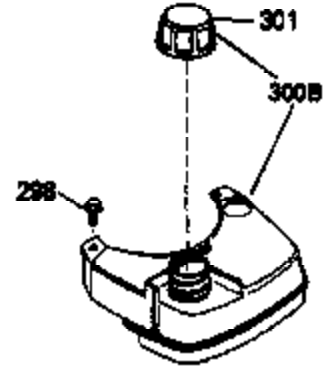

ILLUSTRATION SHOWS TYPICAL PARTS ONLY. ORDER BY PART NUMBER. PARTS NOT LISTED ARE SUPPLIED BY OEM.
VIEW 2 OF 3

Ref #	Part Number	Qty	Description
12A	36558	1	Breather Cover & Tube
92	650815	1	Belleville Washer
130B	650818	2	Screw, 5/16-18 x 1-1/2"
174A	651024	1	Stud
191	36559	1	S.E. Brake Bracket (Incl. 195)
238	650806	2	Screw, 10-32 x 5/8"
245	36745	1	Air Cleaner Filter
263A	36758	1	Starter Grill
279A	30200	1	Screw, 10-24 x 9/16"
287	650926	2	Screw, 8-32 x 21/64"
298	28763	3	Screw, 10-32 x 35/64"
301	36246	1	Fuel Cap
359	36773	1	Flywheel Guard
370K	36695	1	Starter Decal
370A	36261	1	Lubrication Decal
370D	35977	1	Caution Decal
390	590694	1	Rewind Starter (NOTE: This engine could have been built with 590737 starter).