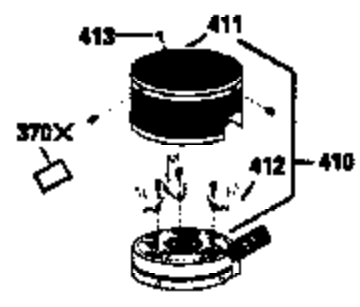

ILLUSTRATION SHOWS TYPICAL PARTS ONLY. ORDER BY PART NUMBER. PARTS NOT LISTED ARE SUPPLIED BY OEM.

VIEW 3 OF 3

Ref #	Part Number	Qty	Description
12A	36558	1	Breather Cover & Tube
19	35998	1	Extension Spring
69	35261	1	* Mounting Flange Gasket
92	650815	1	Belleville Washer
127	650691	2	Washer
130B	650818	2	Screw, 5/16-18 x 1-1/2"
174A	651024	1	Stud
182	6201	2	Screw, 1/4-28 x 7/8"
185	36544	1	Intake Pipe
186	36255	1	Governor Link
191	36559	1	S.E. Brake Bracket (Incl. 195)
223	650451	2	Screw, 1/4-20 x 1"
238	650806	2	Screw, 10-32 x 5/8"
245	36745	1	Air Cleaner Filter
250	36744	1	Air Cleaner Cover
277	650988	2	Screw, 1/4-20 x 2-5/16"
279	30063	2	Screw, Torx T-30, 1/4-20 x 1/2"
279A	30200	1	Screw, 10-24 x 9/16"
280	37010	1	Heat Shield
359	36773	1	Flywheel Guard
370A	36261	1	Lubrication Decal
370K	36695	1	Starter Decal
416	36085	1	Spark Arrestor Kit (Incl. 417)(Optional)
417	650760	1	Screw, 8-32 x 3/8" (Optional)