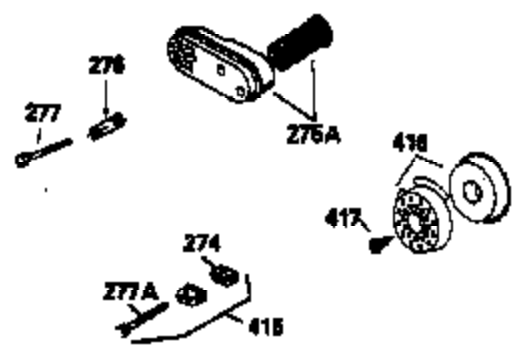

ILLUSTRATION SHOWS TYPICAL PARTS ONLY. ORDER BY PART NUMBER. PARTS NOT LISTED ARE SUPPLIED BY OEM.

VIEW 3 OF 3

Ref #	Part Number	Qty	Description
12A	36558	1	Breather Cover & Tube
19	35998	1	Extension Spring
69	35261	1	* Mounting Flange Gasket
92	650815	1	Belleville Washer
127	650691	2	Washer
130B	650818	2	Screw, 5/16-18 x 1-1/2"
174A	651024	1	Stud
182	6201	2	Screw, 1/4-28 x 7/8"
185	36544	1	Intake Pipe
186	36255	1	Governor Link
191	36559	1	S.E. Brake Bracket (Incl. 195)
223	650451	2	Screw, 1/4-20 x 1"
238	650806	2	Screw, 10-32 x 5/8"
245	36745	1	Air Cleaner Filter
250	36744	1	Air Cleaner Cover
277	650988	2	Screw, 1/4-20 x 2-5/16"
279	30063	2	Screw, Torx T-30, 1/4-20 x 1/2"
279A	30200	1	Screw, 10-24 x 9/16"
280	37010	1	Heat Shield
359	36773	1	Flywheel Guard
370A	36261	1	Lubrication Decal
370K	36695	1	Starter Decal
416	36085	1	Spark Arrestor Kit (Incl. 417)(Optional)
417	650760	1	Screw, 8-32 x 3/8" (Optional)