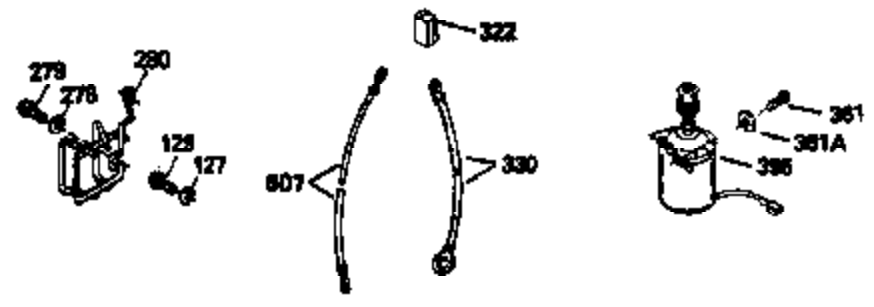

ILLUSTRATION SHOWS TYPICAL PARTS ONLY. ORDER BY PART NUMBER. PARTS NOT LISTED ARE SUPPLIED BY OEM.

VIEW 3 OF 3

Ref #	Part Number	Qty	Description
12A	36558	1	Breather Cover & Tube
19	35998	1	Extension Spring
69	35261	1	* Mounting Flange Gasket
92	650815	1	Belleville Washer
127	650691	2	Washer
130B	650818	2	Screw, 5/16-18 x 1-1/2"
174A	651024	1	Stud
182	6201	2	Screw, 1/4-28 x 7/8"
185	36544	1	Intake Pipe
186	36255	1	Governor Link
191	36559	1	S.E. Brake Bracket (Incl. 195)
223	650451	2	Screw, 1/4-20 x 1"
238	650806	2	Screw, 10-32 x 5/8"
245	36745	1	Air Cleaner Filter
250	36744	1	Air Cleaner Cover
277	650988	2	Screw, 1/4-20 x 2-5/16"
279	30063	2	Screw, Torx T-30, 1/4-20 x 1/2"
279A	30200	1	Screw, 10-24 x 9/16"
280	37010	1	Heat Shield
359	36773	1	Flywheel Guard
370A	36261	1	Lubrication Decal
370K	36695	1	Starter Decal
416	36085	1	Spark Arrestor Kit (Incl. 417)(Optional)
417	650760	1	Screw, 8-32 x 3/8" (Optional)