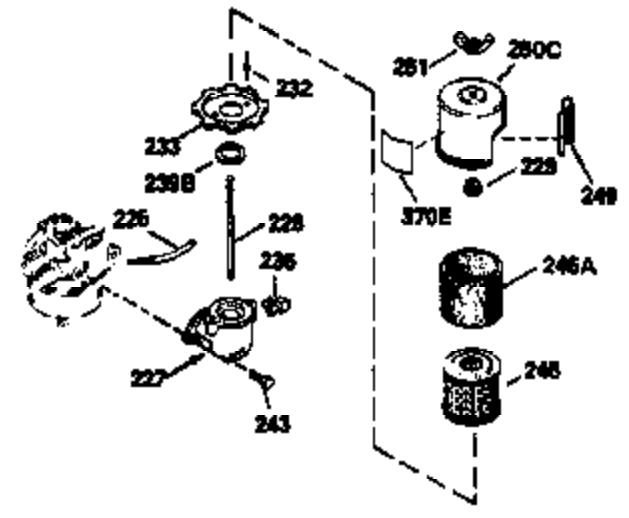

ILLUSTRATION SHOWS TYPICAL PARTS ONLY. ORDER BY PART NUMBER. PARTS NOT LISTED ARE SUPPLIED BY OEM.

VIEW 3 OF 3

Ref #	Part Number	Qty	Description
12A	36558	1	Breather Cover & Tube
19	35998	1	Extension Spring
69	35261	1	* Mounting Flange Gasket
92	650815	1	Belleville Washer
127	650691	2	Washer
130B	650818	2	Screw, 5/16-18 x 1-1/2"
174A	651024	1	Stud
182	6201	2	Screw, 1/4-28 x 7/8"
185	36544	1	Intake Pipe
186	36255	1	Governor Link
191	36559	1	S.E. Brake Bracket (Incl. 195)
223	650451	2	Screw, 1/4-20 x 1"
238	650806	2	Screw, 10-32 x 5/8"
245	36745	1	Air Cleaner Filter
250	36744	1	Air Cleaner Cover
277	650988	2	Screw, 1/4-20 x 2-5/16"
279	30063	2	Screw, Torx T-30, 1/4-20 x 1/2"
279A	30200	1	Screw, 10-24 x 9/16"
280	37010	1	Heat Shield
359	36773	1	Flywheel Guard
370A	36261	1	Lubrication Decal
370K	36695	1	Starter Decal
416	36085	1	Spark Arrestor Kit (Incl. 417)(Optional)
417	650760	1	Screw, 8-32 x 3/8" (Optional)