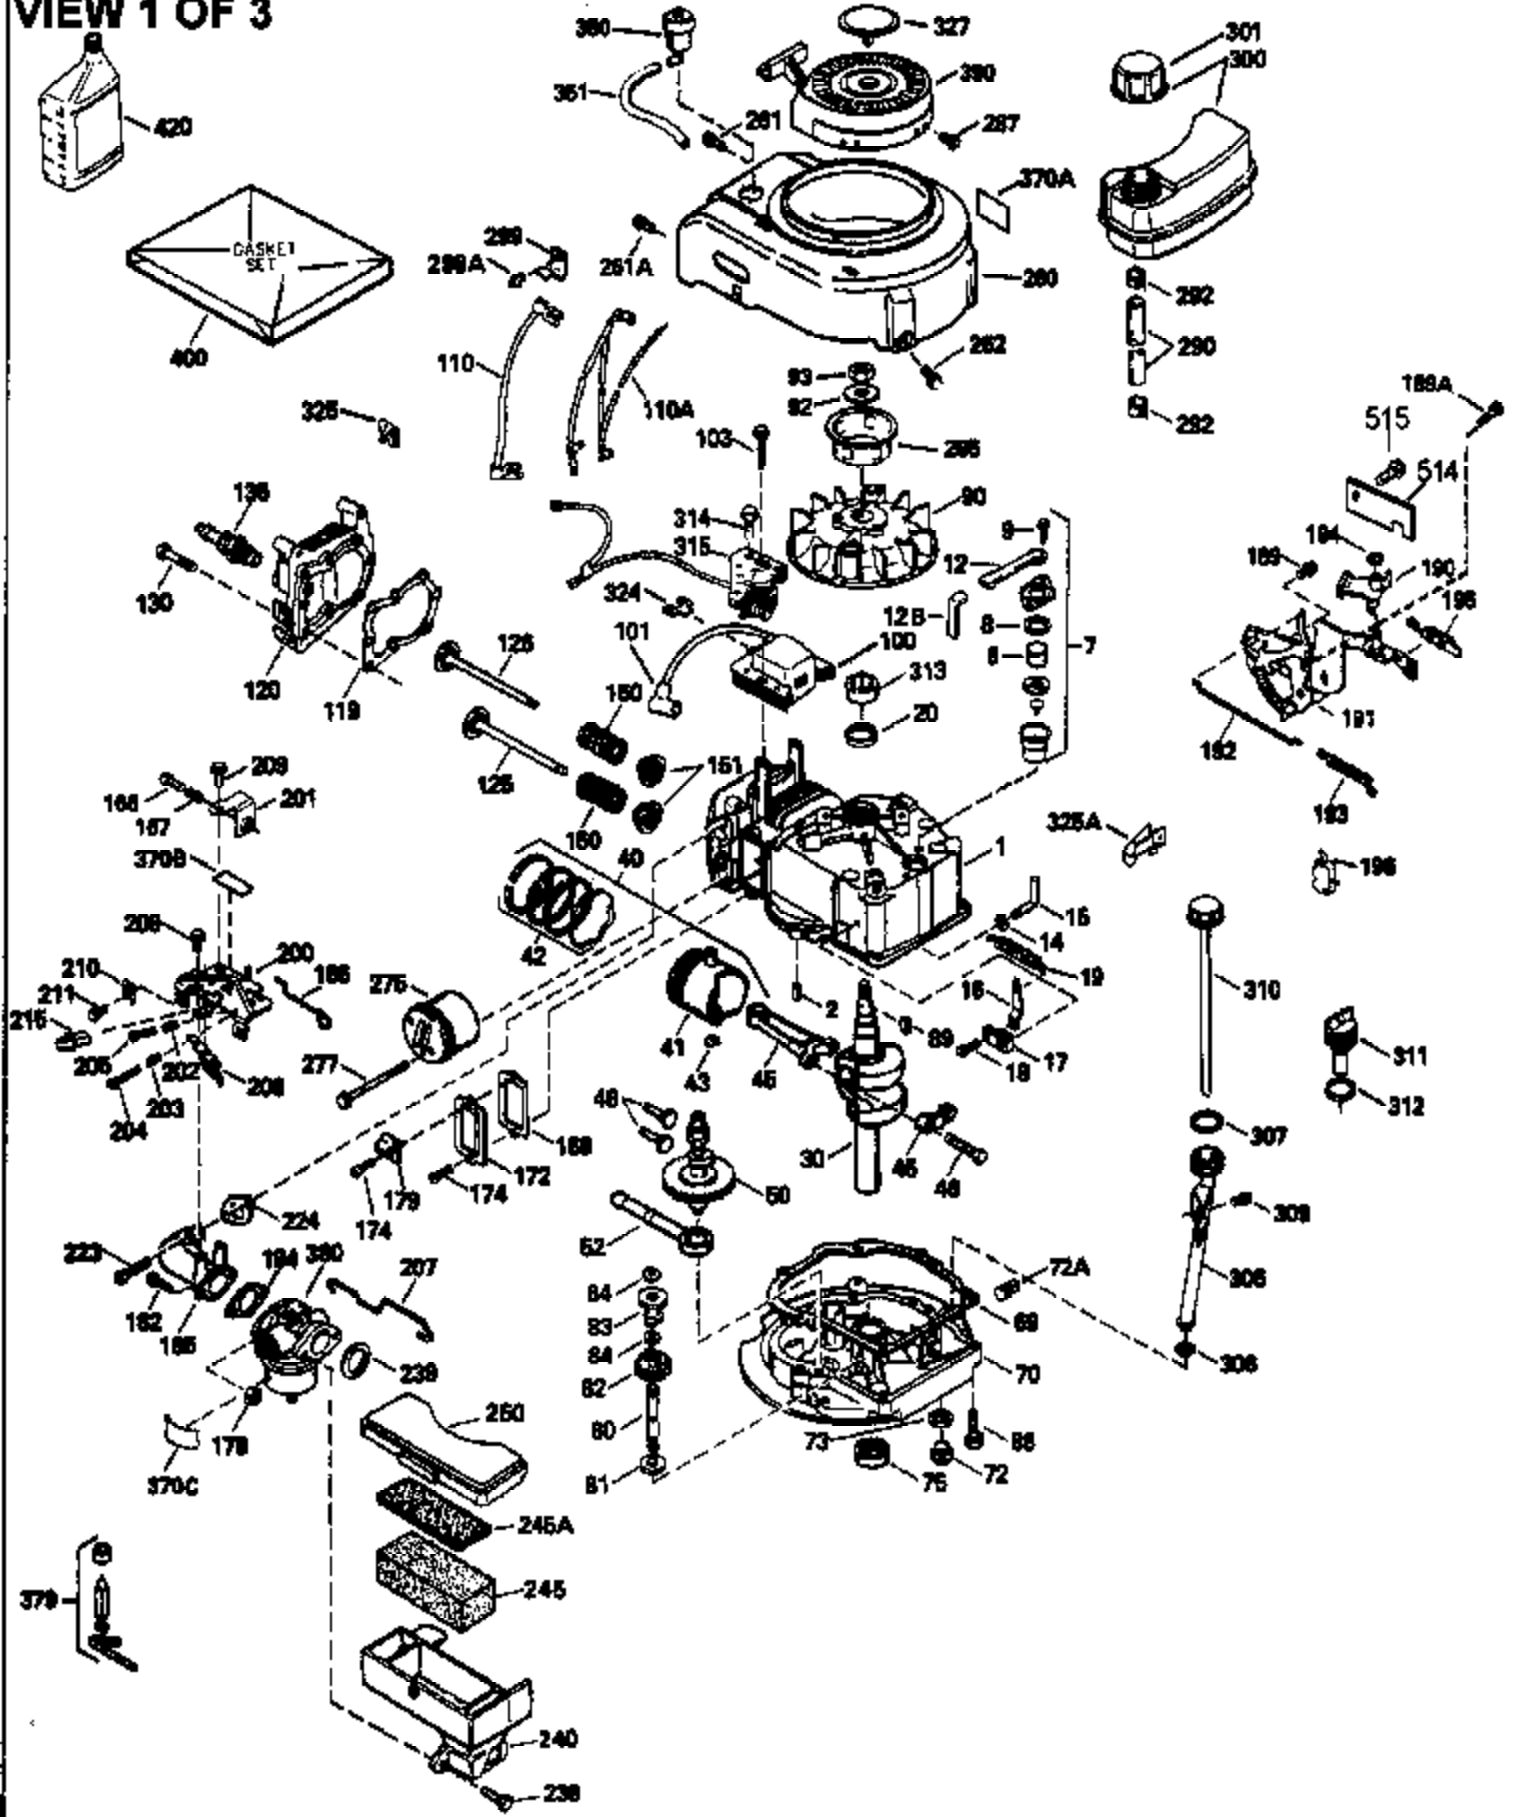

ILLUSTRATION SHOWS TYPICAL PARTS ONLY. ORDER BY PART NUMBER. PARTS NOT LISTED ARE SUPPLIED BY OEM.

VIEW 1 OF 3

Ref #	Part Number	Qty	Description
	1 36478A	1	Cylinder (Incl. 2,7,20 & 125)
	2 26727	2	Dowel Pin
	6 33734	1	Breather Element
	7 36557	1	Breather Ass'y. (Incl. 6 & 12A)
12A	36558	1	Breather Cover & Tube
	14 28277	1	Washer
	15 30589	1	Governor Rod
	16 34839A	1	Governor Lever
	17 31335	1	Governor Lever Clamp
	18 651018	1	Screw, Torx T-15, 8-32 x 19/64"
	19 35998	1	Extension Spring
	20 32600	1	Oil Seal
	30 35801	1	Crankshaft
	40 36073	1	Piston, Pin & Ring Set (Std.)
	40 36074	1	Piston, Pin & Ring Set (.010" OS)
	40 36075	1	Piston, Pin & Ring Set (.020" OS)
	41 36070	1	Piston & Pin Ass'y. (Std.) (Incl. 43)
	41 36071	1	Piston & Pin Ass'y. (.010" OS) (Incl. 43)
	41 36072	1	Piston & Pin Ass'y. (.020" OS) (Incl. 43)
	42 36076	1	Ring Set (Std.)
	42 36077	1	Ring Set (.010" OS)
	42 36078	1	Ring Set (.020" OS)
	43 20381	2	Piston Pin Retaining Ring
	45 32875A	1	Connecting Rod (Incl. 46)
	46 32610A	2	Connecting Rod Bolt
	48 27241	2	Valve Lifter
	50 35992	1	Camshaft (MCR)
	52 29914	1	Oil Pump Ass'y.
	69 35261	1	* Mounting Flange Gasket
	70 34311D	1	Mounting Flange (Incl. 72 thru 83)
	72 30572	1	Oil Drain Plug (Incl. 73)
	73 28833	1	Drain Plug Gasket
	75 27897	1	Oil Seal
	80 30574A	1	Governor Shaft
	81 30590A	1	Washer
	82 30591	1	Governor Gear Ass'y. (Incl. 81)
	83 30588A	1	Governor Spool
	86 650488	6	Screw, 1/4-20 x 1-1/4"
	89 611004	1	Flywheel Key
	90 611112	1	Flywheel
	92 650815	1	Belleville Washer
	93 650816	1	Flywheel Nut
	100 34443A	1	Solid State Ignition
	101 610118	1	Spark Plug Cover
	103 651007	2	Screw, Torx T-15, 10-24 x 15/16"
	110 34961	1	Ground Wire
	119 36477	1	* Cylinder Head Gasket
	120 36476	1	Cylinder Head
	125 36471	1	Exhaust Valve (Std.) (Incl. 151)
	125 36472	1	Exhaust Valve (1/32" OS) (Incl. 151)
	126 29314B	1	Intake Valve (Std.) (Incl. 151)
	126 29315C	1	Intake Valve (1/32" OS) (Incl. 151)
130B	650818	2	Screw, 5/16-18 x 1-1/2"
	130 6021A	6	Screw, 5/16-18 x 1-1/2"
	135 35395	1	Resistor Spark Plug (RJ19LM)
	150 35991	2	Valve Spring
	151 31673	2	Valve Spring Cap
	169 27234A	1	* Valve Cover Gasket