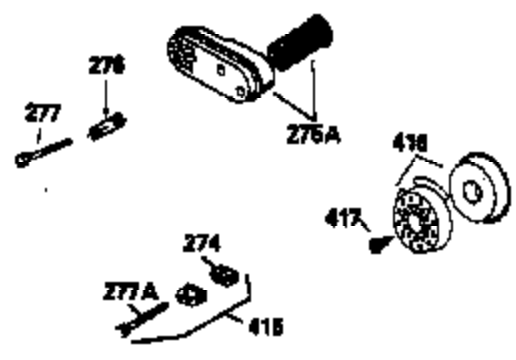

ILLUSTRATION SHOWS TYPICAL PARTS ONLY. ORDER BY PART NUMBER. PARTS NOT LISTED ARE SUPPLIED BY OEM.

VIEW 3 OF 3

Ref #	Part Number	Qty	Description
12A	36558	1	Breather Cover & Tube
19	35988	1	Extension Spring
69	35261	1	* Mounting Flange Gasket
92	650815	1	Belleville Washer
127	650691	2	Washer
130B	650818	2	Screw, 5/16-18 x 1-1/2"
174A	651024	1	Stud
182	6201	2	Screw, 1/4-28 x 7/8"
185	36544	1	Intake Pipe
186	32653	1	Governor Link
216	33086	1	R.P.M. Adjusting Lever
223	650451	2	Screw, 1/4-20 x 1"
238	650806	2	Screw, 10-32 x 5/8"
245	36745	1	Air Cleaner Filter
250	36744	1	Air Cleaner Cover
277	650988	2	Screw, 1/4-20 x 2-5/16"
279	30200	1	Screw, 10-24 x 9/16"
279A	30063	2	Screw, 1/4-20 x 1/2"
280	36765	1	Heat Shield
370A	36261	1	Lubrication Decal
370F	33183	1	Stop Decal
370K	36695	1	Starter Decal
416	36085	1	Spark Arrestor Kit (Incl. 417)(Optional)
417	650760	1	Screw, 8-32 x 3/8" (Optional)