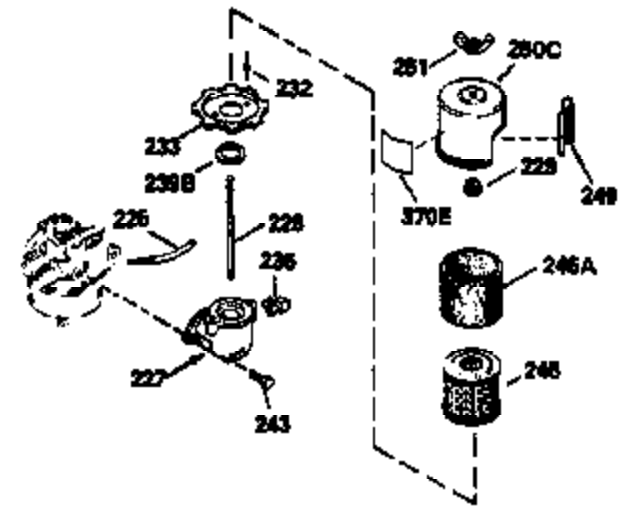

ILLUSTRATION SHOWS TYPICAL PARTS ONLY. ORDER BY PART NUMBER. PARTS NOT LISTED ARE SUPPLIED BY OEM.

VIEW 3 OF 3

Ref #	Part Number	Qty	Description
12A	36558	1	Breather Cover & Tube
19	35988	1	Extension Spring
69	35261	1	* Mounting Flange Gasket
92	650815	1	Belleville Washer
127	650691	2	Washer
130B	650818	2	Screw, 5/16-18 x 1-1/2"
174A	651024	1	Stud
182	6201	2	Screw, 1/4-28 x 7/8"
185	36544	1	Intake Pipe
186	32653	1	Governor Link
216	33086	1	R.P.M. Adjusting Lever
223	650451	2	Screw, 1/4-20 x 1"
238	650806	2	Screw, 10-32 x 5/8"
245	36745	1	Air Cleaner Filter
250	36744	1	Air Cleaner Cover
277	650988	2	Screw, 1/4-20 x 2-5/16"
279	30200	1	Screw, 10-24 x 9/16"
279A	30063	2	Screw, 1/4-20 x 1/2"
280	36765	1	Heat Shield
370A	36261	1	Lubrication Decal
370F	33183	1	Stop Decal
370K	36695	1	Starter Decal
416	36085	1	Spark Arrestor Kit (Incl. 417)(Optional)
417	650760	1	Screw, 8-32 x 3/8" (Optional)