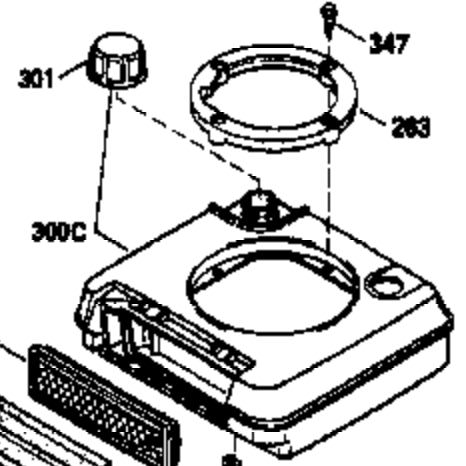

ILLUSTRATION SHOWS TYPICAL PARTS ONLY. ORDER BY PART NUMBER. PARTS NOT LISTED ARE SUPPLIED BY OEM.
VIEW 2 OF 3

Ref #	Part Number	Qty	Description
12A	36558	1	Breather Cover & Tube
92	650815	1	Belleville Washer
130B	650818	2	Screw, 5/16-18 x 1-1/2"
174A	651024	1	Stud
238	650806	2	Screw, 10-32 x 5/8"
245	36745	1	Air Cleaner Filter
263A	36758	1	Starter Grill
279A	30063	2	Screw, 1/4-20 x 1/2"
287	650926	2	Screw, 8-32 x 21/64"
298	28763	3	Screw, 10-32 x 35/64"
301	36246	1	Fuel Cap
370F	33183	1	Stop Decal
370K	36695	1	Starter Decal
370A	36261	1	Lubrication Decal
390	590732	1	Rewind Starter (NOTE: This engine could have been built with 590738 starter).