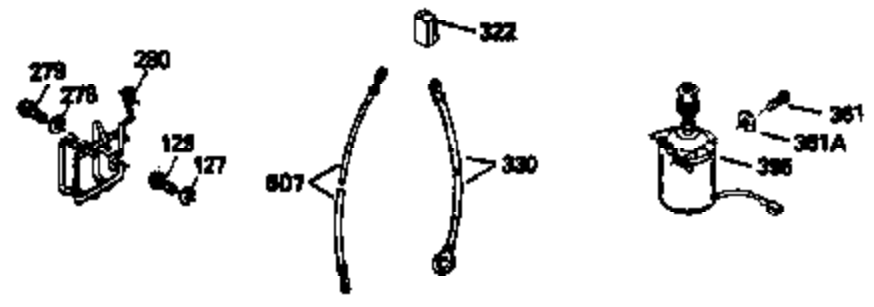

ILLUSTRATION SHOWS TYPICAL PARTS ONLY. ORDER BY PART NUMBER. PARTS NOT LISTED ARE SUPPLIED BY OEM.

VIEW 3 OF 3

Ref #	Part Number	Qty	Description
12A	36558	1	Breather Cover & Tube
19	35988	1	Extension Spring
69	35261	1	* Mounting Flange Gasket
92	650815	1	Belleville Washer
127	650691	2	Washer
130B	650818	2	Screw, 5/16-18 x 1-1/2"
174A	651024	1	Stud
182	6201	2	Screw, 1/4-28 x 7/8"
185	36544	1	Intake Pipe
186	32653	1	Governor Link
216	33086	1	R.P.M. Adjusting Lever
223	650451	2	Screw, 1/4-20 x 1"
238	650806	2	Screw, 10-32 x 5/8"
245	36745	1	Air Cleaner Filter
250	36744	1	Air Cleaner Cover
277	650988	2	Screw, 1/4-20 x 2-5/16"
279	30200	1	Screw, 10-24 x 9/16"
279A	30063	2	Screw, 1/4-20 x 1/2"
280	36765	1	Heat Shield
370A	36261	1	Lubrication Decal
370F	33183	1	Stop Decal
370K	36695	1	Starter Decal
416	36085	1	Spark Arrestor Kit (Incl. 417)(Optional)
417	650760	1	Screw, 8-32 x 3/8" (Optional)