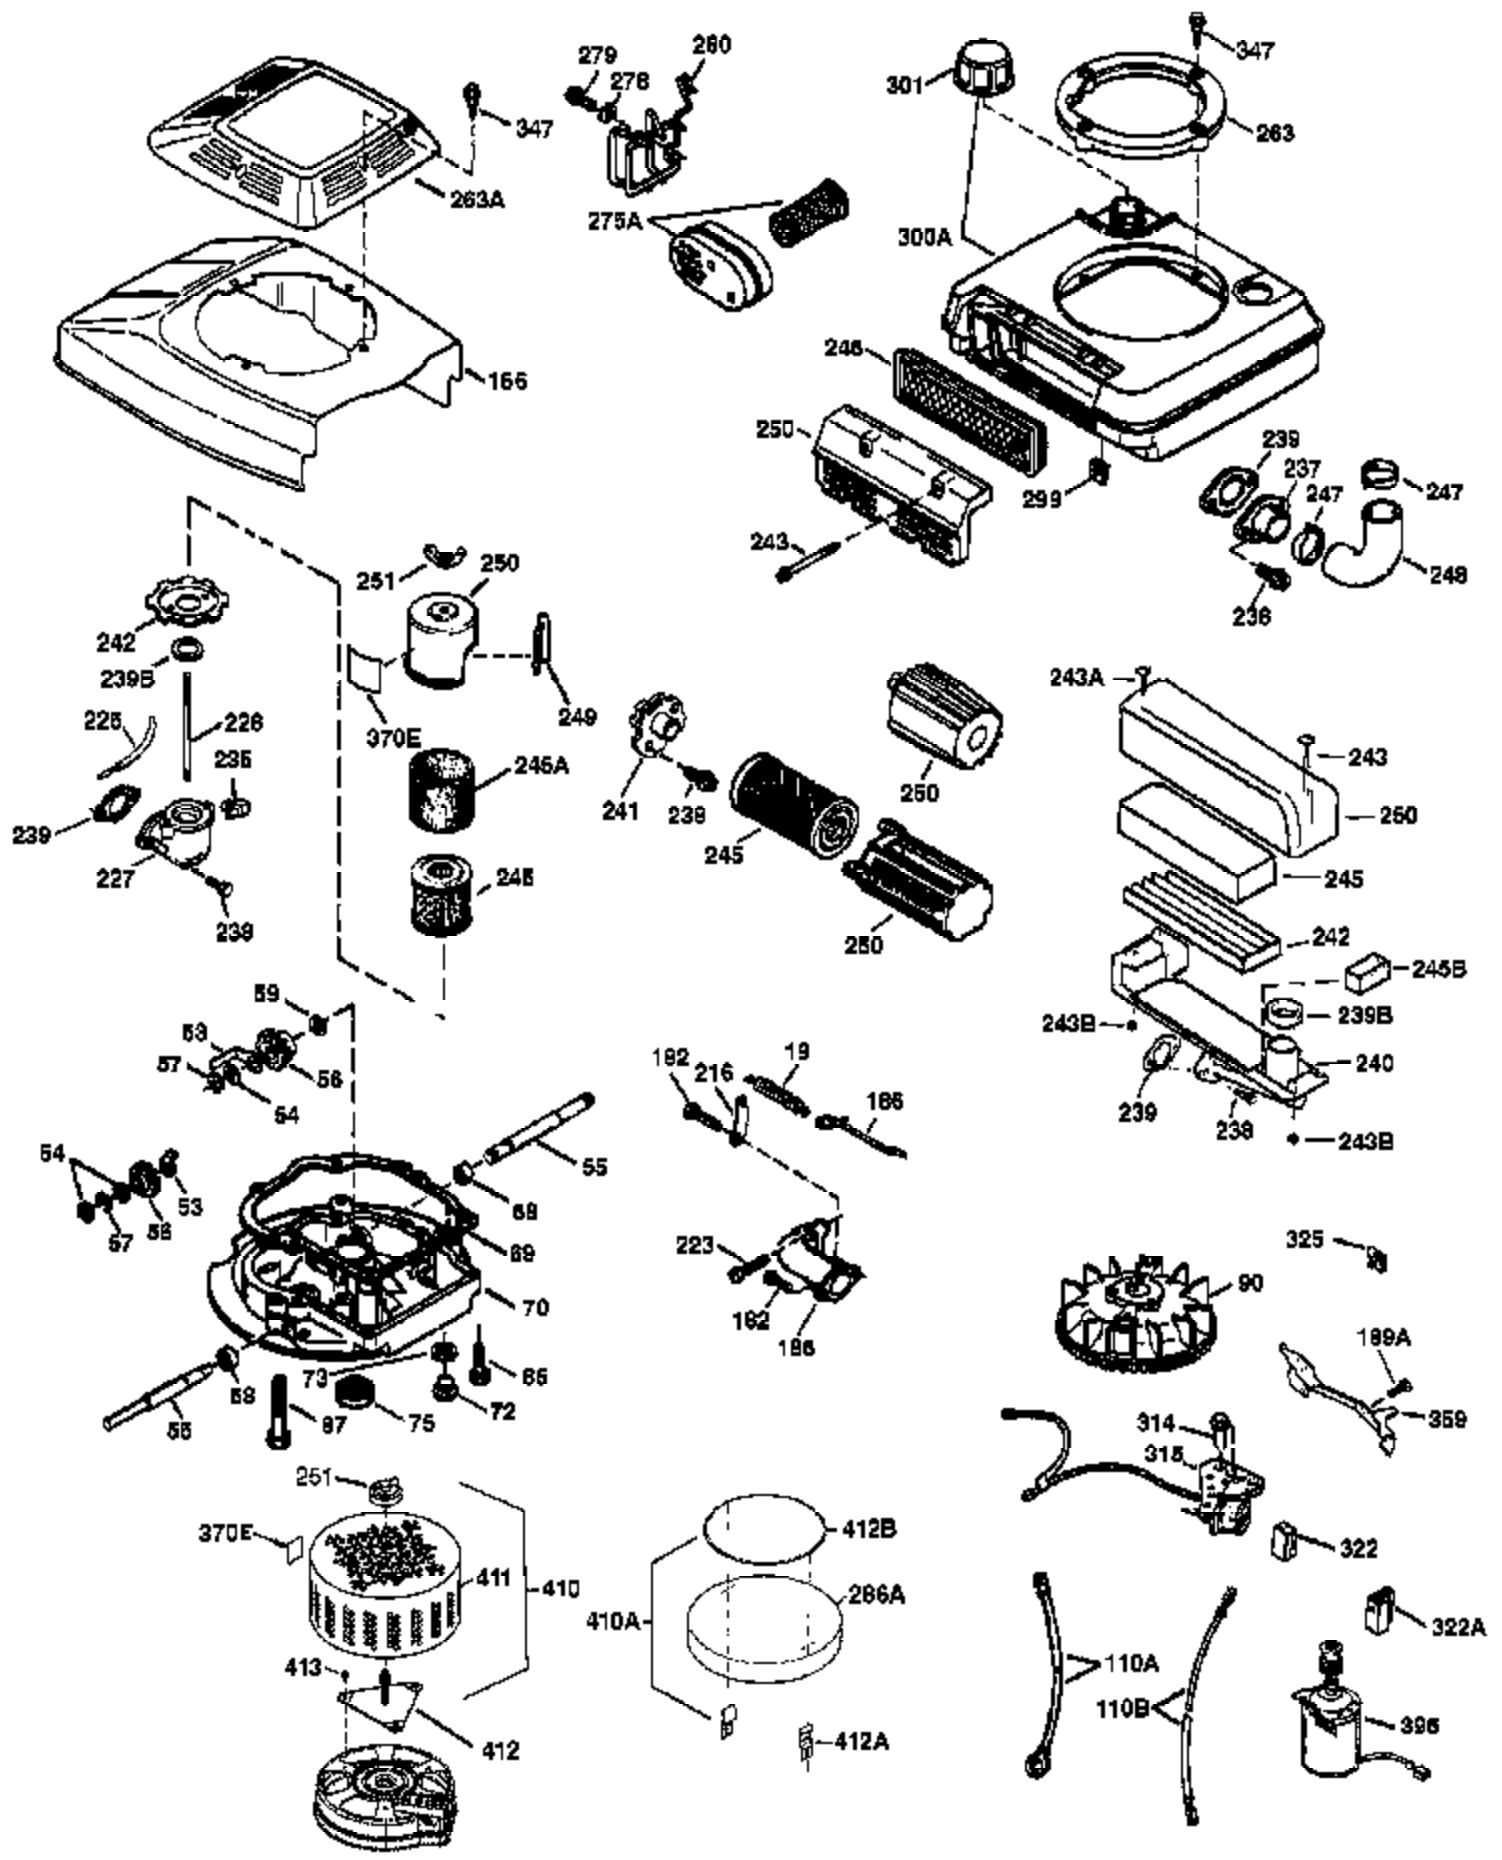

Ref #	Part Number	Qty	Description
169	27234A	1	* Valve Cover Gasket
172	32755	1	Valve Cover
174	30200	1	Screw, 10-24 x 9/16"
174A	651024	1	Stud
178	29752	2	Nut & Lock Washer, 1/4-28
182	6201	2	Screw, 1/4-28 x 7/8"
184	26756	1	* Carburetor To Intake Pipe Gasket
185	36544	1	Intake Pipe
186	36255	1	Governor Link
189	650839	2	Screw, 1/4-20 x 3/8"
189A	650765	1	Screw, 10-32 x 1/2"
191	36559	1	S.E. Brake Bracket (Incl. 195)
195	610973	1	Terminal
200	35999	1	Control Bracket
207	36200	1	Throttle Link
209	30200	2	Screw, 10-24 x 9/16"
223	650451	2	Screw, 1/4-20 x 1"
224	34690A	1	* Intake Pipe Gasket
238	650806	2	Screw, 10-32 x 5/8"
240	36743	1	Air Cleaner Body
250	36744	1	Air Cleaner Cover
260	36756	1	Blower Housing
261	30200	2	Screw, 10-24 x 9/16"
262	650831	2	Screw, 1/4-20 x 1/2"
275	36473	1	Muffler (Incl. 277)
277	650988	2	Screw, 1/4-20 x 2-5/16"
279A	30200	1	Screw, 10-24 x 9/16"
280	37010	1	Heat Shield
285	35000A	1	Starter Cup
287	650926	2	Screw, 8-32 x 21/64"
290	34357	1	Fuel Line
292	26460	2	Fuel Line Clamp
298	28763	3	Screw, 10-32 x 35/64"
300	36757	1	Fuel Tank (Incl. 292 & 301)
301	36246	1	Fuel Cap
305	35577	1	Oil Fill Tube
306	36996	1	* "O"-Ring
307	35499	1	"O"-Ring
309	650562	1	Screw, 10-32 x 1/2"
310	35578	1	Dipstick
313	34080	1	Spacer
370K	36695	1	Starter Decal
370D	35977	1	Caution Decal
370C	37199	1	Primer Decal
370A	36261	1	Lubrication Decal
380	632742	1	Carburetor (Incl. 184)
390	590694	1	Rewind Starter (NOTE: This engine could have been built with 590737 starter).
400	36481B	1	* Gasket Set (Incl. items marked PK in notes) Incl. part #'s: 26756 (1), 27234A (1), 33735 (1), 34338 (1), 34690A (1), 36477 (1), 36832 (1), 36996 (1), 37130 (1)
416	36085	1	Spark Arrestor Kit (Incl. 417)(Optional)
417	650760	1	Screw, 8-32 x 3/8" (Optional)
420	730225	1	SAE 30 4-Cycle Engine Oil (Quart)