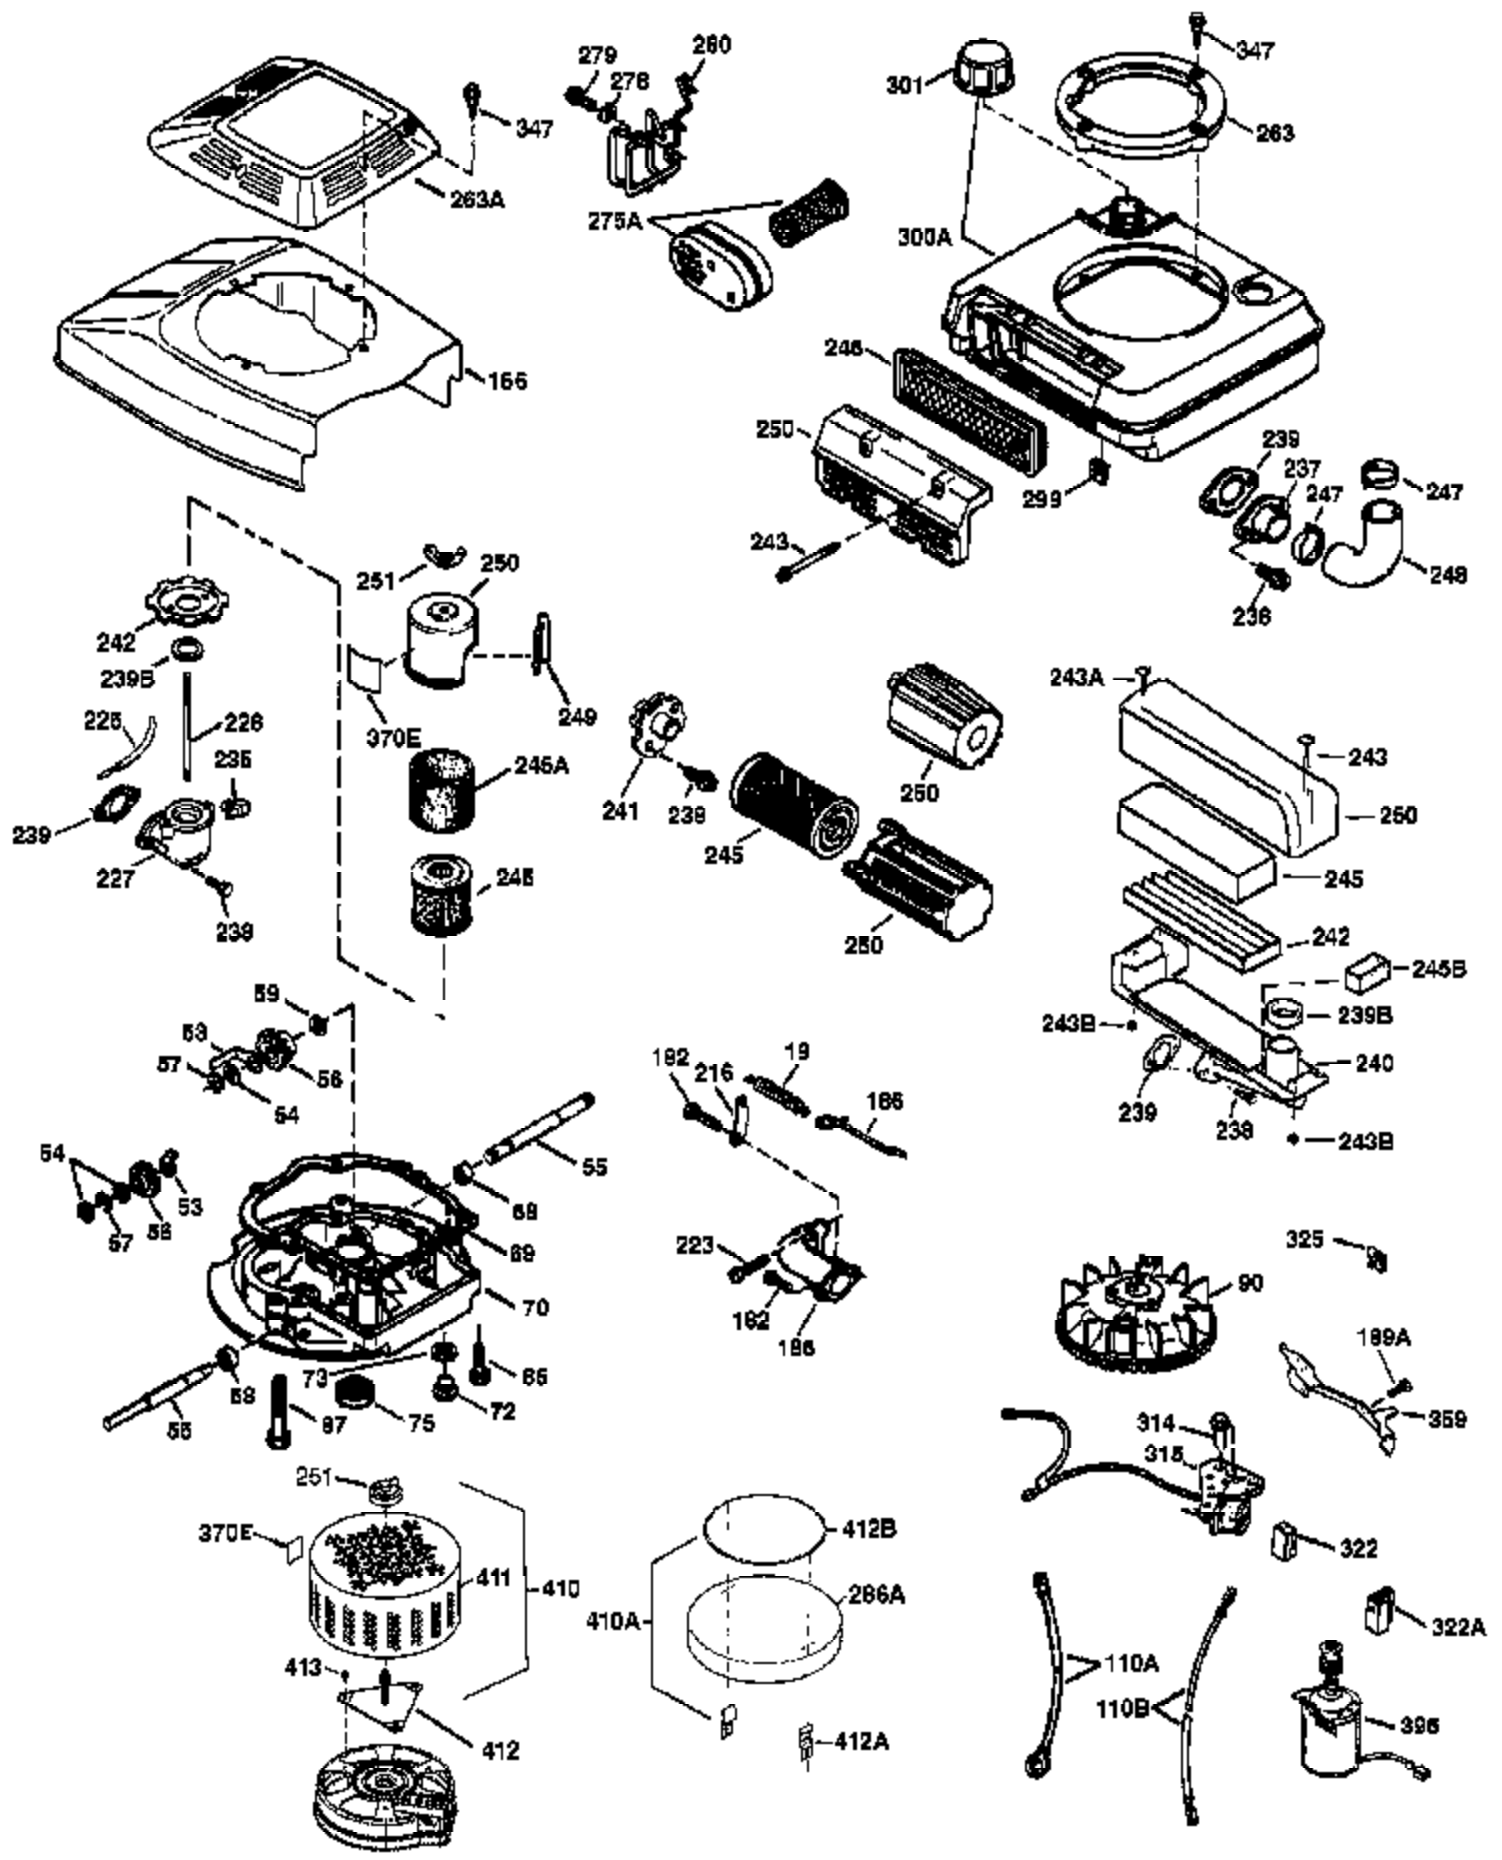

Ref #	Part Number	Qty	Description
178	29752	2	Nut & Lock Washer, 1/4-28
182	6201	2	Screw, 1/4-28 x 7/8"
184	26756	1	* Carburetor To Intake Pipe Gasket
185	36544	1	Intake Pipe
186	36255	1	Governor Link
189	650839	2	Screw, 1/4-20 x 3/8"
191	36559	1	S.E. Brake Bracket (Incl. 195)
195	610973	1	Terminal
200	35999A	1	Control Bracket
206	610973	1	Terminal
207	36200	1	Throttle Link
209	30200	2	Screw, 10-24 x 9/16"
223	650451	2	Screw, 1/4-20 x 1"
224	34690A	1	* Intake Pipe Gasket
238	650806	2	Screw, 10-32 x 5/8"
240	36743	1	Air Cleaner Body
250	36744	1	Air Cleaner Cover
260	36756	1	Blower Housing
261	30200	2	Screw, 10-24 x 9/16"
262	650831	2	Screw, 1/4-20 x 1/2"
275	36491	1	Muffler (Incl. 277)
277	650988	2	Screw, 1/4-20 x 2-5/16"
284A	650983	1	Screw, 8-32 x 1/2" (Optional)
284	36663	1	Muffler Deflector (Incl. 284A)(Option al)
285	35000A	1	Starter Cup
287	650926	2	Screw, 8-32 x 21/64"
290	34357	1	Fuel Line
292	26460	2	Fuel Line Clamp
298	28763	3	Screw, 10-32 x 35/64"
300	36757	1	Fuel Tank (Incl. 292 & 301)
301	36246	1	Fuel Cap
305	35577	1	Oil Fill Tube
306	36996	1	* "O"-Ring
307	35499	1	"O"-Ring
309	650562	1	Screw, 10-32 x 1/2"
310	35578	1	Dipstick
313	34080	1	Spacer
370A	36261	1	Lubrication Decal
370C	37199	1	Primer Decal
370D	35977	1	Caution Decal
370K	36695	1	Starter Decal
380	632742	1	Carburetor (Incl. 184)
390	590737	1	Rewind Starter (NOTE: This engine could have been built with 590694 starter).
400	36481B	1	* Gasket Set (Incl. items marked PK in notes) Incl. part #'s: 26756 (1), 27234A (1), 33735 (1), 34338 (1), 34690A (1), 36477 (1), 36832 (1), 36996 (1), 37130 (1).
416	36085	1	Spark Arrestor Kit (Incl. 417)(Option al)
417	650983	1	Screw, 8-32 x 1/2" (Optional)
420	730225	1	SAE 30 4-Cycle Engine Oil (Quart)