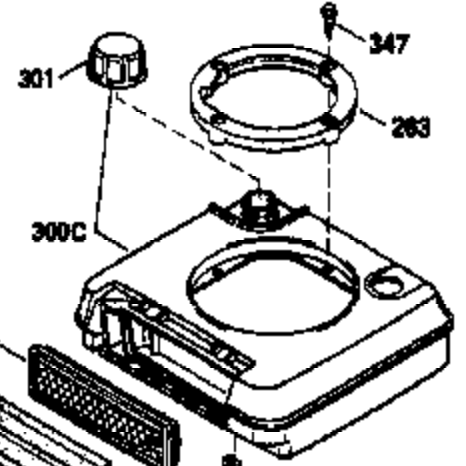

ILLUSTRATION SHOWS TYPICAL PARTS ONLY. ORDER BY PART NUMBER. PARTS NOT LISTED ARE SUPPLIED BY OEM.
VIEW 2 OF 3

Ref #	Part Number	Qty	Description
12A	36558	1	Breather Cover & Tube
92	650815	1	Belleville Washer
191	36559	1	S.E. Brake Bracket (Incl. 195)
238	650806	2	Screw, 10-32 x 5/8"
245	36745	1	Air Cleaner Filter
263A	36758	1	Starter Grill
284A	650983	1	Screw, 8-32 x 1/2" (Optional)
284	36663	1	Muffler Deflector (Incl. 284A)(Optional)
287	650926	2	Screw, 8-32 x 21/64"
298	28763	3	Screw, 10-32 x 35/64"
301	36246	1	Fuel Cap
370A	36261	1	Lubrication Decal
370K	36695	1	Starter Decal
370D	35977	1	Caution Decal
390	590737	1	Rewind Starter (NOTE: This engine could have been built with 590694 starter).