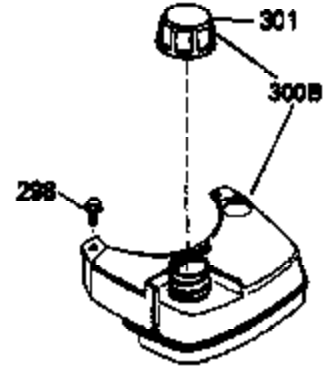

ILLUSTRATION SHOWS TYPICAL PARTS ONLY. ORDER BY PART NUMBER. PARTS NOT LISTED ARE SUPPLIED BY OEM.
VIEW 2 OF 3

Ref #	Part Number	Qty	Description
12A	36558	1	Breather Cover & Tube
92	650815	1	Belleville Washer
191	36559	1	S.E. Brake Bracket (Incl. 195)
238	650806	2	Screw, 10-32 x 5/8"
245	36745	1	Air Cleaner Filter
263A	36758	1	Starter Grill
284A	650983	1	Screw, 8-32 x 1/2" (Optional)
284	36663	1	Muffler Deflector (Incl. 284A)(Optional)
287	650926	2	Screw, 8-32 x 21/64"
298	28763	3	Screw, 10-32 x 35/64"
301	36246	1	Fuel Cap
370A	36261	1	Lubrication Decal
370K	36695	1	Starter Decal
370D	35977	1	Caution Decal
390	590737	1	Rewind Starter (NOTE: This engine could have been built with 590694 starter).