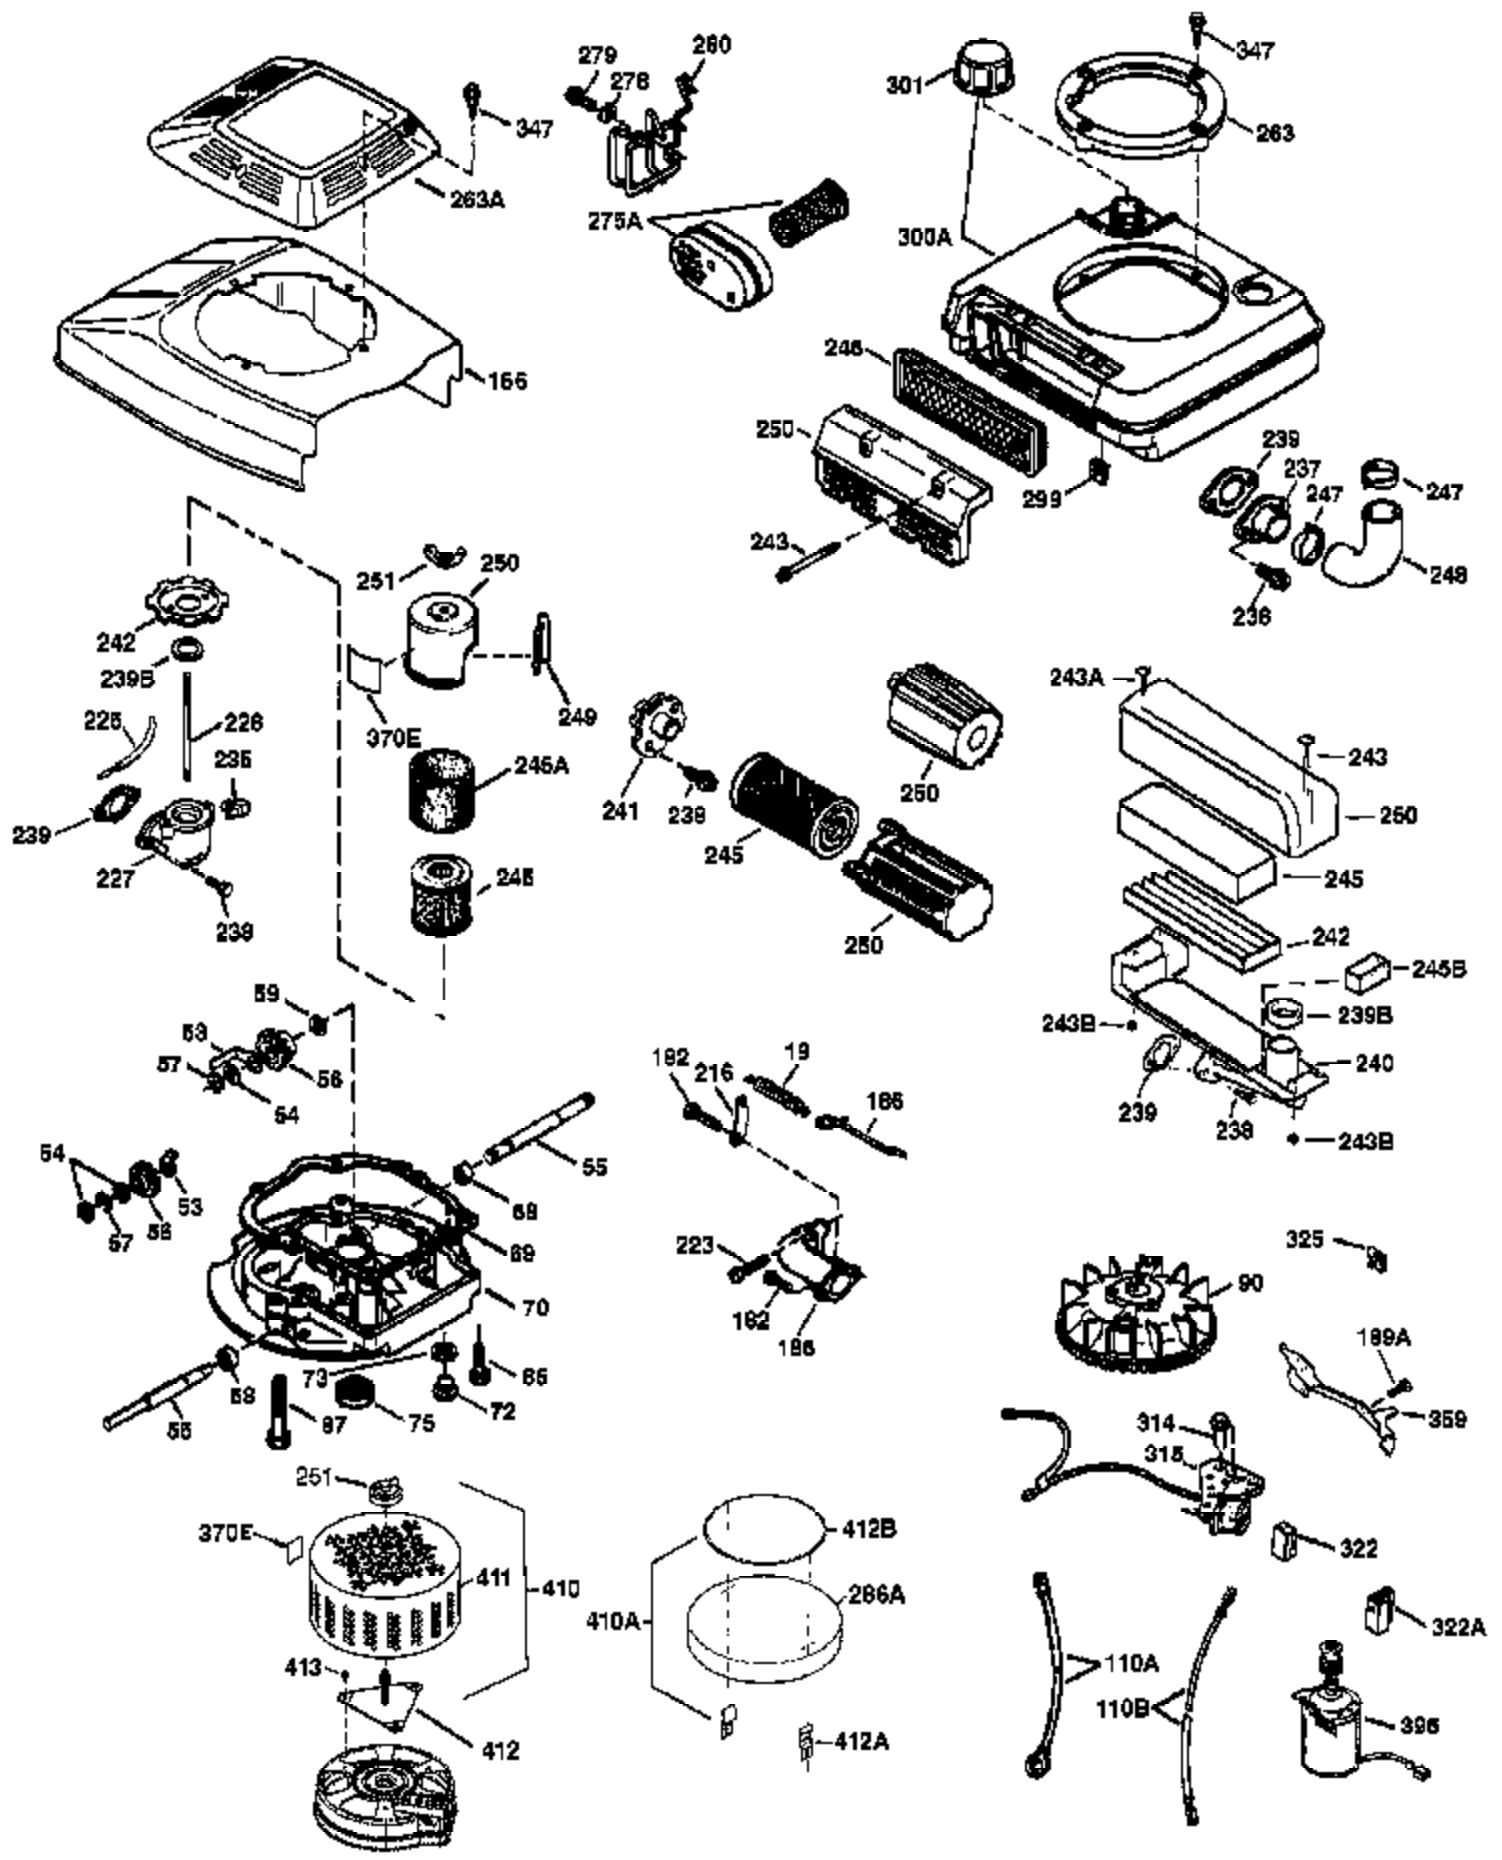

Ref #	Part Number	Qty	Description
172	32755	1	Valve Cover
174	30200	2	Screw, 10-24 x 9/16"
178	29752	2	Nut & Lock Washer, 1/4-28
179	30593	1	Retainer Clip
182	6201	2	Screw, 1/4-28 x 7/8"
184	26756	1	* Carburetor To Intake Pipe Gasket
185	36544	1	Intake Pipe
186	34337	1	Governor Link
189A	650926	1	Screw, 10-32 x 49/64"
189	650356	1	Screw, Torx T-30, 1/4-20 x 3/8"
200	33131A	1	Control Bracket (Incl. 202 thru 206)
202	36482	1	Compression Spring
203	31342	1	Compression Spring
204	651029	1	Screw, Torx T-10, 5-40 x 7/16"
205	651019	1	Screw, Torx T-10, 6-32 x 41/64"
206	610973	1	Terminal
207	34336	1	Throttle Link
209	30200	2	Screw, 10-24 x 9/16"
210	27793	1	Conduit Clip
211	28942	1	Screw, 10-32 x 3/8"
223	650451	2	Screw, 1/4-20 x 1"
224	34690A	1	* Intake Pipe Gasket
238	650932	2	Screw, 10-32 x 49/64"
250	37122	1	Air Cleaner Cover
260	37351	1	Blower Housing
261	30200	2	Screw, 10-24 x 9/16"
262	650831	2	Screw, 1/4-20 x 1/2"
275	36473A	1	Muffler (Incl. 277)
277	650988	2	Screw, 1/4-20 x 2-5/16"
285	35000A	1	Starter Cup
287	650926	2	Screw, 8-32 x 21/64"
290	29774	1	Fuel Line
292	26460	2	Fuel Line Clamp
298	28763	2	Screw, 10-32 x 35/64"
300	36916	1	Fuel Tank (Incl. 292 & 301)
301	36246	1	Fuel Cap
305	35647	1	Oil Fill Tube
306	36996	1	* "O"-Ring
307	35499	1	"O"-Ring
309	650562	1	Screw, 10-32 x 1/2"
310	35648	1	Dipstick
313	34080	1	Spacer
370C	37199	1	Primer Decal
370A	36261	1	Lubrication Decal
380	632772	1	Carburetor (Incl. 184)
390	590739	1	Rewind Starter (NOTE: This engine could have been built with 590702 starter).
400	36481B	1	* Gasket Set (Incl. items marked PK in notes) Incl. part #'s 26756 (1), 27234A (1), 33735 (1), 34338 (1), 34690A (1), 36477 (1), 36832 (1), 36996 (1), 37130 (1)
416	36085	1	Spark Arrestor Kit (Incl. 417)(Optional)
417	650821	1	Screw, 10-32 x 1/2" (Optional)
420	730225A	1	SAE 30 4-Cycle Engine Oil (1 Quart)