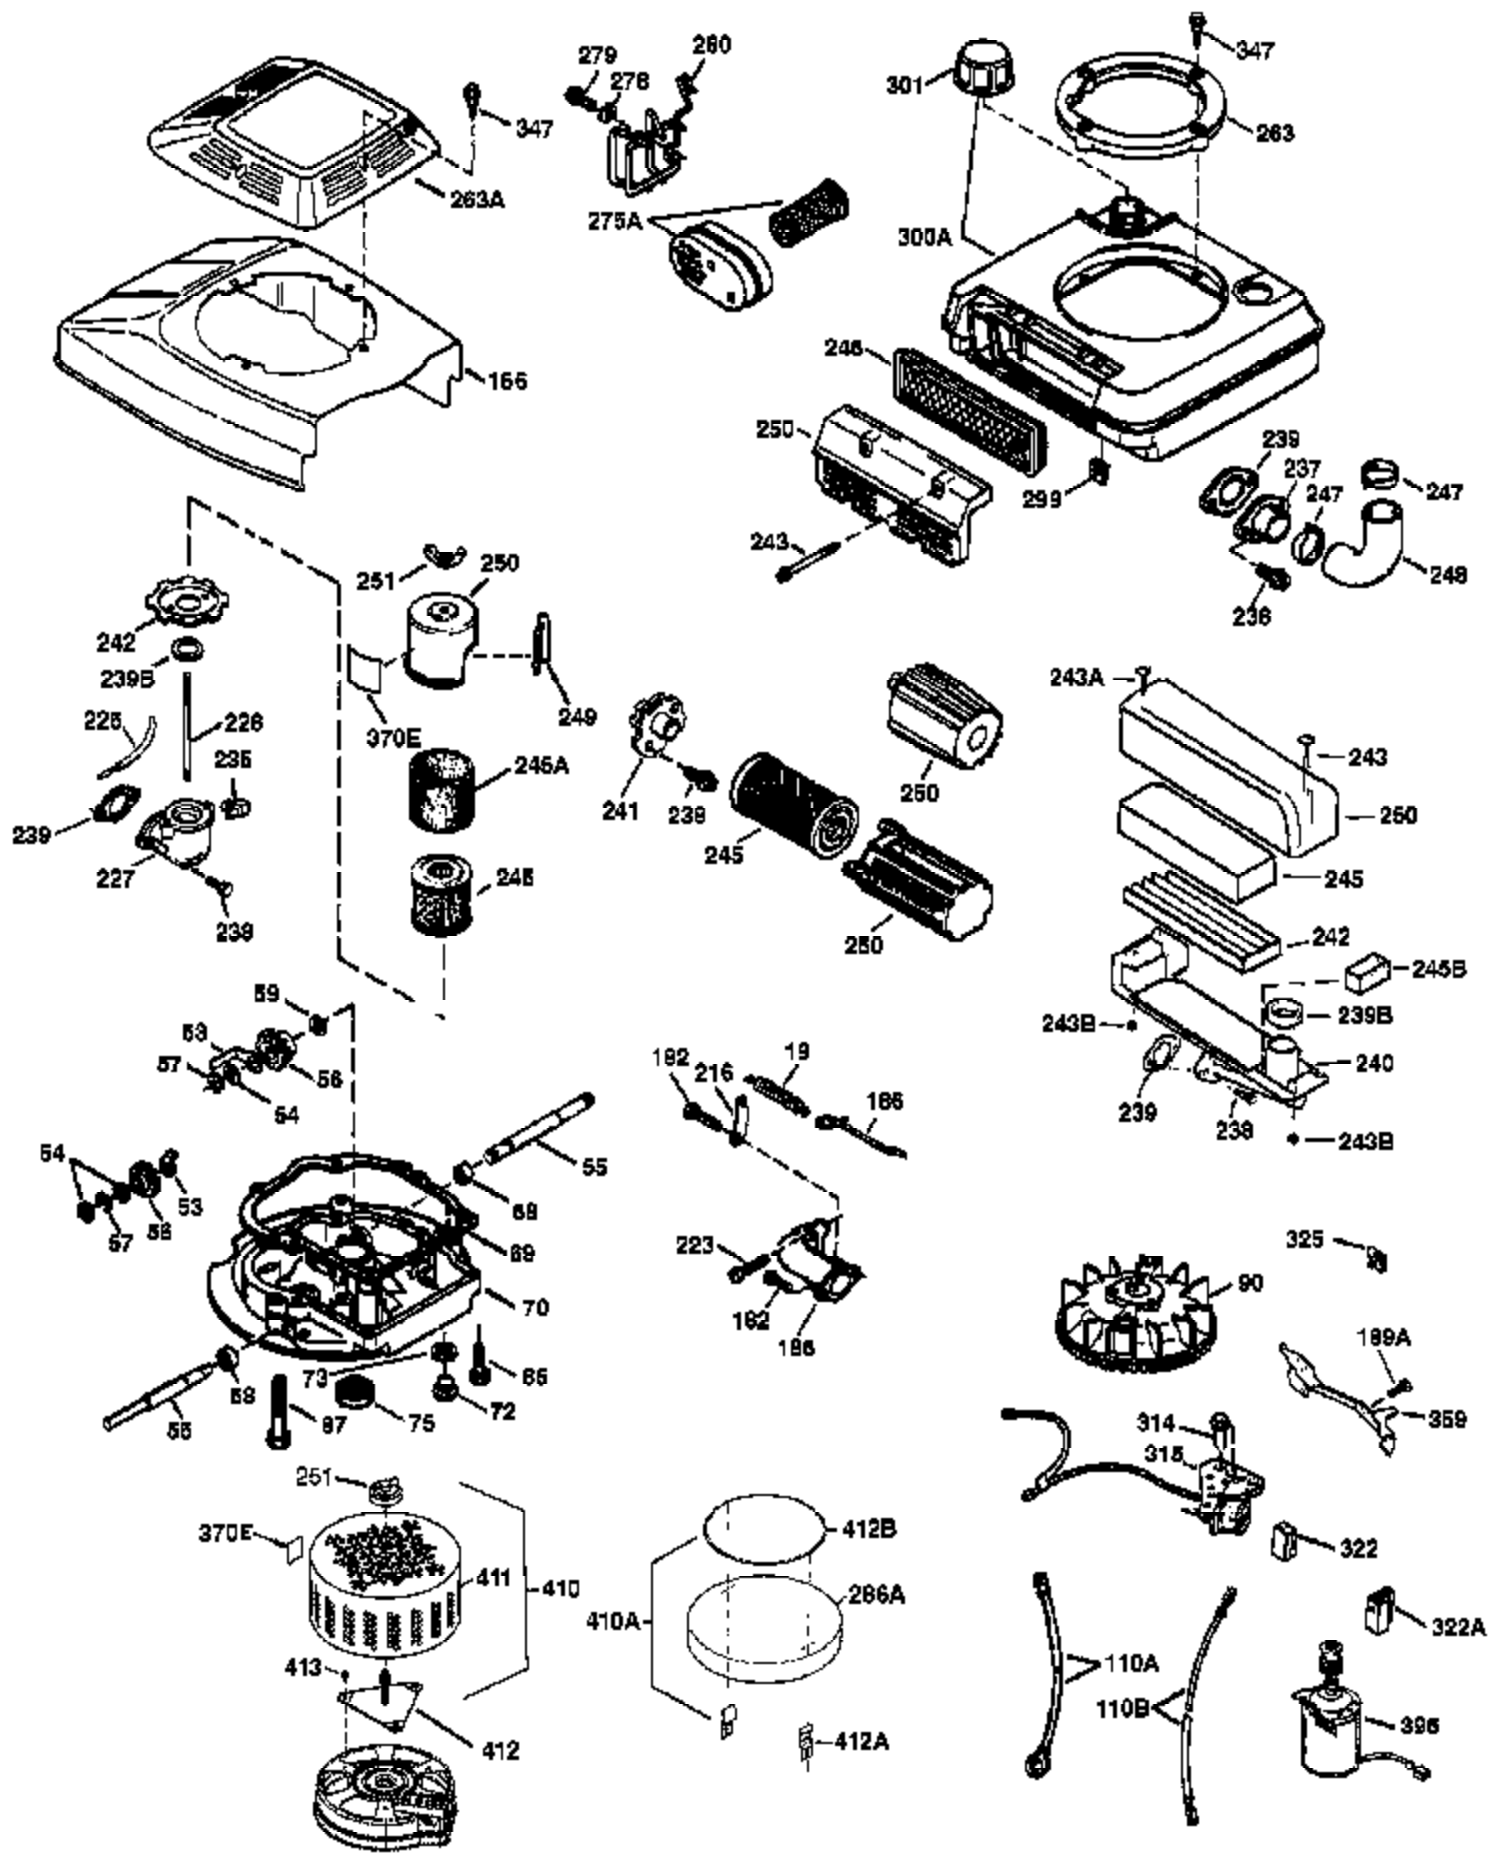

Ref #	Part Number	Qty	Description
169	27234A	1	* Valve Cover Gasket
172	32755	1	Valve Cover
174	30200	1	Screw, 10-24 x 9/16"
174A	651024	1	Stud
178	29752	2	Nut & Lock Washer, 1/4-28
182	6201	2	Screw, 1/4-28 x 7/8"
184	26756	1	* Carburetor To Intake Pipe Gasket
185	36544	1	Intake Pipe
186	36255	1	Governor Link
189	650831	1	Screw, 1/4-20 x 1/2"
189A	650844	1	Screw, 1/4-20 x 3/4"
189A	650765	1	Screw, 10-32 x 1/2"
191	36559	1	S.E. Brake Bracket (Incl. 195)
195	610973	1	Terminal
196	35035	1	Power Restart Switch
200	37134	1	Control Bracket
207	36200	1	Throttle Link
209	30200	2	Screw, 10-24 x 9/16"
223	650451	2	Screw, 1/4-20 x 1"
224	34690A	1	* Intake Pipe Gasket
238	650806	2	Screw, 10-32 x 5/8"
240	36743	1	Air Cleaner Body
250	36744	1	Air Cleaner Cover
260	36808	1	Blower Housing
261	30200	2	Screw, 10-24 x 9/16"
262	650831	2	Screw, 1/4-20 x 1/2"
275	36473	1	Muffler (Incl. 277)
277	650988	2	Screw, 1/4-20 x 2-5/16"
279A	30200	1	Screw, 10-24 x 9/16"
280	37010	1	Heat Shield
285	35000A	1	Starter Cup
287	650926	2	Screw, 8-32 x 21/64"
290	34357	1	Fuel Line
292	26460	2	Fuel Line Clamp
298	28763	3	Screw, 10-32 x 35/64"
300	36757	1	Fuel Tank (Incl. 292 & 301)
301	36246	1	Fuel Cap
305	35577	1	Oil Fill Tube
306	36996	1	* "O"-Ring
307	35499	1	"O"-Ring
309	650562	1	Screw, 10-32 x 1/2"
310	35578	1	Dipstick
313	34080	1	Spacer
370K	36695	1	Starter Decal
370A	36261	1	Lubrication Decal
370C	37199	1	Primer Decal
370D	35977	1	Caution Decal
380	632742	1	Carburetor (Incl. 184)
390	590737	1	Rewind Starter (NOTE: This engine could have been built with 590694 starter).
400	36481B	1	* Gasket Set (Incl. items marked PK in notes) Incl. part #'s: 26756 (1), 27234A (1), 33735 (1), 34338 (1), 34690A (1), 36477 (1), 36832 (1), 36996 (1), 37130 (1)
416	36085	1	Spark Arrestor Kit (Incl. 417)(Optional)
417	650821	1	Screw, 10-32 x 1/2" (Optional)
420	730225	1	SAE 30 4-Cycle Engine Oil (Quart)