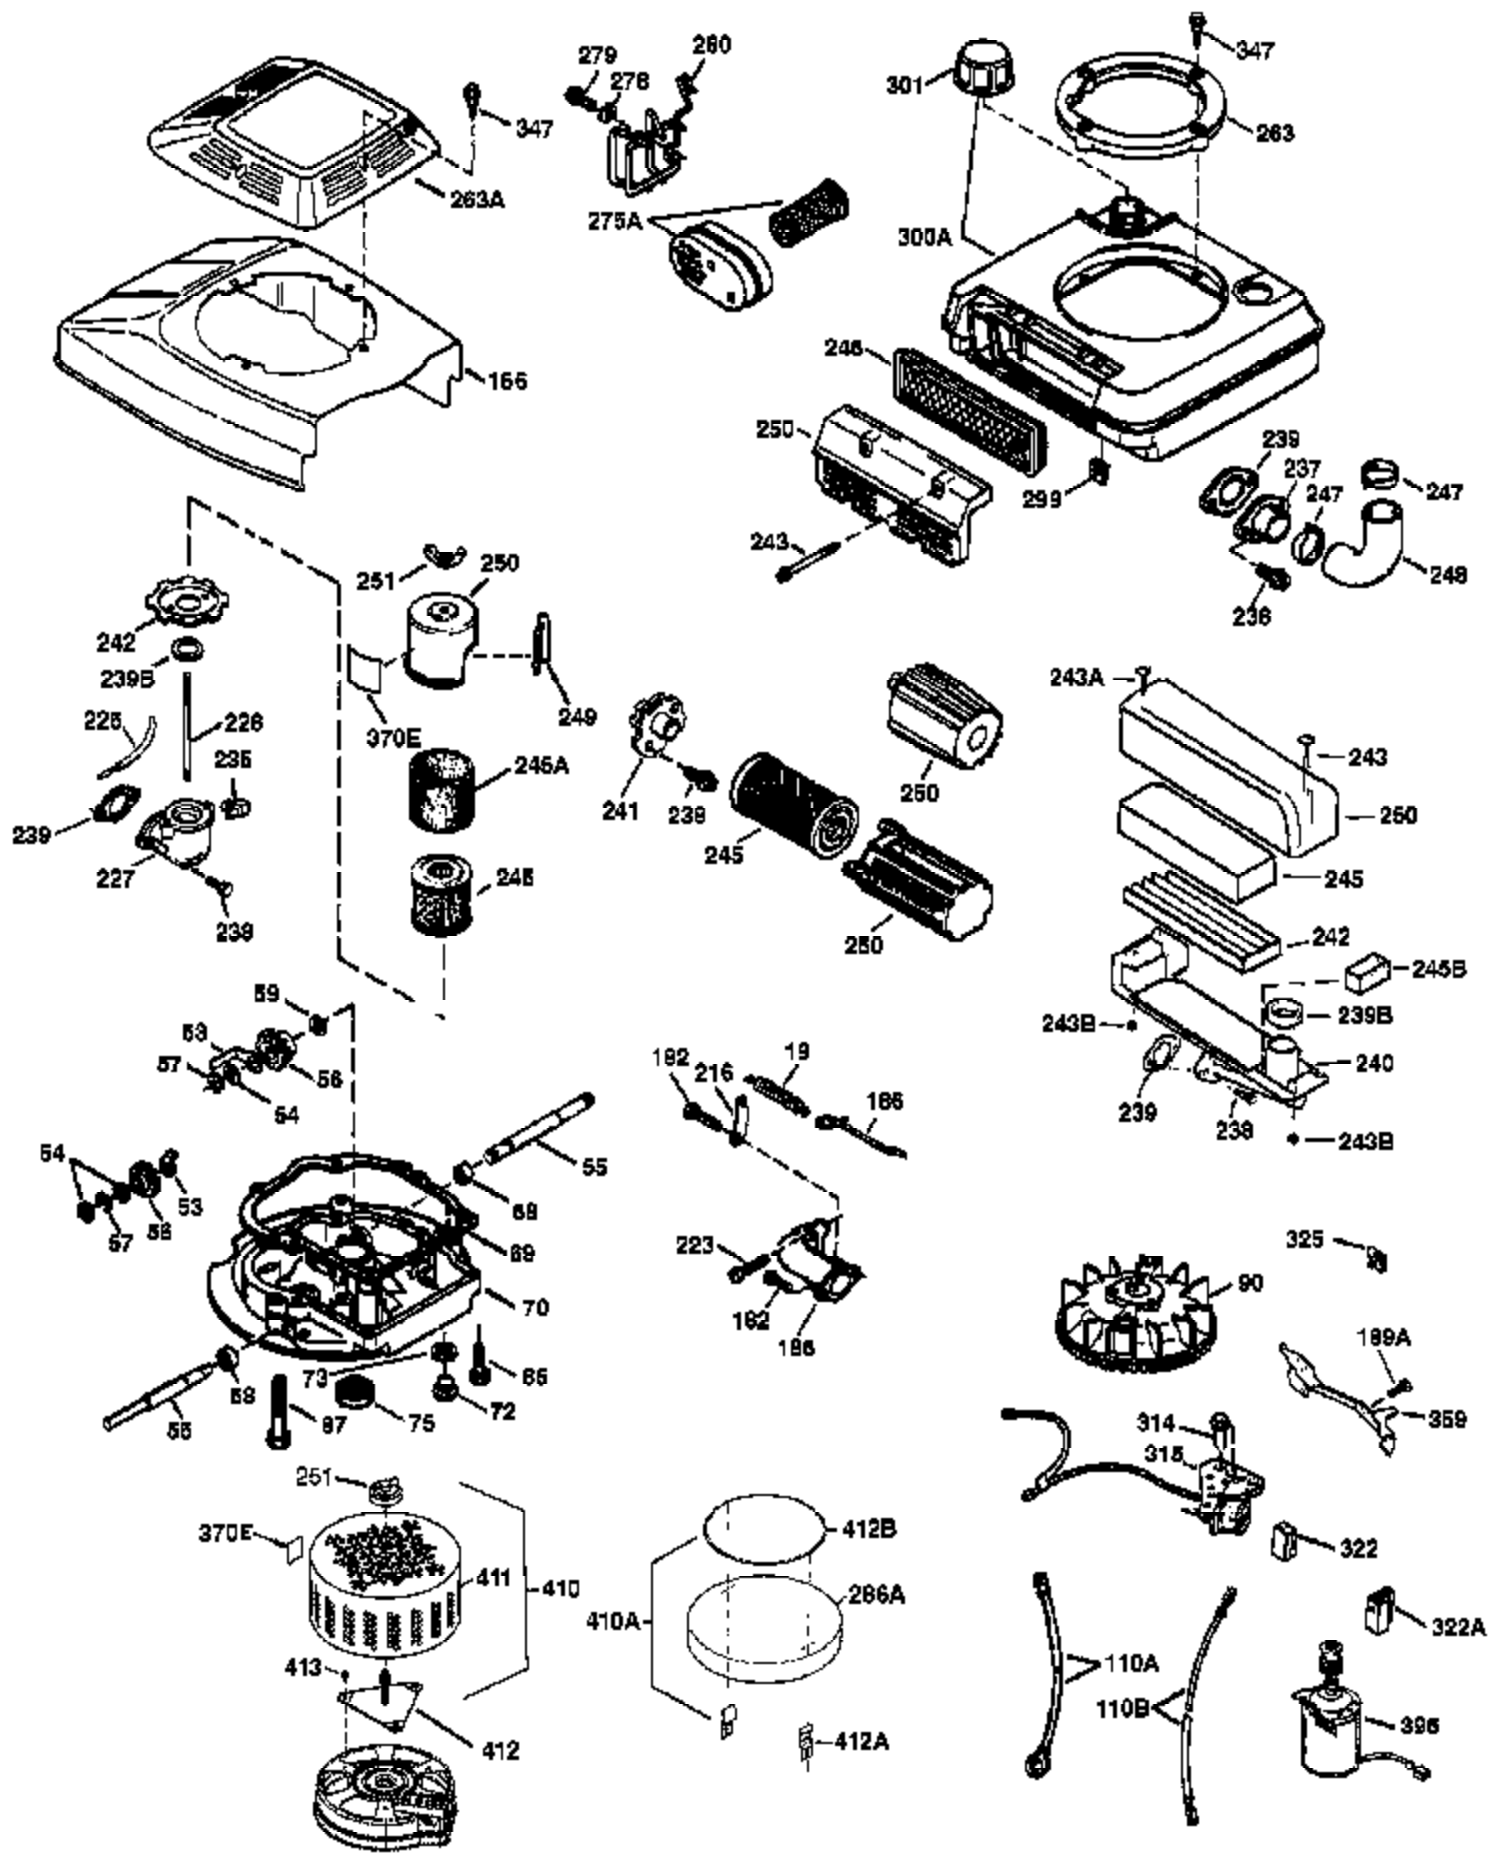

Ref #	Part Number	Qty	Description
151	31673	2	Valve Spring Cap
169	27234A	1	* Valve Cover Gasket
172	32755	1	Valve Cover
174	30200	1	Screw, 10-24 x 9/16"
174A	651024	1	Stud
178	29752	2	Nut & Lock Washer, 1/4-28
179	30593	1	Retainer Clip
182	6201	2	Screw, 1/4-28 x 7/8"
184	26756	1	* Carburetor To Intake Pipe Gasket
185	36544	1	Intake Pipe
186	34337	1	Governor Link
200	33205A	1	Control Bracket (Incl. 202 thru 206)
202	36482	1	Compression Spring
203	31342	1	Compression Spring
204	651029	1	Screw, Torx T-10, 5-40 x 7/16"
205	651019	1	Screw, Torx T-10, 6-32 x 41/64"
206	610973	1	Terminal
207	34336	1	Throttle Link
209	30200	2	Screw, 10-24 x 9/16"
215	32410	1	Control Knob
223	650451	2	Screw, 1/4-20 x 1"
224	34690A	1	* Intake Pipe Gasket
238	650932	2	Screw, 10-32 x 49/64"
250	35986	1	Air Cleaner Cover
260	36599	1	Blower Housing
261	30200	2	Screw, 10-24 x 9/16"
262	650831	2	Screw, 1/4-20 x 1/2"
275	36473	1	Muffler (Incl. 277)
277	650988	2	Screw, 1/4-20 x 2-5/16"
279A	30063	2	Screw, 1/4-20 x 1/2"
280	37010	1	Heat Shield
285	35000A	1	Starter Cup
287	650926	2	Screw, 8-32 x 21/64"
290	34357	1	Fuel Line
292	26460	2	Fuel Line Clamp
300	35586	1	Fuel Tank (Incl. 292 & 301)
301	36246	1	Fuel Cap
305	35498	1	Oil Fill Tube
306	36996	1	* "O"-Ring
307	35499	1	"O"-Ring
309	650562	1	Screw, 10-32 x 1/2"
310	35507	1	Dipstick
313	34080	1	Spacer
370B	35169	1	Control Decal
370A	36261	1	Lubrication Decal
370D	36534	1	Caution Decal
370C	37199	1	Primer Decal
380	632733	1	Carburetor (Incl. 184)
390	590739	1	Rewind Starter (NOTE: This engine could have been built with 590702 starter).
400	36481B	1	* Gasket Set (Incl. items marked PK in notes) Incl. part #'s: 26756 (1), 27234A (1), 33735 (1), 34338 (1), 34690A (1), 36477 (1), 36832 (1), 36996 (1), 37130 (1)
416	36085	1	Spark Arrestor Kit (Incl. 417)(Optional)
417	650821	1	Screw, 10-32 x 1/2" (Optional)
420	730225A	1	SAE 30 4-Cycle Engine Oil (Quart)