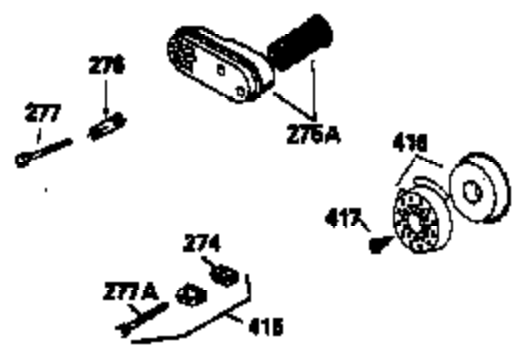

ILLUSTRATION SHOWS TYPICAL PARTS ONLY. ORDER BY PART NUMBER. PARTS NOT LISTED ARE SUPPLIED BY OEM.

VIEW 3 OF 3

Ref #	Part Number	Qty	Description
12A	36558	1	Breather Cover & Tube (Incl. 12B)
19	36281	1	Extension Spring
69	35261	1	* Mounting Flange Gasket
92	650815	1	Belleville Washer
182	6201	2	Screw, 1/4-28 x 7/8"
185	36544	1	Intake Pipe
186	34337	1	Governor Link
191	36559	1	S.E. Brake Bracket (Incl. 195)
223	650451	2	Screw, 1/4-20 x 1"
238	650932	2	Screw, 10-32 x 49/64"
241	36919	1	Air Cleaner Collar
245	36905	1	Air Cleaner Filter
250	36920	1	Air Cleaner Cover
277	650988	2	Screw, 1/4-20 x 2-5/16"
370A	36261	1	Lubrication Decal
416	36085	1	Spark Arrestor Kit (Incl. 416)(Optional)
417	650760	1	Screw, 8-32 x 3/8" (Optional)
900	0	1	Replacement Engine 750784A, order from 71-999
900	0	1	Replacement S/B 750670A, order from 71-999