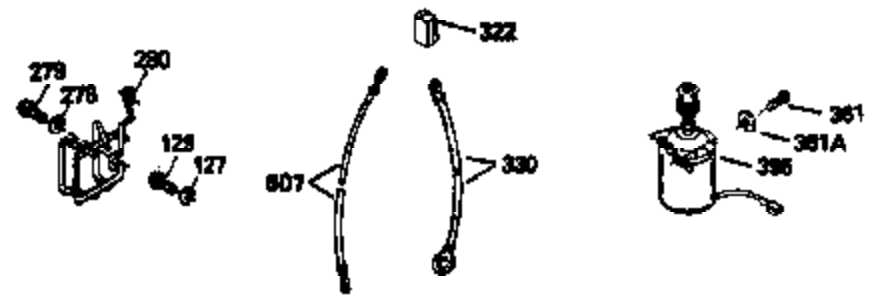

ILLUSTRATION SHOWS TYPICAL PARTS ONLY. ORDER BY PART NUMBER. PARTS NOT LISTED ARE SUPPLIED BY OEM.

VIEW 3 OF 3

Ref #	Part Number	Qty	Description
12A	36558	1	Breather Cover & Tube (Incl. 12B)
19	36281	1	Extension Spring
69	35261	1	* Mounting Flange Gasket
92	650815	1	Belleville Washer
182	6201	2	Screw, 1/4-28 x 7/8"
185	36544	1	Intake Pipe
186	34337	1	Governor Link
191	36559	1	S.E. Brake Bracket (Incl. 195)
223	650451	2	Screw, 1/4-20 x 1"
238	650932	2	Screw, 10-32 x 49/64"
241	36919	1	Air Cleaner Collar
245	36905	1	Air Cleaner Filter
250	36920	1	Air Cleaner Cover
277	650988	2	Screw, 1/4-20 x 2-5/16"
370A	36261	1	Lubrication Decal
416	36085	1	Spark Arrestor Kit (Incl. 416)(Optional)
417	650760	1	Screw, 8-32 x 3/8" (Optional)
900	0	1	Replacement Engine 750784A, order from 71-999
900	0	1	Replacement S/B 750670A, order from 71-999