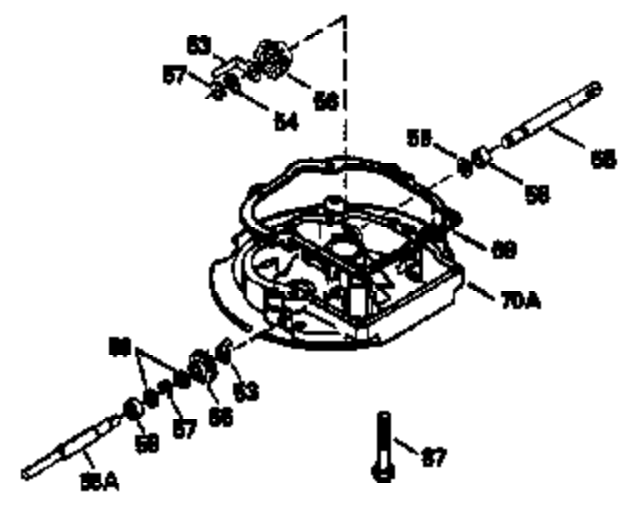

ILLUSTRATION SHOWS TYPICAL PARTS ONLY. ORDER BY PART NUMBER. PARTS NOT LISTED ARE SUPPLIED BY OEM.

VIEW 3 OF 3

Ref #	Part Number	Qty	Description
12A	36558	1	Breather Cover & Tube (Incl. 12B)
19	36281	1	Extension Spring
69	35261	1	* Mounting Flange Gasket
92	650815	1	Belleville Washer
182	6201	2	Screw, 1/4-28 x 7/8"
185	36544	1	Intake Pipe
186	34337	1	Governor Link
191	36559	1	S.E. Brake Bracket (Incl. 195)
223	650451	2	Screw, 1/4-20 x 1"
238	650932	2	Screw, 10-32 x 49/64"
241	36919	1	Air Cleaner Collar
245	36905	1	Air Cleaner Filter
250	36920	1	Air Cleaner Cover
277	650988	2	Screw, 1/4-20 x 2-5/16"
370A	36261	1	Lubrication Decal
416	36085	1	Spark Arrestor Kit (Incl. 416)(Optional)
417	650760	1	Screw, 8-32 x 3/8" (Optional)
900	0	1	Replacement Engine 750784A, order from 71-999
900	0	1	Replacement S/B 750670A, order from 71-999