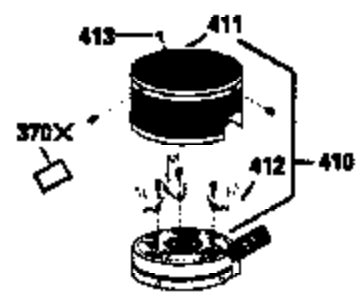

ILLUSTRATION SHOWS TYPICAL PARTS ONLY. ORDER BY PART NUMBER. PARTS NOT LISTED ARE SUPPLIED BY OEM.

VIEW 3 OF 3

Ref #	Part Number	Qty	Description
12A	36558	1	Breather Cover & Tube (Incl. 12B)
19	36281	1	Extension Spring
69	35261	1	* Mounting Flange Gasket
92	650815	1	Belleville Washer
182	6201	2	Screw, 1/4-28 x 7/8"
185	36544	1	Intake Pipe
186	34337	1	Governor Link
191	36559	1	S.E. Brake Bracket (Incl. 195)
223	650451	2	Screw, 1/4-20 x 1"
238	650932	2	Screw, 10-32 x 49/64"
241	36919	1	Air Cleaner Collar
245	36905	1	Air Cleaner Filter
250	36920	1	Air Cleaner Cover
277	650988	2	Screw, 1/4-20 x 2-5/16"
370A	36261	1	Lubrication Decal
416	36085	1	Spark Arrestor Kit (Incl. 416)(Optional)
417	650760	1	Screw, 8-32 x 3/8" (Optional)
900	0	1	Replacement Engine 750784A, order from 71-999
900	0	1	Replacement S/B 750670A, order from 71-999