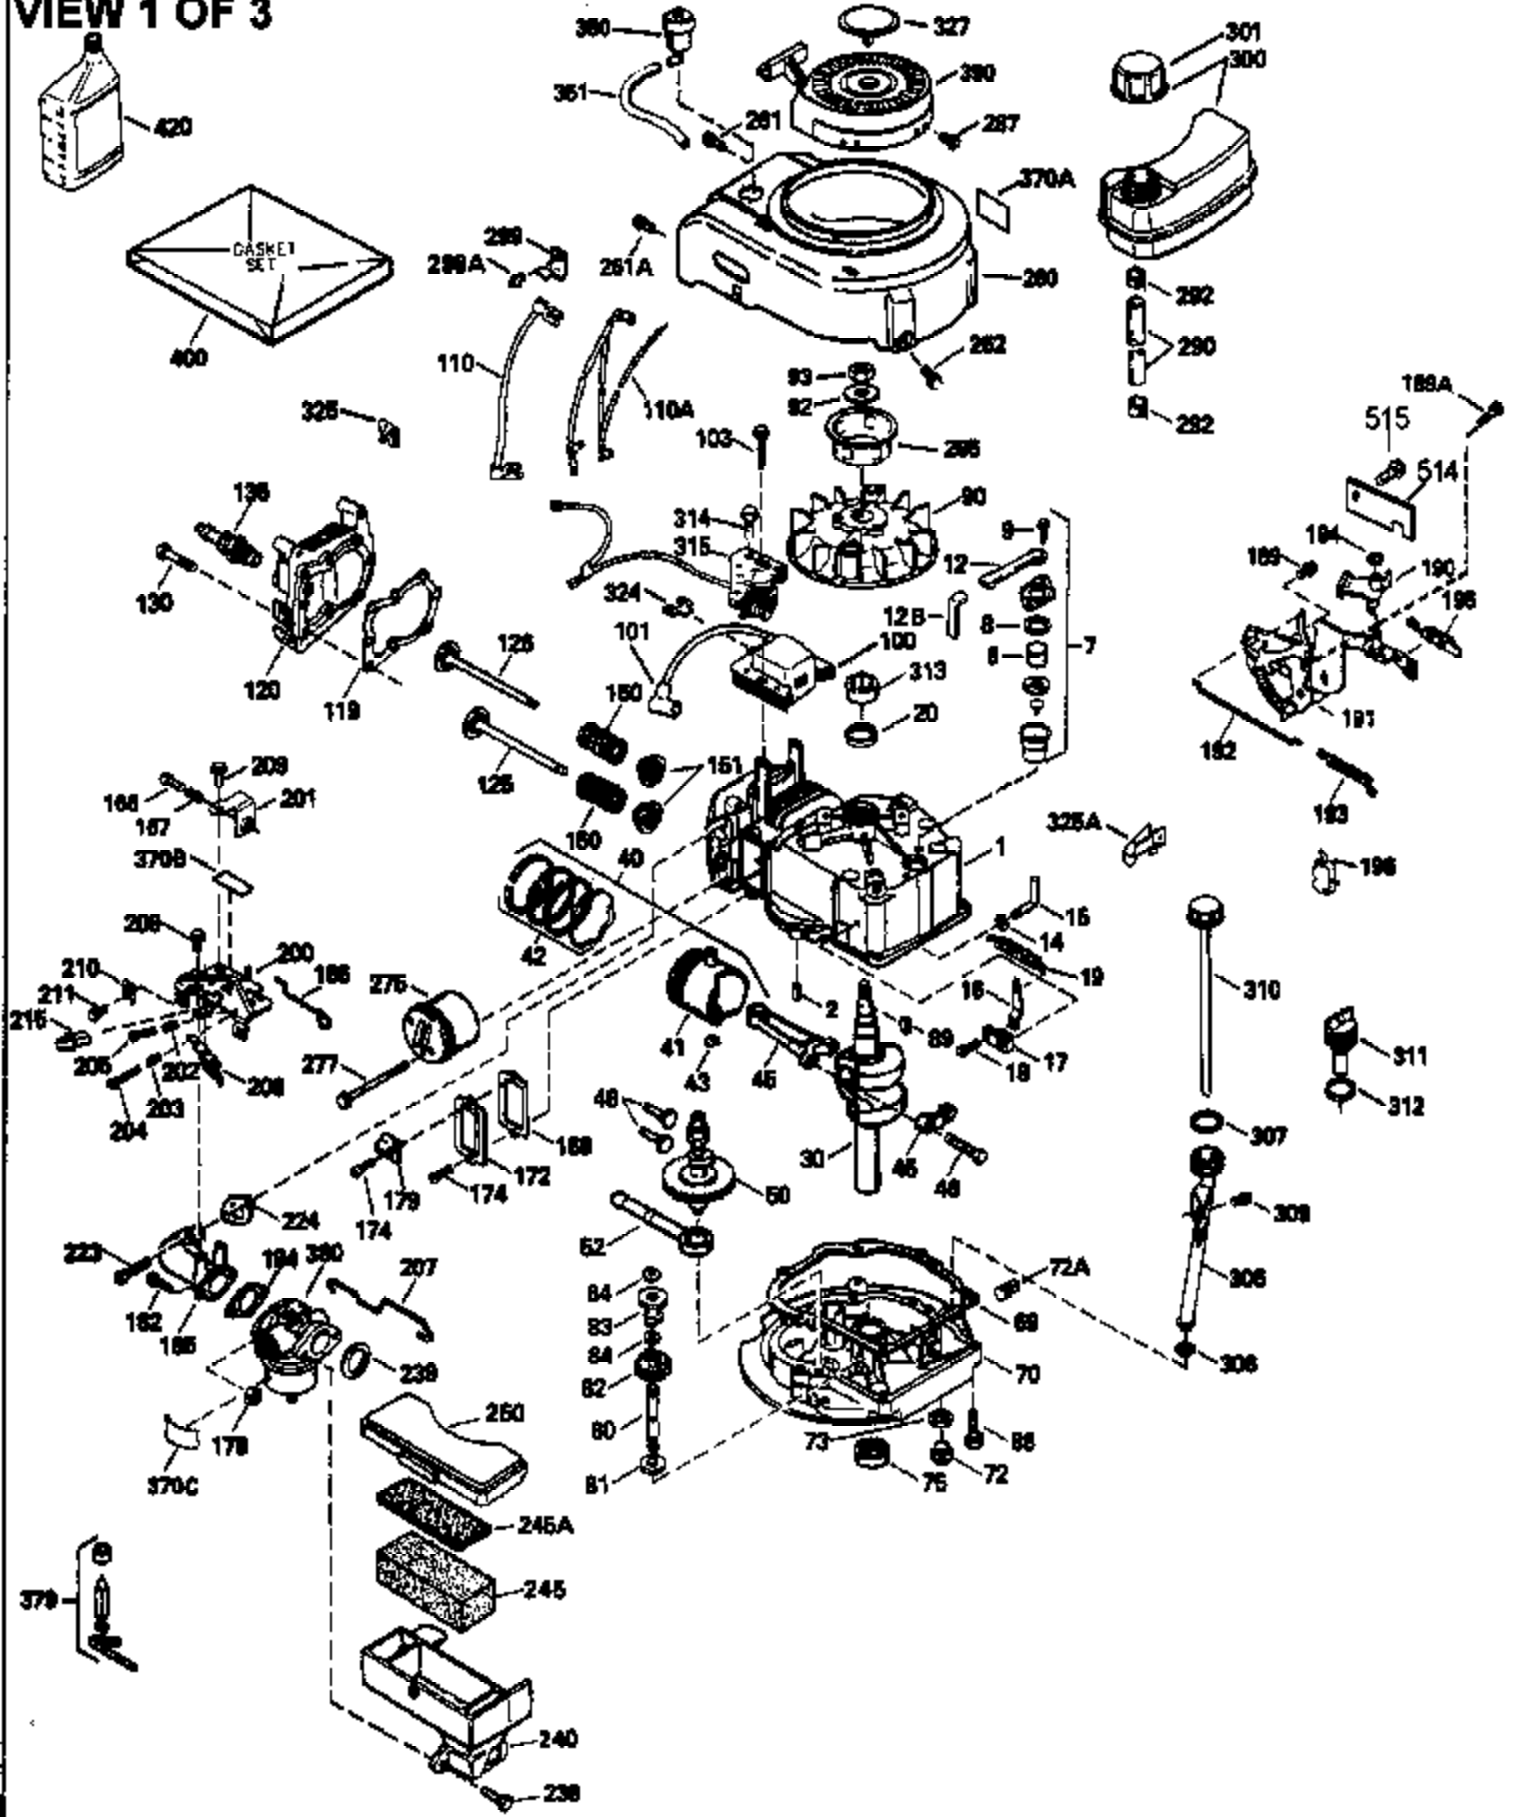

ILLUSTRATION SHOWS TYPICAL PARTS ONLY. ORDER BY PART NUMBER. PARTS NOT LISTED ARE SUPPLIED BY OEM.

VIEW 1 OF 3

Ref #	Part Number	Qty	Description
	1 36478A	1	Cylinder (Incl. 2,7,20 & 125)
	2 26727	2	Dowel Pin
	6 33734	1	Breather Element
	7 36557	1	Breather Ass'y. (Incl. 6 & 12A)
	12B 34695	1	Breather Tube Elbow
	12A 36558	1	Breather Cover & Tube (Incl. 12B)
	14 28277	1	Washer
	15 30589	1	Governor Rod (Incl. 14)
	16 32651	1	Governor Lever
	17 31335	1	Governor Lever Clamp
	18 651018	1	Screw, Torx T-15, 8-32 x 19/64"
	19 36281	1	Extension Spring
	20 32600	1	Oil Seal
	30 35801	1	Crankshaft
	40 36073	1	Piston, Pin & Ring Set (Std.)
	40 36074	1	Piston, Pin & Ring Set (.010" OS)
	40 36075	1	Piston, Pin & Ring Set (.020" OS)
	41 36070	1	Piston & Pin Ass'y. (Std.) (Incl. 43)
	41 36071	1	Piston & Pin Ass'y. (.010" OS) (Incl. 43)
	41 36072	1	Piston & Pin Ass'y. (.020" OS) (Incl. 43)
	42 36076	1	Ring Set (Std.)
	42 36077	1	Ring Set (.010" OS)
	42 36078	1	Ring Set (.020" OS)
	43 20381	2	Piston Pin Retaining Ring
	45 32875A	1	Connecting Rod Ass'y. (Incl. 46)
	46 32610A	2	Connecting Rod Bolt
	48 27241	2	Valve Lifter
	50 35992	1	Camshaft (MCR)
	52 29914	1	Oil Pump Ass'y.
	69 35261	1	* Mounting Flange Gasket
	70 34311D	1	Mounting Flange (Incl. 72 thru 83)
	72 30572	1	Oil Drain Plug (Incl. 73)
	73 28833	1	Drain Plug Gasket
	75 27897	1	Oil Seal
	80 30574A	1	Governor Shaft
	81 30590A	1	Washer
	82 30591	1	Governor Gear Ass'y. (Incl. 81)
	83 30588A	1	Governor Spool
	86 650488	6	Screw, 1/4-20 x 1-1/4"
	89 611004	1	Flywheel Key
	90 611112	1	Flywheel
	92 650815	1	Belleville Washer
	93 650816	1	Flywheel Nut
	100 34443B	1	Solid State Ignition
	101 610118	1	Spark Plug Cover
	103 651007	2	Screw, Torx T-15, 10-24 x 15/16"
	110 37047	1	Ground Wire
	119 36477	1	* Cylinder Head Gasket
	120 36476	1	Cylinder Head
	125 36471	1	Exhaust Valve (Std.) (Incl. 151)
	125 36472	1	Exhaust Valve (1/32" OS) (Incl. 151)
	126 29314B	1	Intake Valve (Std.) (Incl. 151)
	126 29315C	1	Intake Valve (1/32" OS) (Incl. 151)
	130 6021A	8	Screw, 5/16-18 x 1-1/2"
	135 35395	1	Resistor Spark Plug (RJ19LM)
	150 35991	2	Valve Spring
	151 31673	2	Valve Spring Cap
	169 27234A	1	* Valve Cover Gasket