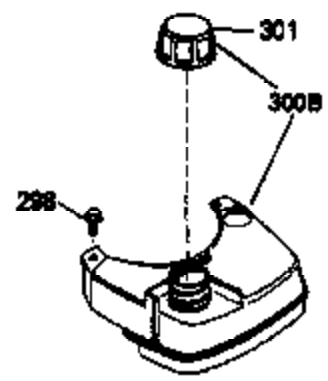

ILLUSTRATION SHOWS TYPICAL PARTS ONLY. ORDER BY PART NUMBER. PARTS NOT LISTED ARE SUPPLIED BY OEM.
VIEW 2 OF 3

Ref #	Part Number	Qty	Description
12A	36558	1	Breather Cover & Tube (Incl. 12B)
92	650815	1	Belleville Washer
191	36559	1	S.E. Brake Bracket (Incl. 195)
238	650932	2	Screw, 10-32 x 49/64"
245	36905	1	Air Cleaner Filter
263A	36921	1	Starter Grill
287	650926	2	Screw, 8-32 x 21/64"
298	28763	3	Screw, 10-32 x 35/64"
301	36246	1	Fuel Cap
347	651038	1	Screw, 10-32 x 51/64"
370A	36261	1	Lubrication Decal
390	590702	1	Rewind Starter (NOTE: This engine could have been built with 590739 starter).
900	0	1	Replacement Engine 750784A, order from 71-999
900	0	1	Replacement S/B 750670A, order from 71-999