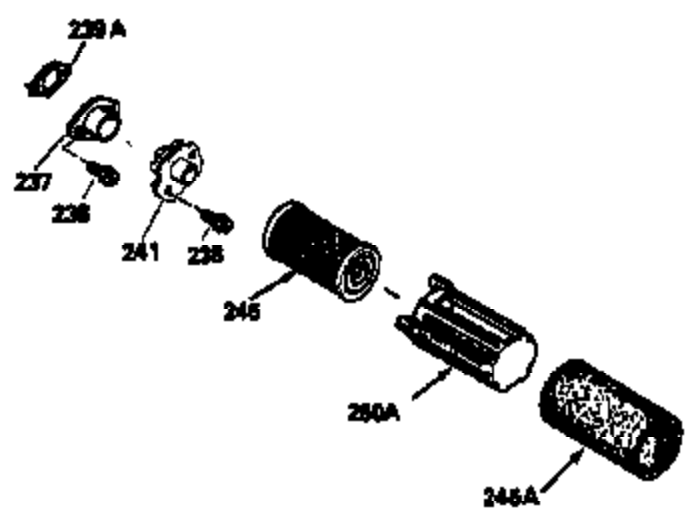

ILLUSTRATION SHOWS TYPICAL PARTS ONLY. ORDER BY PART NUMBER. PARTS NOT LISTED ARE SUPPLIED BY OEM.

VIEW 3 OF 3

Ref #	Part Number	Qty	Description
12A	36558	1	Breather Cover & Tube (Incl. 12B)
19	36281	1	Extension Spring
69	35261	1	* Mounting Flange Gasket
92	650815	1	Belleville Washer
182	6201	2	Screw, 1/4-28 x 7/8"
185	36544	1	Intake Pipe
186	34337	1	Governor Link
191	36559	1	S.E. Brake Bracket (Incl. 195)
223	650451	2	Screw, 1/4-20 x 1"
238	650932	2	Screw, 10-32 x 49/64"
241	36919	1	Air Cleaner Collar
245	36905	1	Air Cleaner Filter
250	36920	1	Air Cleaner Cover
277	650988	2	Screw, 1/4-20 x 2-5/16"
370A	36261	1	Lubrication Decal
416	36085	1	Spark Arrestor Kit (Incl. 416)(Optional)
417	650760	1	Screw, 8-32 x 3/8" (Optional)
900	0	1	Replacement Engine 750784A, order from 71-999
900	0	1	Replacement S/B 750670A, order from 71-999