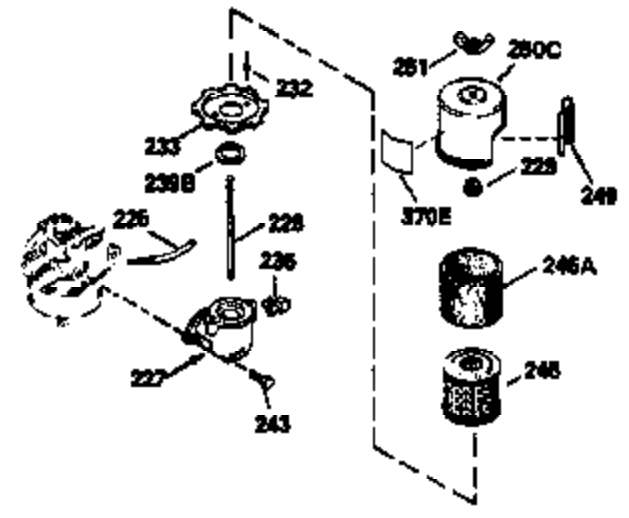

ILLUSTRATION SHOWS TYPICAL PARTS ONLY. ORDER BY PART NUMBER. PARTS NOT LISTED ARE SUPPLIED BY OEM.

VIEW 3 OF 3

Ref #	Part Number	Qty	Description
12A	36558	1	Breather Cover & Tube (Incl. 12B)
19	36281	1	Extension Spring
69	35261	1	* Mounting Flange Gasket
92	650815	1	Belleville Washer
182	6201	2	Screw, 1/4-28 x 7/8"
185	36544	1	Intake Pipe
186	34337	1	Governor Link
191	36559	1	S.E. Brake Bracket (Incl. 195)
223	650451	2	Screw, 1/4-20 x 1"
238	650932	2	Screw, 10-32 x 49/64"
241	36919	1	Air Cleaner Collar
245	36905	1	Air Cleaner Filter
250	36920	1	Air Cleaner Cover
277	650988	2	Screw, 1/4-20 x 2-5/16"
370A	36261	1	Lubrication Decal
416	36085	1	Spark Arrestor Kit (Incl. 416)(Optional)
417	650760	1	Screw, 8-32 x 3/8" (Optional)
900	0	1	Replacement Engine 750784A, order from 71-999
900	0	1	Replacement S/B 750670A, order from 71-999