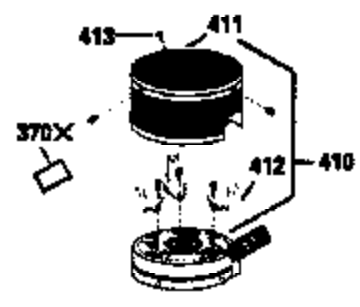

ILLUSTRATION SHOWS TYPICAL PARTS ONLY. ORDER BY PART NUMBER. PARTS NOT LISTED ARE SUPPLIED BY OEM.

VIEW 3 OF 3

Ref #	Part Number	Qty	Description
12A	36558	1	Breather Cover & Tube (Incl. 12B)
19	36281	1	Extension Spring
69	35261	1	* Mounting Flange Gasket
92	650815	1	Belleville Washer
110B	36954	1	D.C. Starter Wire
182	6201	2	Screw, 1/4-28 x 7/8"
185	36544	1	Intake Pipe
186	34337	1	Governor Link
191	36559	1	S.E. Brake Bracket (Incl. 195)
223	650451	2	Screw, 1/4-20 x 1"
238	650932	2	Screw, 10-32 x 49/64"
241	36919	1	Air Cleaner Collar
245	36905	1	Air Cleaner Filter
250	36920	1	Air Cleaner Cover
277	650988	2	Screw, 1/4-20 x 2-5/16"
322	35013	1	Connector Body
322A	610885	1	Connector Body
370A	36261	1	Lubrication Decal
395	35709	1	Electric Starter Motor (12 Volt)
416	36085	1	Spark Arrestor Kit (Incl. 416)(Optional)
417	650760	1	Screw, 8-32 x 3/8" (Optional)
900	750882	1	Replacement Engine, order from 71-999
900	750670A	1	Replacement S/B, order from 71-999