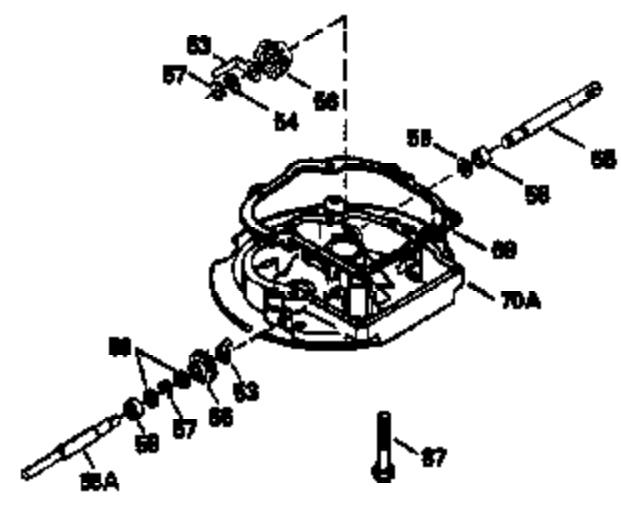

ILLUSTRATION SHOWS TYPICAL PARTS ONLY. ORDER BY PART NUMBER. PARTS NOT LISTED ARE SUPPLIED BY OEM.

VIEW 3 OF 3

Ref #	Part Number	Qty	Description
12A	36558	1	Breather Cover & Tube (Incl. 12B)
19	36281	1	Extension Spring
69	35261	1	* Mounting Flange Gasket
92	650815	1	Belleville Washer
110B	36954	1	D.C. Starter Wire
182	6201	2	Screw, 1/4-28 x 7/8"
185	36544	1	Intake Pipe
186	34337	1	Governor Link
191	36559	1	S.E. Brake Bracket (Incl. 195)
223	650451	2	Screw, 1/4-20 x 1"
238	650932	2	Screw, 10-32 x 49/64"
241	36919	1	Air Cleaner Collar
245	36905	1	Air Cleaner Filter
250	36920	1	Air Cleaner Cover
277	650988	2	Screw, 1/4-20 x 2-5/16"
322	35013	1	Connector Body
322A	610885	1	Connector Body
370A	36261	1	Lubrication Decal
395	35709	1	Electric Starter Motor (12 Volt)
416	36085	1	Spark Arrestor Kit (Incl. 416)(Optional)
417	650760	1	Screw, 8-32 x 3/8" (Optional)
900	750882	1	Replacement Engine, order from 71-999
900	750670A	1	Replacement S/B, order from 71-999