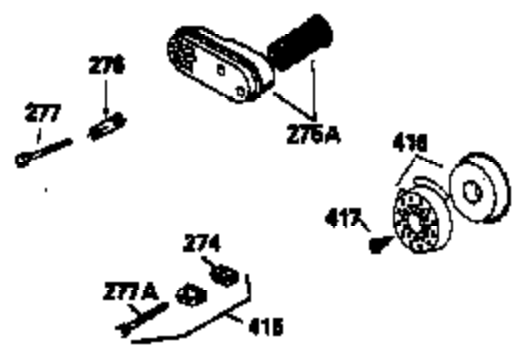

ILLUSTRATION SHOWS TYPICAL PARTS ONLY. ORDER BY PART NUMBER. PARTS NOT LISTED ARE SUPPLIED BY OEM.

VIEW 3 OF 3

Ref #	Part Number	Qty	Description
12A	36558	1	Breather Cover & Tube (Incl. 12B)
19	36281	1	Extension Spring
69	35261	1	* Mounting Flange Gasket
92	650815	1	Belleville Washer
110B	36954	1	D.C. Starter Wire
182	6201	2	Screw, 1/4-28 x 7/8"
185	36544	1	Intake Pipe
186	34337	1	Governor Link
191	36559	1	S.E. Brake Bracket (Incl. 195)
223	650451	2	Screw, 1/4-20 x 1"
238	650932	2	Screw, 10-32 x 49/64"
241	36919	1	Air Cleaner Collar
245	36905	1	Air Cleaner Filter
250	36920	1	Air Cleaner Cover
277	650988	2	Screw, 1/4-20 x 2-5/16"
322	35013	1	Connector Body
322A	610885	1	Connector Body
370A	36261	1	Lubrication Decal
395	35709	1	Electric Starter Motor (12 Volt)
416	36085	1	Spark Arrestor Kit (Incl. 416)(Optional)
417	650760	1	Screw, 8-32 x 3/8" (Optional)
900	750882	1	Replacement Engine, order from 71-999
900	750670A	1	Replacement S/B, order from 71-999