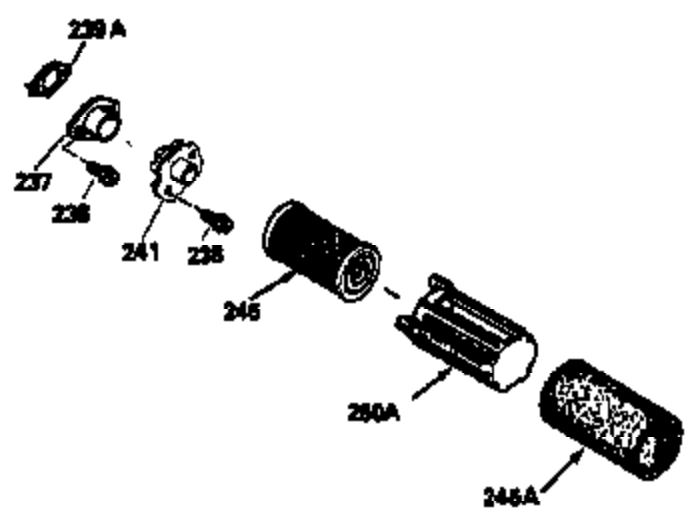

ILLUSTRATION SHOWS TYPICAL PARTS ONLY. ORDER BY PART NUMBER. PARTS NOT LISTED ARE SUPPLIED BY OEM.

VIEW 3 OF 3

Ref #	Part Number	Qty	Description
12A	36558	1	Breather Cover & Tube (Incl. 12B)
19	36281	1	Extension Spring
69	35261	1	* Mounting Flange Gasket
92	650815	1	Belleville Washer
110B	36954	1	D.C. Starter Wire
182	6201	2	Screw, 1/4-28 x 7/8"
185	36544	1	Intake Pipe
186	34337	1	Governor Link
191	36559	1	S.E. Brake Bracket (Incl. 195)
223	650451	2	Screw, 1/4-20 x 1"
238	650932	2	Screw, 10-32 x 49/64"
241	36919	1	Air Cleaner Collar
245	36905	1	Air Cleaner Filter
250	36920	1	Air Cleaner Cover
277	650988	2	Screw, 1/4-20 x 2-5/16"
322	35013	1	Connector Body
322A	610885	1	Connector Body
370A	36261	1	Lubrication Decal
395	35709	1	Electric Starter Motor (12 Volt)
416	36085	1	Spark Arrestor Kit (Incl. 416)(Optional)
417	650760	1	Screw, 8-32 x 3/8" (Optional)
900	750882	1	Replacement Engine, order from 71-999
900	750670A	1	Replacement S/B, order from 71-999