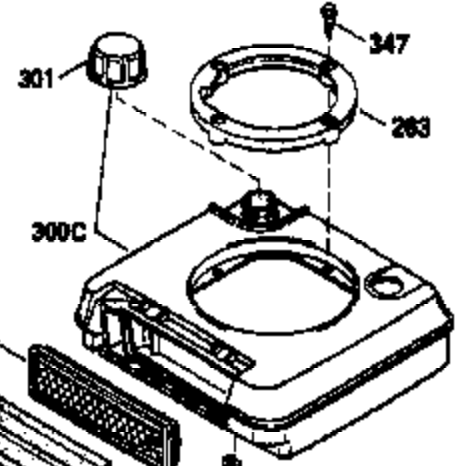

ILLUSTRATION SHOWS TYPICAL PARTS ONLY. ORDER BY PART NUMBER. PARTS NOT LISTED ARE SUPPLIED BY OEM.
VIEW 2 OF 3

Ref #	Part Number	Qty	Description
12A	36558	1	Breather Cover & Tube (Incl. 12B)
92	650815	1	Belleville Washer
110B	36954	1	D.C. Starter Wire
191	36559	1	S.E. Brake Bracket (Incl. 195)
238	650932	2	Screw, 10-32 x 49/64"
245	36905	1	Air Cleaner Filter
263A	36921	1	Starter Grill
287	650926	2	Screw, 8-32 x 21/64"
298	28763	3	Screw, 10-32 x 35/64"
301	36246	1	Fuel Cap
322A	610885	1	Connector Body
347	651038	1	Screw, 10-32 x 51/64"
370A	36261	1	Lubrication Decal
390	590702	1	Rewind Starter (NOTE: This engine could have been built with 590739 starter).
900	750882	1	Replacement Engine, order from 71-999
900	750670A	1	Replacement S/B, order from 71-999