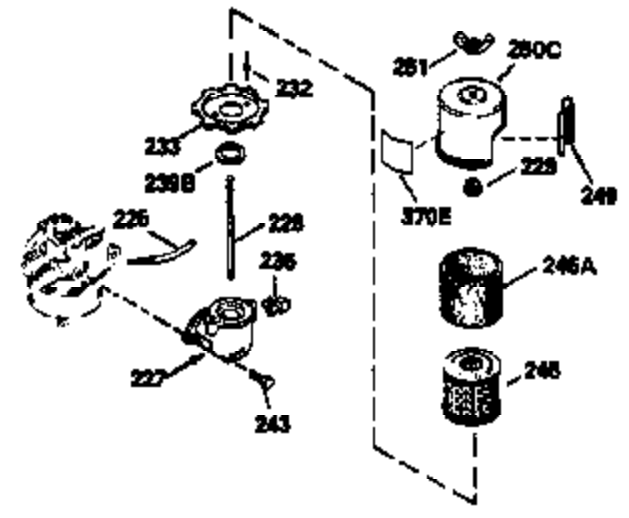

ILLUSTRATION SHOWS TYPICAL PARTS ONLY. ORDER BY PART NUMBER. PARTS NOT LISTED ARE SUPPLIED BY OEM.

VIEW 3 OF 3

Ref #	Part Number	Qty	Description
12A	36558	1	Breather Cover & Tube (Incl. 12B)
19	36281	1	Extension Spring
69	35261	1	* Mounting Flange Gasket
92	650815	1	Belleville Washer
110B	36954	1	D.C. Starter Wire
182	6201	2	Screw, 1/4-28 x 7/8"
185	36544	1	Intake Pipe
186	34337	1	Governor Link
191	36559	1	S.E. Brake Bracket (Incl. 195)
223	650451	2	Screw, 1/4-20 x 1"
238	650932	2	Screw, 10-32 x 49/64"
241	36919	1	Air Cleaner Collar
245	36905	1	Air Cleaner Filter
250	36920	1	Air Cleaner Cover
277	650988	2	Screw, 1/4-20 x 2-5/16"
322	35013	1	Connector Body
322A	610885	1	Connector Body
370A	36261	1	Lubrication Decal
395	35709	1	Electric Starter Motor (12 Volt)
416	36085	1	Spark Arrestor Kit (Incl. 416)(Optional)
417	650760	1	Screw, 8-32 x 3/8" (Optional)
900	750882	1	Replacement Engine, order from 71-999
900	750670A	1	Replacement S/B, order from 71-999