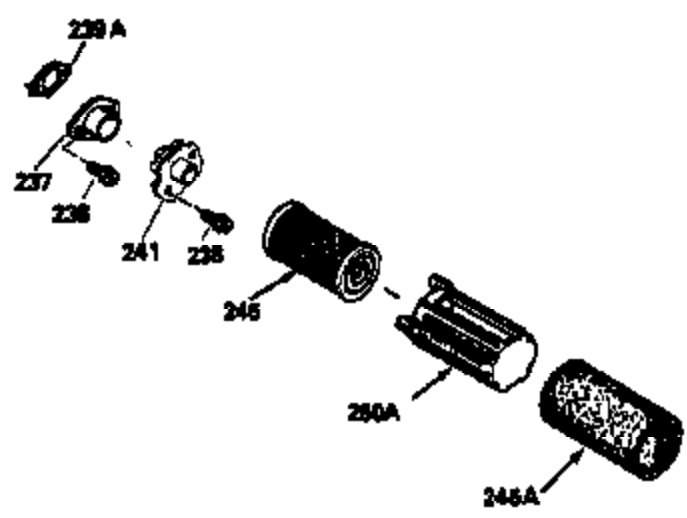

ILLUSTRATION SHOWS TYPICAL PARTS ONLY. ORDER BY PART NUMBER. PARTS NOT LISTED ARE SUPPLIED BY OEM.

VIEW 3 OF 3

Ref #	Part Number	Qty	Description
12A	36558	1	Breather Cover & Tube (Incl. 12B)
19	36281	1	Extension Spring
69	35261	1	* Mounting Flange Gasket
92	650815	1	Belleville Washer
182	6201	2	Screw, 1/4-28 x 7/8"
185	36544	1	Intake Pipe
186	34337	1	Governor Link
191	36559	1	S.E. Brake Bracket (Incl. 195)
223	650451	2	Screw, 1/4-20 x 1"
238	650932	2	Screw, 10-32 x 49/64"
241	36919	1	Air Cleaner Collar
245	36905	1	Air Cleaner Filter
250	36920	1	Air Cleaner Cover
277	650988	2	Screw, 1/4-20 x 2-5/16"
370A	36261	1	Lubrication Decal
416	36085	1	Spark Arrestor Kit (Incl. 416)(Optional)
417	650760	1	Screw, 8-32 x 3/8" (Optional)
900	0	1	Replacement Engine 750784A, order from 71-999
900	0	1	Replacement S/B 750670B, order from 71-999