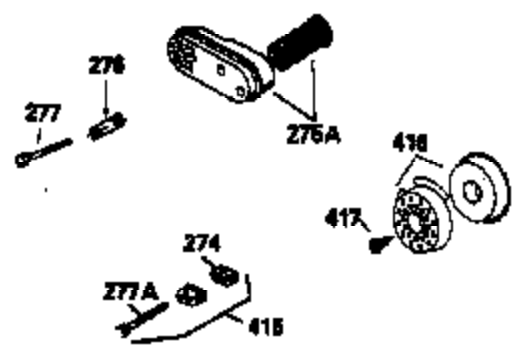

ILLUSTRATION SHOWS TYPICAL PARTS ONLY. ORDER BY PART NUMBER. PARTS NOT LISTED ARE SUPPLIED BY OEM.

VIEW 3 OF 3

Ref #	Part Number	Qty	Description
12A	36558	1	Breather Cover & Tube (Incl. 12B)
19	36281	1	Extension Spring
69	35261	1	* Mounting Flange Gasket
92	650815	1	Belleville Washer
182	6201	2	Screw, 1/4-28 x 7/8"
185	36544	1	Intake Pipe
186	34337	1	Governor Link
191	36559	1	S.E. Brake Bracket (Incl. 195)
223	650451	2	Screw, 1/4-20 x 1"
238	650932	2	Screw, 10-32 x 49/64"
241	36919	1	Air Cleaner Collar
245	36905	1	Air Cleaner Filter
250	36920	1	Air Cleaner Cover
277	650988	2	Screw, 1/4-20 x 2-5/16"
370A	36261	1	Lubrication Decal
416	36085	1	Spark Arrestor Kit (Incl. 416)(Optional)
417	650760	1	Screw, 8-32 x 3/8" (Optional)
900	0	1	Replacement Engine 750784A, order from 71-999
900	0	1	Replacement S/B 750670B, order from 71-999