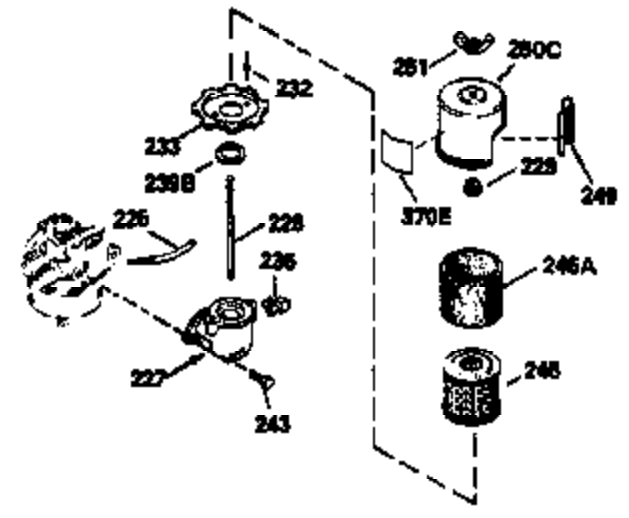

ILLUSTRATION SHOWS TYPICAL PARTS ONLY. ORDER BY PART NUMBER. PARTS NOT LISTED ARE SUPPLIED BY OEM.

VIEW 3 OF 3

Ref #	Part Number	Qty	Description
12A	36558	1	Breather Cover & Tube (Incl. 12B)
19	36281	1	Extension Spring
69	35261	1	* Mounting Flange Gasket
92	650815	1	Belleville Washer
182	6201	2	Screw, 1/4-28 x 7/8"
185	36544	1	Intake Pipe
186	34337	1	Governor Link
191	36559	1	S.E. Brake Bracket (Incl. 195)
223	650451	2	Screw, 1/4-20 x 1"
238	650932	2	Screw, 10-32 x 49/64"
241	36919	1	Air Cleaner Collar
245	36905	1	Air Cleaner Filter
250	36920	1	Air Cleaner Cover
277	650988	2	Screw, 1/4-20 x 2-5/16"
370A	36261	1	Lubrication Decal
416	36085	1	Spark Arrestor Kit (Incl. 416)(Optional)
417	650760	1	Screw, 8-32 x 3/8" (Optional)
900	0	1	Replacement Engine 750784A, order from 71-999
900	0	1	Replacement S/B 750670B, order from 71-999