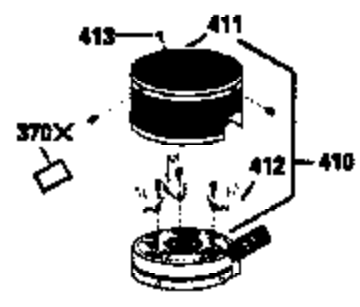

ILLUSTRATION SHOWS TYPICAL PARTS ONLY. ORDER BY PART NUMBER. PARTS NOT LISTED ARE SUPPLIED BY OEM.

VIEW 3 OF 3

Ref #	Part Number	Qty	Description
12A	36558	1	Breather Cover & Tube (Incl. 12B)
19	36281	1	Extension Spring
69	35261	1	* Mounting Flange Gasket
92	650815	1	Belleville Washer
182	6201	2	Screw, 1/4-28 x 7/8"
185	36544	1	Intake Pipe
186	34337	1	Governor Link
191	36559	1	S.E. Brake Bracket (Incl. 195)
223	650451	2	Screw, 1/4-20 x 1"
238	650932	2	Screw, 10-32 x 49/64"
241	36919	1	Air Cleaner Collar
245	36905	1	Air Cleaner Filter
250	36920	1	Air Cleaner Cover
277	650988	2	Screw, 1/4-20 x 2-5/16"
370A	36261	1	Lubrication Decal
416	36085	1	Spark Arrestor Kit (Incl. 416)(Optional)
417	650760	1	Screw, 8-32 x 3/8" (Optional)
900	0	1	Replacement Engine 750784A, order from 71-999
900	0	1	Replacement S/B 750670B, order from 71-999