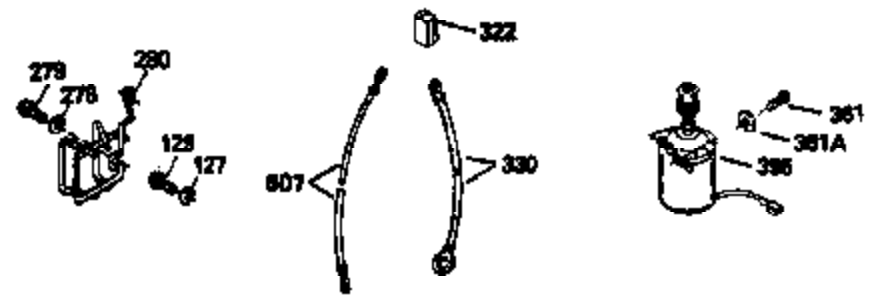

ILLUSTRATION SHOWS TYPICAL PARTS ONLY. ORDER BY PART NUMBER. PARTS NOT LISTED ARE SUPPLIED BY OEM.

VIEW 3 OF 3

Ref #	Part Number	Qty	Description
12A	36558	1	Breather Cover & Tube (Incl. 12B)
19	36281	1	Extension Spring
69	35261	1	* Mounting Flange Gasket
92	650815	1	Belleville Washer
182	6201	2	Screw, 1/4-28 x 7/8"
185	36544	1	Intake Pipe
186	34337	1	Governor Link
191	36559	1	S.E. Brake Bracket (Incl. 195)
223	650451	2	Screw, 1/4-20 x 1"
238	650932	2	Screw, 10-32 x 49/64"
241	36919	1	Air Cleaner Collar
245	36905	1	Air Cleaner Filter
250	36920	1	Air Cleaner Cover
277	650988	2	Screw, 1/4-20 x 2-5/16"
370A	36261	1	Lubrication Decal
416	36085	1	Spark Arrestor Kit (Incl. 416)(Optional)
417	650760	1	Screw, 8-32 x 3/8" (Optional)
900	0	1	Replacement Engine 750784A, order from 71-999
900	0	1	Replacement S/B 750670B, order from 71-999