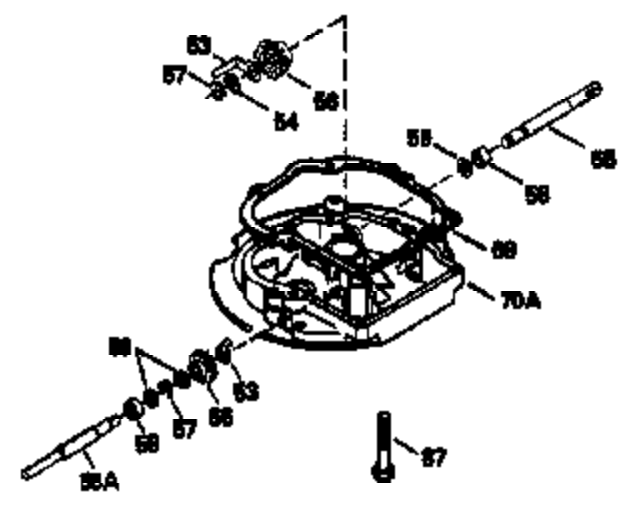

ILLUSTRATION SHOWS TYPICAL PARTS ONLY. ORDER BY PART NUMBER. PARTS NOT LISTED ARE SUPPLIED BY OEM.

VIEW 3 OF 3

Ref #	Part Number	Qty	Description
12A	36558	1	Breather Cover & Tube (Incl. 12B)
19	36281	1	Extension Spring
69	35261	1	* Mounting Flange Gasket
92	650815	1	Belleville Washer
182	6201	2	Screw, 1/4-28 x 7/8"
185	36544	1	Intake Pipe
186	34337	1	Governor Link
191	36559	1	S.E. Brake Bracket (Incl. 195)
223	650451	2	Screw, 1/4-20 x 1"
238	650932	2	Screw, 10-32 x 49/64"
241	36919	1	Air Cleaner Collar
245	36905	1	Air Cleaner Filter
250	36920	1	Air Cleaner Cover
277	650988	2	Screw, 1/4-20 x 2-5/16"
370A	36261	1	Lubrication Decal
416	36085	1	Spark Arrestor Kit (Incl. 416)(Optional)
417	650760	1	Screw, 8-32 x 3/8" (Optional)
900	0	1	Replacement Engine 750784A, order from 71-999
900	0	1	Replacement S/B 750670B, order from 71-999