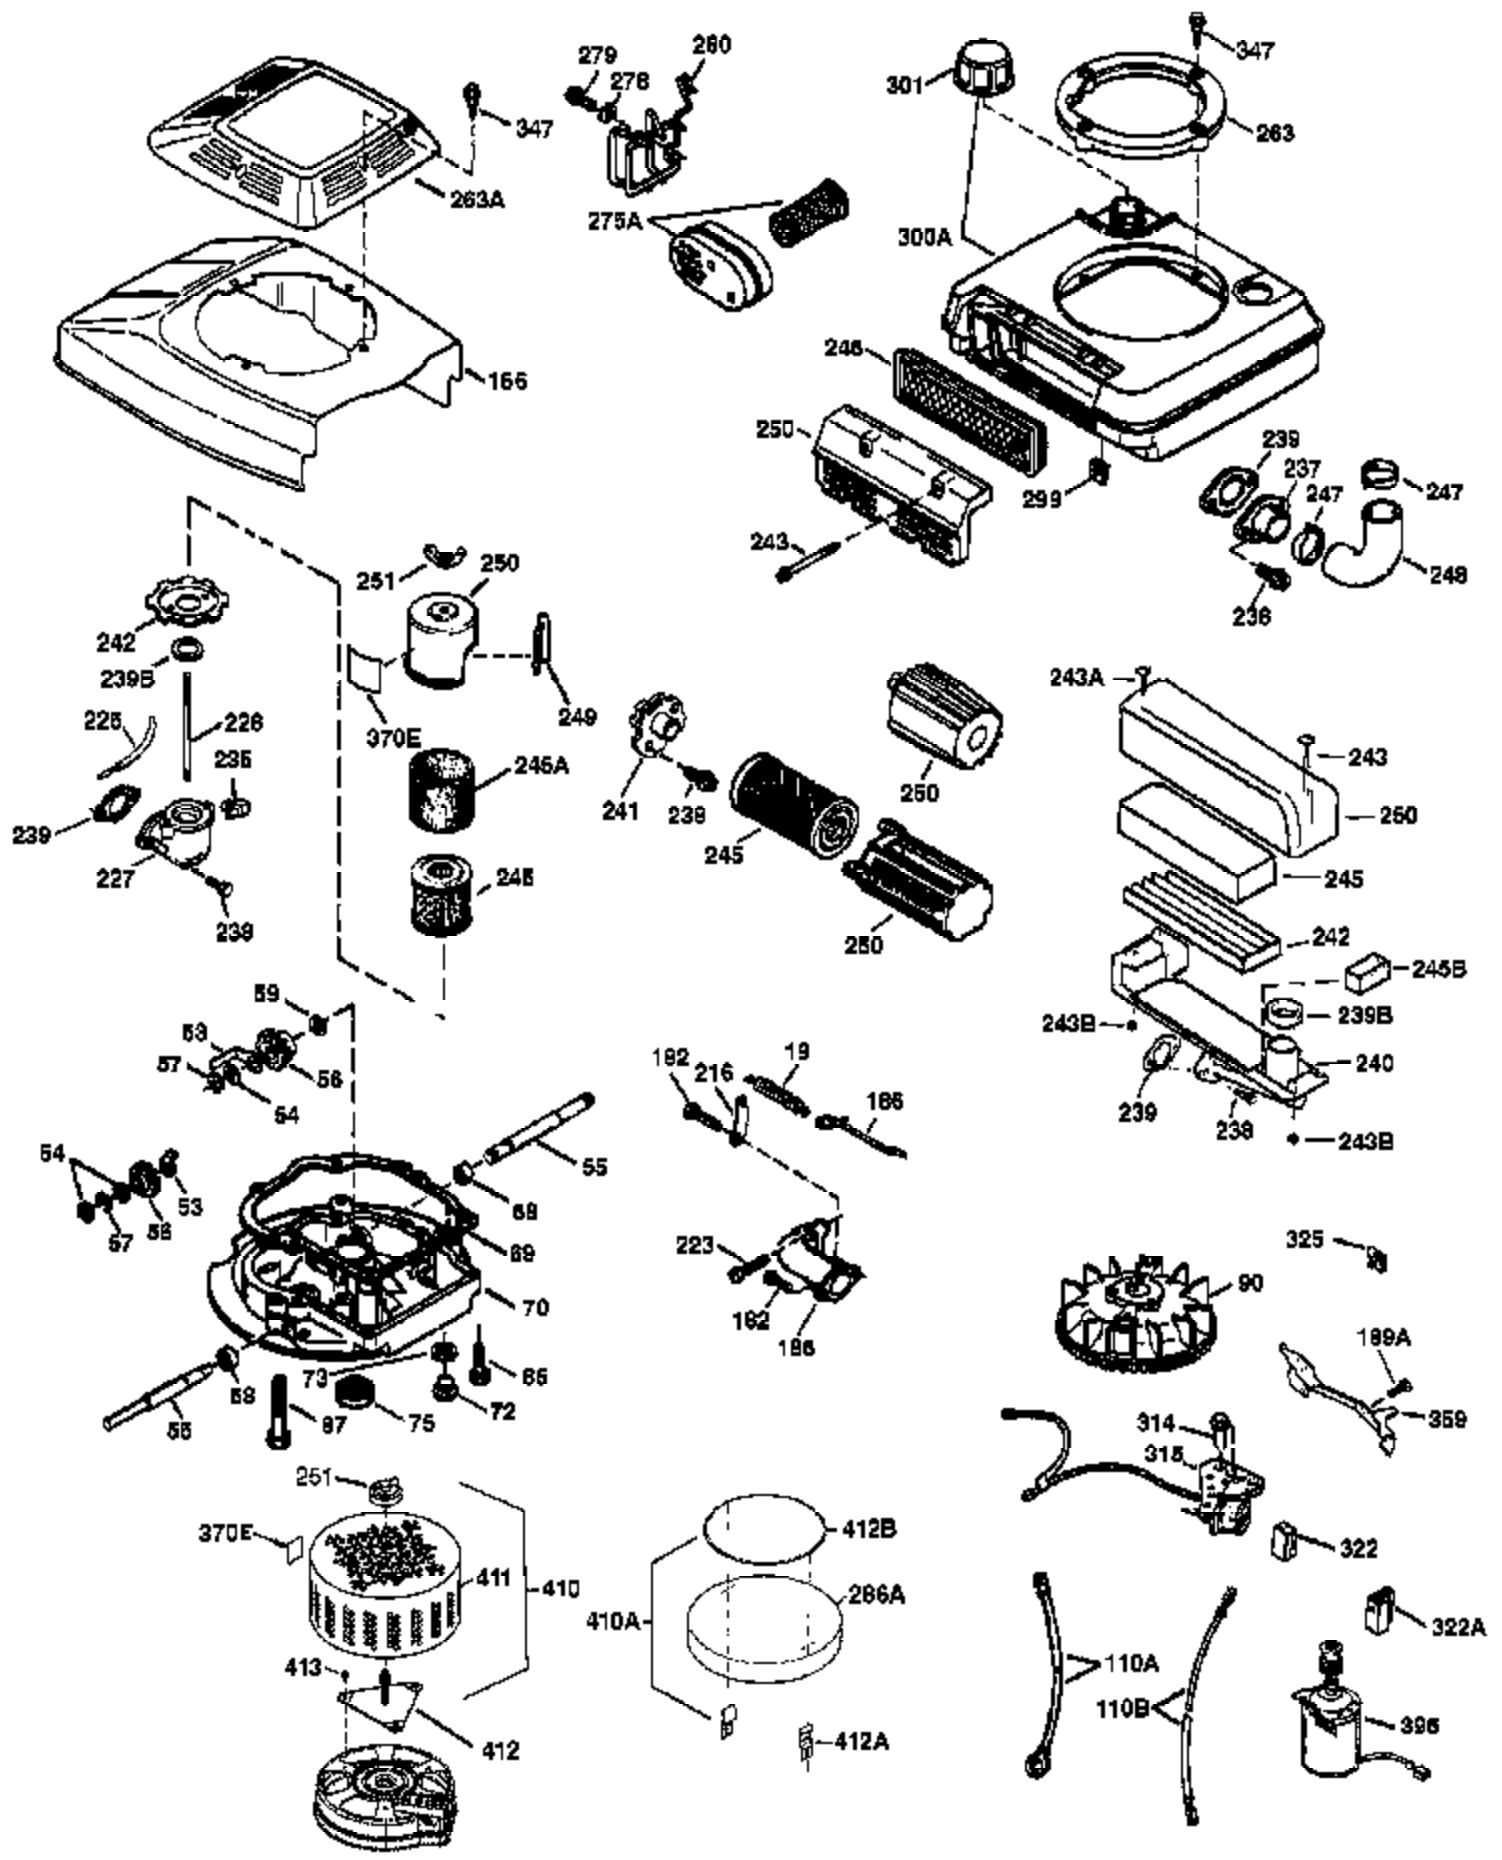

Ref #	Part Number	Qty	Description
172	32755	1	Valve Cover
174	30200	2	Screw, 10-24 x 9/16"
178	29752	2	Nut & Lock Washer, 1/4-28
182	6201	2	Screw, 1/4-28 x 7/8"
184	26756	1	* Carburetor To Intake Pipe Gasket
185	36544	1	Intake Pipe
186	32653	1	Governor Link
189	650831	2	Screw, 1/4-20 x 1/2"
191	36559	1	S.E. Brake Bracket (Incl. 195)
195	610973	1	Terminal
196	35035	1	Power Restart Switch
207	34336	1	Throttle Link
223	650451	2	Screw, 1/4-20 x 1"
224	34690A	1	* Intake Pipe Gasket
238	650932	2	Screw, 10-32 x 49/64"
250	36920	1	Air Cleaner Cover
260	36915	1	Blower Housing
261	30200	2	Screw, 10-24 x 9/16"
262	650831	2	Screw, 1/4-20 x 1/2"
275	36473	1	Muffler (Incl. 277)
277	650988	2	Screw, 1/4-20 x 2-5/16"
285	35000A	1	Starter Cup
287	650926	2	Screw, 8-32 x 21/64"
290	29774	1	Fuel Line
292	26460	2	Fuel Line Clamp
298	28763	3	Screw, 10-32 x 35/64"
300	36916	1	Fuel Tank (Incl. 292 & 301)
301	36246	1	Fuel Cap
305	35647	1	Oil Fill Tube
306	36996	1	* "O"-Ring
307	35499	1	"O"-Ring
309	650562	1	Screw, 10-32 x 1/2"
310	35648	1	Dipstick
313	34080	1	Spacer
370C	36861	1	Primer Decal
370A	36261	1	Lubrication Decal
380	632747	1	Carburetor (Incl. 184) (NOTE: This engine could have been built with 632646 carburetor).
390	590702	1	Rewind Starter (NOTE: This engine could have been built with 590739 starter).
400	36481B	1	* Gasket Set (Incl. items marked PK in notes). Incl. Part #'s 26756 (1), 27234A (1), 33735 (1), 34338 (1), 34690A (1), 36477 (1), 36832 (1), 36996 (1), 37130 (1)
416	36085	1	Spark Arrestor Kit (Incl. 417)(Optional)
417	650760	1	Screw, 8-32 x 3/8" (Optional)
900	750882	1	Replacement Engine, order from 71-999
900	750670B	1	Replacement S/B, order from 71-999