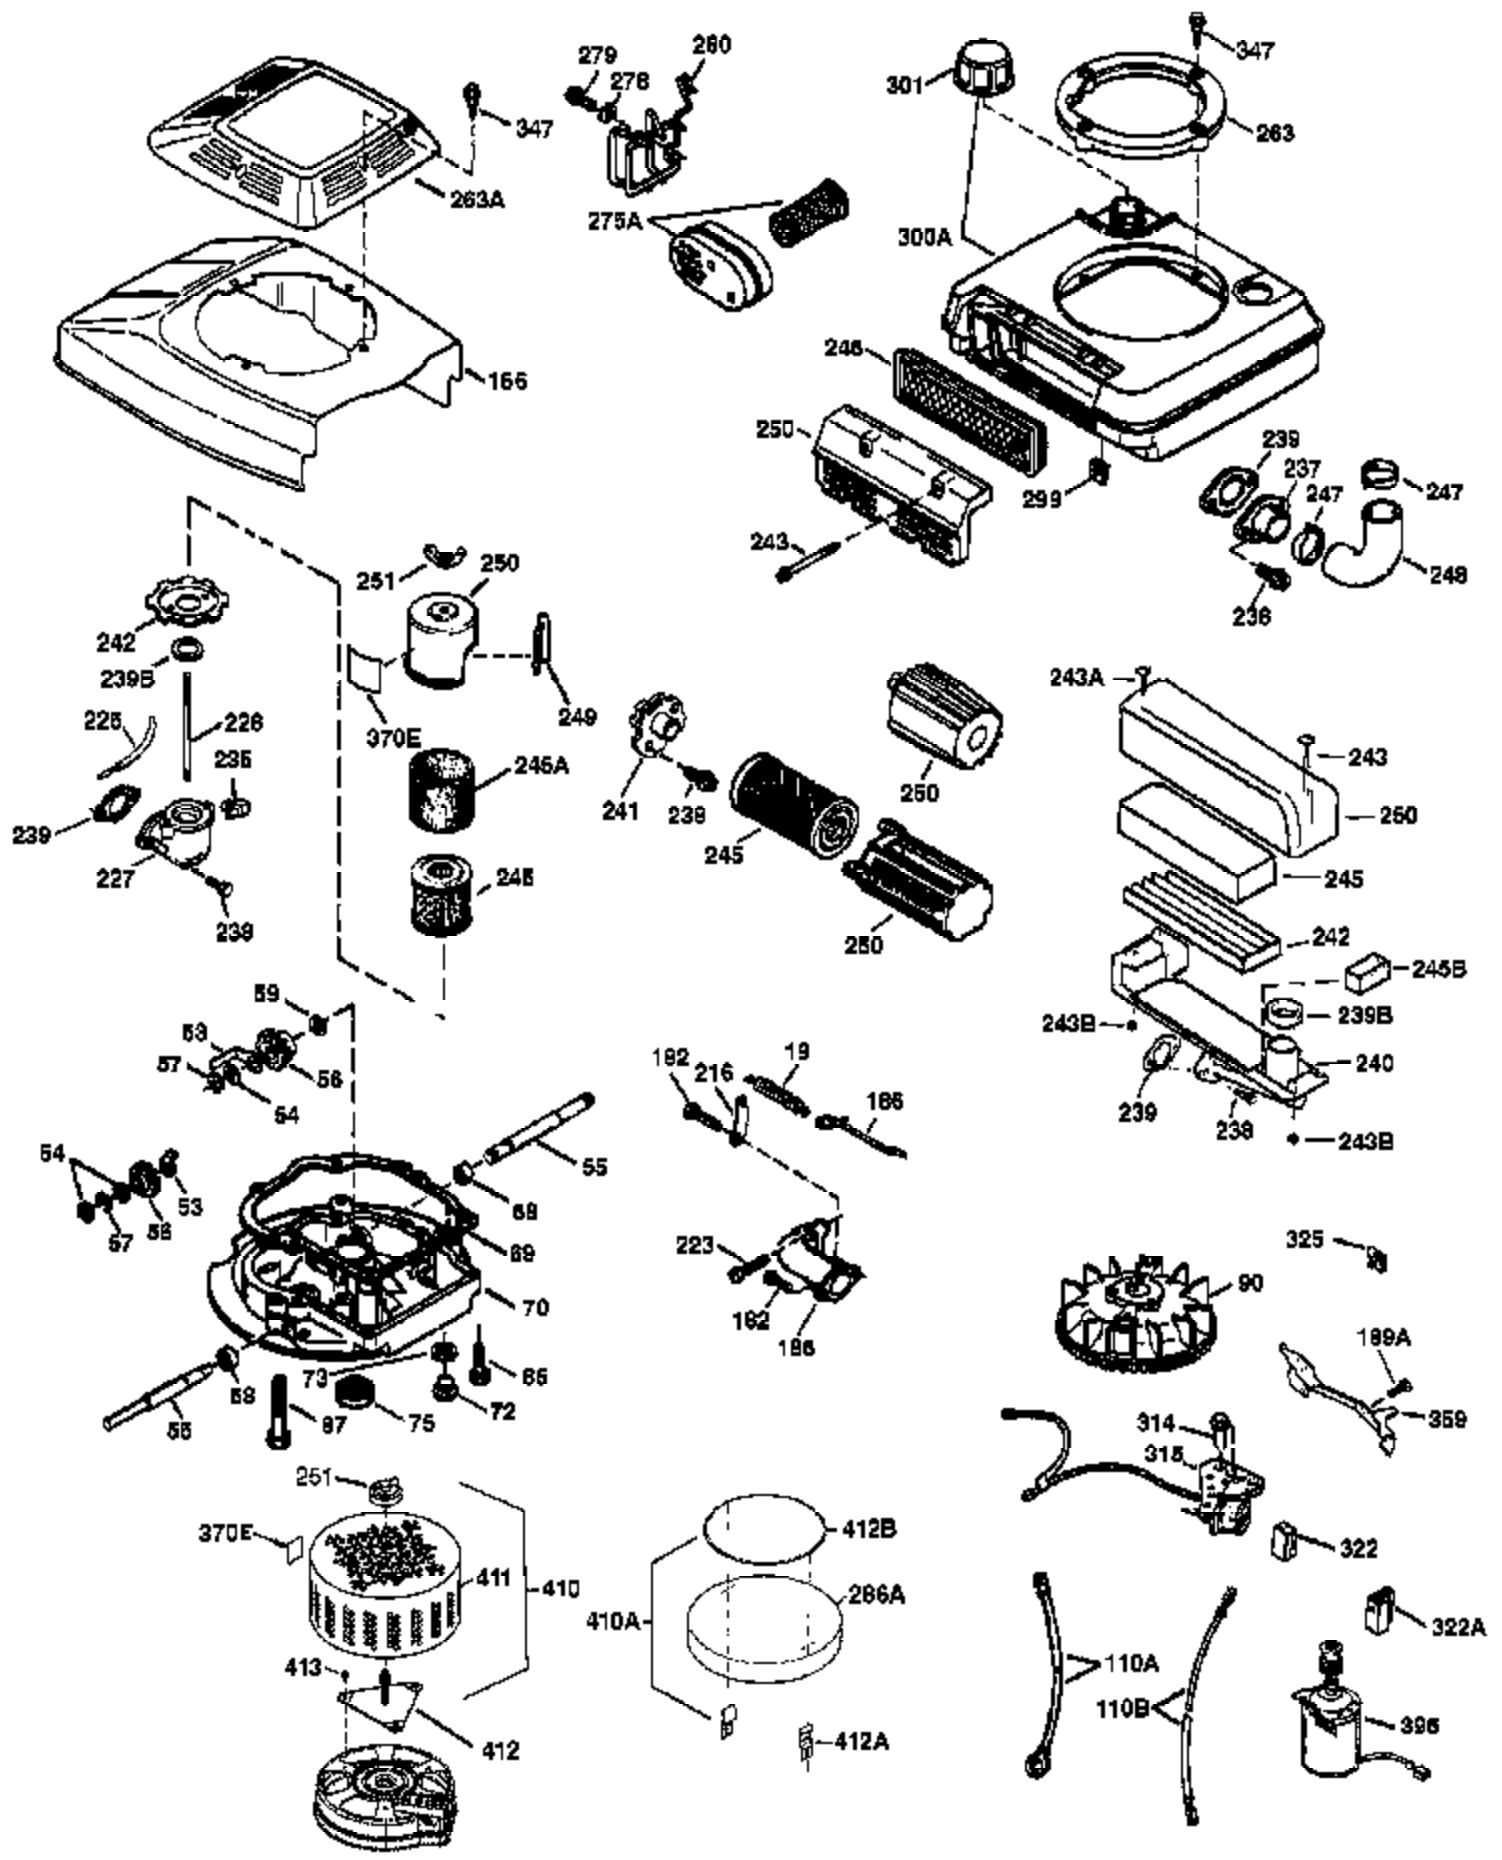

Ref #	Part Number	Qty	Description
172	32755	1	Valve Cover
174	30200	2	Screw, 10-24 x 9/16"
178	29752	2	Nut & Lock Washer, 1/4-28
182	6201	2	Screw, 1/4-28 x 7/8"
184	26756	1	* Carburetor To Intake Pipe Gasket
185	36544	1	Intake Pipe
186	32653	1	Governor Link
189	650831	2	Screw, 1/4-20 x 1/2"
191	36559	1	S.E. Brake Bracket (Incl. 195)
195	610973	1	Terminal
196	35035	1	Power Restart Switch
207	34336	1	Throttle Link
223	650451	2	Screw, 1/4-20 x 1"
224	34690A	1	* Intake Pipe Gasket
238	650932	2	Screw, 10-32 x 49/64"
250	36920	1	Air Cleaner Cover
260	36915	1	Blower Housing
261	30200	2	Screw, 10-24 x 9/16"
262	650831	2	Screw, 1/4-20 x 1/2"
275	36473	1	Muffler (Incl. 277)
277	650988	2	Screw, 1/4-20 x 2-5/16"
285	35000A	1	Starter Cup
287	650926	2	Screw, 8-32 x 21/64"
290	29774	1	Fuel Line
292	26460	2	Fuel Line Clamp
298	28763	3	Screw, 10-32 x 35/64"
300	36916	1	Fuel Tank (Incl. 292 & 301)
301	36246	1	Fuel Cap
305	35647	1	Oil Fill Tube
306	36996	1	* "O"-Ring
307	35499	1	"O"-Ring
309	650562	1	Screw, 10-32 x 1/2"
310	35648	1	Dipstick
313	34080	1	Spacer
370C	37199	1	Primer Decal
370A	36261	1	Lubrication Decal
380	632747	1	Carburetor (Incl. 184)
390	590739	1	Rewind Starter (NOTE: This engine could have been built with 590702 starter).
400	36481B	1	* Gasket Set (Incl. items marked PK in notes). Incl. Part #s 26756 (1), 27234A (1), 33735 (1), 34338 (1), 34690A (1), 36477 (1), 36832 (1), 36996 (1), 37130 (1)
416	36085	1	Spark Arrestor Kit (Incl. 417)(Optional)
417	650821	1	Screw, 10-32 x 1/2" (Optional)
900	750882	1	Replacement Engine, order from 71-999
900	750670C	1	Replacement S/B, order from 71-999