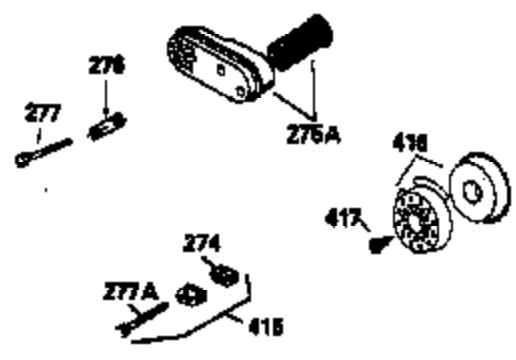

ILLUSTRATION SHOWS TYPICAL PARTS ONLY. ORDER BY PART NUMBER. PARTS NOT LISTED ARE SUPPLIED BY OEM.

VIEW 3 OF 3

Ref #	Part Number	Qty	Description
12A	36558	1	Breather Cover & Tube (Incl. 12B)
19	36281	1	Extension Spring
69	35261	1	* Mounting Flange Gasket
92	650815	1	Belleville Washer
182	6201	2	Screw, 1/4-28 x 7/8"
185	36544	1	Intake Pipe
186	34337	1	Governor Link
191	36559	1	S.E. Brake Bracket (Incl. 195)
223	650451	2	Screw, 1/4-20 x 1"
238	650932	2	Screw, 10-32 x 49/64"
241	35797	1	Air Cleaner Collar
245	35066	1	Air Cleaner Filter
250	35065	1	Air Cleaner Cover
277	650988	2	Screw, 1/4-20 x 2-5/16"
370A	36261	1	Lubrication Decal
416	36085	1	Spark Arrestor Kit (Incl. 416)(Optional)
417	650760	1	Screw, 8-32 x 3/8" (Optional)
900	0	1	Replacement Engine 750784A, order from 71-999
900	0	1	Replacement S/B 750670A, order from 71-999