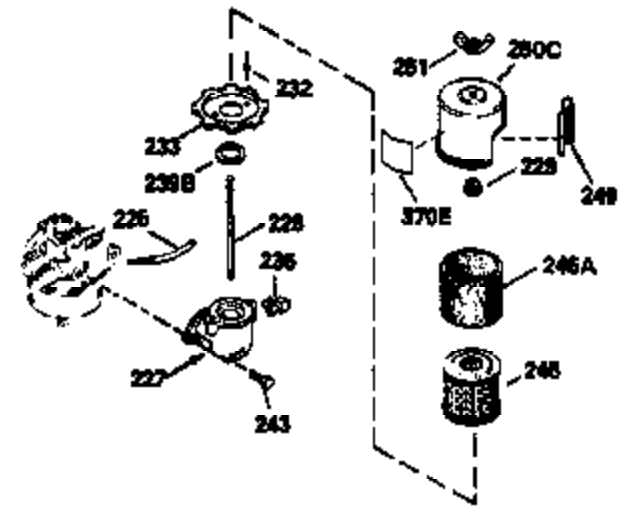

ILLUSTRATION SHOWS TYPICAL PARTS ONLY. ORDER BY PART NUMBER. PARTS NOT LISTED ARE SUPPLIED BY OEM.

VIEW 3 OF 3

Ref #	Part Number	Qty	Description
12A	36558	1	Breather Cover & Tube (Incl. 12B)
19	36281	1	Extension Spring
69	35261	1	* Mounting Flange Gasket
92	650815	1	Belleville Washer
182	6201	2	Screw, 1/4-28 x 7/8"
185	36544	1	Intake Pipe
186	34337	1	Governor Link
191	36559	1	S.E. Brake Bracket (Incl. 195)
223	650451	2	Screw, 1/4-20 x 1"
238	650932	2	Screw, 10-32 x 49/64"
241	35797	1	Air Cleaner Collar
245	35066	1	Air Cleaner Filter
250	35065	1	Air Cleaner Cover
277	650988	2	Screw, 1/4-20 x 2-5/16"
370A	36261	1	Lubrication Decal
416	36085	1	Spark Arrestor Kit (Incl. 416)(Optional)
417	650760	1	Screw, 8-32 x 3/8" (Optional)
900	0	1	Replacement Engine 750784A, order from 71-999
900	0	1	Replacement S/B 750670A, order from 71-999