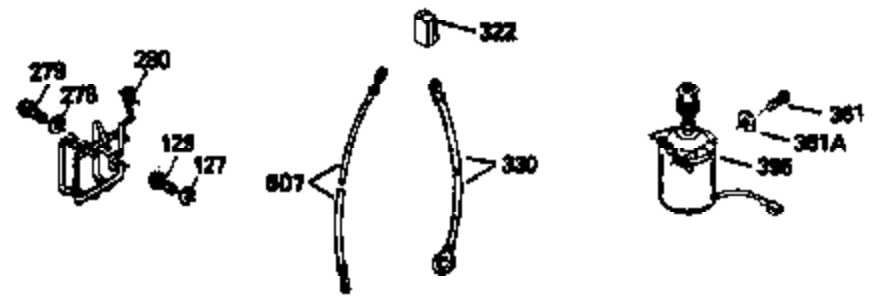

ILLUSTRATION SHOWS TYPICAL PARTS ONLY. ORDER BY PART NUMBER. PARTS NOT LISTED ARE SUPPLIED BY OEM.

VIEW 3 OF 3

Ref #	Part Number	Qty	Description
12A	36558	1	Breather Cover & Tube (Incl. 12B)
19	36281	1	Extension Spring
69	35261	1	* Mounting Flange Gasket
92	650815	1	Belleville Washer
182	6201	2	Screw, 1/4-28 x 7/8"
185	36544	1	Intake Pipe
186	34337	1	Governor Link
191	36559	1	S.E. Brake Bracket (Incl. 195)
223	650451	2	Screw, 1/4-20 x 1"
238	650932	2	Screw, 10-32 x 49/64"
241	35797	1	Air Cleaner Collar
245	35066	1	Air Cleaner Filter
250	35065	1	Air Cleaner Cover
277	650988	2	Screw, 1/4-20 x 2-5/16"
370A	36261	1	Lubrication Decal
416	36085	1	Spark Arrestor Kit (Incl. 416)(Optional)
417	650760	1	Screw, 8-32 x 3/8" (Optional)
900	0	1	Replacement Engine 750784A, order from 71-999
900	0	1	Replacement S/B 750670A, order from 71-999