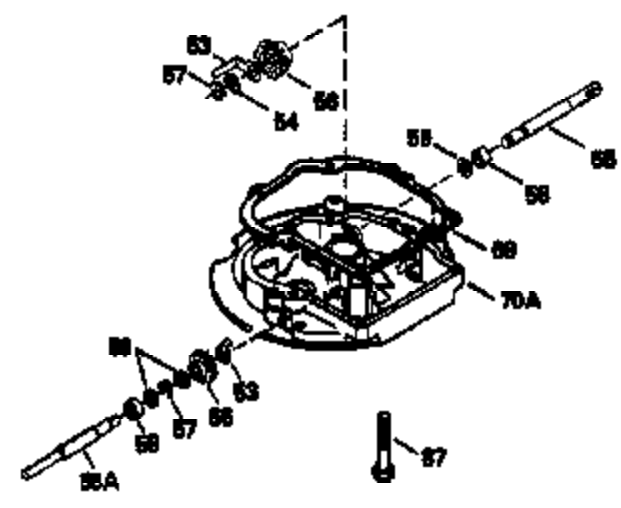

ILLUSTRATION SHOWS TYPICAL PARTS ONLY. ORDER BY PART NUMBER. PARTS NOT LISTED ARE SUPPLIED BY OEM.

VIEW 3 OF 3

Ref #	Part Number	Qty	Description
12A	36558	1	Breather Cover & Tube (Incl. 12B)
19	36281	1	Extension Spring
69	35261	1	* Mounting Flange Gasket
92	650815	1	Belleville Washer
182	6201	2	Screw, 1/4-28 x 7/8"
185	36544	1	Intake Pipe
186	34337	1	Governor Link
191	36559	1	S.E. Brake Bracket (Incl. 195)
223	650451	2	Screw, 1/4-20 x 1"
238	650932	2	Screw, 10-32 x 49/64"
241	35797	1	Air Cleaner Collar
245	35066	1	Air Cleaner Filter
250	35065	1	Air Cleaner Cover
277	650988	2	Screw, 1/4-20 x 2-5/16"
370A	36261	1	Lubrication Decal
416	36085	1	Spark Arrestor Kit (Incl. 416)(Optional)
417	650760	1	Screw, 8-32 x 3/8" (Optional)
900	0	1	Replacement Engine 750784A, order from 71-999
900	0	1	Replacement S/B 750670A, order from 71-999