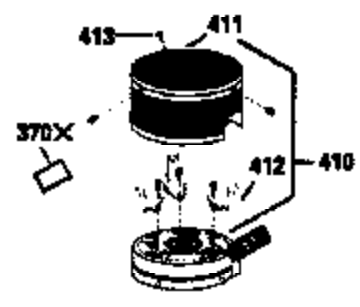

ILLUSTRATION SHOWS TYPICAL PARTS ONLY. ORDER BY PART NUMBER. PARTS NOT LISTED ARE SUPPLIED BY OEM.

VIEW 3 OF 3

Ref #	Part Number	Qty	Description
12A	36558	1	Breather Cover & Tube (Incl. 12B)
19	36281	1	Extension Spring
69	35261	1	* Mounting Flange Gasket
92	650815	1	Belleville Washer
182	6201	2	Screw, 1/4-28 x 7/8"
185	36544	1	Intake Pipe
186	34337	1	Governor Link
191	36559	1	S.E. Brake Bracket (Incl. 195)
223	650451	2	Screw, 1/4-20 x 1"
238	650932	2	Screw, 10-32 x 49/64"
241	35797	1	Air Cleaner Collar
245	35066	1	Air Cleaner Filter
250	35065	1	Air Cleaner Cover
277	650988	2	Screw, 1/4-20 x 2-5/16"
370A	36261	1	Lubrication Decal
416	36085	1	Spark Arrestor Kit (Incl. 416)(Optional)
417	650760	1	Screw, 8-32 x 3/8" (Optional)
900	0	1	Replacement Engine 750784A, order from 71-999
900	0	1	Replacement S/B 750670A, order from 71-999