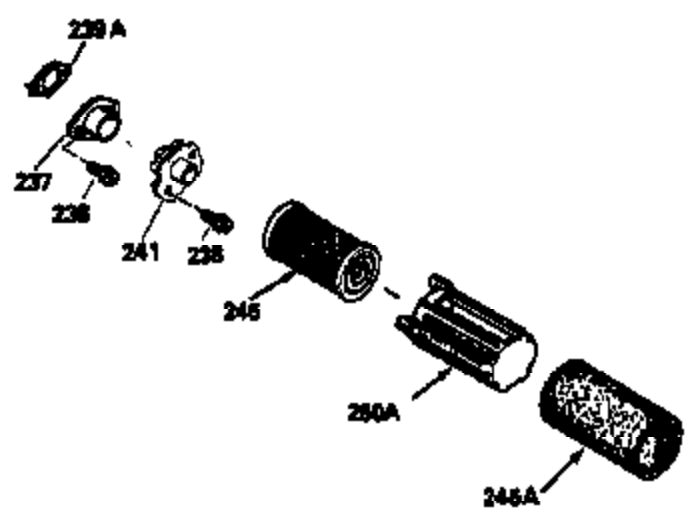

ILLUSTRATION SHOWS TYPICAL PARTS ONLY. ORDER BY PART NUMBER. PARTS NOT LISTED ARE SUPPLIED BY OEM.

VIEW 3 OF 3

Ref #	Part Number	Qty	Description
12A	36558	1	Breather Cover & Tube (Incl. 12B)
19	36281	1	Extension Spring
69	35261	1	* Mounting Flange Gasket
92	650815	1	Belleville Washer
182	6201	2	Screw, 1/4-28 x 7/8"
185	36544	1	Intake Pipe
186	34337	1	Governor Link
191	36559	1	S.E. Brake Bracket (Incl. 195)
223	650451	2	Screw, 1/4-20 x 1"
238	650932	2	Screw, 10-32 x 49/64"
241	35797	1	Air Cleaner Collar
245	35066	1	Air Cleaner Filter
250	35065	1	Air Cleaner Cover
277	650988	2	Screw, 1/4-20 x 2-5/16"
370A	36261	1	Lubrication Decal
416	36085	1	Spark Arrestor Kit (Incl. 416)(Optional)
417	650760	1	Screw, 8-32 x 3/8" (Optional)
900	0	1	Replacement Engine 750784A, order from 71-999
900	0	1	Replacement S/B 750670A, order from 71-999