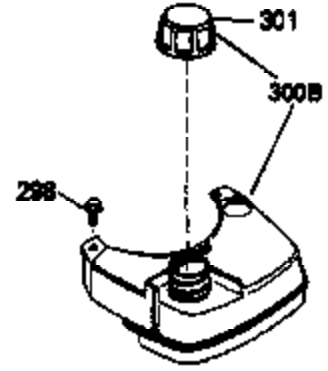

ILLUSTRATION SHOWS TYPICAL PARTS ONLY. ORDER BY PART NUMBER. PARTS NOT LISTED ARE SUPPLIED BY OEM.
VIEW 2 OF 3

Ref #	Part Number	Qty	Description
12A	36558	1	Breather Cover & Tube (Incl. 12B)
92	650815	1	Belleville Washer
166	35827	1	Engine Shroud
191	36559	1	S.E. Brake Bracket (Incl. 195)
238	650932	2	Screw, 10-32 x 49/64"
245	35066	1	Air Cleaner Filter
263A	35821	1	Starter Grill
287	650926	2	Screw, 8-32 x 21/64"
301	36246	1	Fuel Cap
347	650898A	4	Screw, 10-32 x 27/32"
370A	36261	1	Lubrication Decal
390	590702	1	Rewind Starter (NOTE: This engine could have been built with 590739 starter. Refer to the design of the rope pulley strength ribs for part identification. Individual starter parts do not interchange.)
900	0	1	Replacement Engine 750784A, order from 71-999
900	0	1	Replacement S/B 750670A, order from 71-999