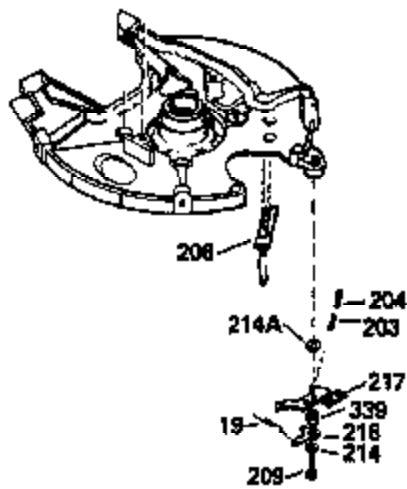

ILLUSTRATION SHOWS TYPICAL PARTS ONLY. ORDER BY PART NUMBER. PARTS NOT LISTED ARE SUPPLIED BY OEM.

VIEW 2 OF 2

Ref #	Part Number	Qty	Description
92	650815		Belleville Washer
93	650390		Flywheel Nut
189A	650911		Screw, Torx T-30, 1/4-20 x 5/8" (As r eq.)
261B	650854		Washer