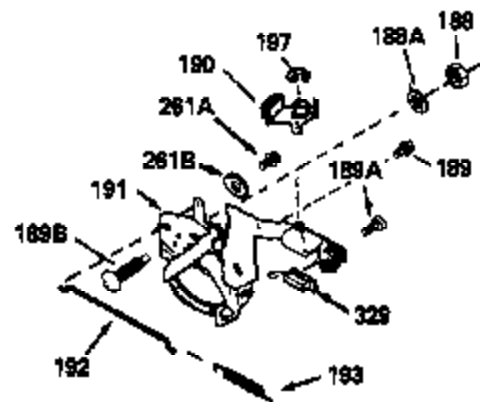

ILLUSTRATION SHOWS TYPICAL PARTS ONLY. ORDER BY PART NUMBER. PARTS NOT LISTED ARE SUPPLIED BY OEM.

VIEW 2 OF 2

Ref #	Part Number	Qty	Description
92	650815		Belleville Washer
93	650390		Flywheel Nut
189A	650911		Screw, Torx T-30, 1/4-20 x 5/8" (As r eq.)
261B	650854		Washer