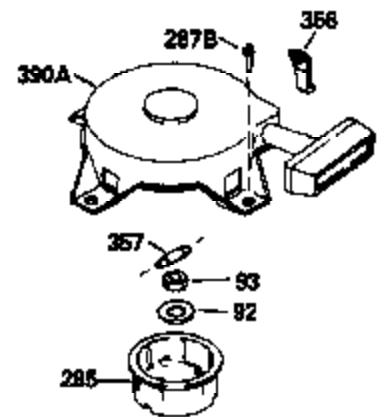

ILLUSTRATION SHOWS TYPICAL PARTS ONLY. ORDER BY PART NUMBER. PARTS NOT LISTED ARE SUPPLIED BY OEM.

VIEW 2 OF 2

Ref #	Part Number	Qty	Description
92	650815		Belleville Washer
93	650390		Flywheel Nut
189A	650911		Screw, Torx T-30, 1/4-20 x 5/8" (As r eq.)
261B	650854		Washer