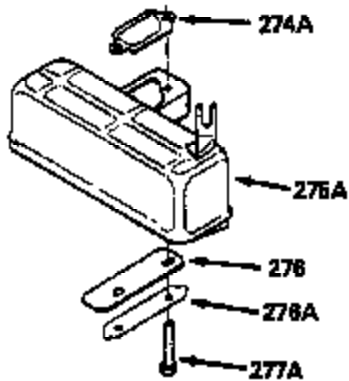

ILLUSTRATION SHOWS TYPICAL PARTS ONLY. ORDER BY PART NUMBER. PARTS NOT LISTED ARE SUPPLIED BY OEM.

VIEW 2 OF 2

Ref #	Part Number	Qty	Description
92	650815		Belleville Washer
93	650390		Flywheel Nut
189A	650911		Screw, Torx T-30, 1/4-20 x 5/8" (As r eq.)
261B	650854		Washer