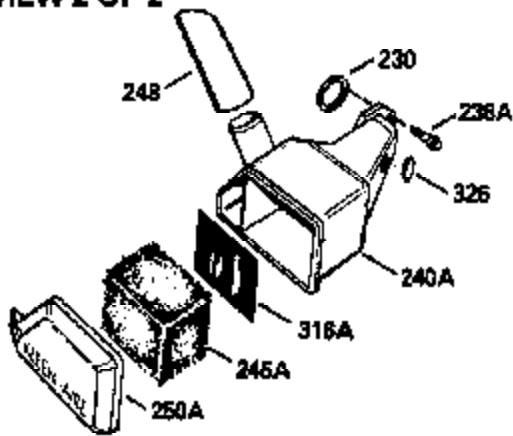

ILLUSTRATION SHOWS TYPICAL PARTS ONLY. ORDER BY PART NUMBER. PARTS NOT LISTED ARE SUPPLIED BY OEM.

VIEW 2 OF 2

Ref #	Part Number	Qty	Description
92	650815		Belleville Washer
93	650390		Flywheel Nut
189A	650911		Screw, Torx T-30, 1/4-20 x 5/8" (As r eq.)
261B	650854		Washer