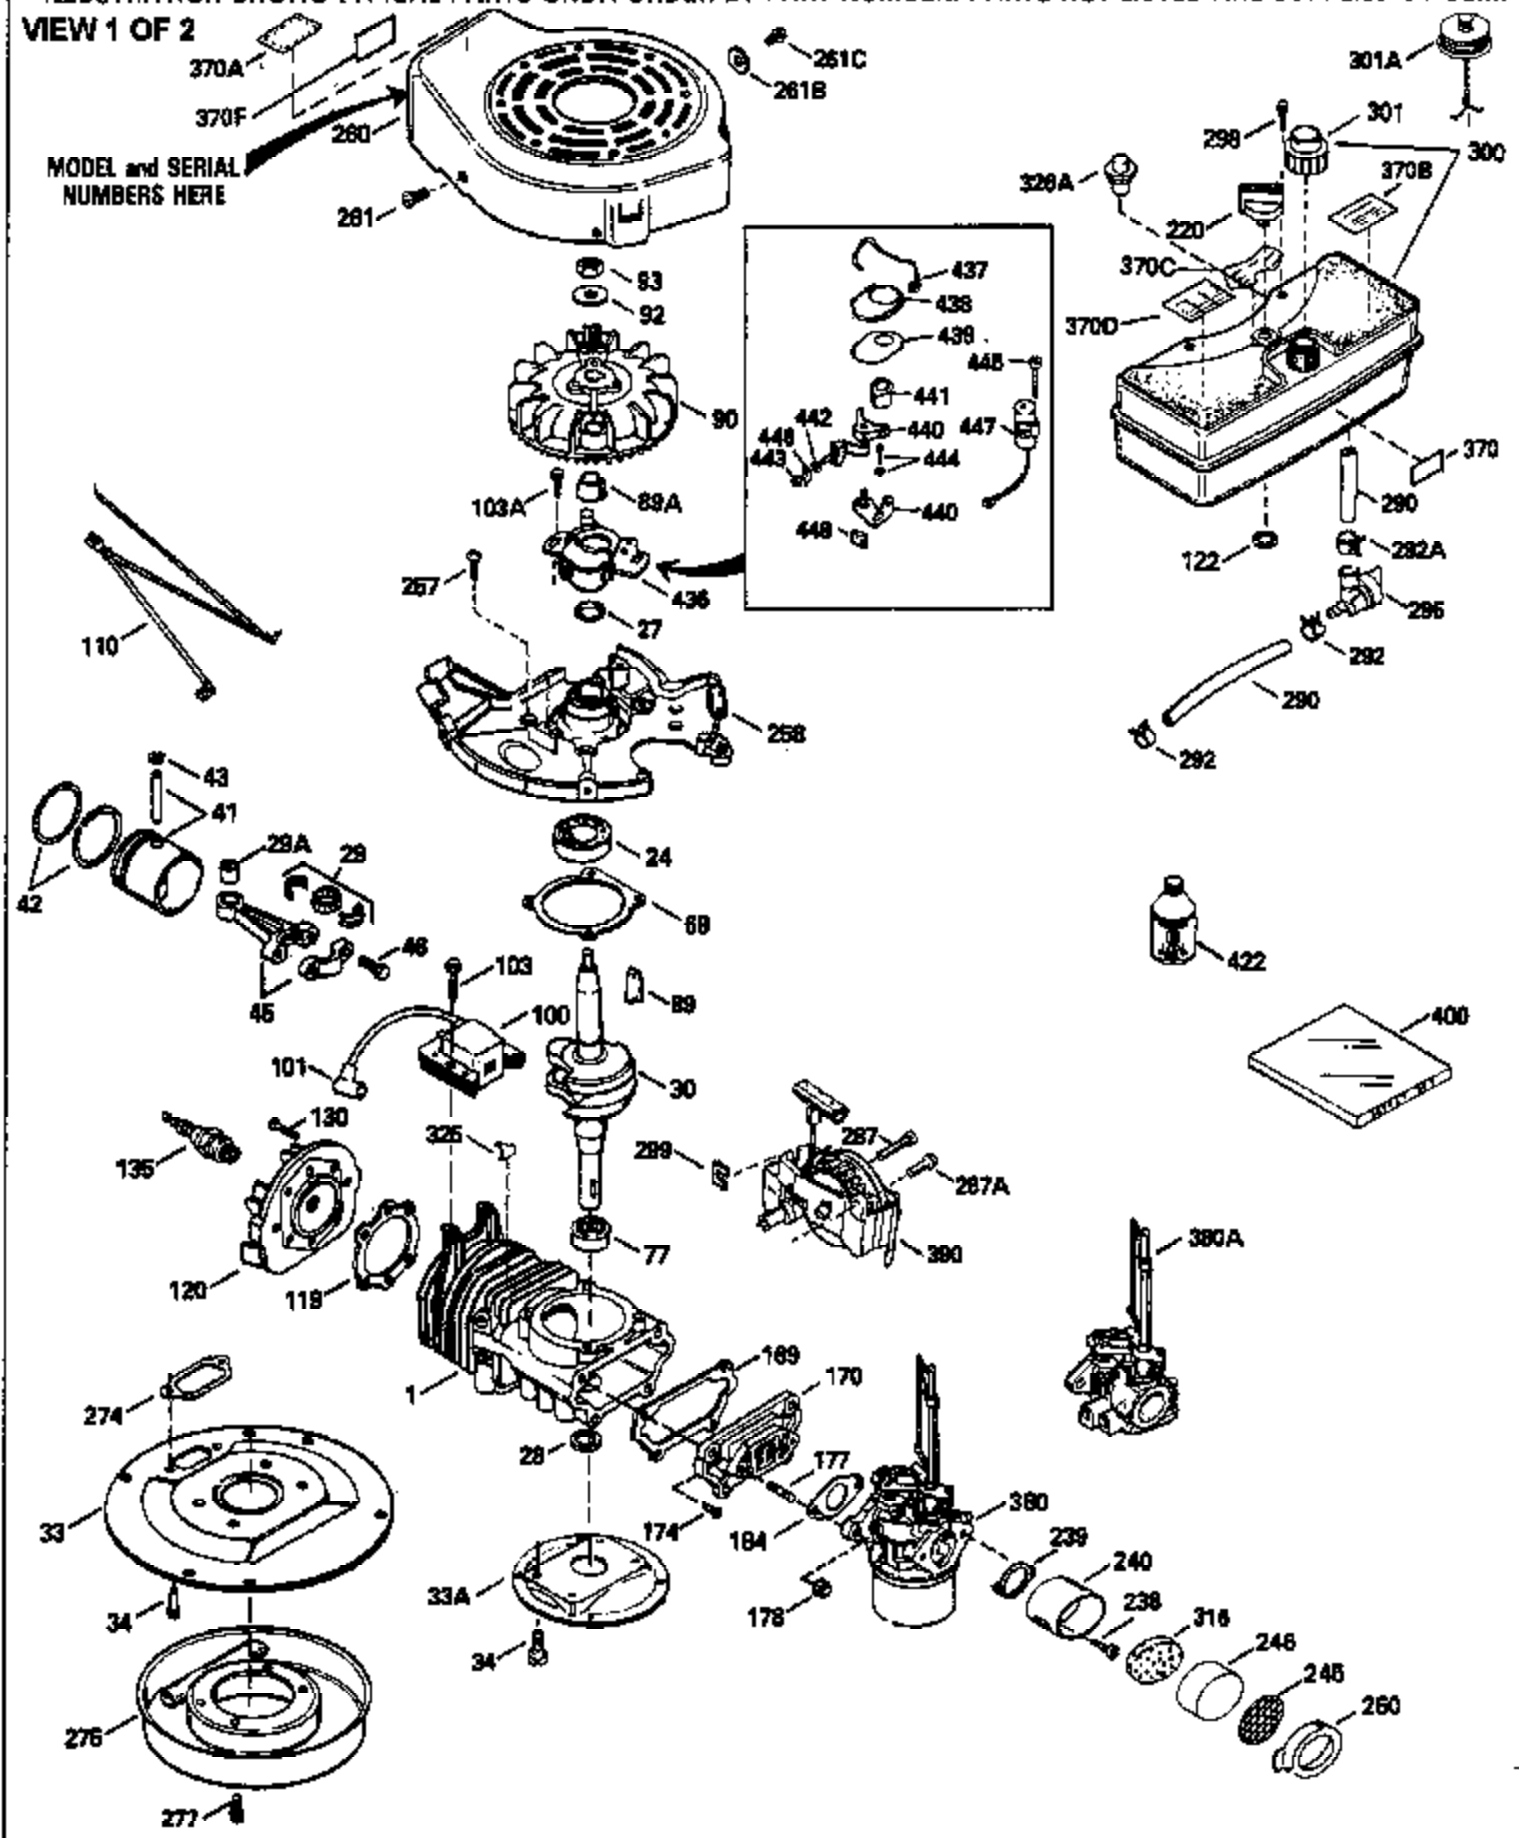

ILLUSTRATION SHOWS TYPICAL PARTS ONLY. ORDER BY PART NUMBER. PARTS NOT LISTED ARE SUPPLIED BY OEM.

VIEW 1 OF 2

MODEL and SERIAL
NUMBERS HERE

Ref #	Part Number	Qty	Description
	1		Cylinder (Order s/b if replacement is req.)
24	530110		Ball Bearing
27	510319		Oil Seal
28	28427		Oil Seal
29A	530104A		Cartridge Bearing
29	530151		Needle Bearing & Liner Set (30 Needle s)
30	290576		Crankshaft & Rod Ass'y. (Incl. 45)
33	330175		Adapter Plate (8" B.C.)
34	650797		Screw, 5/16-18 x 1/2"
41	310272A		Piston & Pin Ass'y. (.010" OS)
41	310283A		Piston & Pin Ass'y. (Std.)(Incl. 43)
42	310190		Ring Set (Std.)
42	310273		Ring Set (.010" OS)
43	310167		Piston Pin Retaining Ring
45	310263		Connecting Rod Ass'y. (Incl. 29, 29A & 46)
46	650633		Connecting Rod Bolt
69	510292A		* Cylinder Cover Gasket
77	780097		Cartridge Bearing
89A	611014A		Adapter Sleeve
90	611046A		Flywheel
92	650815		Belleville Washer
93	650390		Flywheel Nut
100	34431		Lamination & Coil Ass'y. (This coil has been superseded to 730207 solid state conversion kit.)
100	730207		Magneto to Solid State Conversion Kit (Includes solid state module, solid state flywheel key, and instructions.)(Use as required on external ignition engines only.)
101	610118		Spark Plug Cover
103A	650747		Screw, 1/4-20 x 3/4"
110	611019		Ground Wire
119	510274A		* Cylinder Head Gasket
120	250240B		Cylinder Head
122	570641		Retaining Ring
130	650477		Screw, Torx T-30, 1/4-20 x 3/4"
135	33636		Resistor Spark Plug
169	510323A		* Cover Plate Gasket
170	470152A		Reed & Cover Plate (Incl. 178)
174	650579		Screw, Torx T-25, 10-24 x 1/2"
177	650700		Carburetor Mounting Stud
178	29752		Nut & Lock Washer, 1/4-28
184	510110A		* Carburetor Gasket
220	570640		Control Knob
238	650431		Screw, Torx T-25, 10-32 x 5/8"
239	510206A		Air Cleaner Gasket
240	450232		Air Cleaner Body
245	450205		Air Cleaner Element
246	450215		Air Cleaner Filter
250	450216		Air Cleaner Cover
257	650561		Screw, 1/4-20 x 5/8"
258	350408		Blower Housing Base (Incl. 27)
260	350403		Blower Housing
261	650958		Screw, 1/4-20 x 7/16"
261B	650854		Washer
274	510314		Exhaust Gasket
275	390297		Muffler
277	650911		Screw, Torx T-30, 1/4-20 x 5/8"
287A	650561		Screw, 1/4-20 x 5/8"