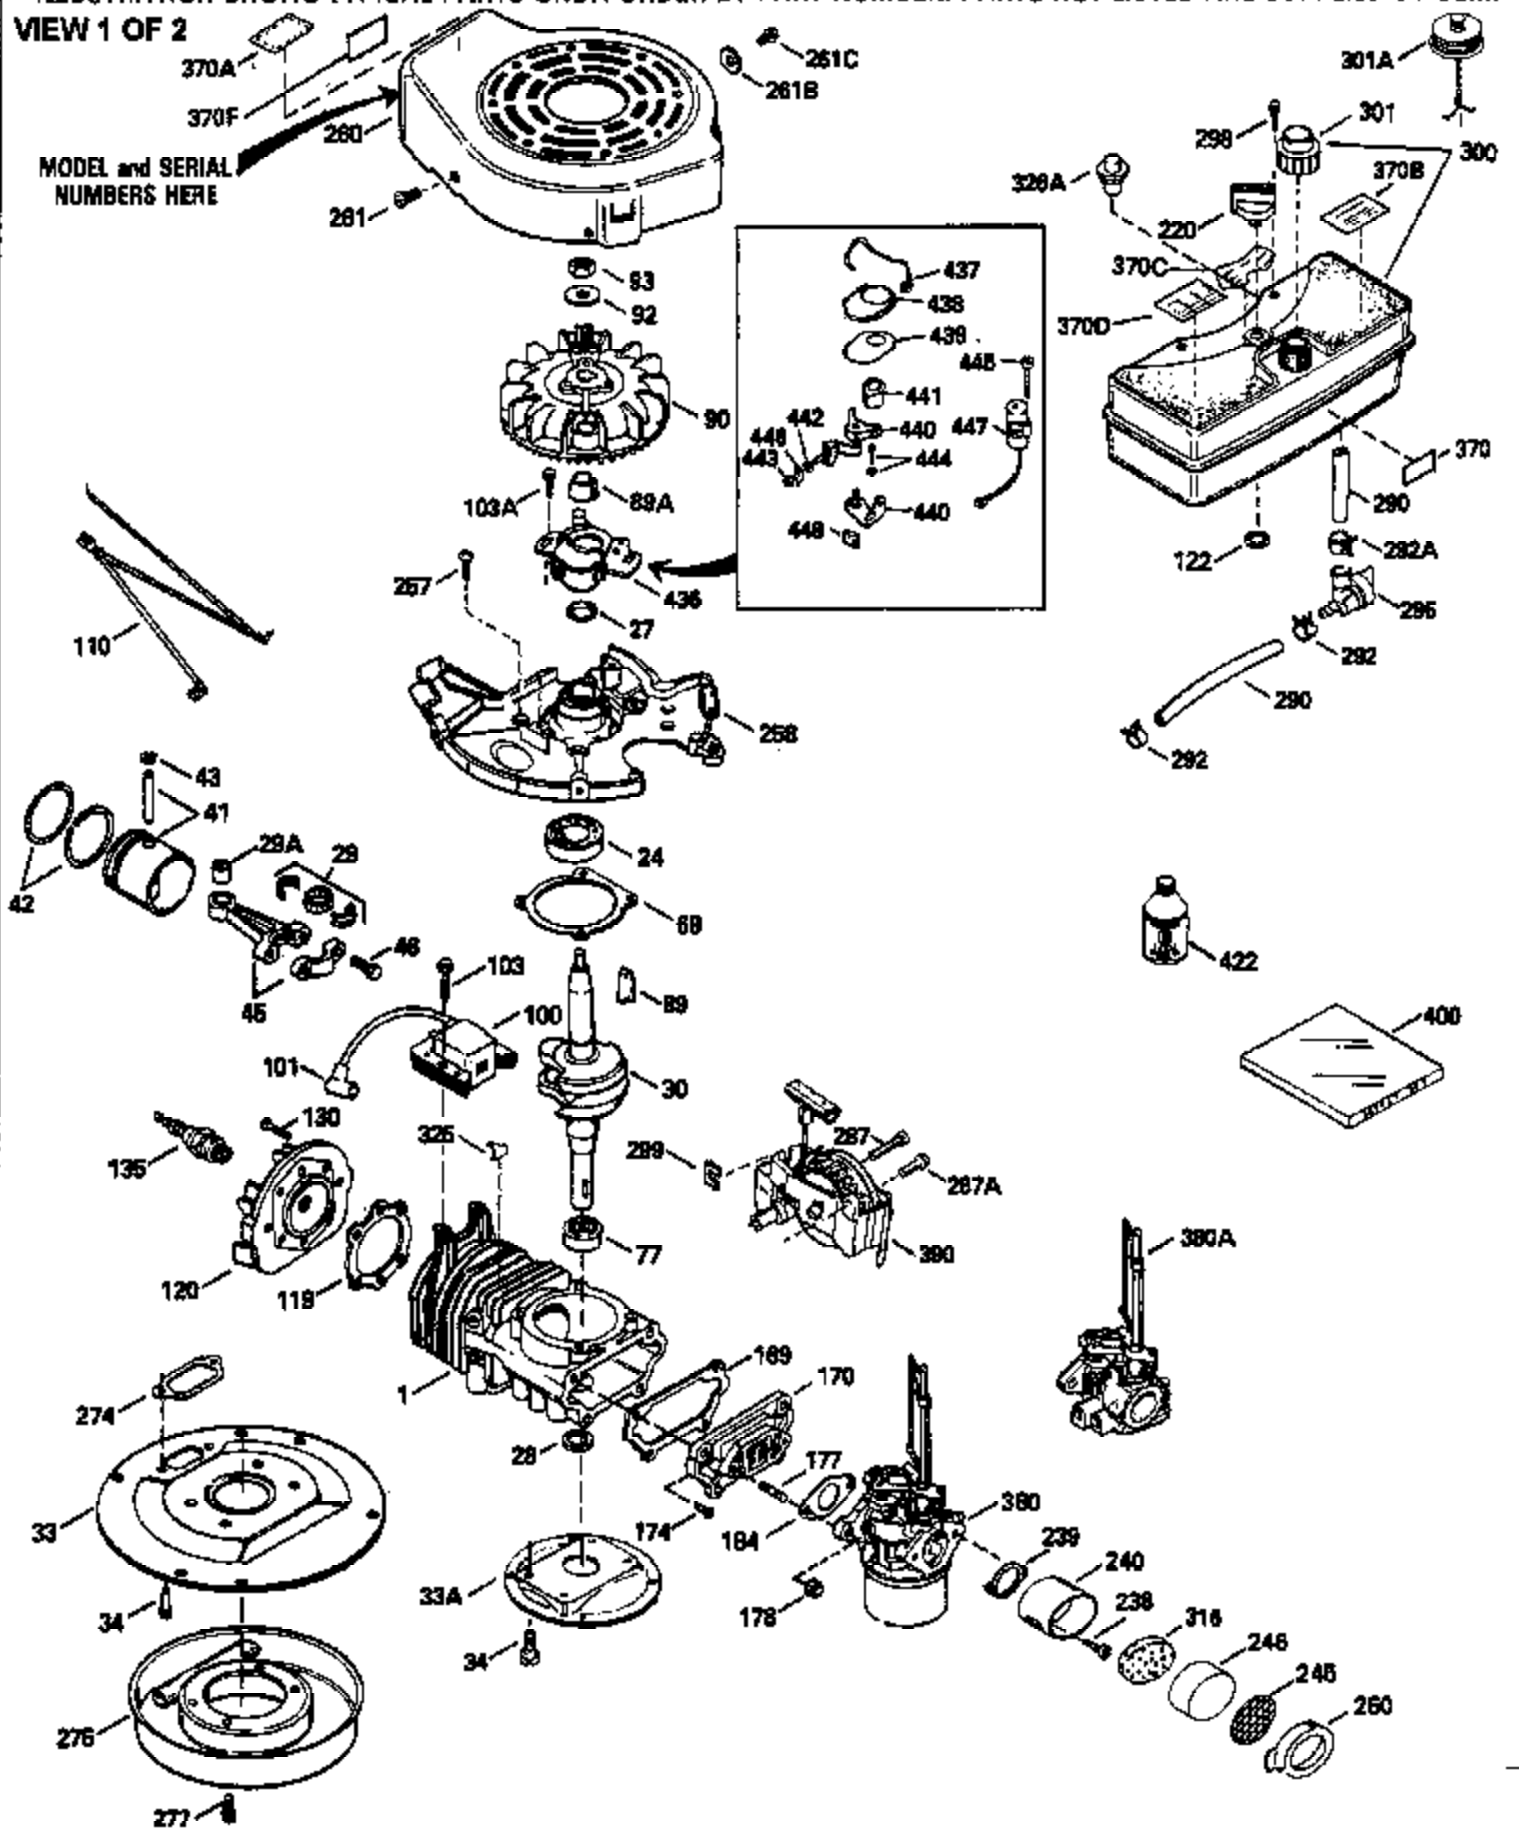

ILLUSTRATION SHOWS TYPICAL PARTS ONLY. ORDER BY PART NUMBER. PARTS NOT LISTED ARE SUPPLIED BY OEM.

VIEW 1 OF 2

MODEL and SERIAL
NUMBERS HERE

Ref #	Part Number	Qty	Description
	1		Cylinder (Order s/b if replacement is req.)
24	530110		Ball Bearing
27	510319		Oil Seal
28	28427		Oil Seal
29A	530104A		Cartridge Bearing
29	530151		Needle Bearing & Liner Set (30 Needle s)
30	290576		Crankshaft & Rod Ass'y. (Incl. 45)
33	330175		Adapter Plate (8" B.C.)
34	650797		Screw, 5/16-18 x 1/2"
41	310272A		Piston & Pin Ass'y. (.010" OS)
41	310283A		Piston & Pin Ass'y. (Std.)(Incl. 43)
42	310190		Ring Set (Std.)
42	310273		Ring Set (.010" OS)
43	310167		Piston Pin Retaining Ring
45	310263		Connecting Rod Ass'y. (Incl. 29, 29A & 46)
46	650633		Connecting Rod Bolt
69	510292A		* Cylinder Cover Gasket
77	780097		Cartridge Bearing
89A	611014A		Adapter Sleeve
90	611046A		Flywheel
92	650815		Belleville Washer
93	650390		Flywheel Nut
100	34431		Lamination & Coil Ass'y. (This coil has been superseded to 730207 solid state conversion kit.)
100	730207		Magneto to Solid State Conversion Kit (Includes solid state module, solid state flywheel key, and instructions.)(Use as required on external ignition engines only.)
101	610118		Spark Plug Cover
103A	650747		Screw, 1/4-20 x 3/4"
110	611019		Ground Wire
119	510274A		* Cylinder Head Gasket
120	250240B		Cylinder Head
122	570641		Retaining Ring
130	650477		Screw, Torx T-30, 1/4-20 x 3/4"
135	33636		Resistor Spark Plug
169	510323A		* Cover Plate Gasket
170	470152A		Reed & Cover Plate (Incl. 178)
174	650579		Screw, Torx T-25, 10-24 x 1/2"
178	650456		Nut, 1/4-20
184	510110A		* Carburetor Gasket
220	570640		Control Knob
238	650431		Screw, Torx T-25, 10-32 x 5/8"
239	510206A		Air Cleaner Gasket
240	450232		Air Cleaner Body
245	450205		Air Cleaner Element
246	450215		Air Cleaner Filter
250	450216		Air Cleaner Cover
257	650561		Screw, 1/4-20 x 5/8"
258	350408		Blower Housing Base (Incl. 27)
260	350403		Blower Housing
261	650958		Screw, 1/4-20 x 7/16"
261B	650854		Washer
274	510314		Exhaust Gasket
275	390297		Muffler
277	650911		Screw, Torx T-30, 1/4-20 x 5/8"
287	30646		Screw, 1/4-20 x 1-3/8"
287A	650561		Screw, 1/4-20 x 5/8"