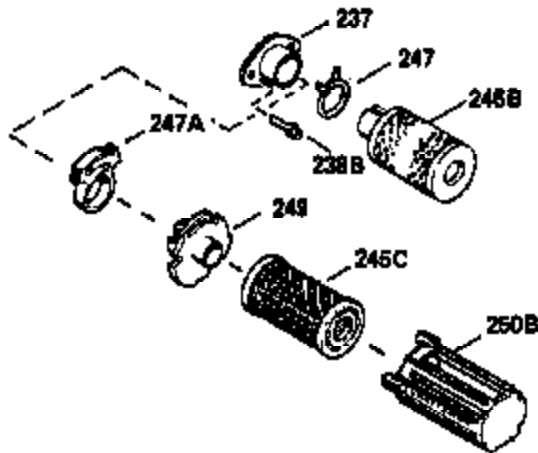

ILLUSTRATION SHOWS TYPICAL PARTS ONLY. ORDER BY PART NUMBER. PARTS NOT LISTED ARE SUPPLIED BY OEM.

VIEW 2 OF 2

Ref #	Part Number	Qty	Description
92	650815		Belleville Washer
93	650390		Flywheel Nut
189A	650911		Screw, Torx T-30, 1/4-20 x 5/8" (As r eq.)
261B	650854		Washer