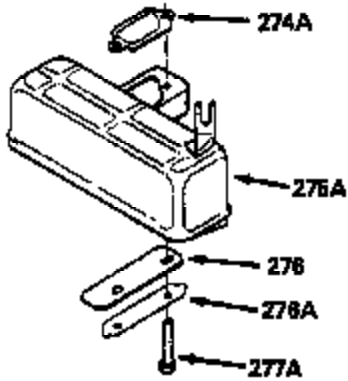

ILLUSTRATION SHOWS TYPICAL PARTS ONLY. ORDER BY PART NUMBER. PARTS NOT LISTED ARE SUPPLIED BY OEM.

VIEW 2 OF 2

Ref #	Part Number	Qty	Description
92	650815		Belleville Washer
93	650390		Flywheel Nut
189A	650911		Screw, Torx T-30, 1/4-20 x 5/8" (As r eq.)
261B	650854		Washer