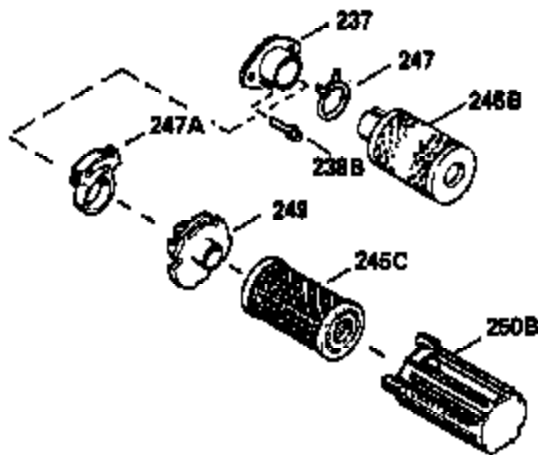

ILLUSTRATION SHOWS TYPICAL PARTS ONLY. ORDER BY PART NUMBER. PARTS NOT LISTED ARE SUPPLIED BY OEM.

VIEW 2 OF 2

Ref #	Part Number	Qty	Description
92	650815		Belleville Washer
93	650390		Flywheel Nut
189A	650911		Screw, Torx T-30, 1/4-20 x 5/8" (As r eq.)
261B	650854		Washer