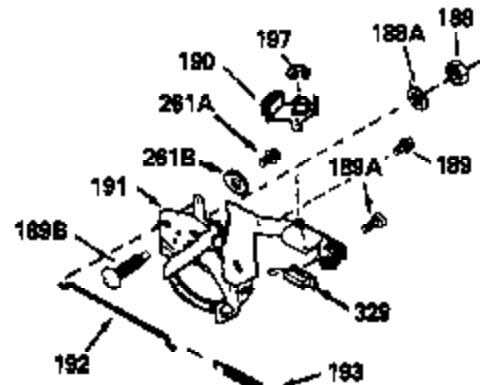

ILLUSTRATION SHOWS TYPICAL PARTS ONLY. ORDER BY PART NUMBER. PARTS NOT LISTED ARE SUPPLIED BY OEM.

VIEW 2 OF 2

Ref #	Part Number	Qty	Description
92	650815		Belleville Washer
93	650390		Flywheel Nut
189A	650911		Screw, Torx T-30, 1/4-20 x 5/8" (As r eq.)
261B	650854		Washer