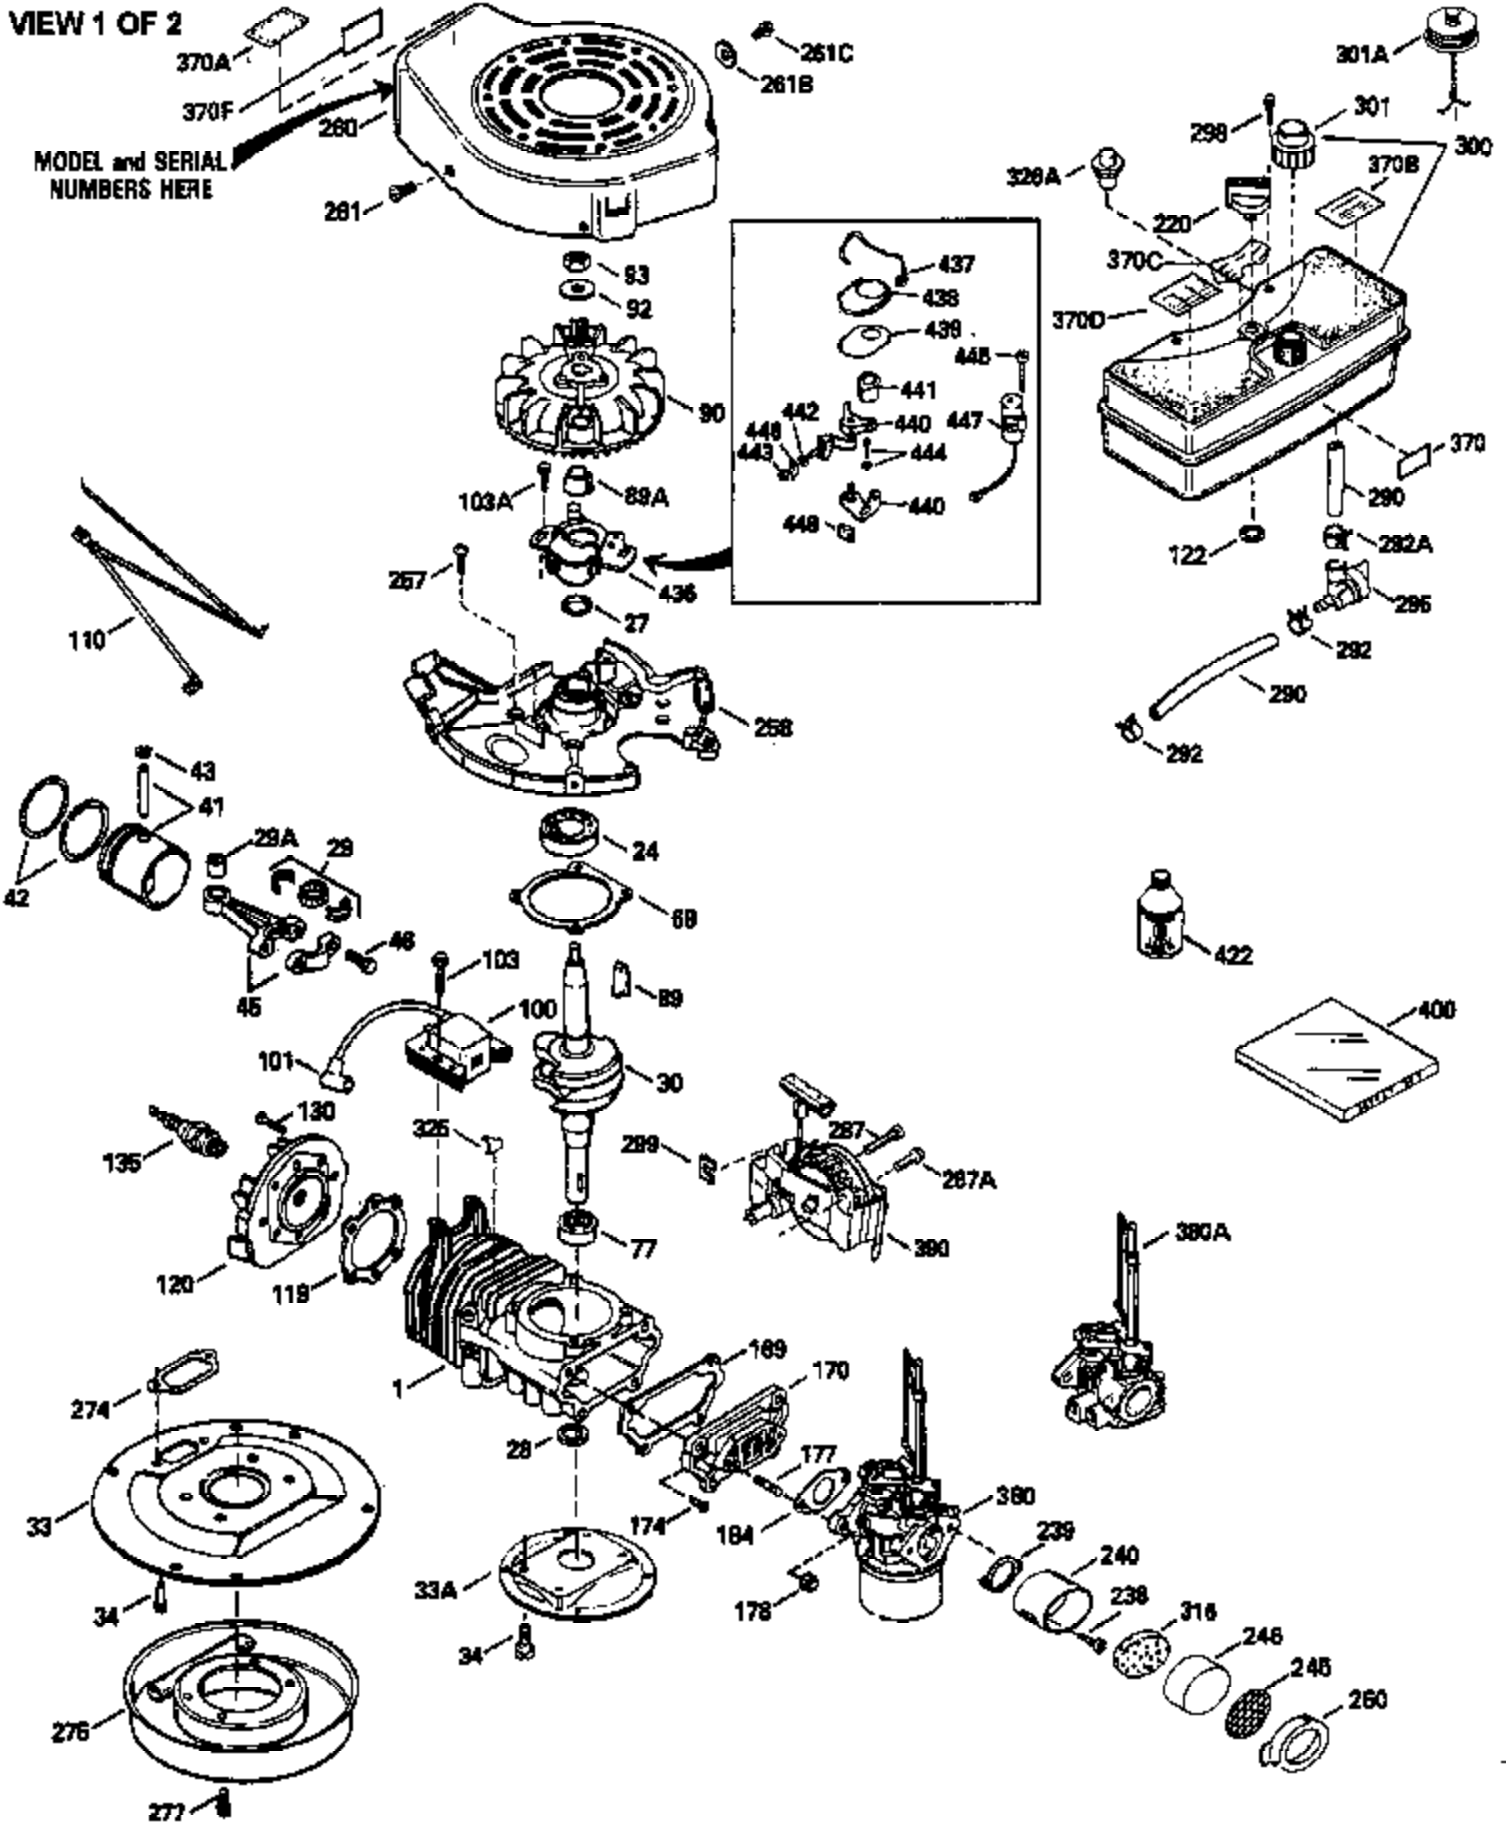

ILLUSTRATION SHOWS TYPICAL PARTS ONLY. ORDER BY PART NUMBER. PARTS NOT LISTED ARE SUPPLIED BY OEM.

VIEW 1 OF 2

MODEL and SERIAL
NUMBERS HERE

Ref #	Part Number	Qty	Description
	1		Cylinder (Order s/b if replacement is req.)
24	530110		Ball Bearing
27	510319		Oil Seal
28	28427		Oil Seal
29A	530104A		Cartridge Bearing
29	530151		Needle Bearing & Liner Set (30 Needle s)
30	290576		Crankshaft & Rod Ass'y. (Incl. 45)
33	330175		Adapter Plate (8" B.C.)
34	650797		Screw, 5/16-18 x 1/2"
41	310272A		Piston & Pin Ass'y. (.010" OS)
41	310283A		Piston & Pin Ass'y. (Std.)(Incl. 43)
42	310190		Ring Set (Std.)
42	310273		Ring Set (.010" OS)
43	310167		Piston Pin Retaining Ring
45	310263		Connecting Rod Ass'y. (Incl. 29, 29A & 46)
46	650633		Connecting Rod Bolt
69	510292A		* Cylinder Cover Gasket
77	780097		Cartridge Bearing
89A	611014A		Adapter Sleeve
90	611046A		Flywheel
92	650815		Belleville Washer
93	650390		Flywheel Nut
100	34431		Lamination & Coil Ass'y. (This coil has been superseded to 730207 solid state conversion kit.)
100	730207		Magneto to Solid State Conversion Kit (Includes solid state module, solid state flywheel key, and instructions.)(Use as required on external ignition engines only.)
101	610118		Spark Plug Cover
103A	650747		Screw, 1/4-20 x 3/4"
110	611019		Ground Wire
119	510274A		* Cylinder Head Gasket
120	250240B		Cylinder Head
122	570641		Retaining Ring
130	650477		Screw, Torx T-30, 1/4-20 x 3/4"
135	33636		Resistor Spark Plug
169	510323A		* Cover Plate Gasket
170	470152A		Reed & Cover Plate (Incl. 178)
174	650579		Screw, Torx T-25, 10-24 x 1/2"
177	650700		Carburetor Mounting Stud
178	29752		Nut & Lock Washer, 1/4-28
184	510110A		* Carburetor Gasket
220	570640		Control Knob
238	650431		Screw, Torx T-25, 10-32 x 5/8"
239	510206A		Air Cleaner Gasket
240	450232		Air Cleaner Body
245	450205		Air Cleaner Element
246	450215		Air Cleaner Filter
250	450216		Air Cleaner Cover
257	650561		Screw, 1/4-20 x 5/8"
258	350408		Blower Housing Base (Incl. 27)
260	350403		Blower Housing
261	650958		Screw, 1/4-20 x 7/16"
261B	650854		Washer
274	510314		Exhaust Gasket
275	390297		Muffler
277	650911		Screw, Torx T-30, 1/4-20 x 5/8"
287A	650561		Screw, 1/4-20 x 5/8"