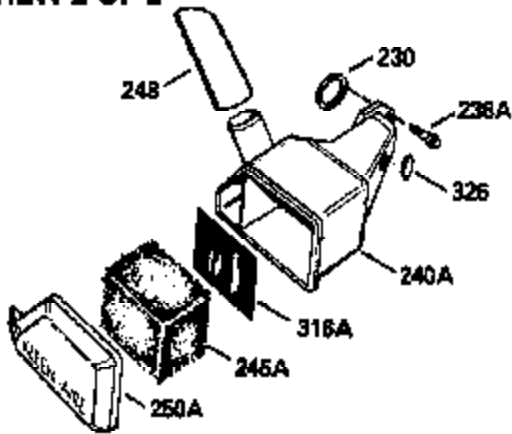

ILLUSTRATION SHOWS TYPICAL PARTS ONLY. ORDER BY PART NUMBER. PARTS NOT LISTED ARE SUPPLIED BY OEM.

VIEW 2 OF 2

Ref #	Part Number	Qty	Description
92	650815		Belleville Washer
93	650390		Flywheel Nut
189A	650911		Screw, Torx T-30, 1/4-20 x 5/8" (As r eq.)
261B	650854		Washer