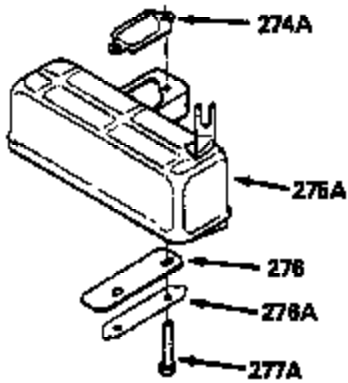

ILLUSTRATION SHOWS TYPICAL PARTS ONLY. ORDER BY PART NUMBER. PARTS NOT LISTED ARE SUPPLIED BY OEM.

VIEW 2 OF 2

Ref #	Part Number	Qty	Description
92	650815		Belleville Washer
93	650390		Flywheel Nut
189A	650911		Screw, Torx T-30, 1/4-20 x 5/8" (As r eq.)
261B	650854		Washer