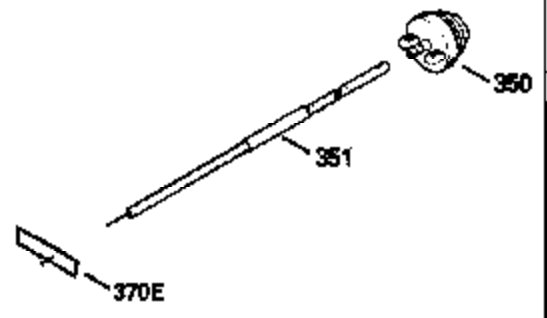

ILLUSTRATION SHOWS TYPICAL PARTS ONLY. ORDER BY PART NUMBER. PARTS NOT LISTED ARE SUPPLIED BY OEM.

VIEW 2 OF 2

Ref #	Part Number	Qty	Description
92	650815		Belleville Washer
93	650390		Flywheel Nut
189A	650911		Screw, Torx T-30, 1/4-20 x 5/8" (As r eq.)
261B	650854		Washer