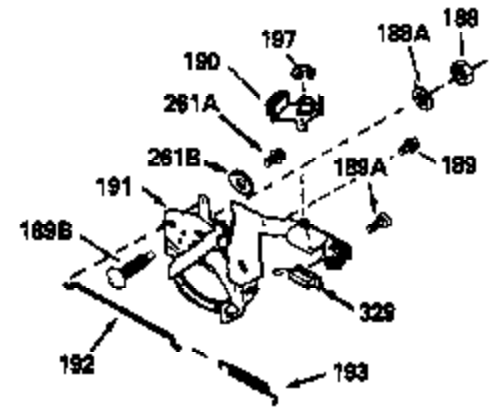

ILLUSTRATION SHOWS TYPICAL PARTS ONLY. ORDER BY PART NUMBER. PARTS NOT LISTED ARE SUPPLIED BY OEM.

VIEW 2 OF 2

Ref #	Part Number	Qty	Description
92	650815		Belleville Washer
93	650390		Flywheel Nut
189A	650911		Screw, Torx T-30, 1/4-20 x 5/8" (As r eq.)
261B	650854		Washer