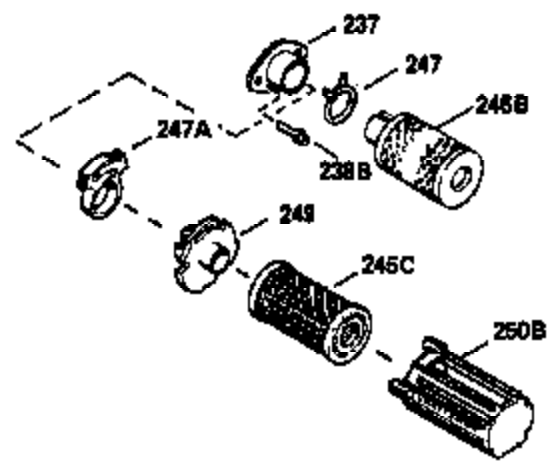

ILLUSTRATION SHOWS TYPICAL PARTS ONLY. ORDER BY PART NUMBER. PARTS NOT LISTED ARE SUPPLIED BY OEM.

VIEW 2 OF 2

Ref #	Part Number	Qty	Description
92	650815		Belleville Washer
93	650390		Flywheel Nut
189A	650911		Screw, Torx T-30, 1/4-20 x 5/8" (As r eq.)
261B	650854		Washer