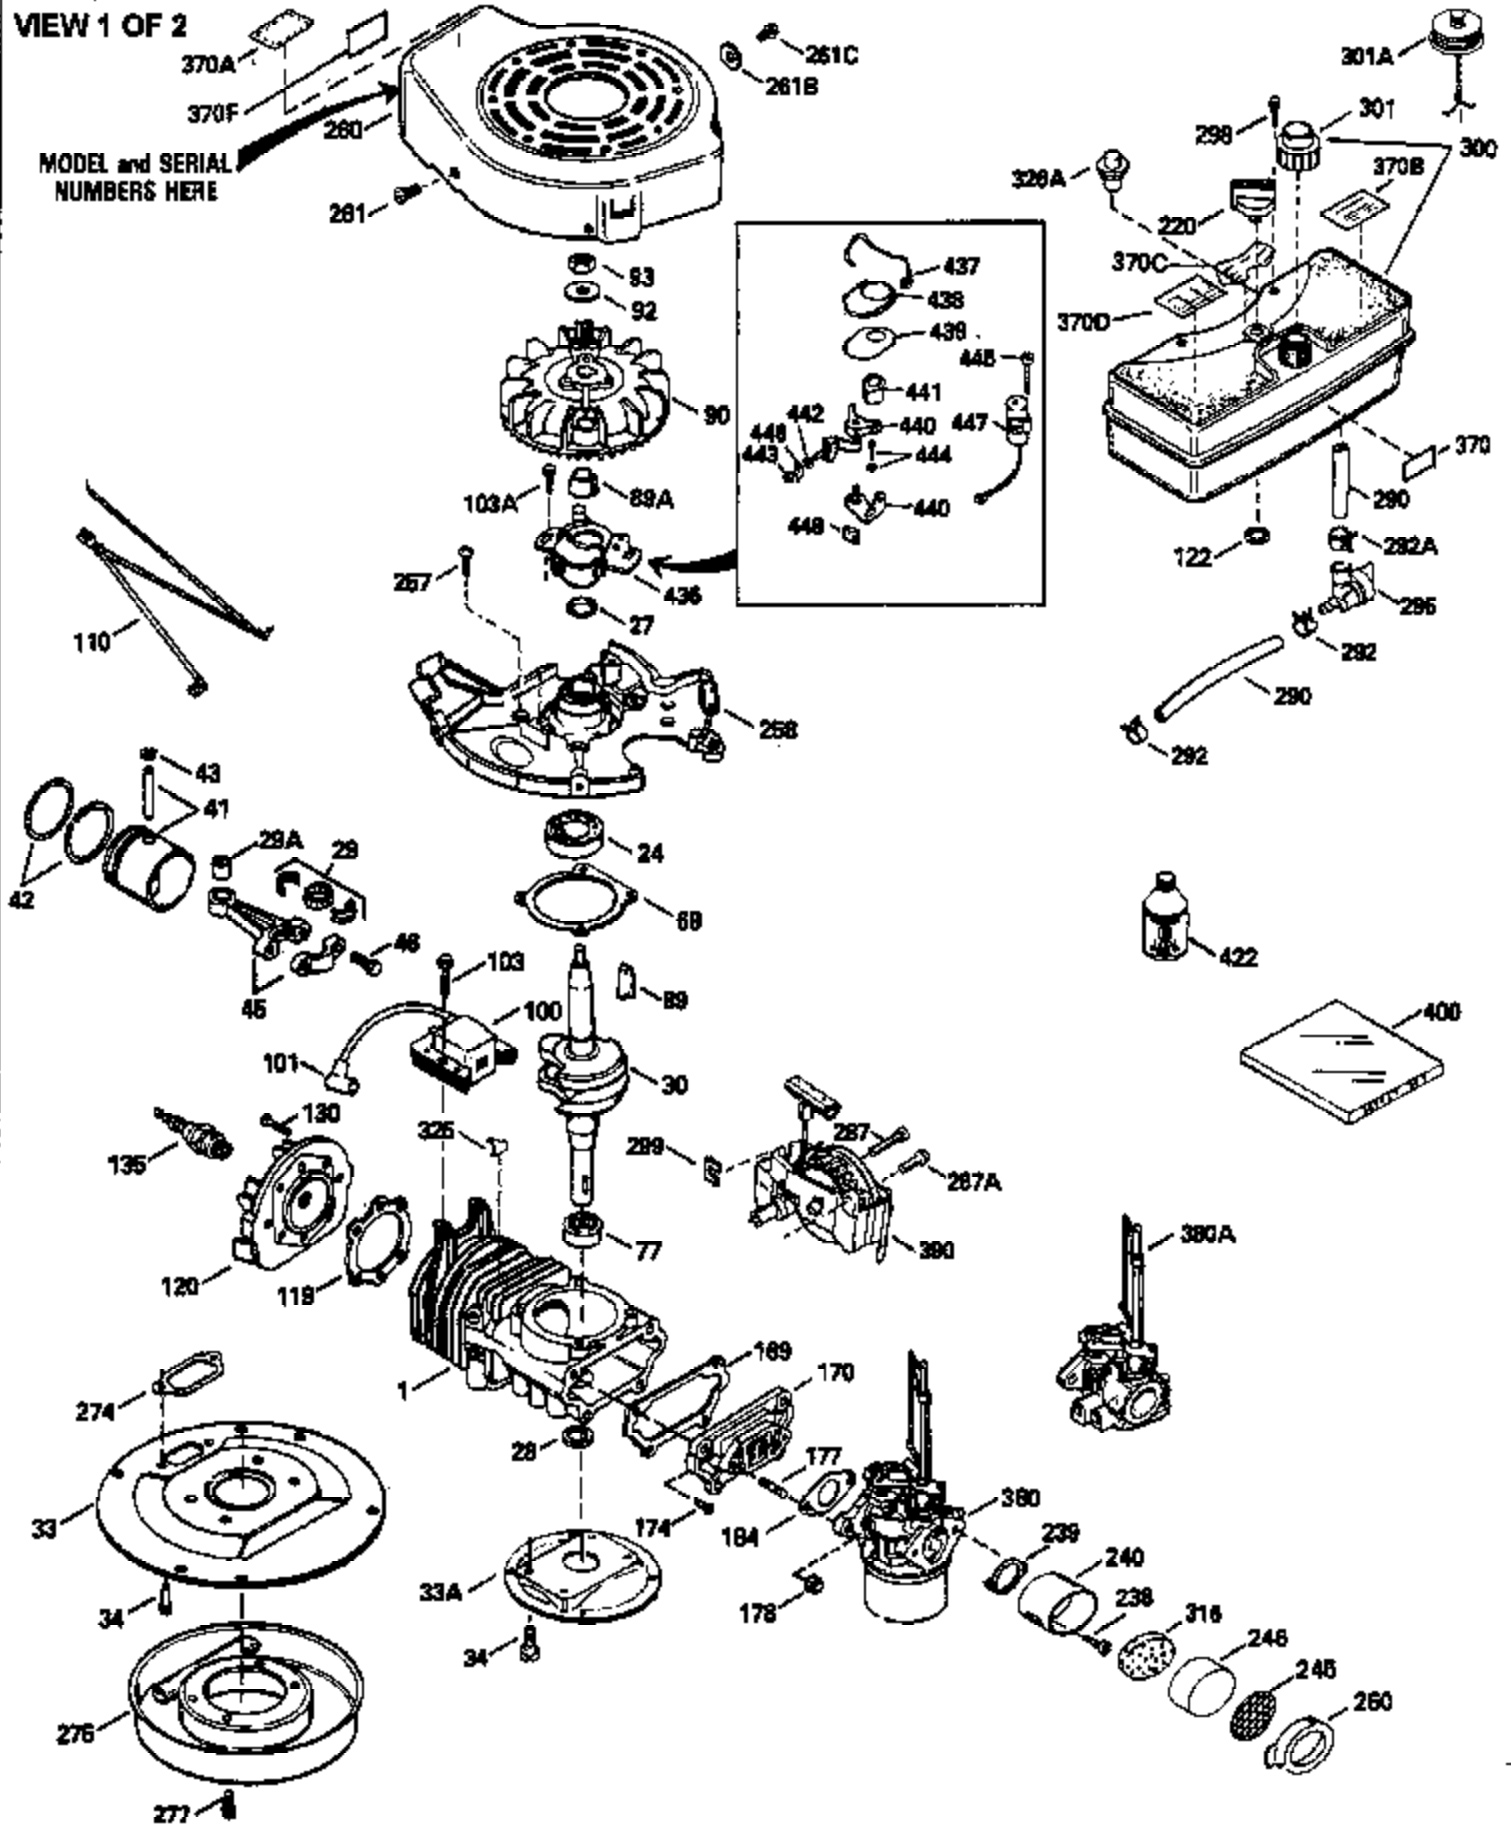

ILLUSTRATION SHOWS TYPICAL PARTS ONLY. ORDER BY PART NUMBER. PARTS NOT LISTED ARE SUPPLIED BY OEM.

VIEW 1 OF 2

MODEL and SERIAL
NUMBERS HERE

Ref #	Part Number	Qty	Description
	1		Cylinder (Order s/b if replacement is req.)
24	530110		Ball Bearing
27	510319		Oil Seal
28	28427		Oil Seal
29A	530104A		Cartridge Bearing
29	530151		Needle Bearing & Liner Set (30 Needle s)
30	290576		Crankshaft & Rod Ass'y. (Incl. 45)
33	330175		Adapter Plate (8" B.C.)
34	650797		Screw, 5/16-18 x 1/2"
41	310272A		Piston & Pin Ass'y. (.010" OS)
41	310283A		Piston & Pin Ass'y. (Std.)(Incl. 43)
42	310190		Ring Set (Std.)
42	310273		Ring Set (.010" OS)
43	310167		Piston Pin Retaining Ring
45	310263		Connecting Rod Ass'y. (Incl. 29, 29A & 46)
46	650633		Connecting Rod Bolt
69	510292A		* Cylinder Cover Gasket
77	780097		Cartridge Bearing
89A	611014A		Adapter Sleeve
90	611046A		Flywheel
92	650815		Belleville Washer
93	650390		Flywheel Nut
100	34431		Lamination & Coil Ass'y. (This coil has been superseded to 730207 solid state conversion kit.)
100	730207		Magneto to Solid State Conversion Kit (Includes solid state module, solid state flywheel key, and instructions.)(Use as required on external ignition engines only.)
101	610118		Spark Plug Cover
103A	650747		Screw, 1/4-20 x 3/4"
110	611019		Ground Wire
119	510274A		* Cylinder Head Gasket
120	250240B		Cylinder Head
122	570641		Retaining Ring
130	650477		Screw, Torx T-30, 1/4-20 x 3/4"
135	33636		Resistor Spark Plug
169	510323A		* Cover Plate Gasket
170	470152A		Reed & Cover Plate (Incl. 178)
174	650579		Screw, Torx T-25, 10-24 x 1/2"
178	650456		Nut, 1/4-20
184	510110A		* Carburetor Gasket
220	570640		Control Knob
238	650431		Screw, Torx T-25, 10-32 x 5/8"
239	510206A		Air Cleaner Gasket
240	450232		Air Cleaner Body
245	450205		Air Cleaner Element
246	450215		Air Cleaner Filter
250	450216		Air Cleaner Cover
257	650561		Screw, 1/4-20 x 5/8"
258	350408		Blower Housing Base (Incl. 27)
260	350403		Blower Housing
261	650958		Screw, 1/4-20 x 7/16"
261B	650854		Washer
274	510314		Exhaust Gasket
275	390297		Muffler
277	650911		Screw, Torx T-30, 1/4-20 x 5/8"
287	30646		Screw, 1/4-20 x 1-3/8"
287A	650561		Screw, 1/4-20 x 5/8"