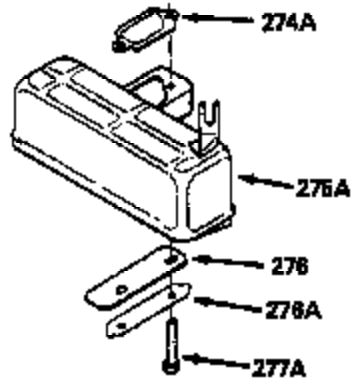

ILLUSTRATION SHOWS TYPICAL PARTS ONLY. ORDER BY PART NUMBER. PARTS NOT LISTED ARE SUPPLIED BY OEM.

VIEW 2 OF 2

Ref #	Part Number	Qty	Description
92	650815		Belleville Washer
93	650390		Flywheel Nut
189A	650911		Screw, Torx T-30, 1/4-20 x 5/8" (As r eq.)
261B	650854		Washer