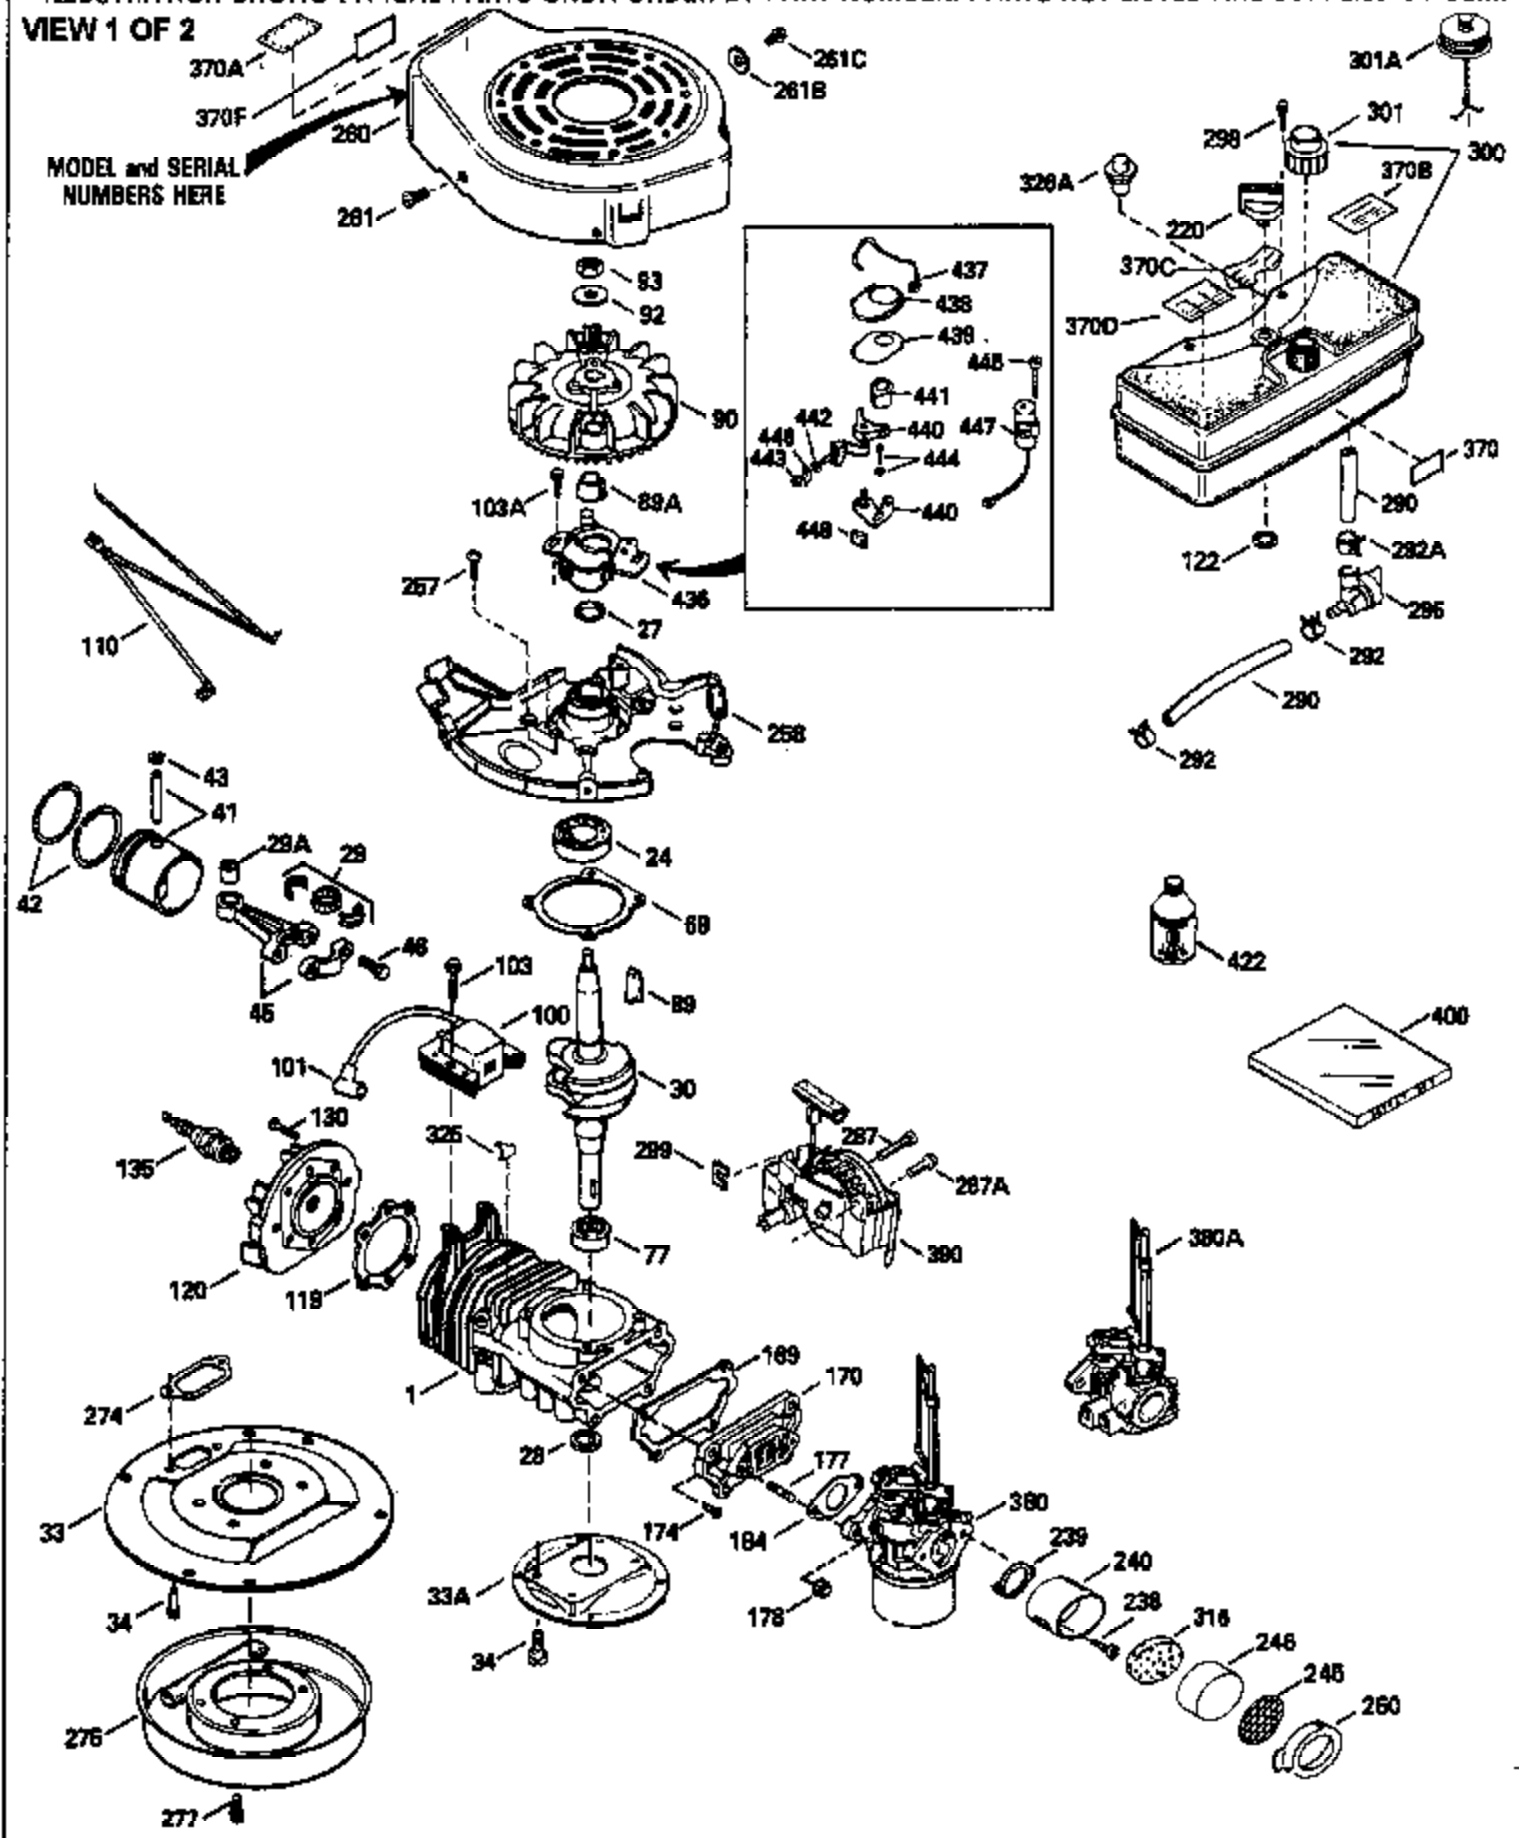

ILLUSTRATION SHOWS TYPICAL PARTS ONLY. ORDER BY PART NUMBER. PARTS NOT LISTED ARE SUPPLIED BY OEM.

VIEW 1 OF 2

MODEL and SERIAL
NUMBERS HERE

Ref #	Part Number	Qty	Description
	1		Cylinder (Order s/b if replacement is req.)
24	530110		Ball Bearing
27	510319		Oil Seal
28	28427		Oil Seal
29A	530104A		Cartridge Bearing
29	530151		Needle Bearing & Liner Set (30 Needle s)
30	290576		Crankshaft & Rod Ass'y. (Incl. 45)
33	330175		Adapter Plate (8" B.C.)
34	650797		Screw, 5/16-18 x 1/2"
41	310272A		Piston & Pin Ass'y. (.010" OS)
41	310283A		Piston & Pin Ass'y. (Std.)(Incl. 43)
42	310190		Ring Set (Std.)
42	310273		Ring Set (.010" OS)
43	310167		Piston Pin Retaining Ring
45	310263		Connecting Rod Ass'y. (Incl. 29, 29A & 46)
46	650633		Connecting Rod Bolt
69	510292A		* Cylinder Cover Gasket
77	780097		Cartridge Bearing
89A	611032		Adapter Sleeve
90	611046A		Flywheel
92	650815		Belleville Washer
93	650390		Flywheel Nut
100	34443A		Solid State Ignition (Incl. 101)
100	730207		Magneto to Solid State Conversion Kit (Includes solid state module, solid state flywheel key, and instructions.)(Use as required on external ignition engines only.)
101	610118		Spark Plug Cover
103	650814		Screw, Torx T-15, 10-24 x 1"
110	611099		Ground Wire
119	510274A		* Cylinder Head Gasket
120	250240B		Cylinder Head
122	570641		Retaining Ring
130	650477		Screw, Torx T-30, 1/4-20 x 3/4"
135	33636		Resistor Spark Plug
169	510323A		* Cover Plate Gasket
170	470152A		Reed & Cover Plate (Incl. 178)
174	650579		Screw, Torx T-25, 10-24 x 1/2"
178	650456		Nut, 1/4-20
184	510110A		* Carburetor Gasket
220	570640		Control Knob
238	650431		Screw, Torx T-25, 10-32 x 5/8"
239	510206A		Air Cleaner Gasket
240	450232		Air Cleaner Body
245	450205		Air Cleaner Element
246	450215		Air Cleaner Filter
250	450216		Air Cleaner Cover
257	650561		Screw, 1/4-20 x 5/8"
258	350408		Blower Housing Base (Incl. 27)
260	350403		Blower Housing
261	650958		Screw, 1/4-20 x 7/16"
261B	650854		Washer
274	510314		Exhaust Gasket
275	390297		Muffler
277	650911		Screw, Torx T-30, 1/4-20 x 5/8"
287	30646		Screw, 1/4-20 x 1-3/8"
287A	650561		Screw, 1/4-20 x 5/8"
290	29774		Fuel Line