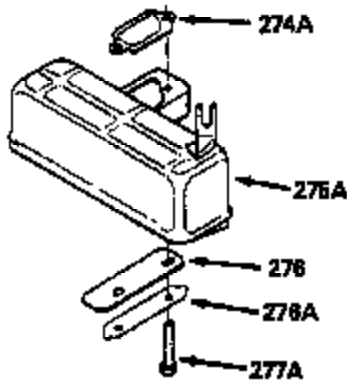

ILLUSTRATION SHOWS TYPICAL PARTS ONLY. ORDER BY PART NUMBER. PARTS NOT LISTED ARE SUPPLIED BY OEM.

VIEW 2 OF 2

Ref #	Part Number	Qty	Description
	92 650815		Belleville Washer
	93 650390		Flywheel Nut
189A	650911		Screw, Torx T-30, 1/4-20 x 5/8" (As r eq.)
230	34338		Air Cleaner Gasket
238A	650806		Screw, 10-32 x 5/8"
240A	450234		Air Cleaner Body
245A	450236		Air Cleaner Element
248	33008		Air Cleaner Tube
250A	33007		Air Cleaner Cover
261B	650854		Washer
316A	450235		Mesh Screen
326	450237		Button Plug