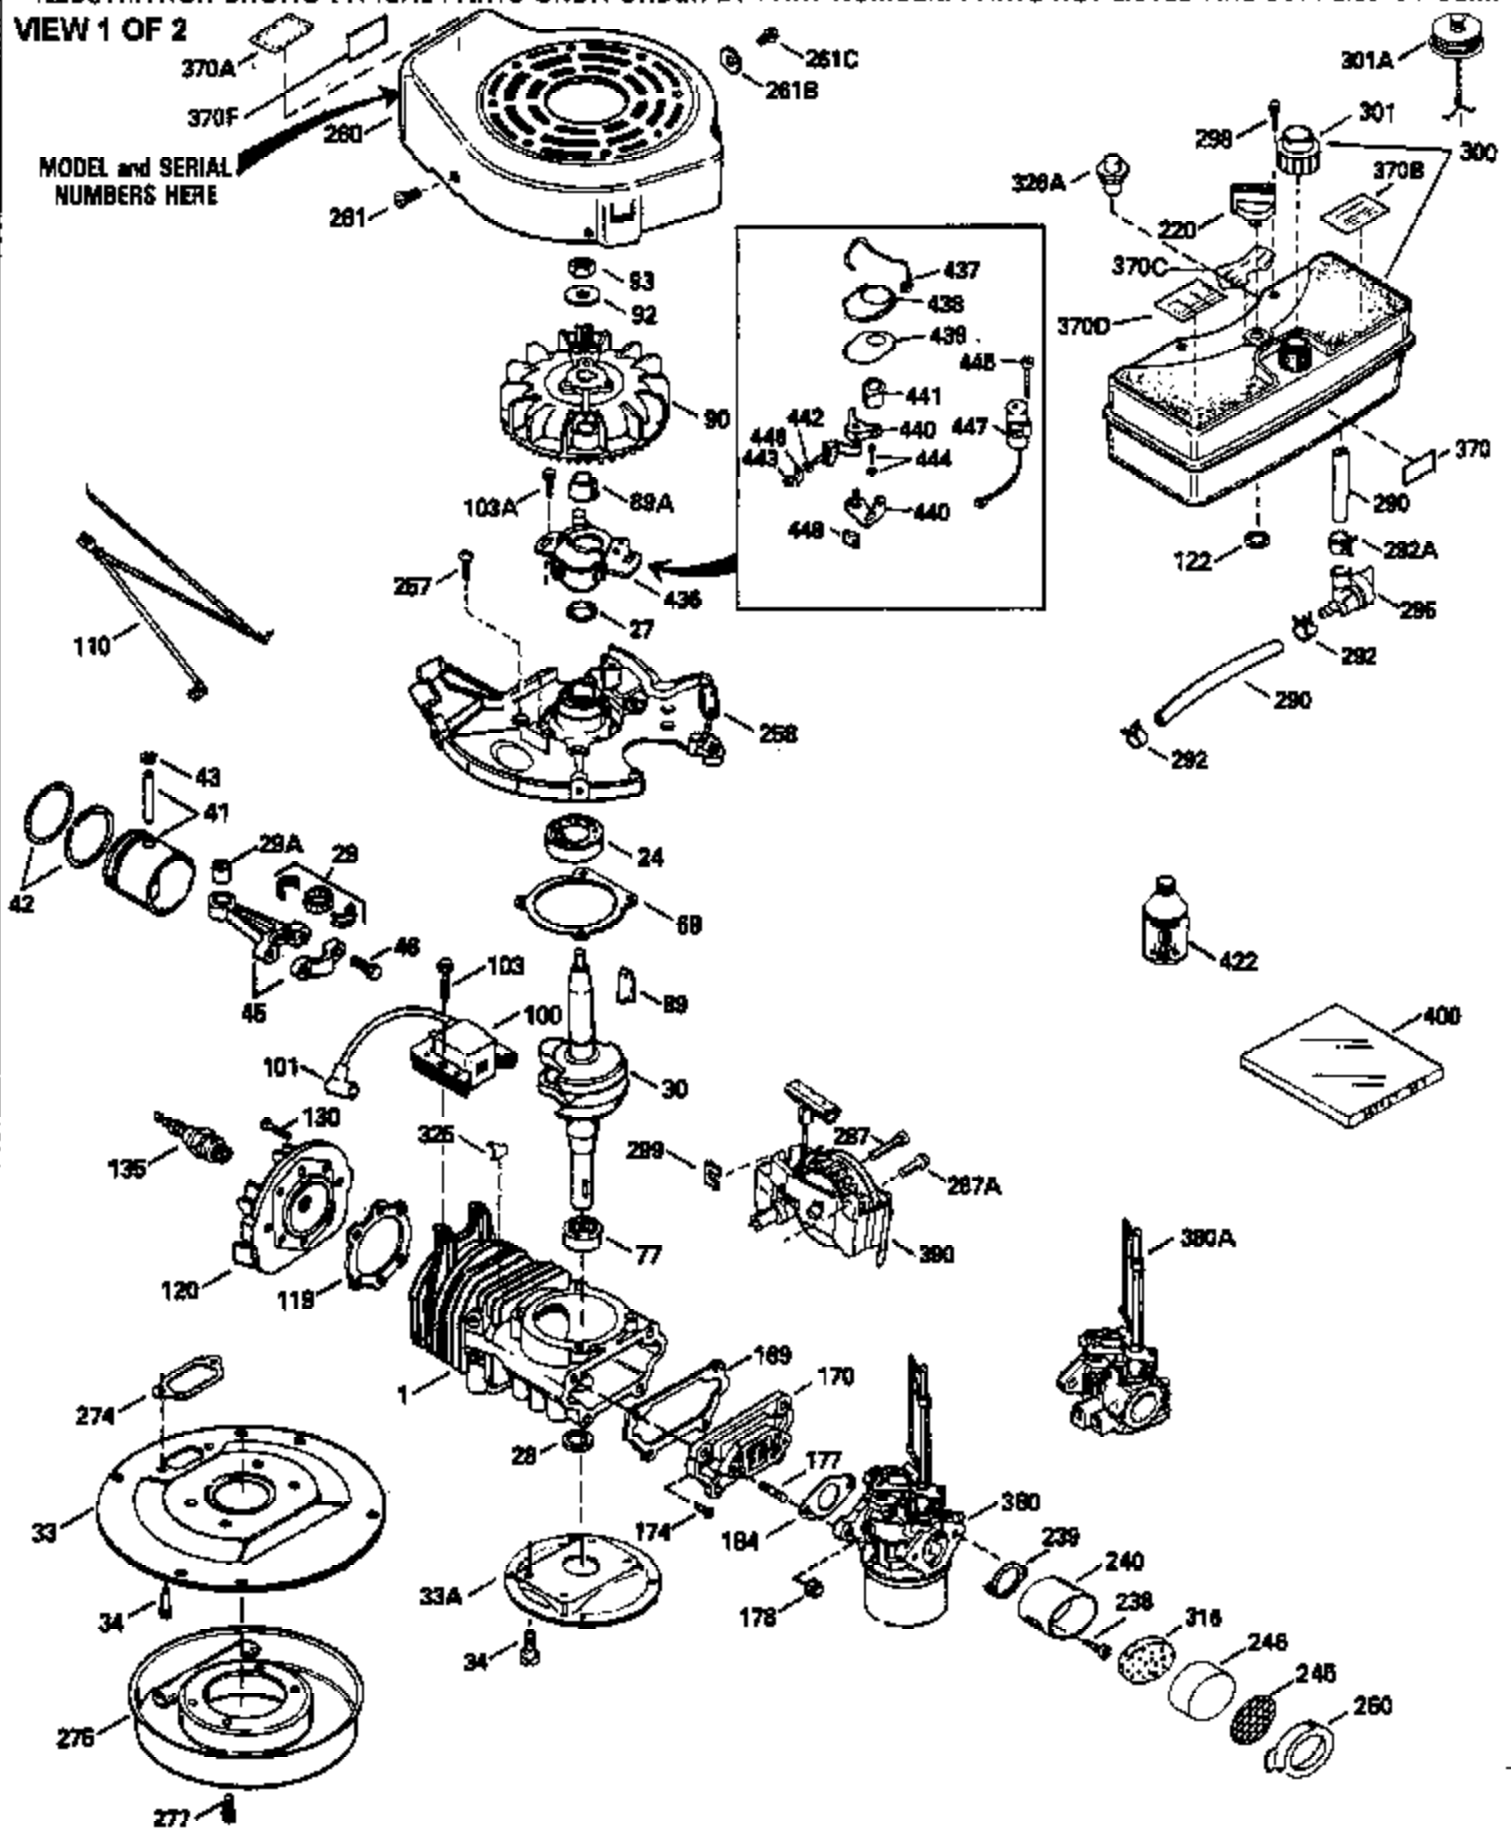

ILLUSTRATION SHOWS TYPICAL PARTS ONLY. ORDER BY PART NUMBER. PARTS NOT LISTED ARE SUPPLIED BY OEM.

VIEW 1 OF 2

MODEL and SERIAL
NUMBERS HERE

Ref #	Part Number	Qty	Description
	1		Cylinder (Order s/b if replacement is req.)
24	530110		Ball Bearing
27	510319		Oil Seal
28	28427		Oil Seal
29	530151		Needle Bearing & Liner Set (30 Needle s)
29A	530104A		Cartridge Bearing
30	290577		Crankshaft & Rod Ass'y. (Incl. 45)
33	330175		Adapter Plate (8" B.C.)
34	650797		Screw, 5/16-18 x 1/2"
41	310272A		Piston & Pin Ass'y. (.010" OS)
41	310283A		Piston & Pin Ass'y. (Std.)(Incl. 43)
42	310190		Ring Set (Std.)
42	310273		Ring Set (.010" OS)
43	310167		Piston Pin Retaining Ring
45	310263		Connecting Rod Ass'y. (Incl. 29, 29A & 46)
46	650633		Connecting Rod Bolt
69	510292A		* Cylinder Cover Gasket
77	780097		Cartridge Bearing
89A	611014A		Adapter Sleeve
90	611046A		Flywheel
92	650815		Belleville Washer
93	650390		Flywheel Nut
100	34431		Lamination & Coil Ass'y. (This coil has been superseded to 730207 solid state conversion kit.)
100	730207		Magneto to Solid State Conversion Kit (Includes solid state module, solid state flywheel key, and instructions.)(Use as required on external ignition engines only.)
101	610118		Spark Plug Cover
103A	650747		Screw, 1/4-20 x 3/4"
110	611018		Ground Wire
119	510274A		* Cylinder Head Gasket
120	250240B		Cylinder Head
122	570641		Retaining Ring
130	650477		Screw, Torx T-30, 1/4-20 x 3/4"
135	33636		Resistor Spark Plug
169	510323A		* Cover Plate Gasket
170	470152A		Reed & Cover Plate (Incl. 178)
174	650579		Screw, Torx T-25, 10-24 x 1/2"
178	650456		Nut, 1/4-20
184	510110A		* Carburetor Gasket
220	570640		Control Knob
257	650561		Screw, 1/4-20 x 5/8"
258	350408		Blower Housing Base (Incl. 27)
260	350403		Blower Housing
261	650958		Screw, 1/4-20 x 7/16"
261B	650854		Washer
274	510314		Exhaust Gasket
275	390297		Muffler
277	650911		Screw, Torx T-30, 1/4-20 x 5/8"
287	30646		Screw, 1/4-20 x 1-3/8"
287A	650561		Screw, 1/4-20 x 5/8"
290	29774		Fuel Line
292	26460		Fuel Line Clamp
298	650803		Screw, 10-32 x 7/8"
300	410241		Fuel Tank (Incl. 301)
301	410238		Fuel Cap
370A	34686		Name Decal