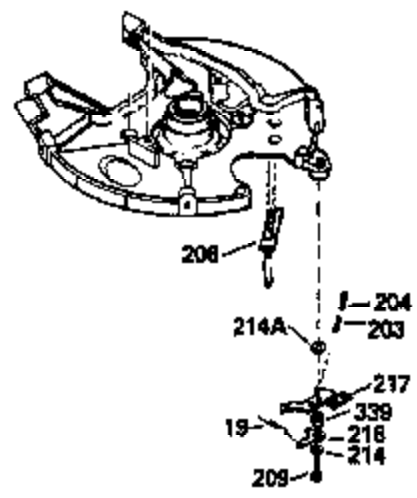

ILLUSTRATION SHOWS TYPICAL PARTS ONLY. ORDER BY PART NUMBER. PARTS NOT LISTED ARE SUPPLIED BY OEM.

VIEW 2 OF 2

Ref #	Part Number	Qty	Description
	92 650815		Belleville Washer
	93 650390		Flywheel Nut
189A	650911		Screw, Torx T-30, 1/4-20 x 5/8" (As r eq.)
230	34338		Air Cleaner Gasket
238A	650806		Screw, 10-32 x 5/8"
240A	450234		Air Cleaner Body
245A	450236		Air Cleaner Element
248	33008		Air Cleaner Tube
250A	33007		Air Cleaner Cover
261B	650854		Washer
316A	450235		Mesh Screen
326	450237		Button Plug