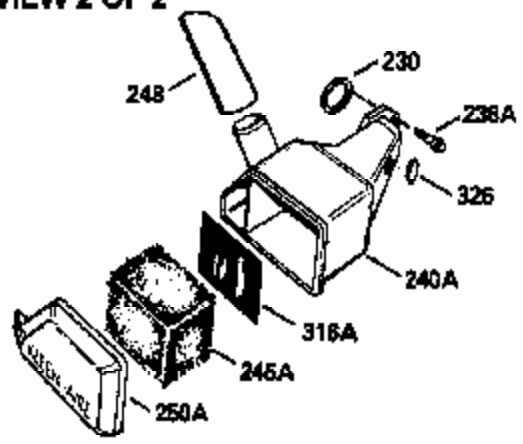

ILLUSTRATION SHOWS TYPICAL PARTS ONLY. ORDER BY PART NUMBER. PARTS NOT LISTED ARE SUPPLIED BY OEM.

VIEW 2 OF 2

Ref #	Part Number	Qty	Description
	92 650815		Belleville Washer
	93 650390		Flywheel Nut
189A	650911		Screw, Torx T-30, 1/4-20 x 5/8" (As r eq.)
230	34338		Air Cleaner Gasket
238A	650806		Screw, 10-32 x 5/8"
240A	450234		Air Cleaner Body
245A	450236		Air Cleaner Element
248	33008		Air Cleaner Tube
250A	33007		Air Cleaner Cover
261B	650854		Washer
316A	450235		Mesh Screen
326	450237		Button Plug