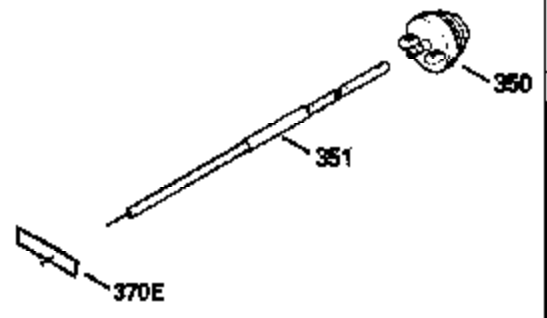

ILLUSTRATION SHOWS TYPICAL PARTS ONLY. ORDER BY PART NUMBER. PARTS NOT LISTED ARE SUPPLIED BY OEM.

VIEW 2 OF 2

Ref #	Part Number	Qty	Description
	92 650815		Belleville Washer
	93 650390		Flywheel Nut
189A	650911		Screw, Torx T-30, 1/4-20 x 5/8" (As r eq.)
230	34338		Air Cleaner Gasket
238A	650806		Screw, 10-32 x 5/8"
240A	450234		Air Cleaner Body
245A	450236		Air Cleaner Element
248	33008		Air Cleaner Tube
250A	33007		Air Cleaner Cover
261B	650854		Washer
316A	450235		Mesh Screen
326	450237		Button Plug