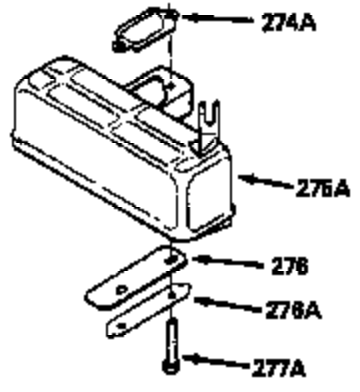

ILLUSTRATION SHOWS TYPICAL PARTS ONLY. ORDER BY PART NUMBER. PARTS NOT LISTED ARE SUPPLIED BY OEM.

VIEW 2 OF 2

Ref #	Part Number	Qty	Description
	92 650815		Belleville Washer
	93 650390		Flywheel Nut
189A	650911		Screw, Torx T-30, 1/4-20 x 5/8" (As r eq.)
230	34338		Air Cleaner Gasket
238A	650806		Screw, 10-32 x 5/8"
240A	450234		Air Cleaner Body
245A	450236		Air Cleaner Element
248	33008		Air Cleaner Tube
250A	33007		Air Cleaner Cover
261B	650854		Washer
316A	450235		Mesh Screen
326	450237		Button Plug