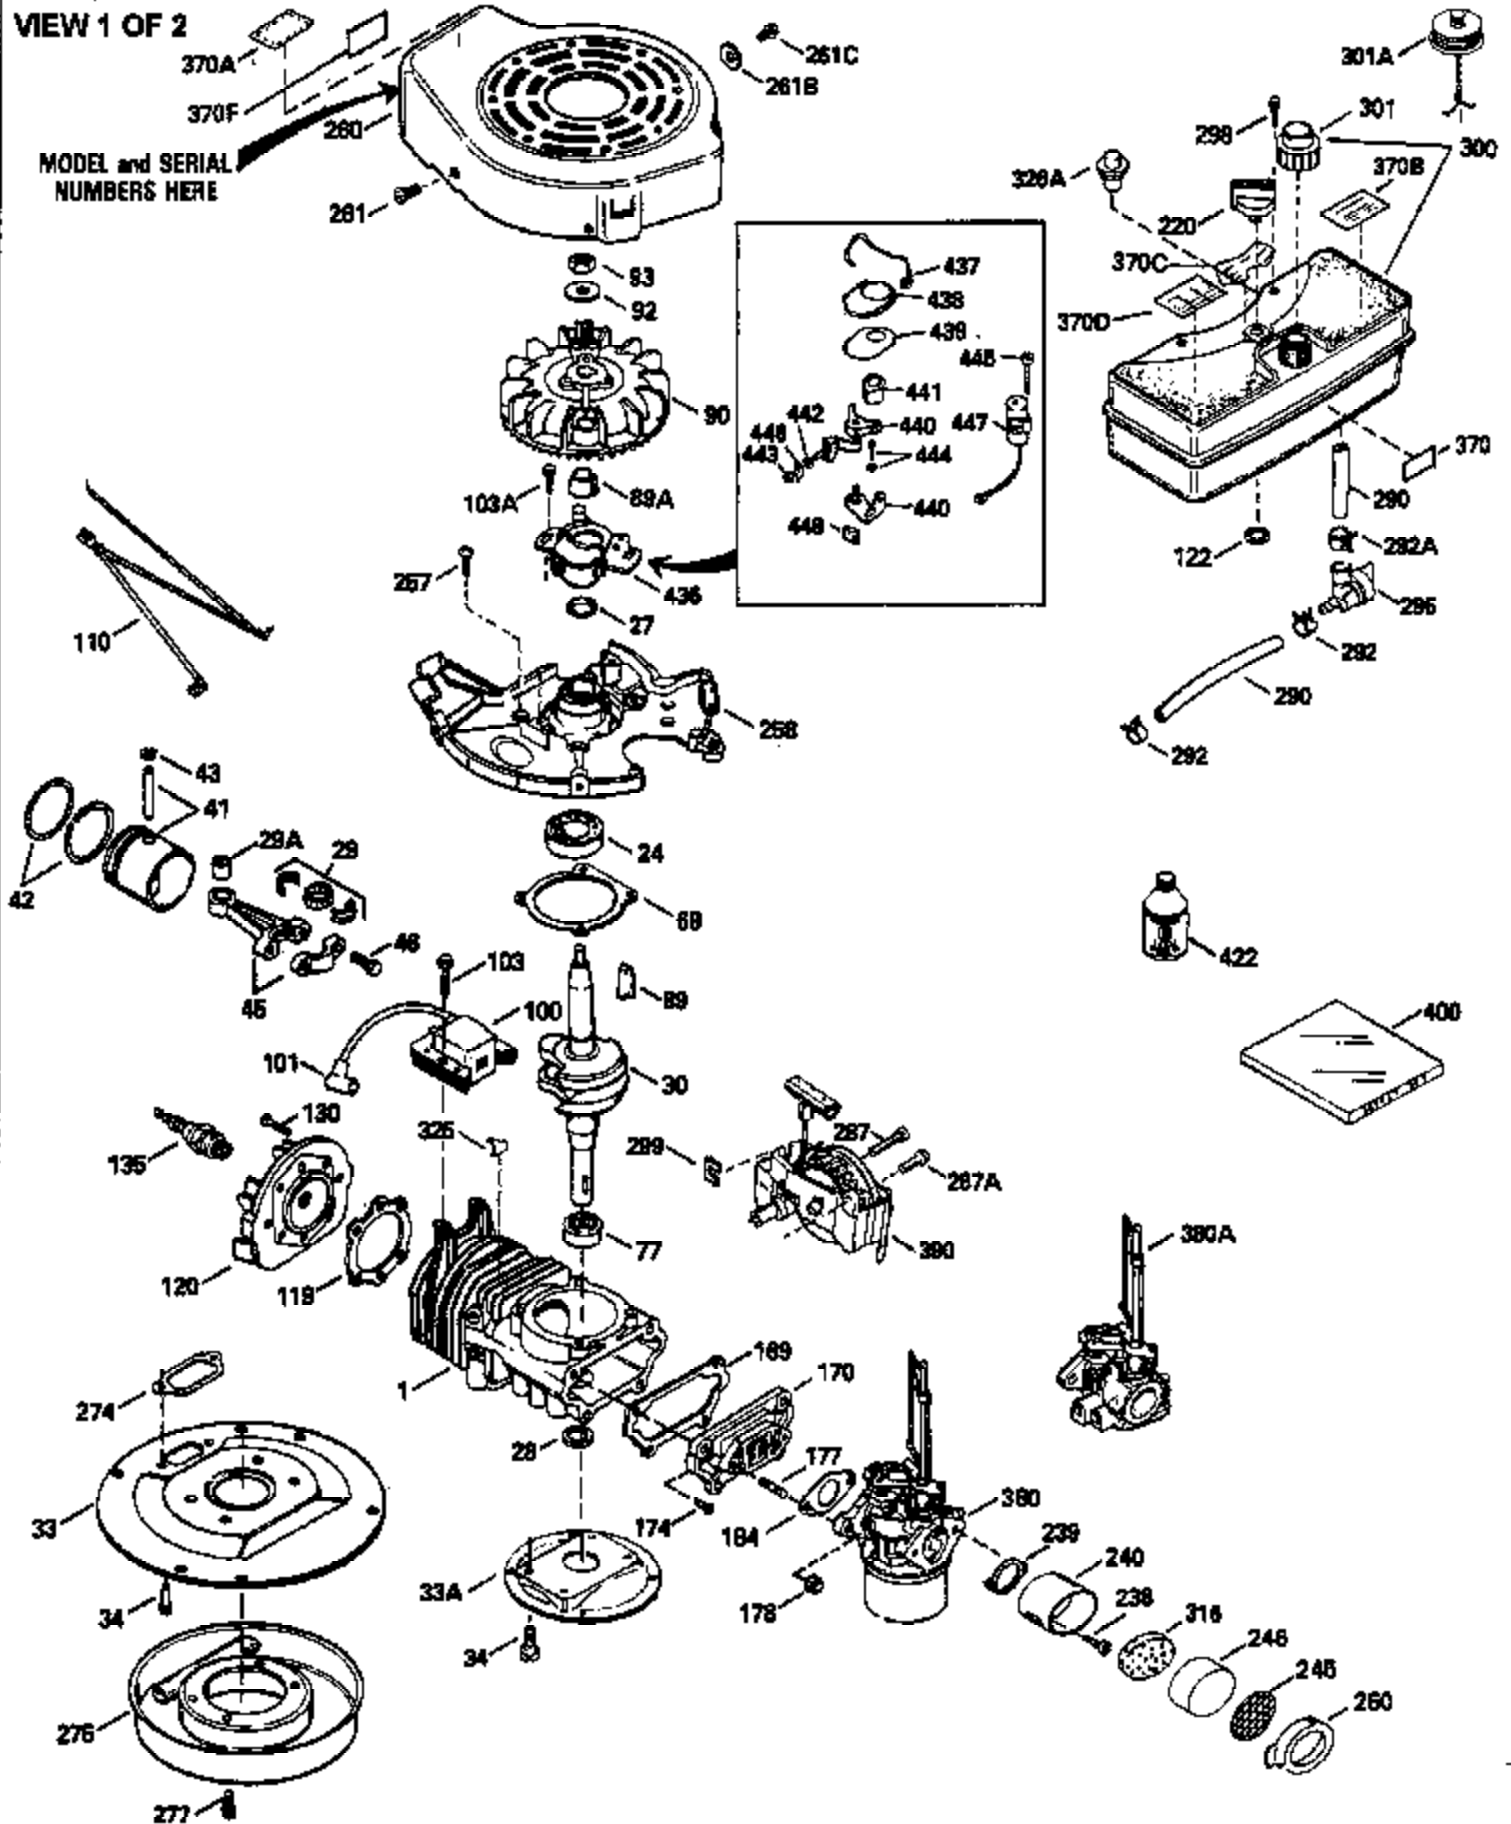

ILLUSTRATION SHOWS TYPICAL PARTS ONLY. ORDER BY PART NUMBER. PARTS NOT LISTED ARE SUPPLIED BY OEM.

VIEW 1 OF 2

MODEL and SERIAL
NUMBERS HERE

Ref #	Part Number	Qty	Description
	1		Cylinder (Order s/b if replacement is req.)
24	530110		Ball Bearing
27	510319		Oil Seal
28	28427		Oil Seal
29	530151		Needle Bearing & Liner Set (30 Needle s)
29A	530104A		Cartridge Bearing
30	290577		Crankshaft & Rod Ass'y. (Incl. 45)
33	330175		Adapter Plate (8" B.C.)
34	650797		Screw, 5/16-18 x 1/2"
41	310272A		Piston & Pin Ass'y. (.010" OS)
41	310283A		Piston & Pin Ass'y. (Std.)(Incl. 43)
42	310190		Ring Set (Std.)
42	310273		Ring Set (.010" OS)
43	310167		Piston Pin Retaining Ring
45	310263		Connecting Rod Ass'y. (Incl. 29, 29A & 46)
46	650633		Connecting Rod Bolt
69	510292A		* Cylinder Cover Gasket
77	780097		Cartridge Bearing
89A	611032		Adapter Sleeve
90	611046A		Flywheel
92	650815		Belleville Washer
93	650390		Flywheel Nut
100	34443A		Solid State Ignition (Incl. 101)
100	730207		Magneto to Solid State Conversion Kit (Includes solid state module, solid state flywheel key, and instructions.)(Use as required on external ignition engines only.)
101	610118		Spark Plug Cover
103	650814		Screw, Torx T-15, 10-24 x 1"
110	611031		Ground Wire
119	510274A		* Cylinder Head Gasket
120	250240B		Cylinder Head
122	570641		Retaining Ring
130	650477		Screw, Torx T-30, 1/4-20 x 3/4"
135	33636		Resistor Spark Plug
169	510323A		* Cover Plate Gasket
170	470152A		Reed & Cover Plate (Incl. 178)
174	650579		Screw, Torx T-25, 10-24 x 1/2"
178	650456		Nut, 1/4-20
184	510110A		* Carburetor Gasket
220	570640		Control Knob
257	650561		Screw, 1/4-20 x 5/8"
258	350408		Blower Housing Base (Incl. 27)
260	350403		Blower Housing
261	650958		Screw, 1/4-20 x 7/16"
261B	650854		Washer
274	510314		Exhaust Gasket
275	390297		Muffler
277	650911		Screw, Torx T-30, 1/4-20 x 5/8"
287A	650561		Screw, 1/4-20 x 5/8"
287	30646		Screw, 1/4-20 x 1-3/8"
290	29774		Fuel Line
292	26460		Fuel Line Clamp
298	650803		Screw, 10-32 x 7/8"
300	410241		Fuel Tank (Incl. 301)
301	410238		Fuel Cap
370D	550212		Fuel Mix Decal
370B	550213		Warning Decal