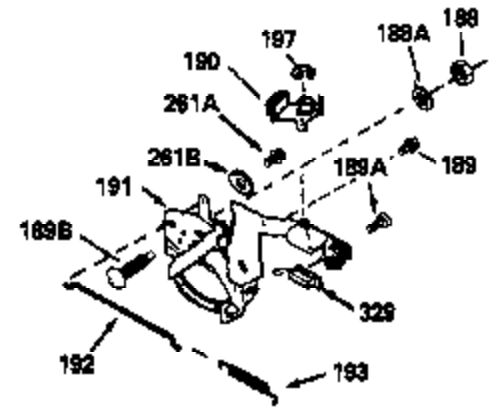

ILLUSTRATION SHOWS TYPICAL PARTS ONLY. ORDER BY PART NUMBER. PARTS NOT LISTED ARE SUPPLIED BY OEM.

VIEW 2 OF 2

Ref #	Part Number	Qty	Description
	92 650815		Belleville Washer
	93 650390		Flywheel Nut
189A	650911		Screw, Torx T-30, 1/4-20 x 5/8" (As r eq.)
230	34338		Air Cleaner Gasket
238A	650806		Screw, 10-32 x 5/8"
240A	450234		Air Cleaner Body
245A	450236		Air Cleaner Element
248	33008		Air Cleaner Tube
250A	33007		Air Cleaner Cover
261B	650854		Washer
316A	450235		Mesh Screen
326	450237		Button Plug