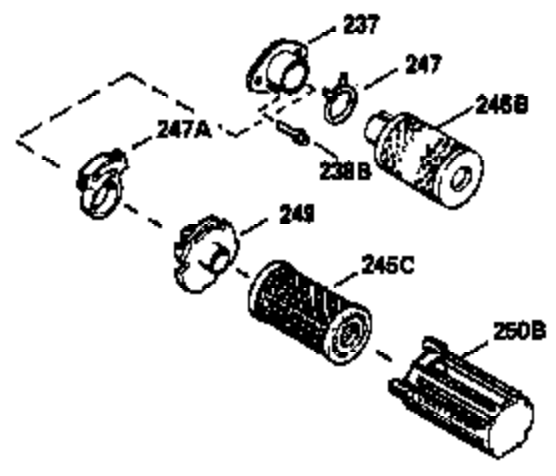

ILLUSTRATION SHOWS TYPICAL PARTS ONLY. ORDER BY PART NUMBER. PARTS NOT LISTED ARE SUPPLIED BY OEM.

VIEW 2 OF 2

Ref #	Part Number	Qty	Description
	92 650815		Belleville Washer
	93 650390		Flywheel Nut
189A	650911		Screw, Torx T-30, 1/4-20 x 5/8" (As r eq.)
230	34338		Air Cleaner Gasket
238A	650806		Screw, 10-32 x 5/8"
240A	450234		Air Cleaner Body
245A	450236		Air Cleaner Element
248	33008		Air Cleaner Tube
250A	33007		Air Cleaner Cover
261B	650854		Washer
316A	450235		Mesh Screen
326	450237		Button Plug