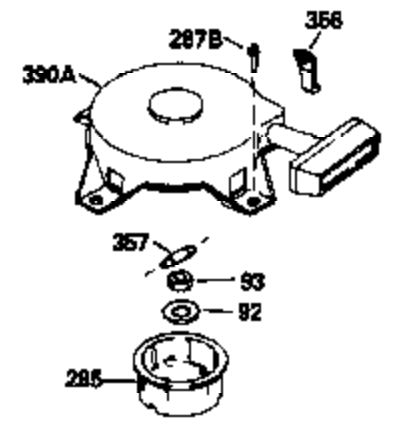

ILLUSTRATION SHOWS TYPICAL PARTS ONLY. ORDER BY PART NUMBER. PARTS NOT LISTED ARE SUPPLIED BY OEM.

VIEW 2 OF 2

Ref #	Part Number	Qty	Description
	92 650815		Belleville Washer
	93 650390		Flywheel Nut
189A	650911		Screw, Torx T-30, 1/4-20 x 5/8" (As r eq.)
230	34338		Air Cleaner Gasket
238A	650806		Screw, 10-32 x 5/8"
240A	450234		Air Cleaner Body
245A	450236		Air Cleaner Element
248	33008		Air Cleaner Tube
250A	33007		Air Cleaner Cover
261B	650854		Washer
316A	450235		Mesh Screen
326	450237		Button Plug