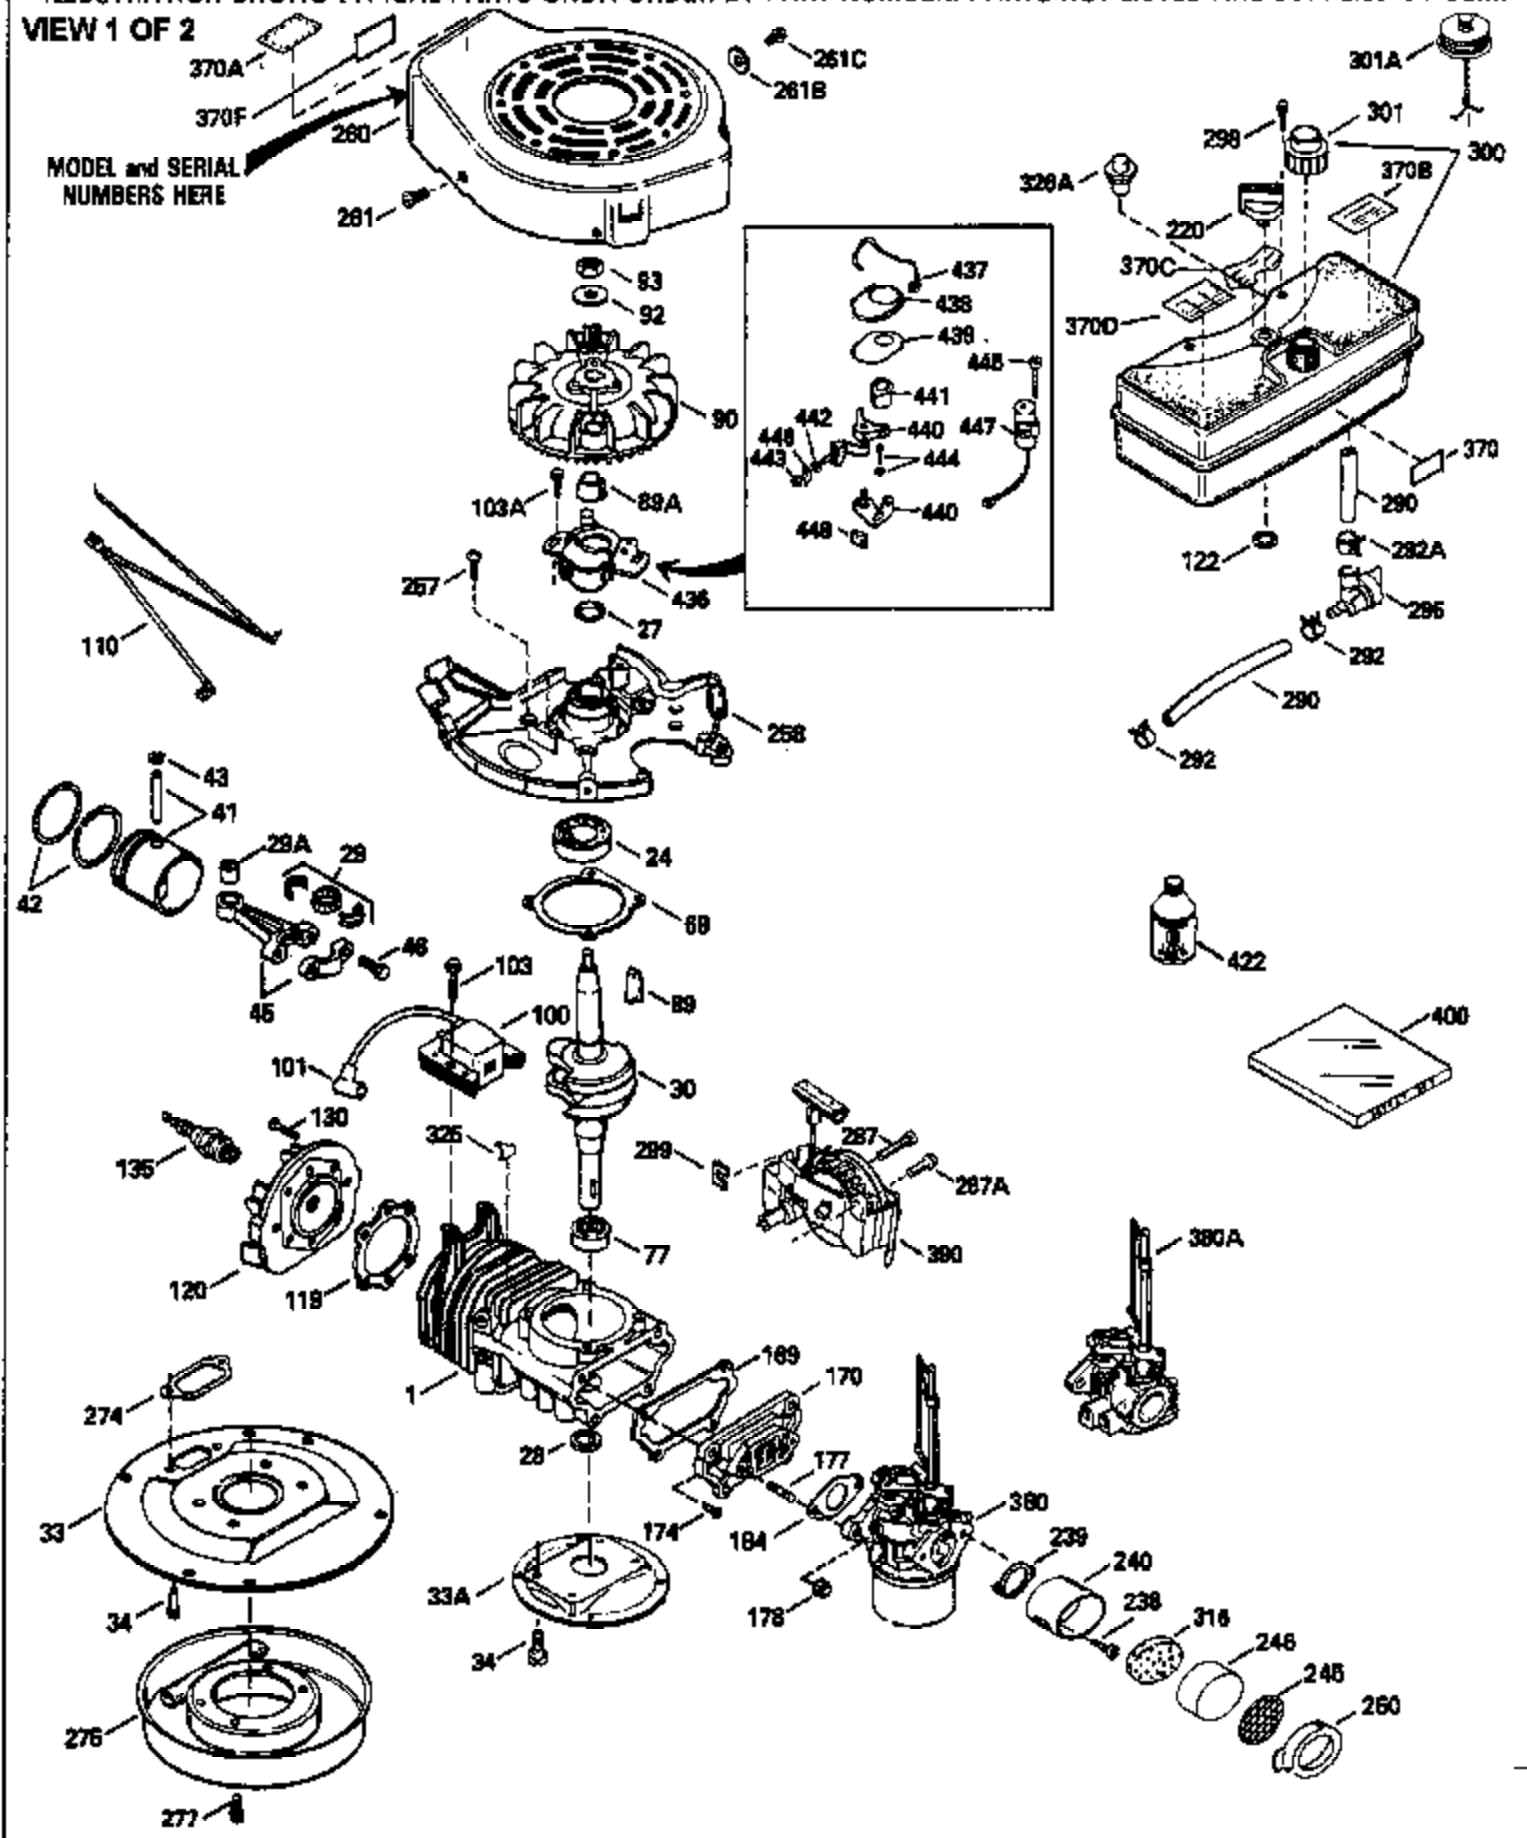

ILLUSTRATION SHOWS TYPICAL PARTS ONLY. ORDER BY PART NUMBER. PARTS NOT LISTED ARE SUPPLIED BY OEM.

VIEW 1 OF 2

MODEL and SERIAL
NUMBERS HERE

Ref #	Part Number	Qty	Description
	1		Cylinder (Order s/b if replacement is req.)
24	530110		Ball Bearing
27	510319		Oil Seal
28	28427		Oil Seal
29	530151		Needle Bearing & Liner Set (30 Needle s)
29A	530104A		Cartridge Bearing
30	290577		Crankshaft & Rod Ass'y. (Incl. 45)
33	330175		Adapter Plate (8" B.C.)
34	650797		Screw, 5/16-18 x 1/2"
41	310272A		Piston & Pin Ass'y. (.010" OS)
41	310283A		Piston & Pin Ass'y. (Std.)(Incl. 43)
42	310190		Ring Set (Std.)
42	310273		Ring Set (.010" OS)
43	310167		Piston Pin Retaining Ring
45	310263		Connecting Rod Ass'y. (Incl. 29, 29A & 46)
46	650633		Connecting Rod Bolt
69	510292A		* Cylinder Cover Gasket
77	780097		Cartridge Bearing
89A	611014A		Adapter Sleeve
90	611046A		Flywheel
92	650815		Belleville Washer
93	650390		Flywheel Nut
100	34431		Lamination & Coil Ass'y. (This coil has been superseded to 730207 solid state conversion kit.)
100	730207		Magneto to Solid State Conversion Kit (Includes solid state module, solid state flywheel key, and instructions.)(Use as required on external ignition engines only.)
101	610118		Spark Plug Cover
103A	650747		Screw, 1/4-20 x 3/4"
110	611018		Ground Wire
119	510274A		* Cylinder Head Gasket
120	250240B		Cylinder Head
122	570641		Retaining Ring
130	650477		Screw, Torx T-30, 1/4-20 x 3/4"
135	33636		Resistor Spark Plug
169	510323A		* Cover Plate Gasket
170	470152A		Reed & Cover Plate (Incl. 178)
174	650579		Screw, Torx T-25, 10-24 x 1/2"
178	650456		Nut, 1/4-20
184	510110A		* Carburetor Gasket
220	570640		Control Knob
257	650561		Screw, 1/4-20 x 5/8"
258	350408		Blower Housing Base (Incl. 27)
260	350403		Blower Housing
261	650958		Screw, 1/4-20 x 7/16"
261B	650854		Washer
274	510314		Exhaust Gasket
275	390297		Muffler
277	650911		Screw, Torx T-30, 1/4-20 x 5/8"
287	30646		Screw, 1/4-20 x 1-3/8"
287A	650561		Screw, 1/4-20 x 5/8"
290	29774		Fuel Line
292	26460		Fuel Line Clamp
298	650803		Screw, 10-32 x 7/8"
300	410241		Fuel Tank (Incl. 301)
301	410238		Fuel Cap
370A	34686		Name Decal