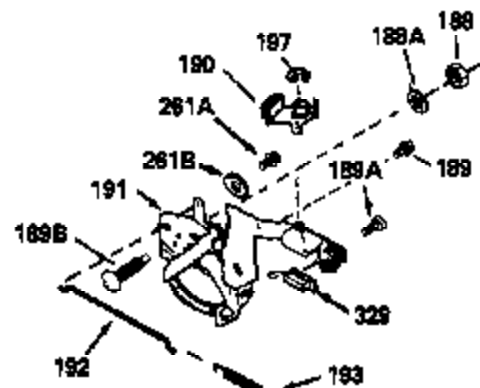

ILLUSTRATION SHOWS TYPICAL PARTS ONLY. ORDER BY PART NUMBER. PARTS NOT LISTED ARE SUPPLIED BY OEM.

VIEW 2 OF 2

Ref #	Part Number	Qty	Description
	92 650815		Belleville Washer
	93 650390		Flywheel Nut
189A	650911		Screw, Torx T-30, 1/4-20 x 5/8" (As r eq.)
230	34338		Air Cleaner Gasket
238A	650806		Screw, 10-32 x 5/8"
240A	450234		Air Cleaner Body
245A	450236		Air Cleaner Element
248	33008		Air Cleaner Tube
250A	33007		Air Cleaner Cover
261B	650854		Washer
316A	450235		Mesh Screen
326	450237		Button Plug