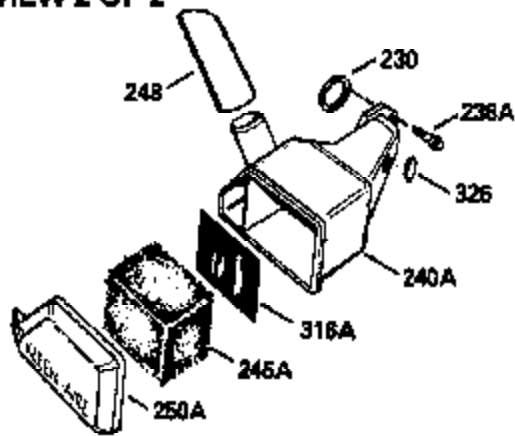

Ref #	Part Number	Qty	Description
436	611006		Stator Plate Ass'y. (Incl. 437 thru 4 48)
437	30551		Breaker Box Cover Spring
438	610947		Dust Cover
439	610948		Dust Cover Gasket
440	30547A		Breaker Contact
441	30552		Breaker Cam
442	610385		Washer
443	610408		Nut, 8 32
444	29181		Breaker Point Screw
445	610593		Screw, 8-32 x 13/16"
446	33356		Ground Terminal
447	30548B		Condenser
448	30549		Felt Cam Wiper

ILLUSTRATION SHOWS TYPICAL PARTS ONLY. ORDER BY PART NUMBER. PARTS NOT LISTED ARE SUPPLIED BY OEM.

VIEW 2 OF 2