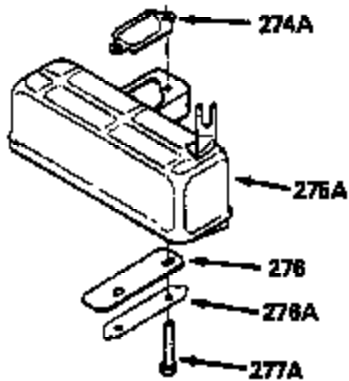

Ref #	Part Number	Qty	Description
436	611006		Stator Plate Ass'y. (Incl. 437 thru 4 48)
437	30551		Breaker Box Cover Spring
438	610947		Dust Cover
439	610948		Dust Cover Gasket
440	30547A		Breaker Contact
441	30552		Breaker Cam
442	610385		Washer
443	610408		Nut, 8 32
444	29181		Breaker Point Screw
445	610593		Screw, 8-32 x 13/16"
446	33356		Ground Terminal
447	30548B		Condenser
448	30549		Felt Cam Wiper

ILLUSTRATION SHOWS TYPICAL PARTS ONLY. ORDER BY PART NUMBER. PARTS NOT LISTED ARE SUPPLIED BY OEM.

VIEW 2 OF 2