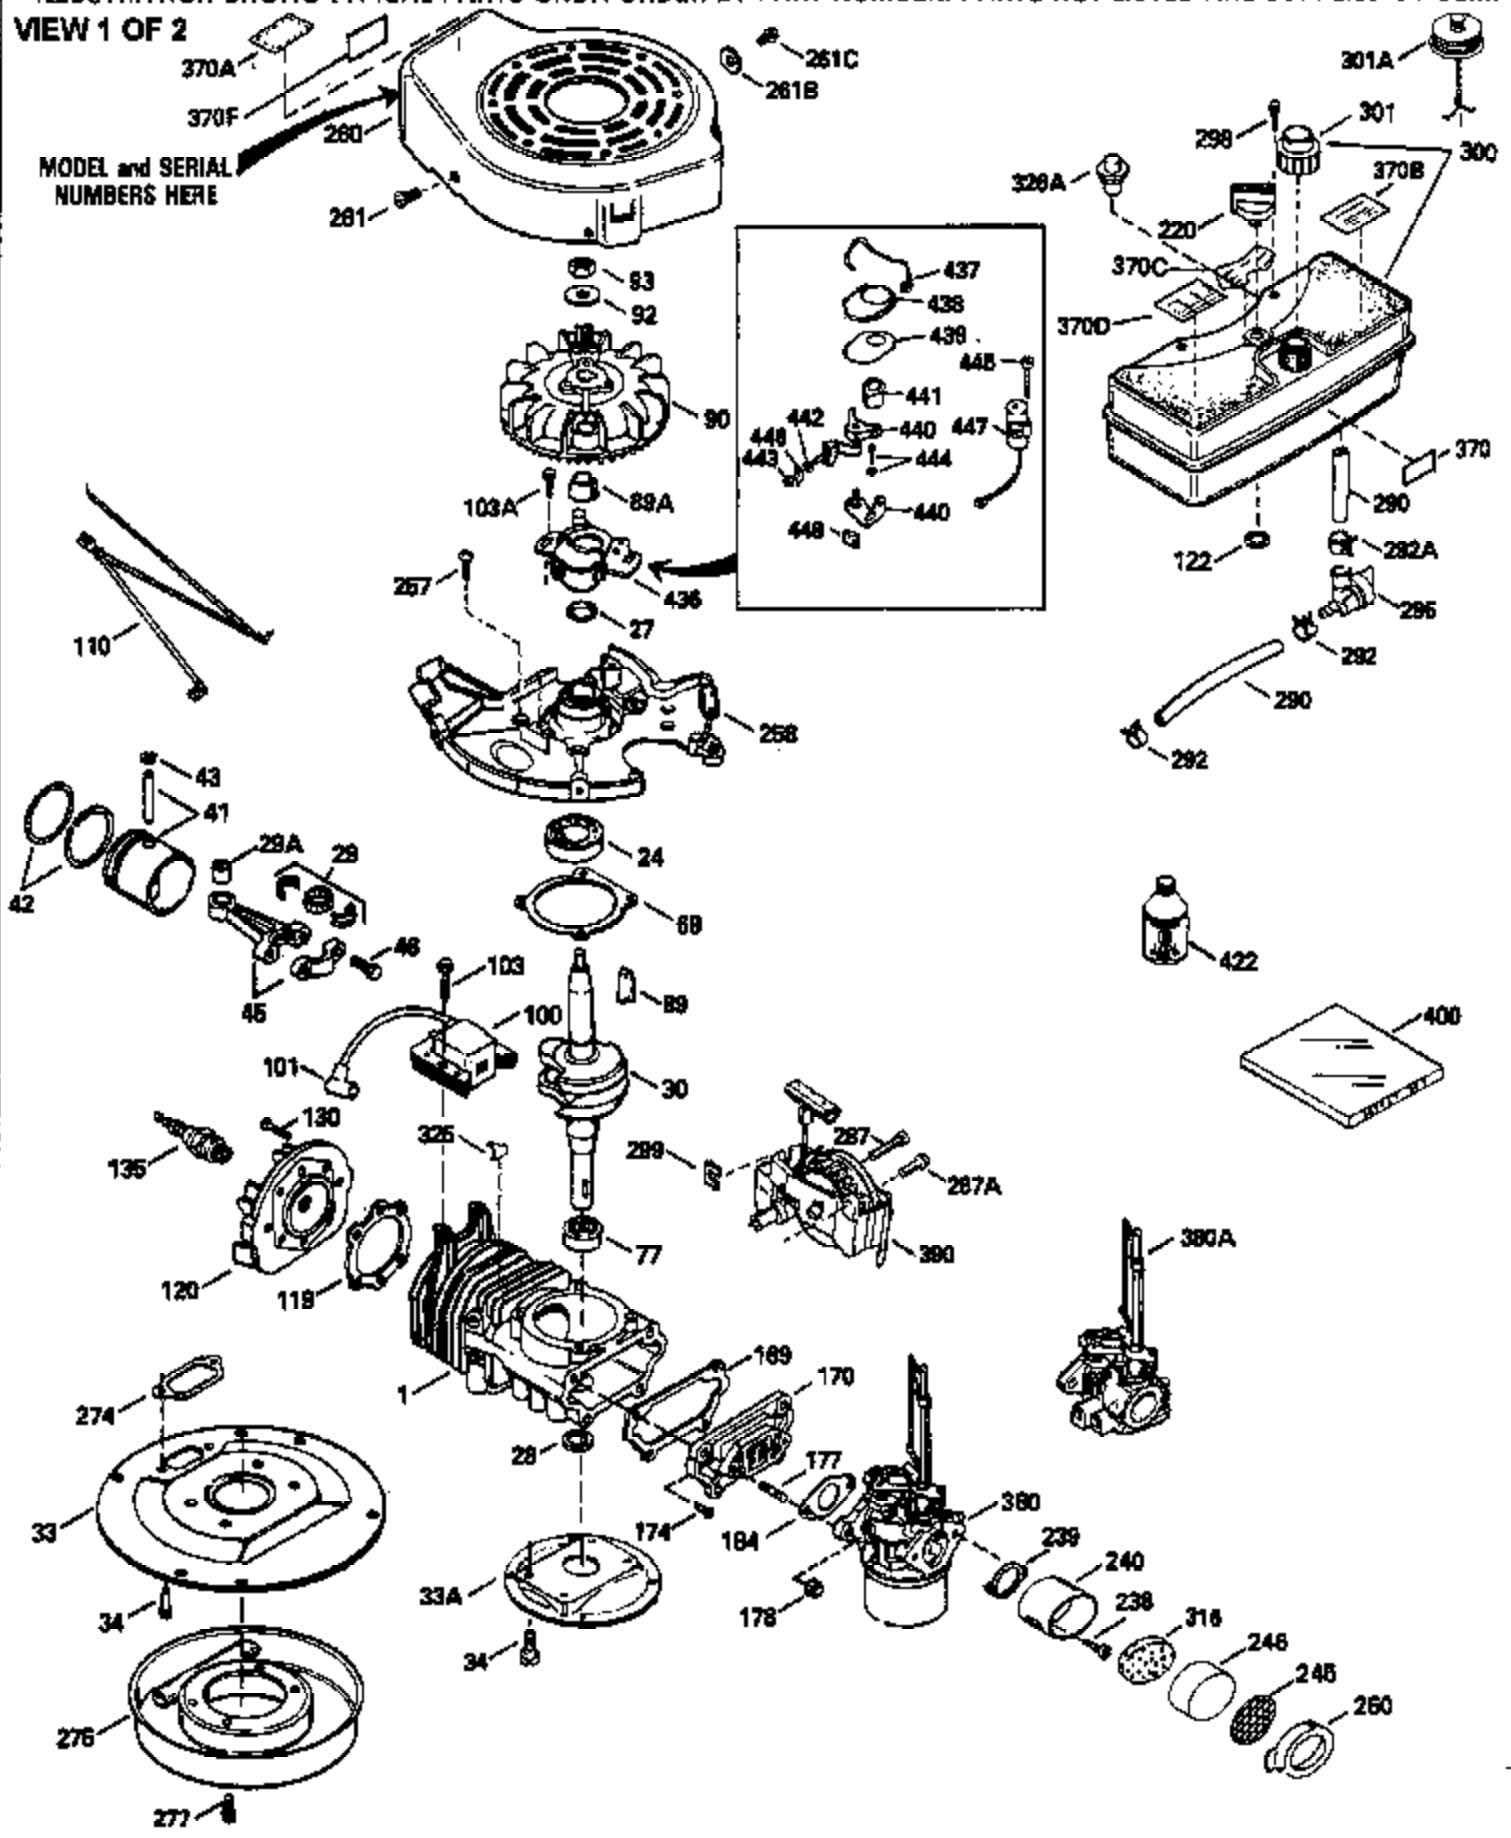

ILLUSTRATION SHOWS TYPICAL PARTS ONLY. ORDER BY PART NUMBER. PARTS NOT LISTED ARE SUPPLIED BY OEM.

VIEW 1 OF 2

MODEL and SERIAL
NUMBERS HERE

Ref #	Part Number	Qty	Description
	1		Cylinder (Order s/b if replacement is req.)
24	530110		Ball Bearing
27	510319		Oil Seal
28	28427		Oil Seal
29	530151		Needle Bearing & Liner Set (30 Needle s)
29A	530104A		Cartridge Bearing
30	290578		Crankshaft & Rod Ass'y. (Incl. 45)
33	330175		Adapter Plate (8" B.C.)
34	650797		Screw, 5/16-18 x 1/2"
41	310283A		Piston & Pin Ass'y. (Std.)(Incl. 43)
41	310272A		Piston & Pin Ass'y. (.010" OS)
42	310190		Ring Set (Std.)
42	310273		Ring Set (.010" OS)
43	310167		Piston Pin Retaining Ring
45	310263		Connecting Rod Ass'y. (Incl. 29, 29A & 46)
46	650633		Connecting Rod Bolt
69	510292A		* Cylinder Cover Gasket
77	780097		Cartridge Bearing
89A	611014A		Adapter Sleeve
90	611046A		Flywheel
92	650815		Belleville Washer
93	650390		Flywheel Nut
100	34431		Lamination & Coil Ass'y. (This coil has been superseded to 730207 solid state conversion kit.)
100	730207		Magneto to Solid State Conversion Kit (Includes solid state module, solid state flywheel key, and instructions.)(Use as required on external ignition engines only.)
101	610118		Spark Plug Cover
103A	650747		Screw, 1/4-20 x 3/4"
110	611023		Ground Wire
119	510274A		* Cylinder Head Gasket
120	250240B		Cylinder Head
130	650477		Screw, Torx T-30, 1/4-20 x 3/4"
135	33636		Resistor Spark Plug
169	510323A		* Cover Plate Gasket
170	470153		Reed Cover Plate (Incl. 178)
174	650579		Screw, Torx T-25, 10-24 x 1/2"
177	650700		Carburetor Mounting Stud
178	29752		Nut & Lock Washer, 1/4-28
184	510110A		* Carburetor Gasket
239	27272A		Air Cleaner Gasket
257	650561		Screw, 1/4-20 x 5/8"
258	350406		Blower Housing Base (Incl. 27)
260	350407		Blower Housing
261	650958		Screw, 1/4-20 x 7/16"
261B	650854		Washer
274	510314		Exhaust Gasket
275	390297		Muffler
277	650911		Screw, Torx T-30, 1/4-20 x 5/8"
298	650803		Screw, 10-32 x 7/8"
370B	550213		Warning Decal
370D	550212		Fuel Mix Decal
380	632170		Carburetor (Incl. 184) (Refer to Division 5, Section A, page A1-28 or Fiche 23B,Grid F-11 for breakdown)
400	510295A		* Gasket Set (Incl. items marked *)
422	730227A		2-Cycle Oil (8 oz.)