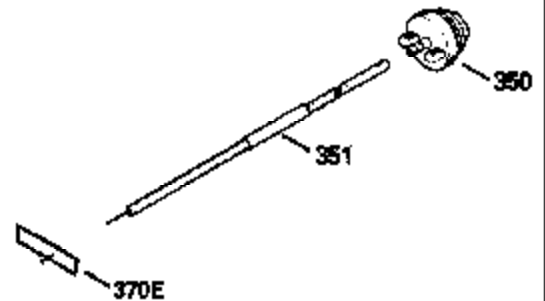

Ref #	Part Number	Qty	Description
436	611006		Stator Plate Ass'y. (Incl. 437 thru 4 48)
437	30551		Breaker Box Cover Spring
438	610947		Dust Cover
439	610948		Dust Cover Gasket
440	30547A		Breaker Contact
441	30552		Breaker Cam
442	610385		Washer
443	610408		Nut, 8 32
444	29181		Breaker Point Screw
445	610593		Screw, 8-32 x 13/16"
446	33356		Ground Terminal
447	30548B		Condenser
448	30549		Felt Cam Wiper

ILLUSTRATION SHOWS TYPICAL PARTS ONLY. ORDER BY PART NUMBER. PARTS NOT LISTED ARE SUPPLIED BY OEM.

VIEW 2 OF 2