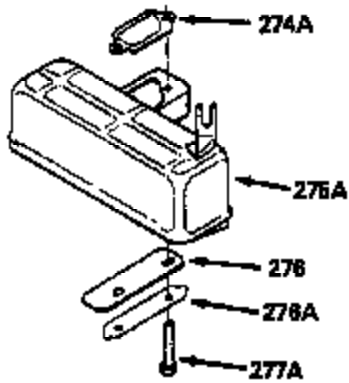

ILLUSTRATION SHOWS TYPICAL PARTS ONLY. ORDER BY PART NUMBER. PARTS NOT LISTED ARE SUPPLIED BY OEM.

VIEW 2 OF 2

Ref #	Part Number	Qty	Description
92	650815		Belleville Washer
93	650390		Flywheel Nut
189A	650911		Screw, Torx T-30, 1/4-20 x 5/8" (As r eq.)
261B	650854		Washer