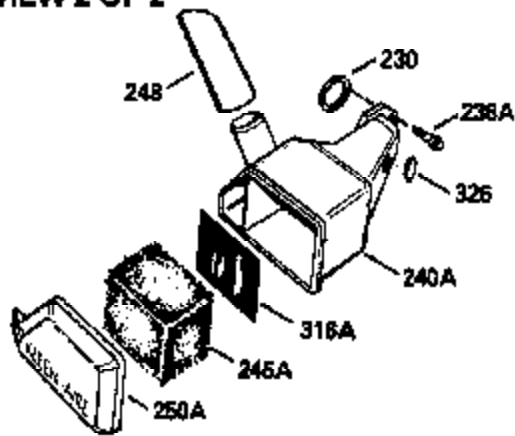

ILLUSTRATION SHOWS TYPICAL PARTS ONLY. ORDER BY PART NUMBER. PARTS NOT LISTED ARE SUPPLIED BY OEM.

VIEW 2 OF 2

Ref #	Part Number	Qty	Description
92	650815		Belleville Washer
93	650390		Flywheel Nut
189A	650911		Screw, Torx T-30, 1/4-20 x 5/8" (As r eq.)
261B	650854		Washer