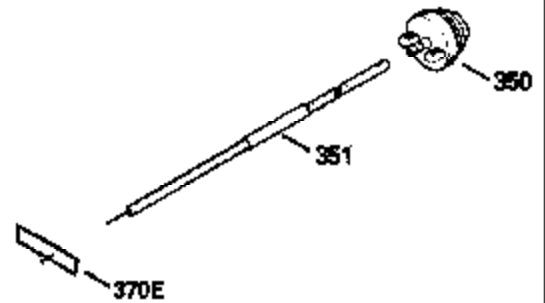

ILLUSTRATION SHOWS TYPICAL PARTS ONLY. ORDER BY PART NUMBER. PARTS NOT LISTED ARE SUPPLIED BY OEM.

VIEW 2 OF 2

Ref #	Part Number	Qty	Description
92	650815		Belleville Washer
93	650390		Flywheel Nut
189A	650911		Screw, Torx T-30, 1/4-20 x 5/8" (As r eq.)
261B	650854		Washer