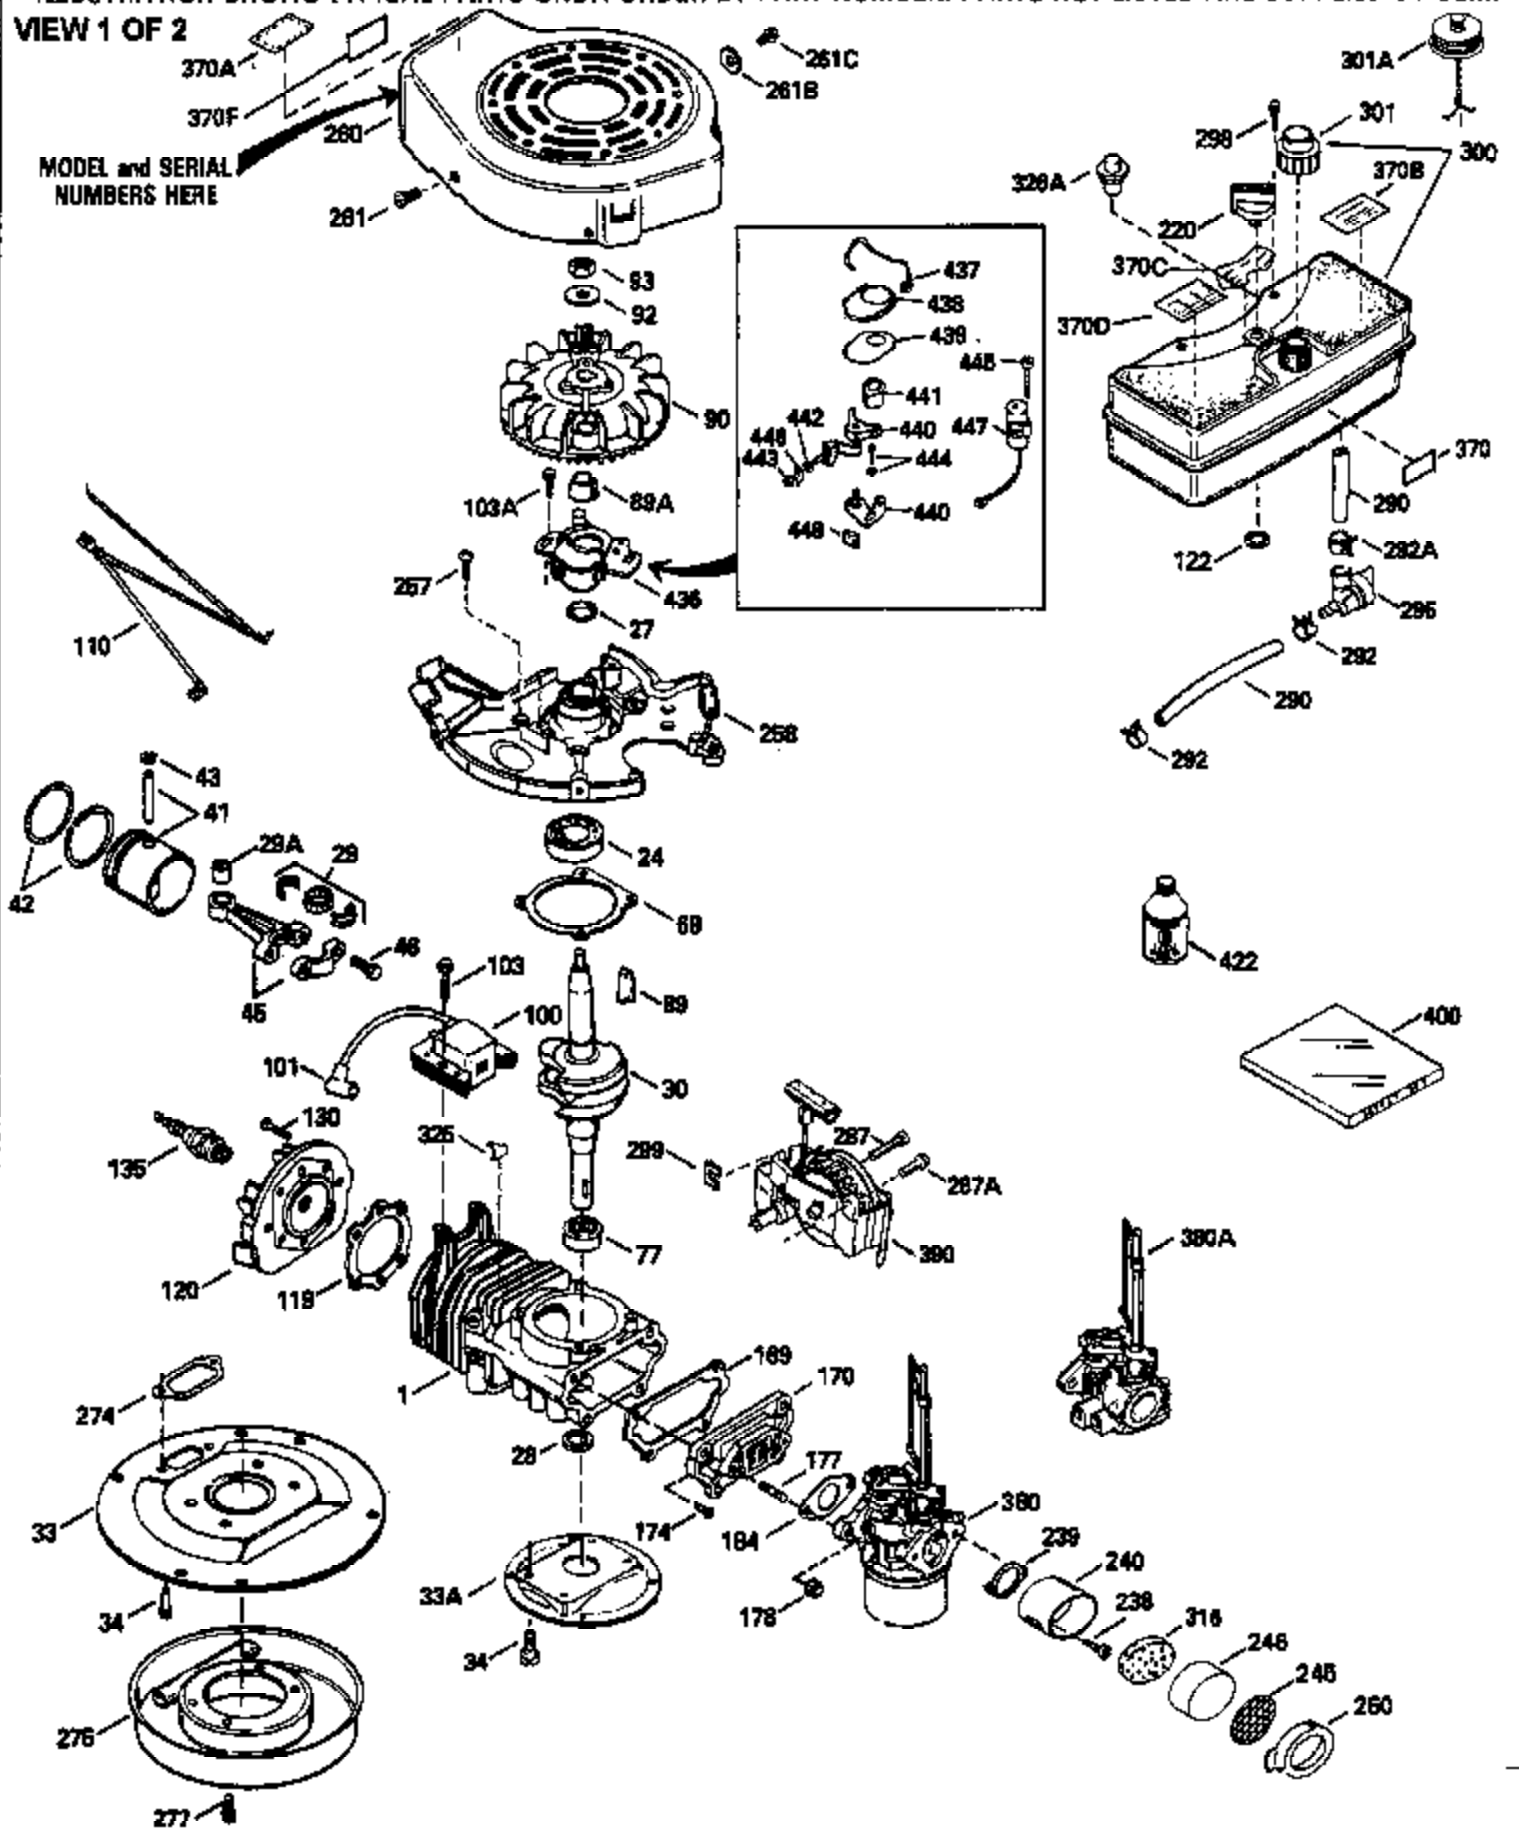

ILLUSTRATION SHOWS TYPICAL PARTS ONLY. ORDER BY PART NUMBER. PARTS NOT LISTED ARE SUPPLIED BY OEM.

VIEW 1 OF 2

MODEL and SERIAL
NUMBERS HERE

Ref #	Part Number	Qty	Description
	1		Cylinder (Order s/b if replacement is req.)
24	530110		Ball Bearing
27	510319		Oil Seal
28	28427		Oil Seal
29	530151		Needle Bearing & Liner Set (30 Needle s)
29A	530104A		Cartridge Bearing
30	290579		Crankshaft & Rod Ass'y. (Incl. 45)
33	330175		Adapter Plate (8" B.C.)
34	650797		Screw, 5/16-18 x 1/2"
41	310272A		Piston & Pin Ass'y. (.010" OS)
41	310283A		Piston & Pin Ass'y. (Std.)(Incl. 43)
42	310190		Ring Set (Std.)
42	310273		Ring Set (.010" OS)
43	310167		Piston Pin Retaining Ring
45	310263		Connecting Rod Ass'y. (Incl. 29, 29A & 46)
46	650633		Connecting Rod Bolt
69	510292A		* Cylinder Cover Gasket
77	780097		Cartridge Bearing
89A	611014A		Adapter Sleeve
90	611046A		Flywheel
92	650815		Belleville Washer
93	650390		Flywheel Nut
100	34431		Lamination & Coil Ass'y. (This coil has been superseded to 730207 solid state conversion kit.)
100	730207		Magneto to Solid State Conversion Kit (Includes solid state module, solid state flywheel key, and instructions.)(Use as required on external ignition engines only.)
101	610118		Spark Plug Cover
103A	650747		Screw, 1/4-20 x 3/4"
110	611018		Ground Wire
119	510274A		* Cylinder Head Gasket
120	250240B		Cylinder Head
122	570641		Retaining Ring
130	650477		Screw, Torx T-30, 1/4-20 x 3/4"
135	33636		Resistor Spark Plug
169	510323A		* Cover Plate Gasket
170	470152A		Reed & Cover Plate (Incl. 178)
174	650579		Screw, Torx T-25, 10-24 x 1/2"
178	650456		Nut, 1/4-20
184	510110A		* Carburetor Gasket
220	570640		Control Knob
239	510206A		Air Cleaner Gasket
257	650561		Screw, 1/4-20 x 5/8"
258	350408		Blower Housing Base (Incl. 27)
260	350403		Blower Housing
261	650958		Screw, 114-20 x 7/16"
261B	650854		Washer
274	510314		Exhaust Gasket
275	390297		Muffler
277	650911		Screw, Torx T-30, 1/4-20 x 5/8"
287	30646		Screw, 1/4-20 x 1-3/8"
287A	650561		Screw, 1/4-20 x 5/8"
290	29774		Fuel Line
292	26460		Fuel Line Clamp
298	650803		Screw, 10-32 x 7/8"
300	410241		Fuel Tank (Incl. 301)
301	410238		Fuel Cap