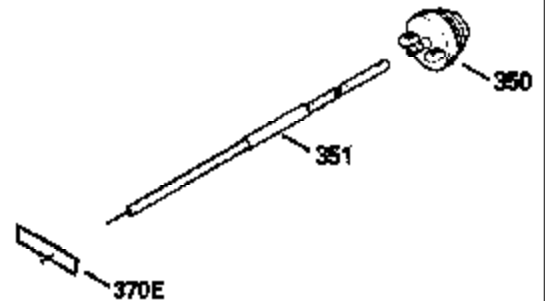

ILLUSTRATION SHOWS TYPICAL PARTS ONLY. ORDER BY PART NUMBER. PARTS NOT LISTED ARE SUPPLIED BY OEM.

VIEW 2 OF 2

Ref #	Part Number	Qty	Description
	92 650815		Belleville Washer
	93 650390		Flywheel Nut
189A	650911		Screw, Torx T-30, 1/4-20 x 5/8" (As r eq.)
230	34338		Air Cleaner Gasket
238A	650806		Screw, 10-32 x 5/8"
240A	450234		Air Cleaner Body
245A	450236		Air Cleaner Element
248	33008		Air Cleaner Tube
250A	33007		Air Cleaner Cover
261B	650854		Washer
316A	450235		Mesh Screen
326	450237		Button Plug