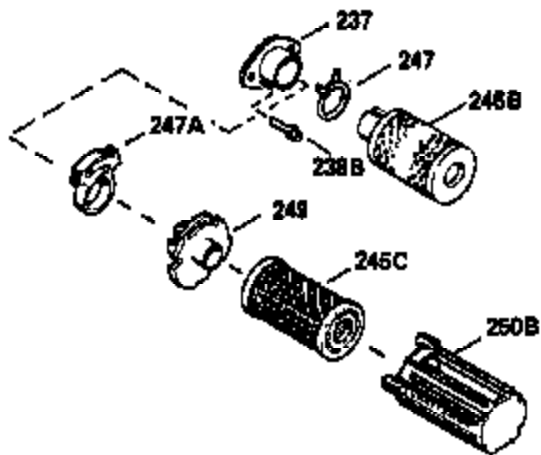

ILLUSTRATION SHOWS TYPICAL PARTS ONLY. ORDER BY PART NUMBER. PARTS NOT LISTED ARE SUPPLIED BY OEM.

VIEW 2 OF 2

Ref #	Part Number	Qty	Description
	92 650815		Belleville Washer
	93 650390		Flywheel Nut
189A	650911		Screw, Torx T-30, 1/4-20 x 5/8" (As r eq.)
230	34338		Air Cleaner Gasket
238A	650806		Screw, 10-32 x 5/8"
240A	450234		Air Cleaner Body
245A	450236		Air Cleaner Element
248	33008		Air Cleaner Tube
250A	33007		Air Cleaner Cover
261B	650854		Washer
316A	450235		Mesh Screen
326	450237		Button Plug