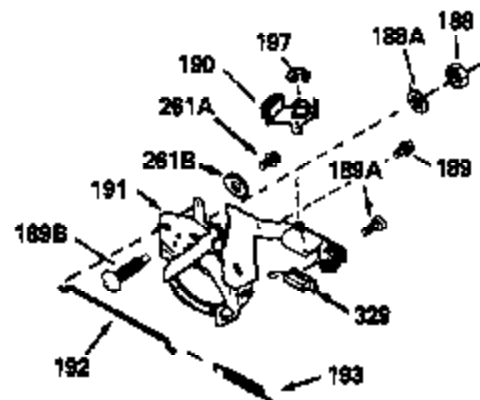

ILLUSTRATION SHOWS TYPICAL PARTS ONLY. ORDER BY PART NUMBER. PARTS NOT LISTED ARE SUPPLIED BY OEM.

VIEW 2 OF 2

Ref #	Part Number	Qty	Description
	92 650815		Belleville Washer
	93 650390		Flywheel Nut
189A	650911		Screw, Torx T-30, 1/4-20 x 5/8" (As r eq.)
230	34338		Air Cleaner Gasket
238A	650806		Screw, 10-32 x 5/8"
240A	450234		Air Cleaner Body
245A	450236		Air Cleaner Element
248	33008		Air Cleaner Tube
250A	33007		Air Cleaner Cover
261B	650854		Washer
316A	450235		Mesh Screen
326	450237		Button Plug