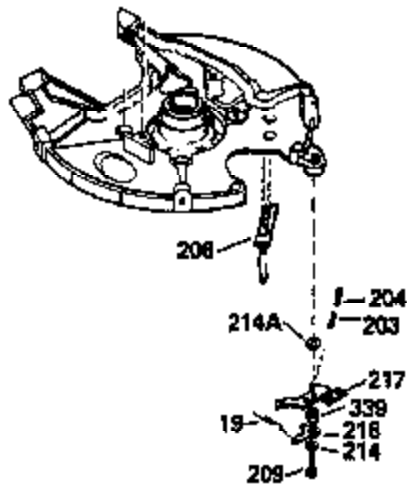

ILLUSTRATION SHOWS TYPICAL PARTS ONLY. ORDER BY PART NUMBER. PARTS NOT LISTED ARE SUPPLIED BY OEM.

VIEW 2 OF 2

Ref #	Part Number	Qty	Description
	92 650815		Belleville Washer
	93 650390		Flywheel Nut
189A	650911		Screw, Torx T-30, 1/4-20 x 5/8" (As r eq.)
230	34338		Air Cleaner Gasket
238A	650806		Screw, 10-32 x 5/8"
240A	450234		Air Cleaner Body
245A	450236		Air Cleaner Element
248	33008		Air Cleaner Tube
250A	33007		Air Cleaner Cover
261B	650854		Washer
316A	450235		Mesh Screen
326	450237		Button Plug