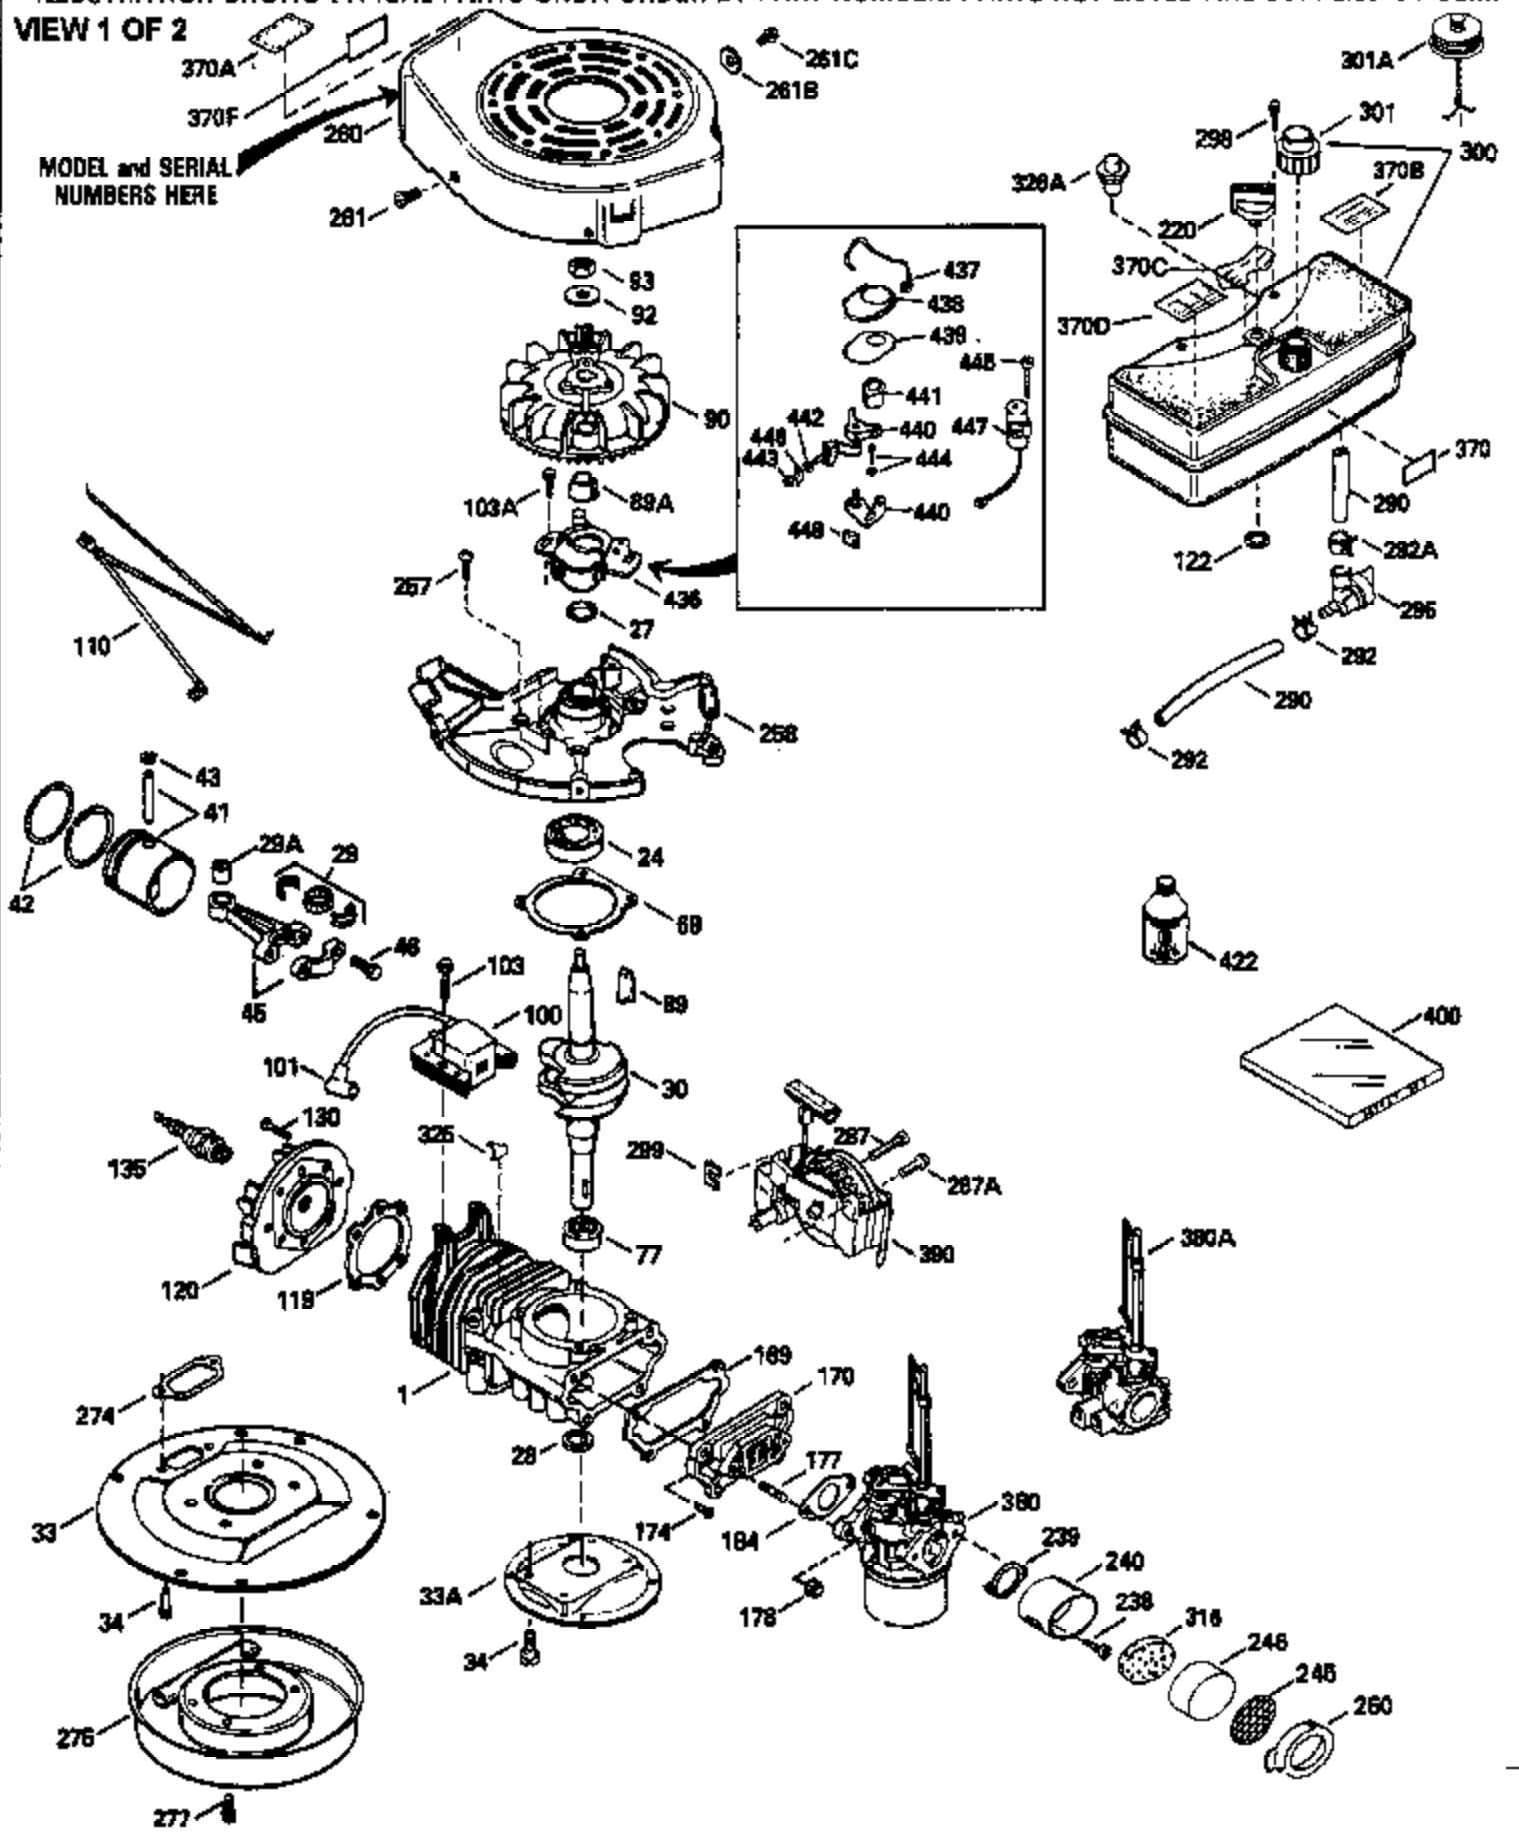

ILLUSTRATION SHOWS TYPICAL PARTS ONLY. ORDER BY PART NUMBER. PARTS NOT LISTED ARE SUPPLIED BY OEM.

VIEW 1 OF 2

MODEL and SERIAL
NUMBERS HERE

Ref #	Part Number	Qty	Description
	1		Cylinder (Order s/b if replacement is req.)
24	530110		Ball Bearing
27	510319		Oil Seal
28	28427		Oil Seal
29	530151		Needle Bearing & Liner Set (30 Needle s)
29A	530104A		Cartridge Bearing
30	290577		Crankshaft & Rod Ass'y. (Incl. 45)
33	330175		Adapter Plate (8" B.C.)
34	650797		Screw, 5/16-18 x 1/2"
41	310272A		Piston & Pin Ass'y. (.010" OS)
41	310283A		Piston & Pin Ass'y. (Std.)(Incl. 43)
42	310190		Ring Set (Std.)
42	310273		Ring Set (.010" OS)
43	310167		Piston Pin Retaining Ring
45	310263		Connecting Rod Ass'y. (Incl. 29, 29A & 46)
46	650633		Connecting Rod Bolt
69	510292A		* Cylinder Cover Gasket
77	780097		Cartridge Bearing
89A	611014A		Adapter Sleeve
90	611046A		Flywheel
92	650815		Belleville Washer
93	650390		Flywheel Nut
100	34431		Lamination & Coil Ass'y. (This coil has been superseded to 730207 solid state conversion kit.)
100	730207		Magneto to Solid State Conversion Kit (Includes solid state module, solid state flywheel key, and instructions.)(Use as required on external ignition engines only.)
101	610118		Spark Plug Cover
103A	650747		Screw, 1/4-20 x 3/4"
110	611018		Ground Wire
119	510274A		* Cylinder Head Gasket
120	250240B		Cylinder Head
122	570641		Retaining Ring
130	650477		Screw, Torx T-30, 1/4-20 x 3/4"
135	33636		Resistor Spark Plug
169	510323A		* Cover Plate Gasket
170	470152A		Reed & Cover Plate (Incl. 178)
174	650579		Screw, Torx T-25, 10-24 x 1/2"
178	650456		Nut, 1/4-20
184	510110A		* Carburetor Gasket
220	570640		Control Knob
257	650561		Screw, 1/4-20 x 5/8"
258	350408		Blower Housing Base (Incl. 27)
260	350403		Blower Housing
261	650958		Screw, 1/4-20 x 7/16"
261B	650854		Washer
274	510314		Exhaust Gasket
275	390297		Muffler
277	650911		Screw, Torx T-30, 1/4-20 x 5/8"
287	30646		Screw, 1/4-20 x 1-3/8"
287A	650561		Screw, 1/4-20 x 5/8"
290	29774		Fuel Line
292	26460		Fuel Line Clamp
298	650803		Screw, 10-32 x 7/8"
300	410241		Fuel Tank (Incl. 301)
301	410238		Fuel Cap
370A	34686		Name Decal