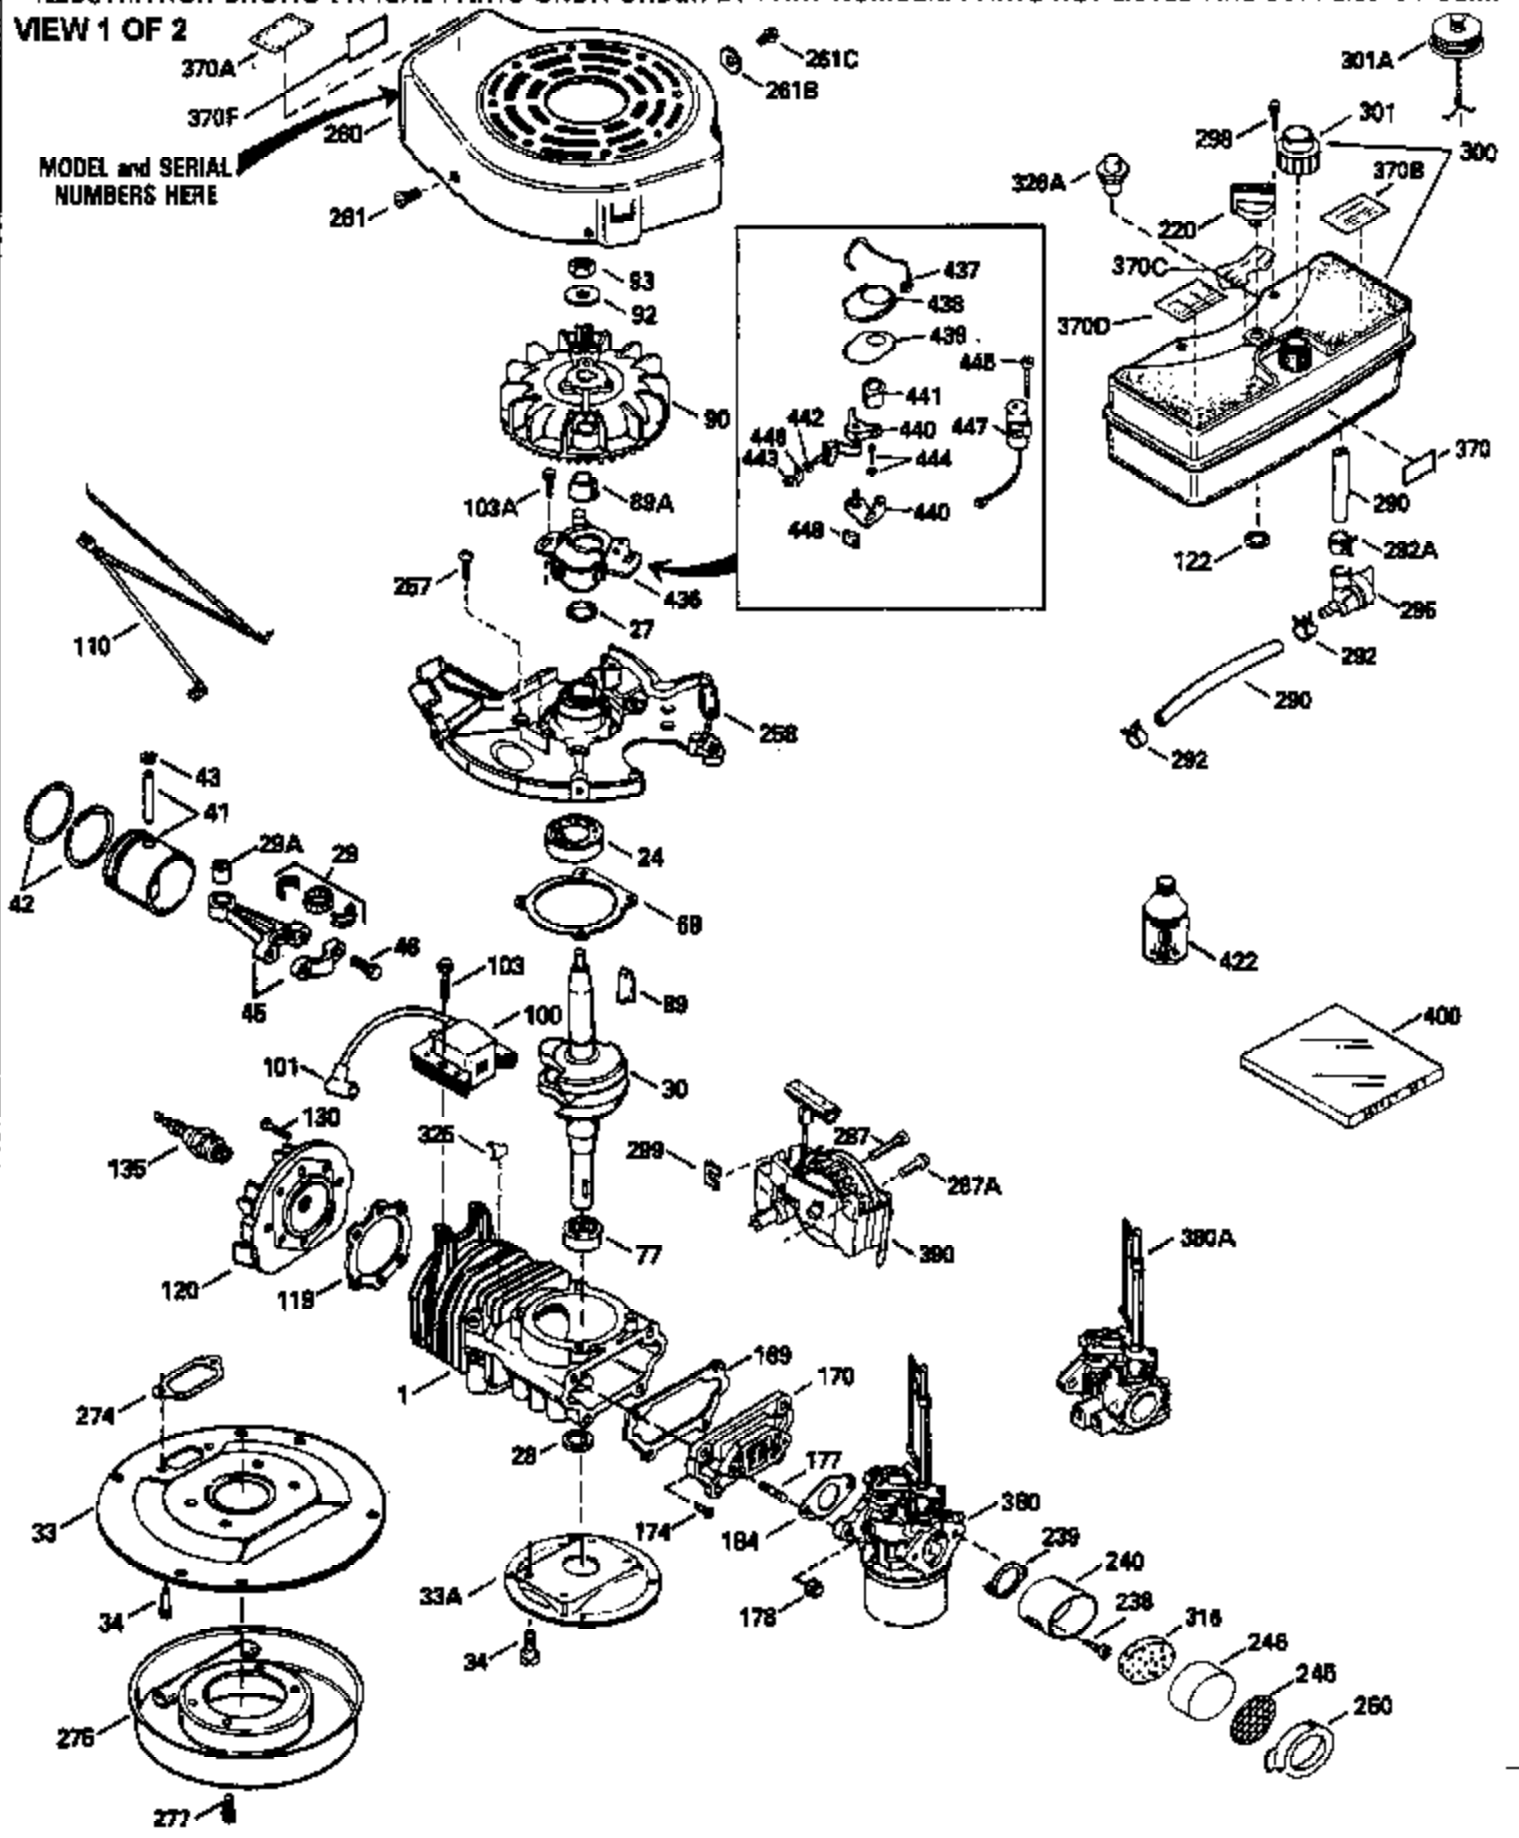

ILLUSTRATION SHOWS TYPICAL PARTS ONLY. ORDER BY PART NUMBER. PARTS NOT LISTED ARE SUPPLIED BY OEM.

VIEW 1 OF 2

MODEL and SERIAL
NUMBERS HERE