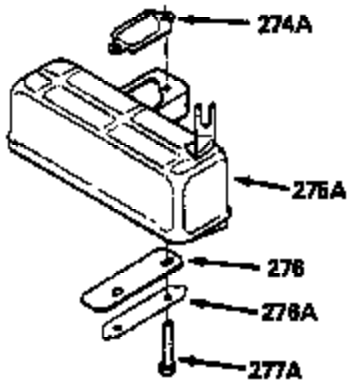

ILLUSTRATION SHOWS TYPICAL PARTS ONLY. ORDER BY PART NUMBER. PARTS NOT LISTED ARE SUPPLIED BY OEM.

VIEW 2 OF 2

Ref #	Part Number	Qty	Description
	92 650815		Belleville Washer
	93 650390		Flywheel Nut
189A	650911		Screw, Torx T-30, 1/4-20 x 5/8" (As r eq.)
	230 34338		Air Cleaner Gasket
238A	650806		Screw, 10-32 x 5/8"
240A	450234		Air Cleaner Body
245A	450236		Air Cleaner Element
	248 33008		Air Cleaner Tube
250A	33007		Air Cleaner Cover
261B	650854		Washer
274A	510257		Exhaust Gasket
	285 590551		Starter Cup
287B			Rivet (Can be purchased locally)
316A	450235		Mesh Screen
	326 450237		Button Plug
390A	590420		Rewind Starter (Refer to Division 5, Section C, page 25 or Fiche 23B, Grid G-11 for breakdown)