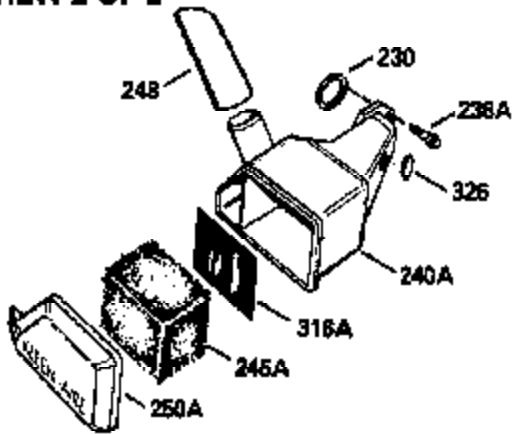

ILLUSTRATION SHOWS TYPICAL PARTS ONLY. ORDER BY PART NUMBER. PARTS NOT LISTED ARE SUPPLIED BY OEM.

VIEW 2 OF 2

Ref #	Part Number	Qty	Description
	92 650815		Belleville Washer
	93 650390		Flywheel Nut
189A	650911		Screw, Torx T-30, 1/4-20 x 5/8" (As r eq.)
	230 34338		Air Cleaner Gasket
238A	650806		Screw, 10-32 x 5/8"
240A	450234		Air Cleaner Body
245A	450236		Air Cleaner Element
	248 33008		Air Cleaner Tube
250A	33007		Air Cleaner Cover
261B	650854		Washer
274A	510257		Exhaust Gasket
	285 590551		Starter Cup
287B			Rivet (Can be purchased locally)
316A	450235		Mesh Screen
	326 450237		Button Plug
390A	590420		Rewind Starter (Refer to Division 5, Section C, page 25 or Fiche 23B, Grid G-11 for breakdown)