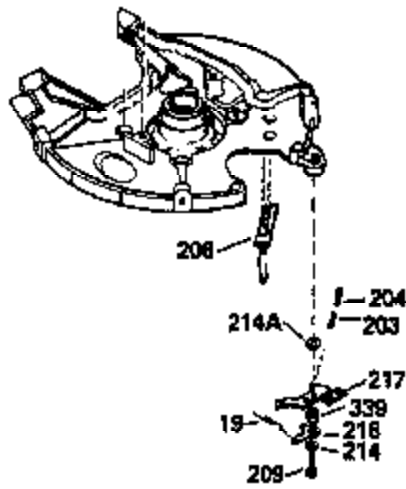

ILLUSTRATION SHOWS TYPICAL PARTS ONLY. ORDER BY PART NUMBER. PARTS NOT LISTED ARE SUPPLIED BY OEM.

VIEW 2 OF 2

Ref #	Part Number	Qty	Description
	92 650815		Belleville Washer
	93 650390		Flywheel Nut
189A	650911		Screw, Torx T-30, 1/4-20 x 5/8" (As r eq.)
	230 34338		Air Cleaner Gasket
238A	650806		Screw, 10-32 x 5/8"
240A	450234		Air Cleaner Body
245A	450236		Air Cleaner Element
	248 33008		Air Cleaner Tube
250A	33007		Air Cleaner Cover
261B	650854		Washer
274A	510257		Exhaust Gasket
	285 590551		Starter Cup
287B			Rivet (Can be purchased locally)
316A	450235		Mesh Screen
	326 450237		Button Plug
390A	590420		Rewind Starter (Refer to Division 5, Section C, page 25 or Fiche 23B, Grid G-11 for breakdown)