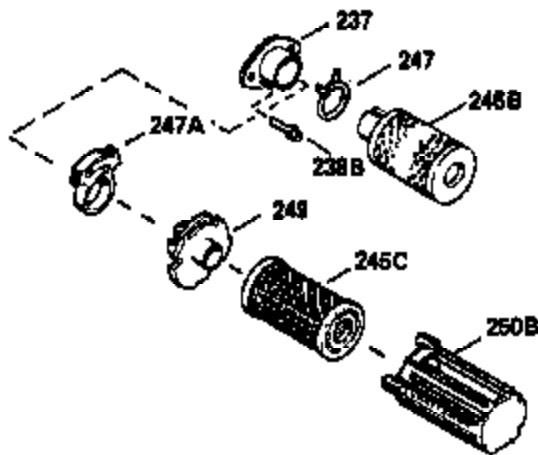

ILLUSTRATION SHOWS TYPICAL PARTS ONLY. ORDER BY PART NUMBER. PARTS NOT LISTED ARE SUPPLIED BY OEM.

VIEW 2 OF 2

Ref #	Part Number	Qty	Description
	92 650815		Belleville Washer
	93 650390		Flywheel Nut
189A	650911		Screw, Torx T-30, 1/4-20 x 5/8" (As r eq.)
	230 34338		Air Cleaner Gasket
238A	650806		Screw, 10-32 x 5/8"
240A	450234		Air Cleaner Body
245A	450236		Air Cleaner Element
	248 33008		Air Cleaner Tube
250A	33007		Air Cleaner Cover
261B	650854		Washer
274A	510257		Exhaust Gasket
	285 590551		Starter Cup
287B			Rivet (Can be purchased locally)
316A	450235		Mesh Screen
	326 450237		Button Plug
390A	590420		Rewind Starter (Refer to Division 5, Section C, page 25 or Fiche 23B, Grid G-11 for breakdown)