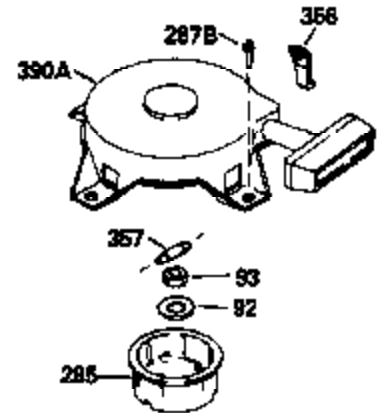

ILLUSTRATION SHOWS TYPICAL PARTS ONLY. ORDER BY PART NUMBER. PARTS NOT LISTED ARE SUPPLIED BY OEM.

VIEW 2 OF 2

Ref #	Part Number	Qty	Description
	92 650815		Belleville Washer
	93 650390		Flywheel Nut
189A	650911		Screw, Torx T-30, 1/4-20 x 5/8" (As r eq.)
	230 34338		Air Cleaner Gasket
238A	650806		Screw, 10-32 x 5/8"
240A	450234		Air Cleaner Body
245A	450236		Air Cleaner Element
	248 33008		Air Cleaner Tube
250A	33007		Air Cleaner Cover
261B	650854		Washer
274A	510257		Exhaust Gasket
	285 590551		Starter Cup
287B			Rivet (Can be purchased locally)
316A	450235		Mesh Screen
	326 450237		Button Plug
390A	590420		Rewind Starter (Refer to Division 5, Section C, page 25 or Fiche 23B, Grid G-11 for breakdown)