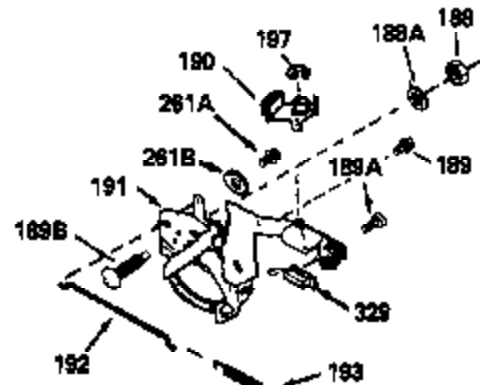

ILLUSTRATION SHOWS TYPICAL PARTS ONLY. ORDER BY PART NUMBER. PARTS NOT LISTED ARE SUPPLIED BY OEM.

VIEW 2 OF 2

Ref #	Part Number	Qty	Description
	92 650815		Belleville Washer
	93 650390		Flywheel Nut
189A	650911		Screw, Torx T-30, 1/4-20 x 5/8" (As r eq.)
	230 34338		Air Cleaner Gasket
238A	650806		Screw, 10-32 x 5/8"
240A	450234		Air Cleaner Body
245A	450236		Air Cleaner Element
	248 33008		Air Cleaner Tube
250A	33007		Air Cleaner Cover
261B	650854		Washer
274A	510257		Exhaust Gasket
	285 590551		Starter Cup
287B			Rivet (Can be purchased locally)
316A	450235		Mesh Screen
	326 450237		Button Plug
390A	590420		Rewind Starter (Refer to Division 5, Section C, page 25 or Fiche 23B, Grid G-11 for breakdown)