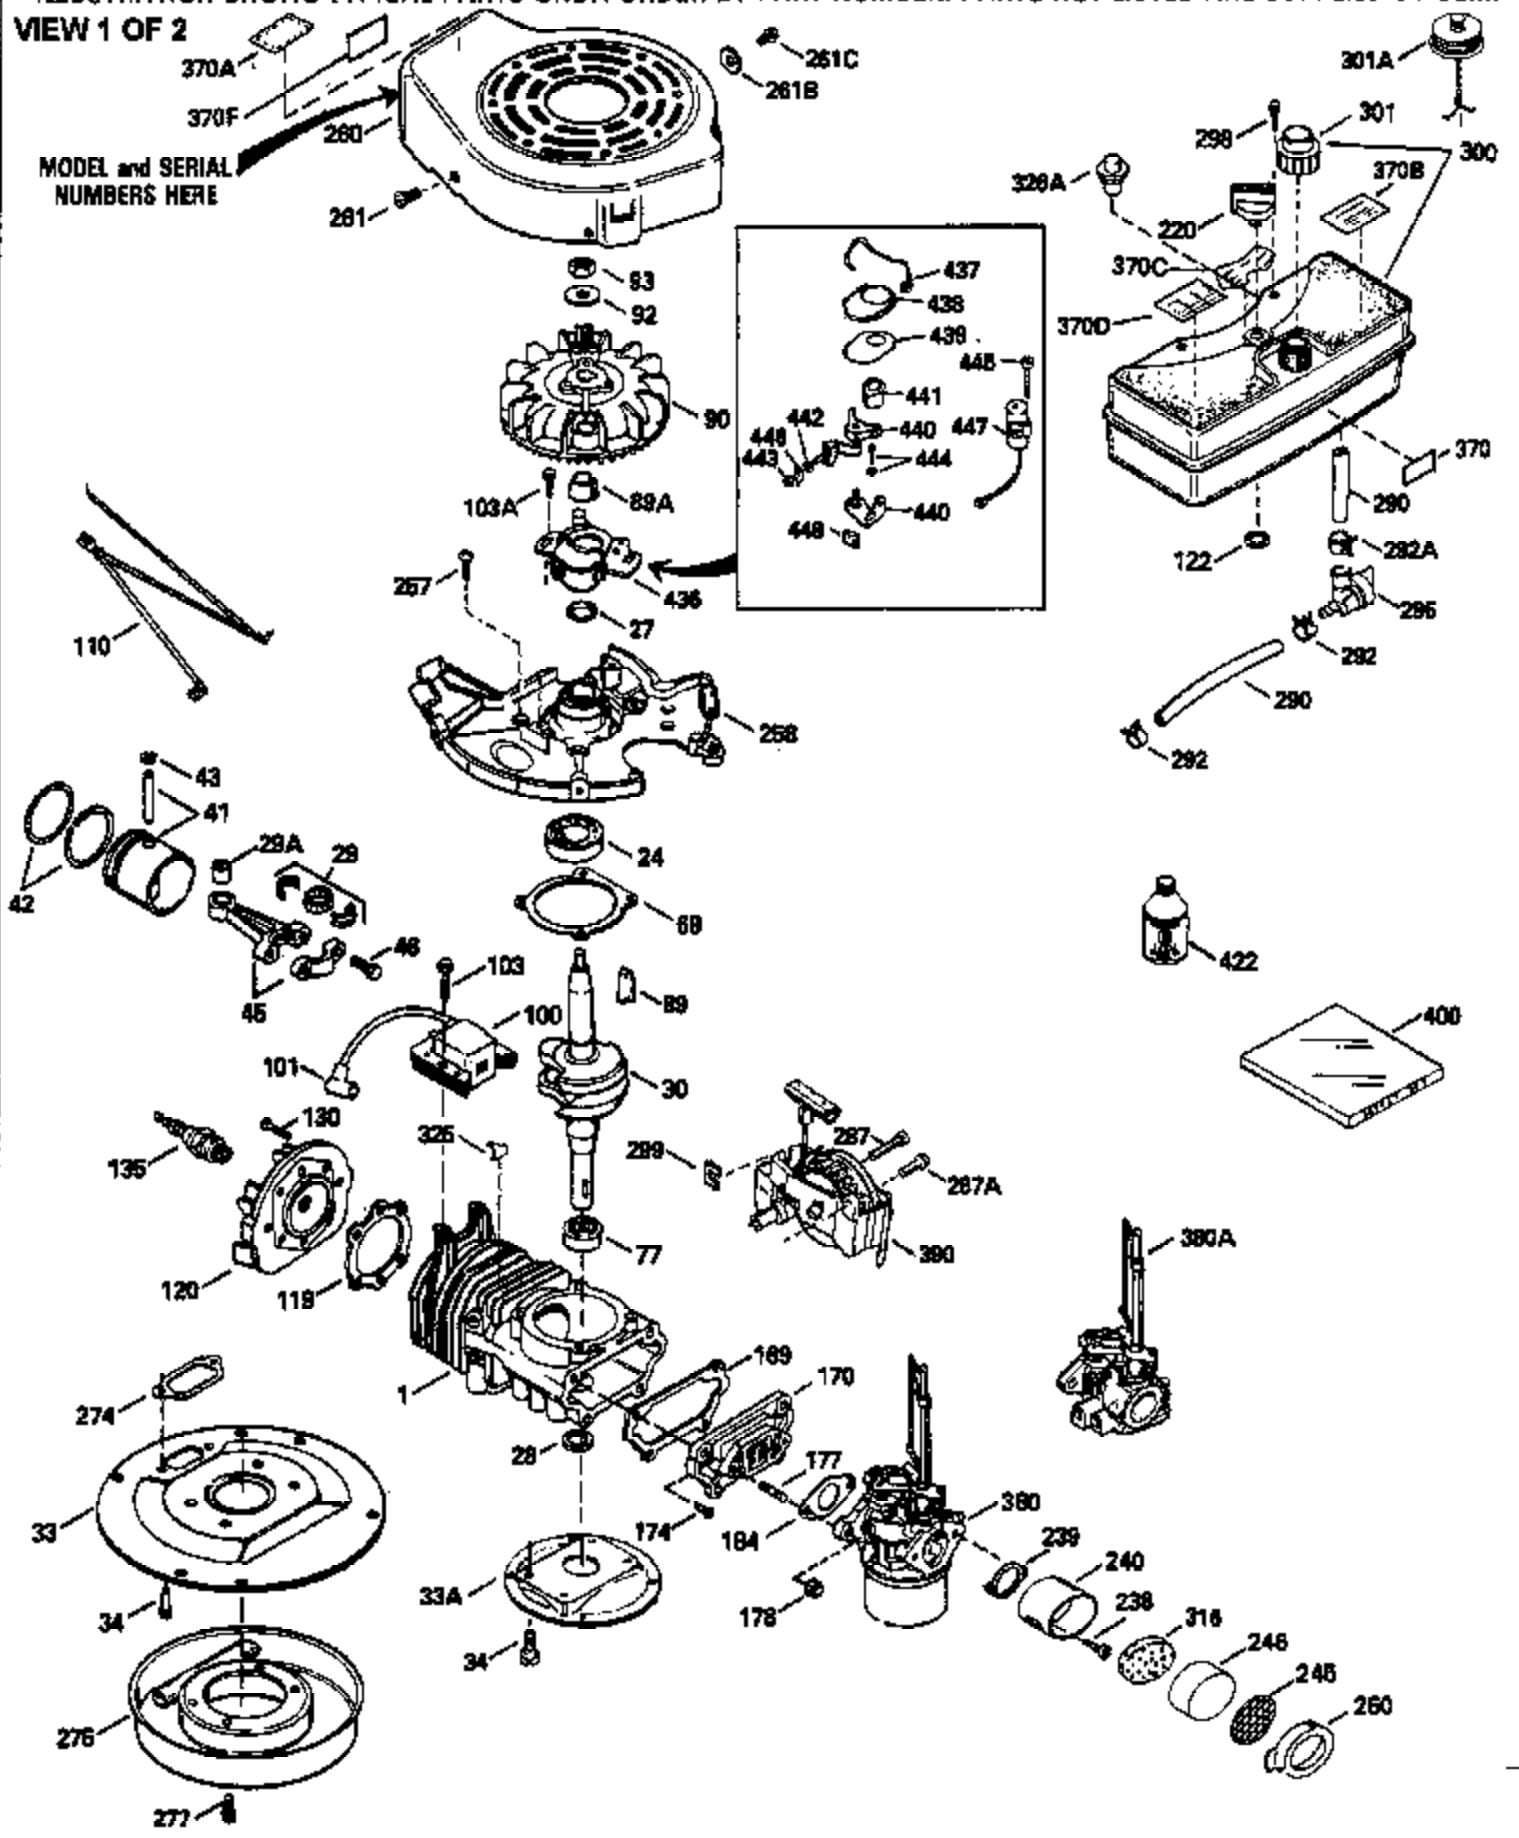

ILLUSTRATION SHOWS TYPICAL PARTS ONLY. ORDER BY PART NUMBER. PARTS NOT LISTED ARE SUPPLIED BY OEM.

VIEW 1 OF 2

MODEL and SERIAL
NUMBERS HERE

Ref #	Part Number	Qty	Description
	1		Cylinder (Order s/b if replacement is req.)
24	530110		Ball Bearing
27	510319		Oil Seal
28	28427		Oil Seal
29	530151		Needle Bearing & Liner Set (30 Needle s)
29A	530104A		Cartridge Bearing
30	290580		Crankshaft & Rod Ass'y. (Incl. 45)
33	330175		Adapter Plate (8" B.C.)
34	650797		Screw, 5/16-18 x 1/2"
41	310272A		Piston & Pin Ass'y. (.010" OS)
41	310283A		Piston & Pin Ass'y. (Std.)(Incl. 43)
42	310190		Ring Set (Std.)
42	310273		Ring Set (.010" OS)
43	310167		Piston Pin Retaining Ring
45	310263		Connecting Rod Ass'y. (Incl. 29, 29A & 46)
46	650633		Connecting Rod Bolt
69	510292A		* Cylinder Cover Gasket
77	780097		Cartridge Bearing
89A	611014A		Adapter Sleeve
90	611046A		Flywheel
92	650815		Belleville Washer
93	650390		Flywheel Nut
100	34431		Lamination & Coil Ass'y. (This coil has been superseded to 730207 solid state conversion kit.)
100	730207		Magneto to Solid State Conversion Kit (Includes solid state module, solid state flywheel key, and instructions.)(Use as required on external ignition engines only.)
101	610118		Spark Plug Cover
103A	650747		Screw, 1/4-20 x 3/4"
110	611018		Ground Wire
119	510274A		* Cylinder Head Gasket
120	250240B		Cylinder Head
122	570641		Retaining Ring
130	650477		Screw, Torx T-30, 1/4-20 x 3/4"
135	33636		Resistor Spark Plug
169	510323A		* Cover Plate Gasket
170	470152A		Reed & Cover Plate (Incl. 178)
174	650579		Screw, Torx T-25, 10-24 x 1/2"
178	650456		Nut, 1/4-20
184	510110A		* Carburetor Gasket
220	570640		Control Knob
257	650561		Screw, 1/4-20 x 5/8"
258	350408		Blower Housing Base (Incl. 27)
260	350403		Blower Housing
261	650958		Screw, 1/4-20 x 7/16"
261B	650854		Washer
274	510314		Exhaust Gasket
275	390297		Muffler
277	650911		Screw, Torx T-30, 1/4-20 x 5/8"
287	30646		Screw, 1/4-20 x 1-3/8"
287A	650561		Screw, 1/4-20 x 5/8"
290	29774		Fuel Line
292	26460		Fuel Line Clamp
298	650803		Screw, 10-32 x 7/8"
300	410241		Fuel Tank (Incl. 301)
301	410238		Fuel Cap
370A	34686		Name Decal