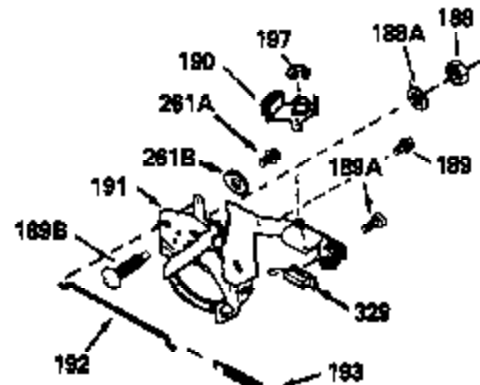

ILLUSTRATION SHOWS TYPICAL PARTS ONLY. ORDER BY PART NUMBER. PARTS NOT LISTED ARE SUPPLIED BY OEM.

VIEW 2 OF 2

Ref #	Part Number	Qty	Description
	92 650815		Belleville Washer
	93 650390		Flywheel Nut
189A	650911		Screw, Torx T-30, 1/4-20 x 5/8" (As r eq.)
230	34338		Air Cleaner Gasket
238A	650806		Screw, 10-32 x 5/8"
240A	450234		Air Cleaner Body
245A	450236		Air Cleaner Element
248	33008		Air Cleaner Tube
250A	33007		Air Cleaner Cover
261B	650854		Washer
316A	450235		Mesh Screen
326	450237		Button Plug