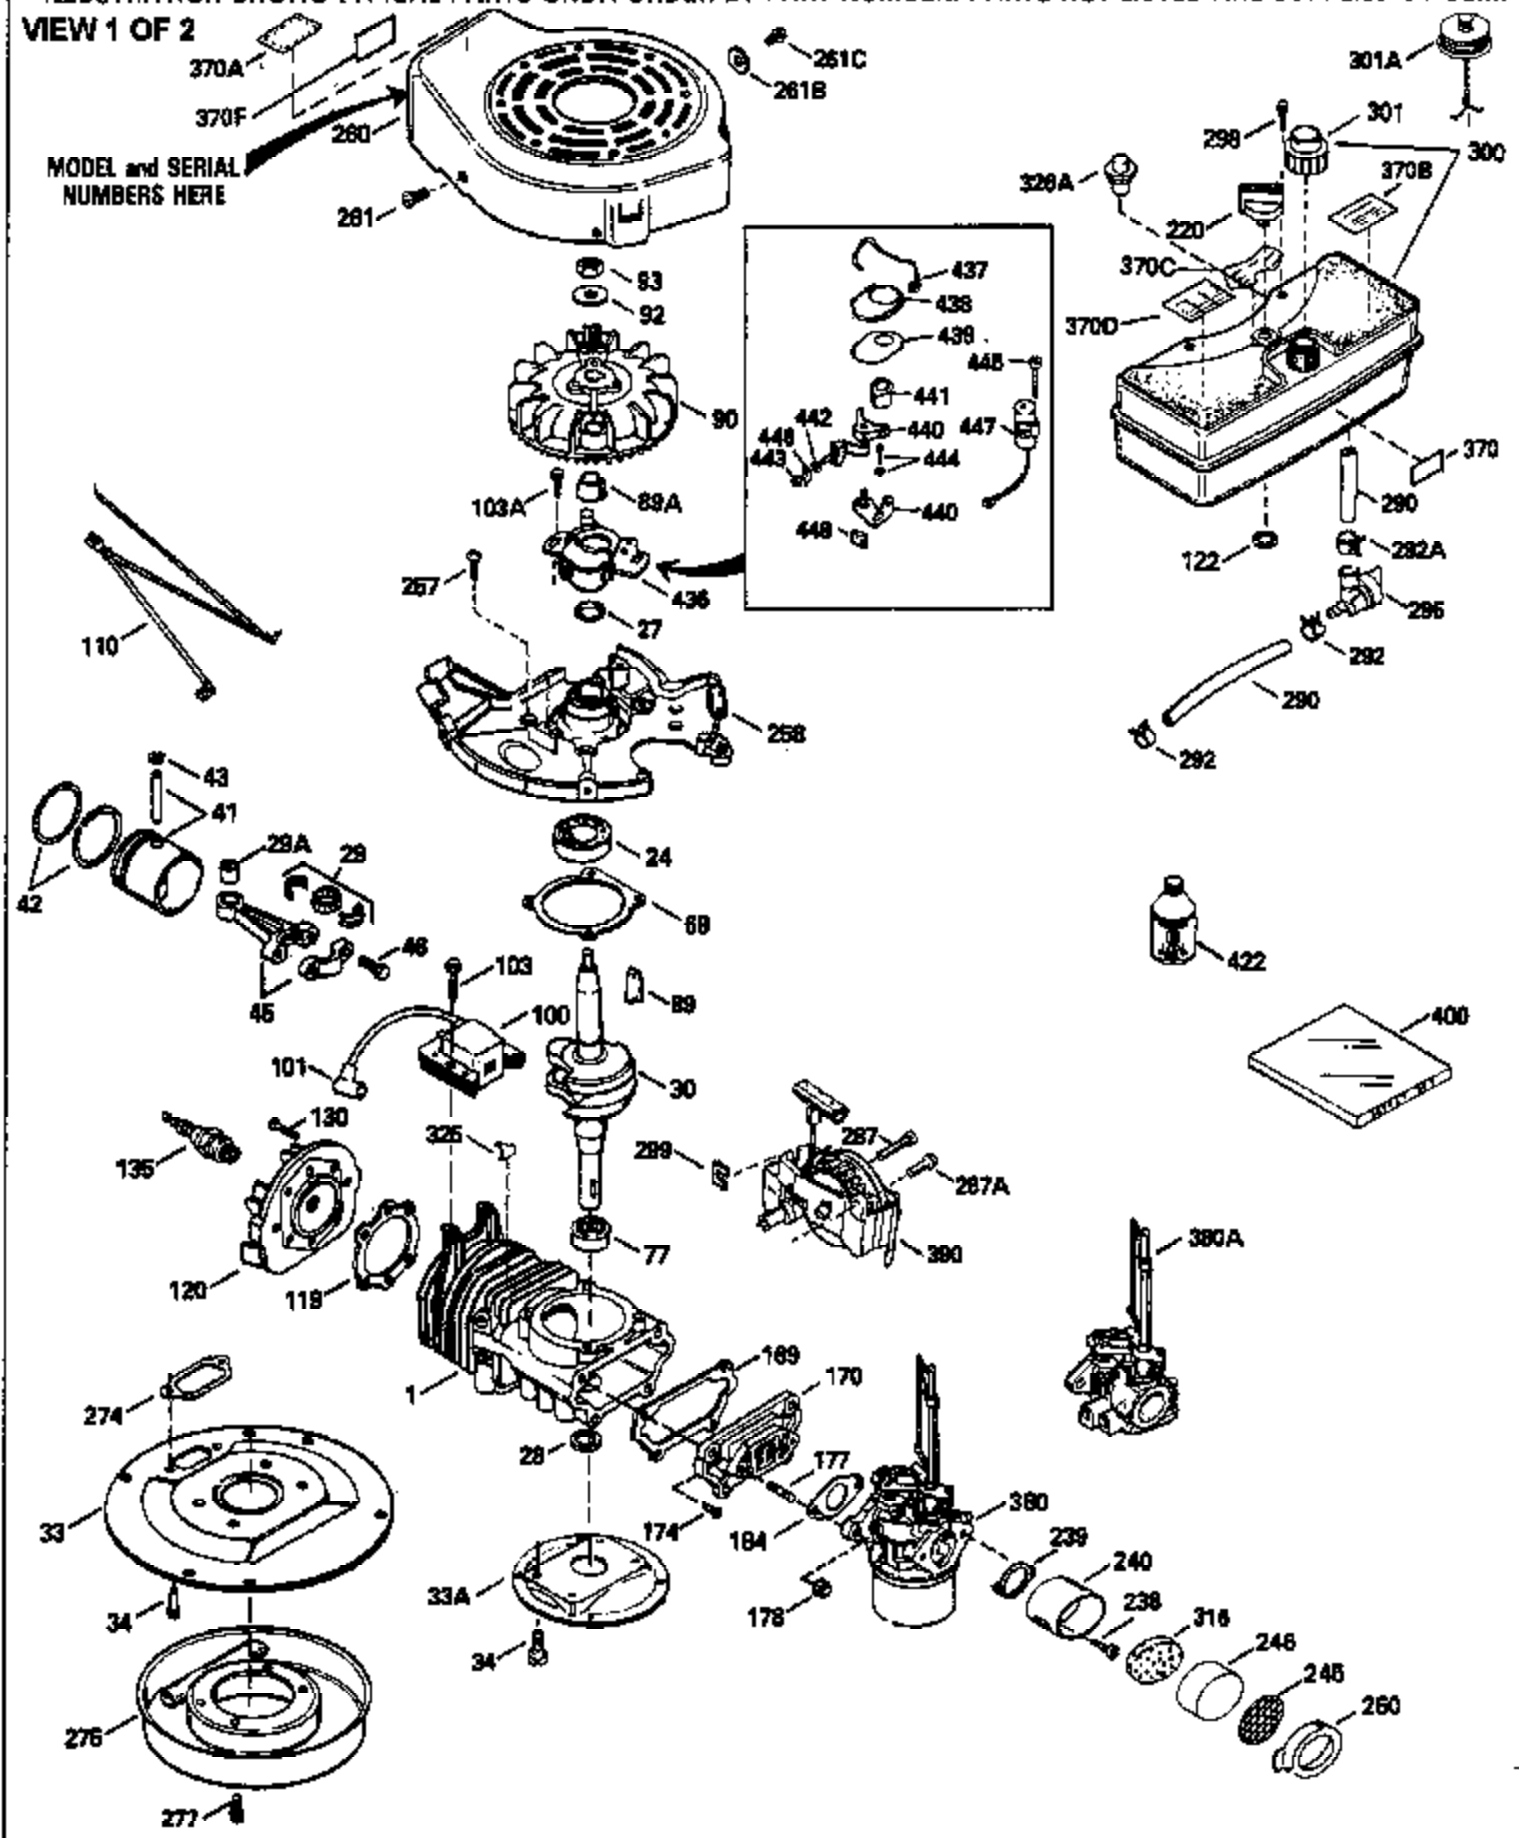

ILLUSTRATION SHOWS TYPICAL PARTS ONLY. ORDER BY PART NUMBER. PARTS NOT LISTED ARE SUPPLIED BY OEM.

VIEW 1 OF 2

MODEL and SERIAL
NUMBERS HERE

Ref #	Part Number	Qty	Description
	1		Cylinder (Order s/b if replacement is req.)
24	530110		Ball Bearing
27	510319		Oil Seal
28	28427		Oil Seal
29	530151		Needle Bearing & Liner Set (30 Needle s)
29A	530104A		Cartridge Bearing
30	290577		Crankshaft & Rod Ass'y. (Incl. 45)
33	330175		Adapter Plate (8" B.C.)
34	650797		Screw, 5/16-18 x 1/2"
41	310272A		Piston & Pin Ass'y. (.010" OS)
41	310283A		Piston & Pin Ass'y. (Std.)(Incl. 43)
42	310190		Ring Set (Std.)
42	310273		Ring Set (.010" OS)
43	310167		Piston Pin Retaining Ring
45	310263		Connecting Rod Ass'y. (Incl. 29, 29A & 46)
46	650633		Connecting Rod Bolt
69	510292A		* Cylinder Cover Gasket
77	780097		Cartridge Bearing
89A	611014A		Adapter Sleeve
90	611046A		Flywheel
92	650815		Belleville Washer
93	650390		Flywheel Nut
100	34431		Lamination & Coil Ass'y. (This coil has been superseded to 730207 solid state conversion kit.)
100	730207		Magneto to Solid State Conversion Kit (Includes solid state module, solid state flywheel key, and instructions.)(Use as required on external ignition engines only.)
101	610118		Spark Plug Cover
103A	650747		Screw, 1/4-20 x 3/4"
110	611018		Ground Wire
119	510274A		* Cylinder Head Gasket
120	250240B		Cylinder Head
122	570641		Retaining Ring
130	650477		Screw, Torx T-30, 1/4-20 x 3/4"
135	33636		Resistor Spark Plug
169	510323A		* Cover Plate Gasket
170	470152A		Reed & Cover Plate (Incl. 178)
174	650579		Screw, Torx T-25, 10-24 x 1/2"
178	650456		Nut, 1/4-20
184	510110A		* Carburetor Gasket
220	570640		Control Knob
257	650561		Screw, 1/4-20 x 5/8"
258	350408		Blower Housing Base (Incl. 27)
260	350403		Blower Housing
261	650958		Screw, 1/4-20 x 7/16"
261B	650854		Washer
274	510314		Exhaust Gasket
275	390297		Muffler
277	650911		Screw, Torx T-30, 1/4-20 x 5/8"
287	30646		Screw, 1/4-20 x 1-3/8"
287A	650561		Screw, 1/4-20 x 5/8"
290	29774		Fuel Line
292	26460		Fuel Line Clamp
298	650803		Screw, 10-32 x 7/8"
300	410241		Fuel Tank (Incl. 301)
301	410238		Fuel Cap
370A	34686		Name Decal